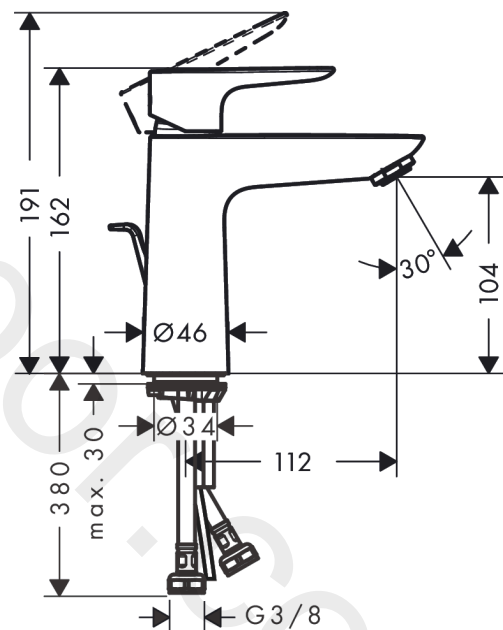

Talis E

Single lever basin mixer 110 without waste set Finland

Finish: **Matt White** Article Number: **71784700**

Description

product features

- ComfortZone 110
- projection: 112 mm
- spout height: 104 mm
- handle variant: lever handle
- maximum flow rate at 3 bar: 5 l/min
- ceramic cartridge
- temperature limitation adjustable
- suitable for continuous flow water heaters
- connection type: G 3/8 connections
- connection dimension: DN15
- EU taxonomy: max. 6 l/min - Substantial Contribution (SC) possible

Technology

Product image

Scale drawing

Flowchart

Talis E
Single lever basin mixer 110 without waste set Finland
 Finish: **Matt White** Article Number: **71784700**

Exploded Drawing

Year of production: >09/20

Talis E
Single lever basin mixer 110 without waste set Finland
 Finish: **Matt White** Article Number: **71784700**

Spare part list

Year of production: >09/20

| Pos. | Description | Article Number | Price | PU |
|------|-------------------------------------|----------------|---------|----|
| 1 | handle | 92687700 | £ 76,00 | 1 |
| 2 | screw cover | 95704000 | £ 3,30 | 1 |
| 3 | hollow set screw M6x10 DIN 916 | 96029000 | £ 3,30 | 1 |
| 4 | flange | 92625700 | £ 51,00 | 1 |
| 5 | nut | 92689000 | £ 25,00 | 1 |
| 6 | O-ring 25x1,5 | 98146000 | £ 3,30 | 1 |
| 7 | O-ring 27x1,5 | 92527000 | £ 13,30 | 1 |
| 8 | cartridge, assy | 97685000 | £ 64,00 | 1 |
| 9 | seal | 98865000 | £ 35,00 | 1 |
| 10 | adapter for cartridge | 92628000 | £ 20,50 | 1 |
| 11 | adapter for cartridge | 98866000 | £ 35,00 | 1 |
| 12 | O-ring 23x2 | 98398000 | £ 3,30 | 1 |
| 13 | aerator M24x1 (5 l/min) | 13185700 | £ 33,00 | 1 |
| 14 | screw M8 x 68 | 97736000 | £ 6,10 | 1 |
| 15 | seal Ø 42 | 98722000 | £ 6,10 | 1 |
| 16 | fixing set | 96016000 | £ 35,00 | 1 |
| 17 | connection hose 450 mm M8x0,75 G3/8 | 97206000 | £ 35,00 | 1 |
| 18 | O-ring 6,6x1,6 | 93019000 | £ 3,30 | 1 |