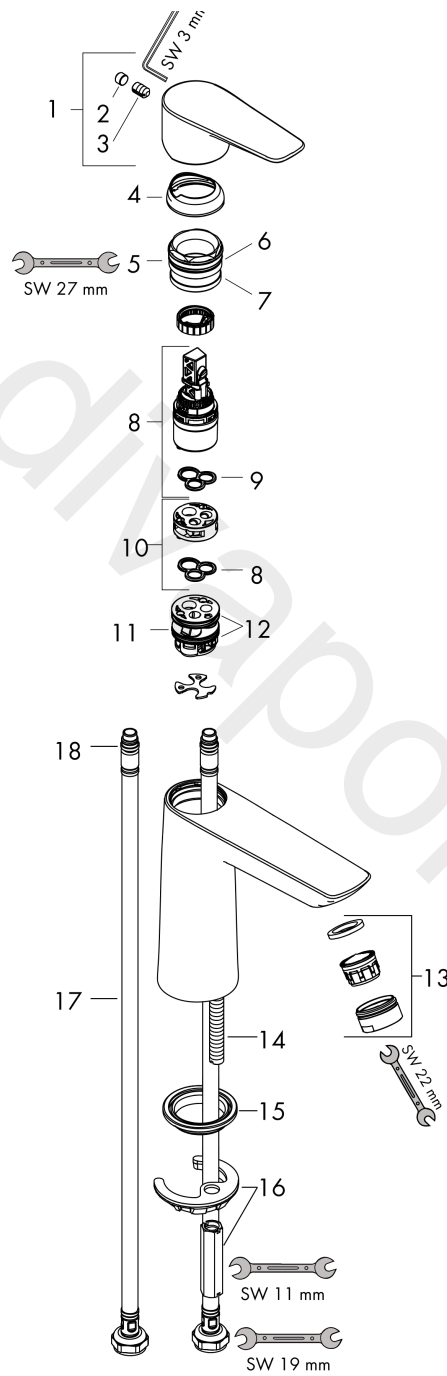

Talis E

Single lever basin mixer 110 without waste set Finland

Finish: **Matt White** Article Number: **71784700**

Description

product features

- ComfortZone 110
- projection: 112 mm
- spout height: 104 mm
- handle variant: lever handle
- maximum flow rate at 3 bar: 5 l/min
- ceramic cartridge
- temperature limitation adjustable
- suitable for continuous flow water heaters
- connection type: G 3/8 connections
- connection dimension: DN15
- EU taxonomy: max. 6 l/min - Substantial Contribution (SC) possible

Technology

Product image

Scale drawing

Flowchart

Talis E
Single lever basin mixer 110 without waste set Finland
 Finish: **Matt White** Article Number: **71784700**

Exploded Drawing

Year of production: >09/20

Talis E
Single lever basin mixer 110 without waste set Finland
 Finish: **Matt White** Article Number: **71784700**

Spare part list

Year of production: >09/20

| Pos. | Description | Article Number | Price | PU |
|------|-------------------------------------|----------------|---------|----|
| 1 | handle | 92687700 | £ 76,00 | 1 |
| 2 | screw cover | 95704000 | £ 3,30 | 1 |
| 3 | hollow set screw M6x10 DIN 916 | 96029000 | £ 3,30 | 1 |
| 4 | flange | 92625700 | £ 51,00 | 1 |
| 5 | nut | 92689000 | £ 25,00 | 1 |
| 6 | O-ring 25x1,5 | 98146000 | £ 3,30 | 1 |
| 7 | O-ring 27x1,5 | 92527000 | £ 13,30 | 1 |
| 8 | cartridge, assy | 97685000 | £ 64,00 | 1 |
| 9 | seal | 98865000 | £ 35,00 | 1 |
| 10 | adapter for cartridge | 92628000 | £ 20,50 | 1 |
| 11 | adapter for cartridge | 98866000 | £ 35,00 | 1 |
| 12 | O-ring 23x2 | 98398000 | £ 3,30 | 1 |
| 13 | aerator M24x1 (5 l/min) | 13185700 | £ 33,00 | 1 |
| 14 | screw M8 x 68 | 97736000 | £ 6,10 | 1 |
| 15 | seal Ø 42 | 98722000 | £ 6,10 | 1 |
| 16 | fixing set | 96016000 | £ 35,00 | 1 |
| 17 | connection hose 450 mm M8x0,75 G3/8 | 97206000 | £ 35,00 | 1 |
| 18 | O-ring 6,6x1,6 | 93019000 | £ 3,30 | 1 |