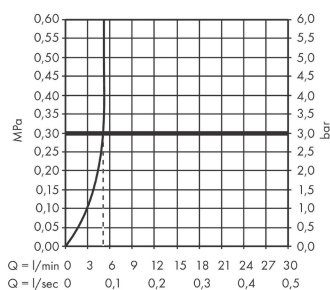

Talis E

Single lever basin mixer 110 without waste set Finland

Finish: **Matt White** Article Number: **71784700**

Description

product features

- ComfortZone 110
- projection: 112 mm
- spout height: 104 mm
- handle variant: lever handle
- maximum flow rate at 3 bar: 5 l/min
- ceramic cartridge
- temperature limitation adjustable
- suitable for continuous flow water heaters
- connection type: G 3/8 connections
- connection dimension: DN15
- EU taxonomy: max. 6 l/min - Substantial Contribution (SC) possible

Technology

Product image

Scale drawing

Flowchart

Talis E
Single lever basin mixer 110 without waste set Finland
 Finish: **Matt White** Article Number: **71784700**

Exploded Drawing

Year of production: >09/20

Talis E
Single lever basin mixer 110 without waste set Finland
 Finish: **Matt White** Article Number: **71784700**

Spare part list

Year of production: >09/20

| Pos. | Description | Article Number | Price | PU |
|------|-------------------------------------|----------------|---------|----|
| 1 | handle | 92687700 | £ 76,00 | 1 |
| 2 | screw cover | 95704000 | £ 3,30 | 1 |
| 3 | hollow set screw M6x10 DIN 916 | 96029000 | £ 3,30 | 1 |
| 4 | flange | 92625700 | £ 51,00 | 1 |
| 5 | nut | 92689000 | £ 25,00 | 1 |
| 6 | O-ring 25x1,5 | 98146000 | £ 3,30 | 1 |
| 7 | O-ring 27x1,5 | 92527000 | £ 13,30 | 1 |
| 8 | cartridge, assy | 97685000 | £ 64,00 | 1 |
| 9 | seal | 98865000 | £ 35,00 | 1 |
| 10 | adapter for cartridge | 92628000 | £ 20,50 | 1 |
| 11 | adapter for cartridge | 98866000 | £ 35,00 | 1 |
| 12 | O-ring 23x2 | 98398000 | £ 3,30 | 1 |
| 13 | aerator M24x1 (5 l/min) | 13185700 | £ 33,00 | 1 |
| 14 | screw M8 x 68 | 97736000 | £ 6,10 | 1 |
| 15 | seal Ø 42 | 98722000 | £ 6,10 | 1 |
| 16 | fixing set | 96016000 | £ 35,00 | 1 |
| 17 | connection hose 450 mm M8x0,75 G3/8 | 97206000 | £ 35,00 | 1 |
| 18 | O-ring 6,6x1,6 | 93019000 | £ 3,30 | 1 |