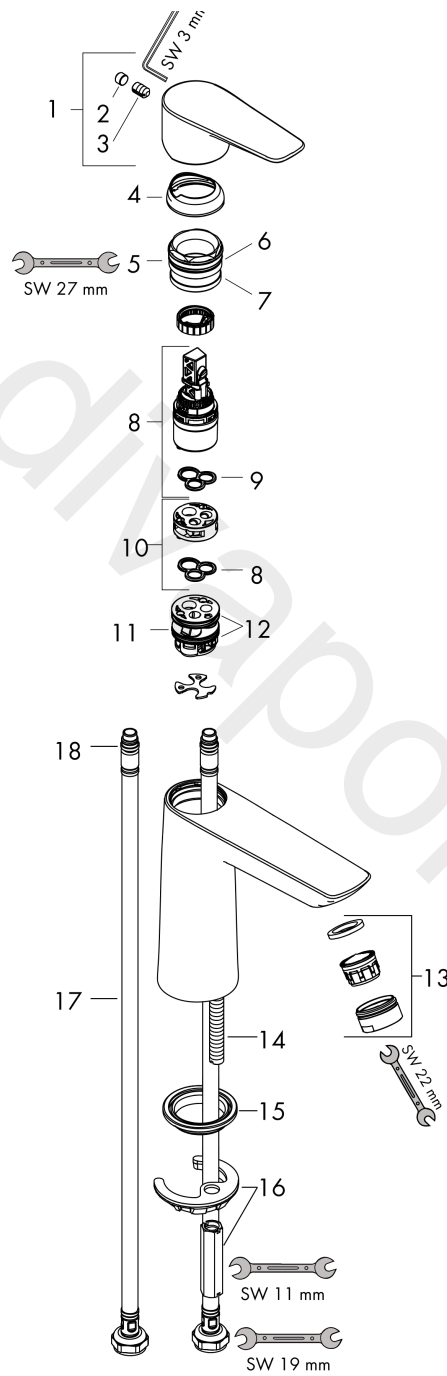

#### product features

- ComfortZone 110
- projection: 112 mm
- spout height: 104 mm
- handle variant: lever handle
- maximum flow rate at 3 bar: 5 l/min
- ceramic cartridge
- temperature limitation adjustable
- suitable for continuous flow water heaters
- connection type: G 3/8 connections
- connection dimension: DN15
- EU taxonomy: max. 6 l/min - Substantial Contribution (SC) possible

### Scale drawing

### Flowchart

**Talis E**  
**Single lever basin mixer 110 without waste set Finland**  
 Finish: **Matt Black** Article Number: **71784670**

**Exploded Drawing**

Year of production: >09/20

**Talis E**  
**Single lever basin mixer 110 without waste set Finland**  
 Finish: **Matt Black** Article Number: **71784670**

### Spare part list

Year of production: >09/20

Pos.	Description	Article Number	Price	PU
1	handle	92687670	£ 76,00	1
2	screw cover	95704000	£ 3,30	1
3	hollow set screw M6x10 DIN 916	96029000	£ 3,30	1
4	flange	92625670	£ 51,00	1
5	nut	92689000	£ 25,00	1
6	O-ring 25x1,5	98146000	£ 3,30	1
7	O-ring 27x1,5	92527000	£ 13,30	1
8	cartridge, assy	97685000	£ 64,00	1
9	seal	98865000	£ 35,00	1
10	adapter for cartridge	92628000	£ 20,50	1
11	adapter for cartridge	98866000	£ 35,00	1
12	O-ring 23x2	98398000	£ 3,30	1
13	aerator M24x1 (5 l/min)	13185670	£ 33,00	1
14	screw M8 x 68	97736000	£ 6,10	1
15	seal Ø 42	98722000	£ 6,10	1
16	fixing set	96016000	£ 35,00	1
17	connection hose 450 mm M8x0,75 G3/8	97206000	£ 35,00	1
18	O-ring 6,6x1,6	93019000	£ 3,30	1