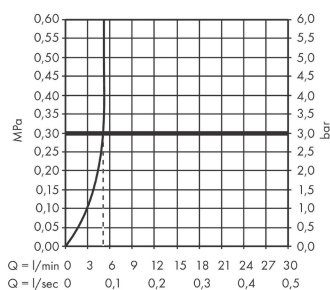

Talis E

Single lever basin mixer 110 without waste set Finland

Finish: **Matt Black** Article Number: **71784670**

Description

product features

- ComfortZone 110
- projection: 112 mm
- spout height: 104 mm
- handle variant: lever handle
- maximum flow rate at 3 bar: 5 l/min
- ceramic cartridge
- temperature limitation adjustable
- suitable for continuous flow water heaters
- connection type: G 3/8 connections
- connection dimension: DN15
- EU taxonomy: max. 6 l/min - Substantial Contribution (SC) possible

Technology

Product image

Scale drawing

Flowchart