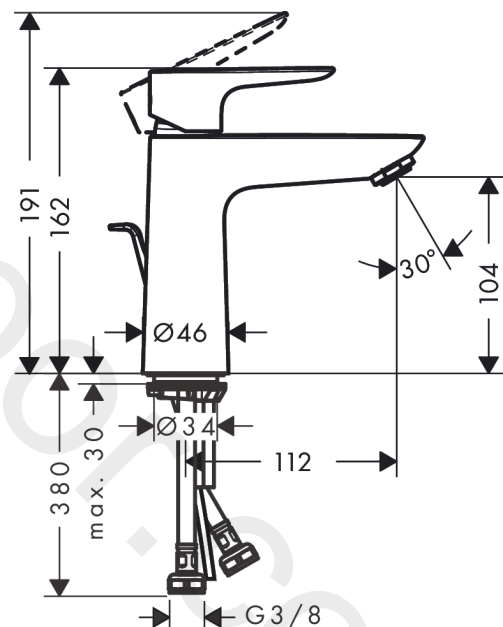

#### product features

- ComfortZone 110
- projection: 112 mm
- spout height: 104 mm
- handle variant: lever handle
- maximum flow rate at 3 bar: 5 l/min
- ceramic cartridge
- temperature limitation adjustable
- suitable for continuous flow water heaters
- connection type: G 3/8 connections
- connection dimension: DN15
- EU taxonomy: max. 6 l/min - Substantial Contribution (SC) possible

### Scale drawing

### Spare part list

Year of production: >09/20

Pos.	Description	Article Number	Price	PU
1	handle	92687670	£ 76,00	1
2	screw cover	95704000	£ 3,30	1
3	hollow set screw M6x10 DIN 916	96029000	£ 3,30	1
4	flange	92625670	£ 51,00	1
5	nut	92689000	£ 25,00	1
6	O-ring 25x1,5	98146000	£ 3,30	1
7	O-ring 27x1,5	92527000	£ 13,30	1
8	cartridge, assy	97685000	£ 64,00	1
9	seal	98865000	£ 35,00	1
10	adapter for cartridge	92628000	£ 20,50	1
11	adapter for cartridge	98866000	£ 35,00	1
12	O-ring 23x2	98398000	£ 3,30	1
13	aerator M24x1 (5 l/min)	13185670	£ 33,00	1
14	screw M8 x 68	97736000	£ 6,10	1
15	seal Ø 42	98722000	£ 6,10	1
16	fixing set	96016000	£ 35,00	1
17	connection hose 450 mm M8x0,75 G3/8	97206000	£ 35,00	1
18	O-ring 6,6x1,6	93019000	£ 3,30	1