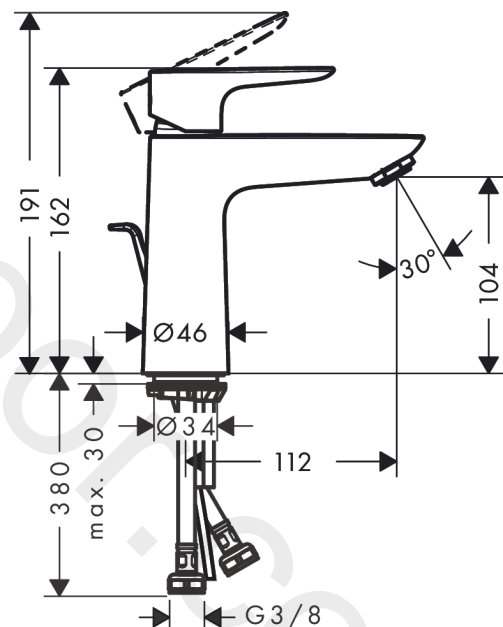

#### product features

- ComfortZone 110
- projection: 112 mm
- spout height: 104 mm
- handle variant: lever handle
- maximum flow rate at 3 bar: 5 l/min
- ceramic cartridge
- temperature limitation adjustable
- suitable for continuous flow water heaters
- connection type: G 3/8 connections
- connection dimension: DN15
- EU taxonomy: max. 6 l/min - Substantial Contribution (SC) possible

### Scale drawing

### Spare part list

Year of production: >09/20

Pos.	Description	Article Number	Price	PU
1	handle	92687140	£ 76,00	1
2	screw cover	95704000	£ 3,30	1
3	hollow set screw M6x10 DIN 916	96029000	£ 3,30	1
4	flange	92625140	£ 51,00	1
5	nut	92689000	£ 25,00	1
6	O-ring 25x1,5	98146000	£ 3,30	1
7	O-ring 27x1,5	92527000	£ 13,30	1
8	cartridge, assy	97685000	£ 64,00	1
9	seal	98865000	£ 35,00	1
10	adapter for cartridge	92628000	£ 20,50	1
11	adapter for cartridge	98866000	£ 35,00	1
12	O-ring 23x2	98398000	£ 3,30	1
13	aerator M24x1 (5 l/min)	13185140	£ 33,48	1
14	screw M8 x 68	97736000	£ 6,10	1
15	seal Ø 42	98722000	£ 6,10	1
16	fixing set	96016000	£ 35,00	1
17	connection hose 450 mm M8x0,75 G3/8	97206000	£ 35,00	1
18	O-ring 6,6x1,6	93019000	£ 3,30	1