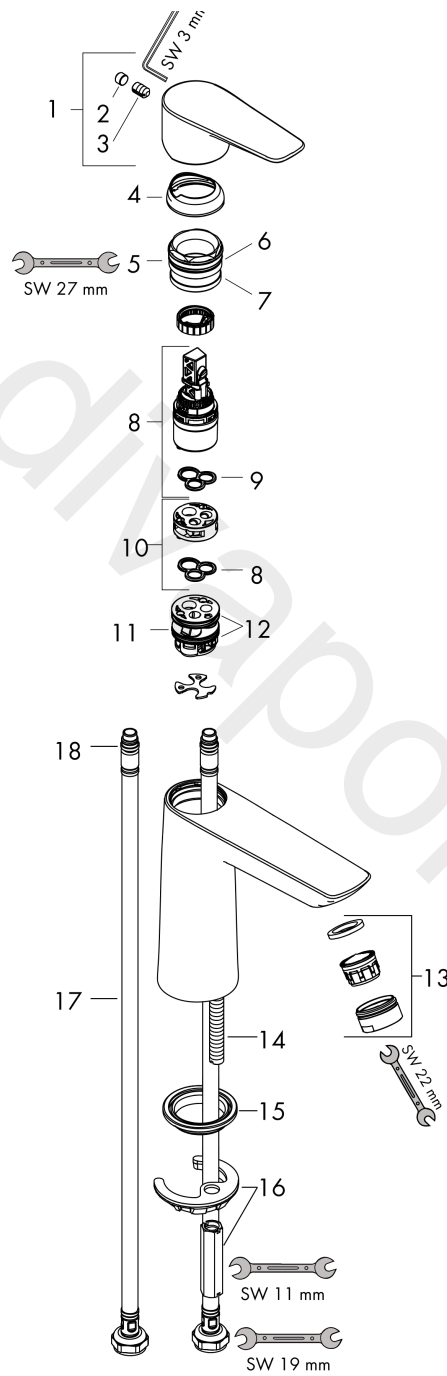

#### product features

- ComfortZone 110
- projection: 112 mm
- spout height: 104 mm
- handle variant: lever handle
- maximum flow rate at 3 bar: 5 l/min
- ceramic cartridge
- temperature limitation adjustable
- suitable for continuous flow water heaters
- connection type: G 3/8 connections
- connection dimension: DN15
- EU taxonomy: max. 6 l/min - Substantial Contribution (SC) possible

### Scale drawing

### Flowchart

**Talis E**  
**Single lever basin mixer 110 without waste set Finland**  
 Finish: **Brushed Bronze** Article Number: **71784140**

**Exploded Drawing**

Year of production: >09/20

**Talis E**  
**Single lever basin mixer 110 without waste set Finland**  
 Finish: **Brushed Bronze** Article Number: **71784140**

### Spare part list

Year of production: >09/20

Pos.	Description	Article Number	Price	PU
1	handle	92687140	£ 76,00	1
2	screw cover	95704000	£ 3,30	1
3	hollow set screw M6x10 DIN 916	96029000	£ 3,30	1
4	flange	92625140	£ 51,00	1
5	nut	92689000	£ 25,00	1
6	O-ring 25x1,5	98146000	£ 3,30	1
7	O-ring 27x1,5	92527000	£ 13,30	1
8	cartridge, assy	97685000	£ 64,00	1
9	seal	98865000	£ 35,00	1
10	adapter for cartridge	92628000	£ 20,50	1
11	adapter for cartridge	98866000	£ 35,00	1
12	O-ring 23x2	98398000	£ 3,30	1
13	aerator M24x1 (5 l/min)	13185140	£ 33,48	1
14	screw M8 x 68	97736000	£ 6,10	1
15	seal Ø 42	98722000	£ 6,10	1
16	fixing set	96016000	£ 35,00	1
17	connection hose 450 mm M8x0,75 G3/8	97206000	£ 35,00	1
18	O-ring 6,6x1,6	93019000	£ 3,30	1