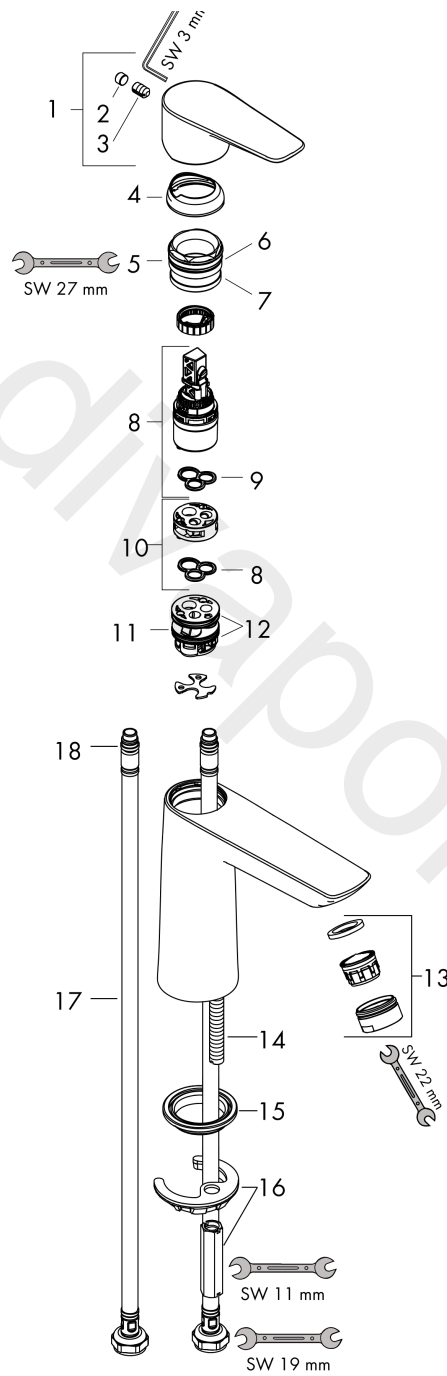

### product features

- ComfortZone 110
- projection: 112 mm
- spout height: 104 mm
- handle variant: lever handle
- maximum flow rate at 3 bar: 5 l/min
- ceramic cartridge
- temperature limitation adjustable
- suitable for continuous flow water heaters
- connection type: G 3/8 connections
- connection dimension: DN15
- EU taxonomy: max. 6 l/min - Substantial Contribution (SC) possible

## Scale drawing

## Flowchart

**Talis E**  
**Single lever basin mixer 110 without waste set Finland**  
 Finish: **Chrome** Article Number: **71784000**

**Exploded Drawing**

Year of production: >09/20

**Talis E**  
**Single lever basin mixer 110 without waste set Finland**  
 Finish: **Chrome** Article Number: **71784000**

### Spare part list

Year of production: >09/20

Pos.	Description	Article Number	Price	PU
1	handle	92687000	£ 51,00	1
2	screw cover	95704000	£ 3,30	1
3	hollow set screw M6x10 DIN 916	96029000	£ 3,30	1
4	flange	92625000	£ 35,00	1
5	nut	92689000	£ 25,00	1
6	O-ring 25x1,5	98146000	£ 3,30	1
7	O-ring 27x1,5	92527000	£ 13,30	1
8	cartridge, assy	97685000	£ 64,00	1
9	seal	98865000	£ 35,00	1
10	adapter for cartridge	92628000	£ 20,50	1
11	adapter for cartridge	98866000	£ 35,00	1
12	O-ring 23x2	98398000	£ 3,30	1
13	aerator M24x1 (5 l/min)	13185000	£ 22,30	1
14	screw M8 x 68	97736000	£ 6,10	1
15	seal Ø 42	98722000	£ 6,10	1
16	fixing set	96016000	£ 35,00	1
17	connection hose 450 mm M8x0,75 G3/8	97206000	£ 35,00	1
18	O-ring 6,6x1,6	93019000	£ 3,30	1