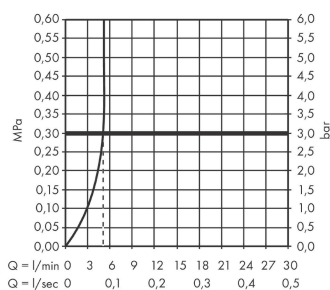

Talis E
Single lever basin mixer 110 without waste set Finland
Finish: **Chrome** Article Number: **71784000**

Description

product features

- ComfortZone 110
- projection: 112 mm
- spout height: 104 mm
- handle variant: lever handle
- maximum flow rate at 3 bar: 5 l/min
- ceramic cartridge
- temperature limitation adjustable
- suitable for continuous flow water heaters
- connection type: G 3/8 connections
- connection dimension: DN15
- EU taxonomy: max. 6 l/min - Substantial Contribution (SC) possible

Technology

Certificates / Sustainability

Product image

Scale drawing

Flowchart