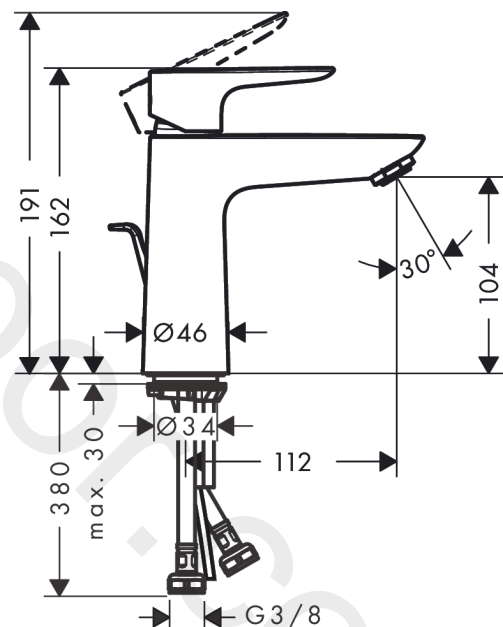

### product features

- ComfortZone 110
- projection: 112 mm
- spout height: 104 mm
- handle variant: lever handle
- maximum flow rate at 3 bar: 5 l/min
- ceramic cartridge
- temperature limitation adjustable
- suitable for continuous flow water heaters
- connection type: G 3/8 connections
- connection dimension: DN15
- EU taxonomy: max. 6 l/min - Substantial Contribution (SC) possible

## Scale drawing

### Spare part list

Year of production: >09/20

Pos.	Description	Article Number	Price	PU
1	handle	92687000	£ 51,00	1
2	screw cover	95704000	£ 3,30	1
3	hollow set screw M6x10 DIN 916	96029000	£ 3,30	1
4	flange	92625000	£ 35,00	1
5	nut	92689000	£ 25,00	1
6	O-ring 25x1,5	98146000	£ 3,30	1
7	O-ring 27x1,5	92527000	£ 13,30	1
8	cartridge, assy	97685000	£ 64,00	1
9	seal	98865000	£ 35,00	1
10	adapter for cartridge	92628000	£ 20,50	1
11	adapter for cartridge	98866000	£ 35,00	1
12	O-ring 23x2	98398000	£ 3,30	1
13	aerator M24x1 (5 l/min)	13185000	£ 22,30	1
14	screw M8 x 68	97736000	£ 6,10	1
15	seal Ø 42	98722000	£ 6,10	1
16	fixing set	96016000	£ 35,00	1
17	connection hose 450 mm M8x0,75 G3/8	97206000	£ 35,00	1
18	O-ring 6,6x1,6	93019000	£ 3,30	1