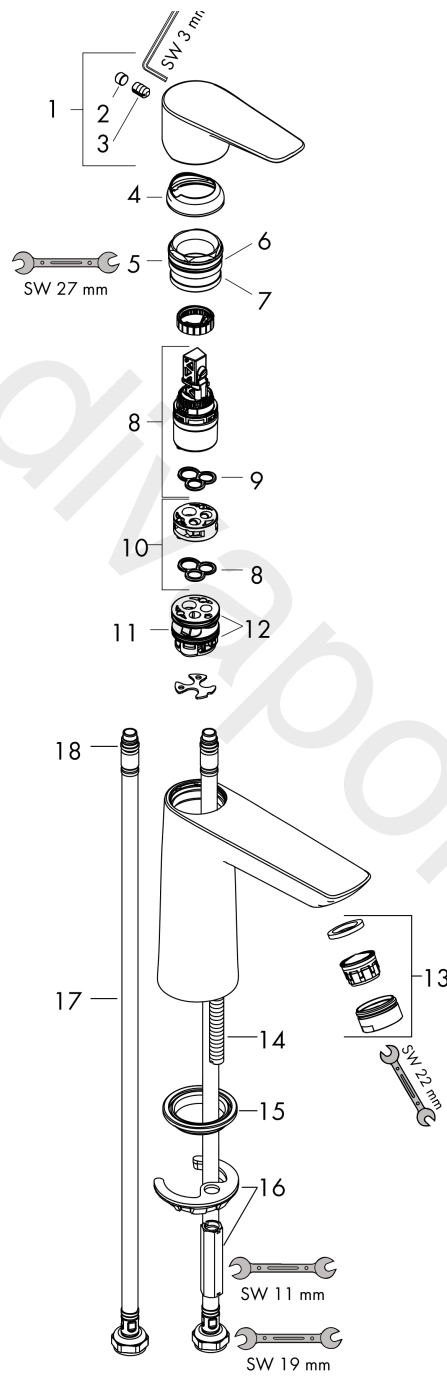

Talis E

Single lever basin mixer 110 with push-open waste set Finland

Finish: **Chrome** Article Number: **71783000**

Description

product features

- consists of: single lever basin mixer, waste set
- ComfortZone 110
- projection: 112 mm
- spout height: 104 mm
- handle variant: lever handle
- spray type: normal spray
- maximum flow rate at 3 bar: 5 l/min
- ceramic cartridge
- temperature limitation adjustable
- suitable for continuous flow water heaters
- push-open waste set G 1¼
- material waste set: metal
- connection type: G ¾ connections
- connection dimension: DN15
- EU taxonomy: max. 6 l/min - Substantial Contribution (SC) possible

Technology

Certificates / Sustainability

Product image

Scale drawing

Talis E
Single lever basin mixer 110 with push-open waste set Finland
 Finish: **Chrome** Article Number: **71783000**

Flowchart

Talis E
Single lever basin mixer 110 with push-open waste set Finland
 Finish: **Chrome** Article Number: **71783000**

Exploded Drawing

Year of production: >09/20

Talis E**Single lever basin mixer 110 with push-open waste set Finland**Finish: **Chrome** Article Number: **71783000****Spare part list**

Year of production: >09/20

Pos.	Description	Article Number	Price	PU
1	handle	92687000	£ 51,00	1
2	screw cover	95704000	£ 3,30	1
3	hollow set screw M6x10 DIN 916	96029000	£ 3,30	1
4	flange	92625000	£ 35,00	1
5	nut	92689000	£ 25,00	1
6	O-ring 25x1,5	98146000	£ 3,30	1
7	O-ring 27x1,5	92527000	£ 13,30	1
8	cartridge, assy	97685000	£ 64,00	1
9	seal	98865000	£ 35,00	1
10	adapter for cartridge	92628000	£ 20,50	1
11	adapter for cartridge	98866000	£ 35,00	1
12	O-ring 23x2	98398000	£ 3,30	1
13	aerator M24x1 (5 l/min)	13185000	£ 22,30	1
14	screw M8 x 68	97736000	£ 6,10	1
15	seal Ø 42	98722000	£ 6,10	1
16	fixing set	96016000	£ 35,00	1
17	connection hose 450 mm M8x0,75 G3/8	97206000	£ 35,00	1
18	O-ring 7x1,5	98422000	£ 3,30	1
a	push-open waste set	50100000	£ 78,00	1