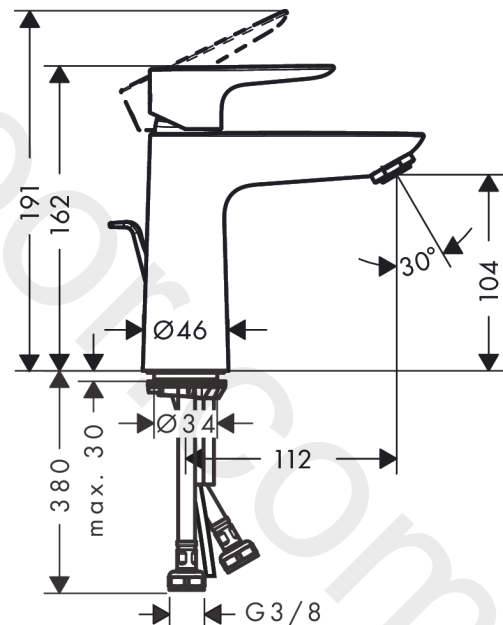

Talis E

Single lever basin mixer 110 with push-open waste set Finland

Finish: **Chrome** Article Number: **71783000**

Description

product features

- consists of: single lever basin mixer, waste set
- ComfortZone 110
- projection: 112 mm
- spout height: 104 mm
- handle variant: lever handle
- spray type: normal spray
- maximum flow rate at 3 bar: 5 l/min
- ceramic cartridge
- temperature limitation adjustable
- suitable for continuous flow water heaters
- push-open waste set G 1¼
- material waste set: metal
- connection type: G ¾ connections
- connection dimension: DN15
- EU taxonomy: max. 6 l/min - Substantial Contribution (SC) possible

Technology

Certificates / Sustainability

Product image

Scale drawing

Talis E
Single lever basin mixer 110 with push-open waste set Finland
 Finish: **Chrome** Article Number: **71783000**

Flowchart

Talis E
Single lever basin mixer 110 with push-open waste set Finland
 Finish: **Chrome** Article Number: **71783000**

Exploded Drawing

Year of production: >09/20

Talis E**Single lever basin mixer 110 with push-open waste set Finland**Finish: **Chrome** Article Number: **71783000****Spare part list**

Year of production: >09/20

Pos.	Description	Article Number	Price	PU
1	handle	92687000	£ 51,00	1
2	screw cover	95704000	£ 3,30	1
3	hollow set screw M6x10 DIN 916	96029000	£ 3,30	1
4	flange	92625000	£ 35,00	1
5	nut	92689000	£ 25,00	1
6	O-ring 25x1,5	98146000	£ 3,30	1
7	O-ring 27x1,5	92527000	£ 13,30	1
8	cartridge, assy	97685000	£ 64,00	1
9	seal	98865000	£ 35,00	1
10	adapter for cartridge	92628000	£ 20,50	1
11	adapter for cartridge	98866000	£ 35,00	1
12	O-ring 23x2	98398000	£ 3,30	1
13	aerator M24x1 (5 l/min)	13185000	£ 22,30	1
14	screw M8 x 68	97736000	£ 6,10	1
15	seal Ø 42	98722000	£ 6,10	1
16	fixing set	96016000	£ 35,00	1
17	connection hose 450 mm M8x0,75 G3/8	97206000	£ 35,00	1
18	O-ring 7x1,5	98422000	£ 3,30	1
a	push-open waste set	50100000	£ 78,00	1