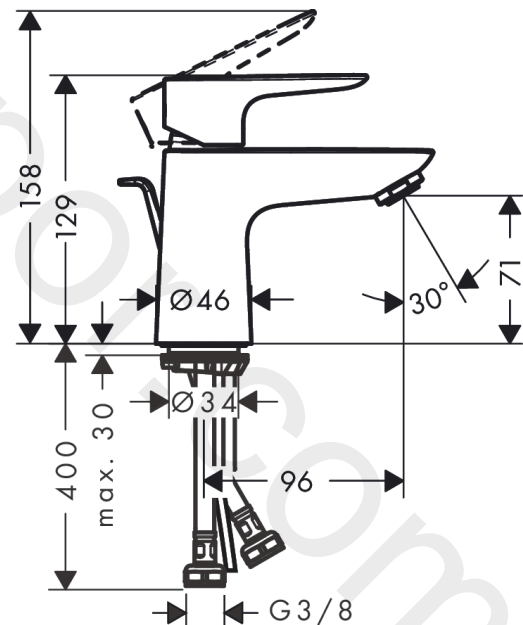

Talis E

Single lever basin mixer 80 with push-open waste set Finland

Finish: **Chrome** Article Number: **71782000**

Description

product features

- consists of: single lever basin mixer, waste set
- ComfortZone 80
- projection: 96 mm
- spout height: 71 mm
- handle variant: lever handle
- spray type: normal spray
- maximum flow rate at 3 bar: 5 l/min
- ceramic cartridge
- temperature limitation adjustable
- suitable for continuous flow water heaters
- push-open waste set G 1¼
- material waste set: metal
- connection type: G ¾ connections
- connection dimension: DN15
- EU taxonomy: max. 6 l/min - Substantial Contribution (SC) possible

Technology

Certificates / Sustainability

Product image

Scale drawing

Talis E
Single lever basin mixer 80 with push-open waste set Finland
 Finish: **Chrome** Article Number: **71782000**

Flowchart

www.divapor.com

Talis E**Single lever basin mixer 80 with push-open waste set Finland**Finish: **Chrome** Article Number: **71782000****Spare part list**

Year of production: >09/20

Pos.	Description	Article Number	Price	PU
1	handle	92687000	£ 51,00	1
2	screw cover	95704000	£ 3,30	1
3	hollow set screw M6x10 DIN 916	96029000	£ 3,30	1
4	flange	92625000	£ 35,00	1
5	nut	92689000	£ 25,00	1
6	O-ring 25x1,5	98146000	£ 3,30	1
7	O-ring 27x1,5	92527000	£ 13,30	1
8	cartridge, assy	97685000	£ 64,00	1
9	seal	98865000	£ 35,00	1
10	adapter for cartridge	98866000	£ 35,00	1
11	O-ring 23x2	98398000	£ 3,30	1
12	aerator M24x1 (5 l/min)	13185000	£ 22,30	1
13	screw M8 x 68	97736000	£ 6,10	1
14	seal Ø 42	98722000	£ 6,10	1
15	fixing set	96016000	£ 35,00	1
16	connection hose 450 mm M8x0,75 G3/8	97206000	£ 35,00	1
17	O-ring 7x1,5	98422000	£ 3,30	1
a	push-open waste set	50100000	£ 78,00	1