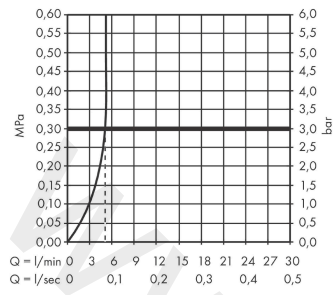

Talis E

Single lever basin mixer 80 with push-open waste set Finland

Finish: **Chrome** Article Number: **71782000**

Description

product features

- consists of: single lever basin mixer, waste set
- ComfortZone 80
- projection: 96 mm
- spout height: 71 mm
- handle variant: lever handle
- spray type: normal spray
- maximum flow rate at 3 bar: 5 l/min
- ceramic cartridge
- temperature limitation adjustable
- suitable for continuous flow water heaters
- push-open waste set G 1¼
- material waste set: metal
- connection type: G ¾ connections
- connection dimension: DN15
- EU taxonomy: max. 6 l/min - Substantial Contribution (SC) possible

Technology

Certificates / Sustainability

Product image

Scale drawing

Talis E
Single lever basin mixer 80 with push-open waste set Finland
 Finish: **Chrome** Article Number: **71782000**

Flowchart

www.divapor.com

Talis E**Single lever basin mixer 80 with push-open waste set Finland**Finish: **Chrome** Article Number: **71782000****Spare part list**

Year of production: >09/20

Pos.	Description	Article Number	Price	PU
1	handle	92687000	£ 51,00	1
2	screw cover	95704000	£ 3,30	1
3	hollow set screw M6x10 DIN 916	96029000	£ 3,30	1
4	flange	92625000	£ 35,00	1
5	nut	92689000	£ 25,00	1
6	O-ring 25x1,5	98146000	£ 3,30	1
7	O-ring 27x1,5	92527000	£ 13,30	1
8	cartridge, assy	97685000	£ 64,00	1
9	seal	98865000	£ 35,00	1
10	adapter for cartridge	98866000	£ 35,00	1
11	O-ring 23x2	98398000	£ 3,30	1
12	aerator M24x1 (5 l/min)	13185000	£ 22,30	1
13	screw M8 x 68	97736000	£ 6,10	1
14	seal Ø 42	98722000	£ 6,10	1
15	fixing set	96016000	£ 35,00	1
16	connection hose 450 mm M8x0,75 G3/8	97206000	£ 35,00	1
17	O-ring 7x1,5	98422000	£ 3,30	1
a	push-open waste set	50100000	£ 78,00	1