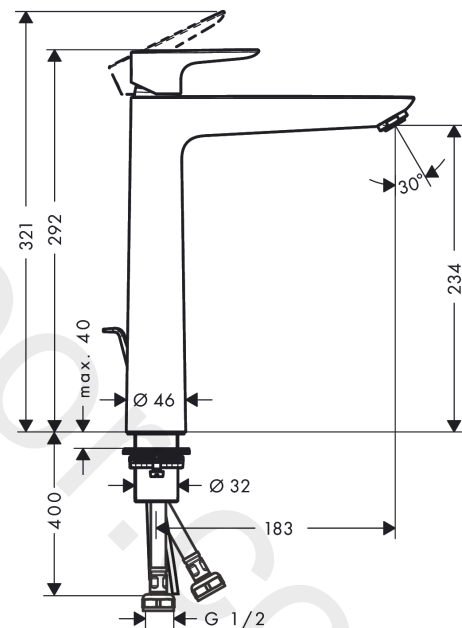

Talis E

Single lever basin mixer 240 with pop-up waste set 3 ticks

Finish: Polished Gold Optic Article Number: 71779999

Description

product features

- consists of: single lever basin mixer, waste set
- ComfortZone 240
- projection: 183 mm
- spout height: 234 mm
- handle variant: lever handle
- maximum flow rate at 3 bar: 1,9 l/min
- ceramic cartridge
- temperature limitation adjustable
- pop-up waste set G 1¼
- material waste set: metal
- connection type: G ½ connections
- connection dimension: DN15

Technology

Product image

Scale drawing

Flowchart

Talis E
Single lever basin mixer 240 with pop-up waste set 3 ticks
 Finish: **Polished Gold Optic** Article Number: **71779999**

Exploded Drawing

Year of production: >04/20

Talis E

Single lever basin mixer 240 with pop-up waste set 3 ticks

Finish: Polished Gold Optic Article Number: 71779999

Spare part list

Year of production: >04/20

Pos.	Description	Article Number	Price	PU
1	handle	92687990	£ 76,00	1
2	hollow set screw M6x10 DIN 916	96029000	£ 3,30	1
3	screw cover	95704000	£ 3,30	1
4	flange	92625990	£ 51,00	1
5	nut	92689000	£ 25,00	1
6	O-ring 25x1,5	98146000	£ 3,30	1
7	O-ring 27x1,5	92527000	£ 13,30	1
8	cartridge, assy	95973000	£ 79,00	1
9	seal	98865000	£ 35,00	1
10	adapter for cartridge	92628000	£ 20,50	1
11	adapter for cartridge	98866000	£ 35,00	1
12	O-ring 23x2	98398000	£ 3,30	1
13	aerator M24x1 (1,9 l/min)	92300990	£ 51,00	1
14	flat seal	98749000	£ 6,10	1
15	fixing set (Ø 32)	13961000	£ 25,00	1
16	lever collar	97548000	£ 3,30	1
17	pull rod	96657990	£ 19,80	1
18	connection hose 600 mm M8x0,75 G1/2	92482000	£ 43,00	1
19	O-ring 7x1,5	98422000	£ 3,30	1
a	pop up waste	94139990	£ 144,00	1
b	fixation extension 35 mm	13898000	£ 79,00	1
c	lever arm 340mm (ball-Ø12mm)	96324000	£ 25,00	1