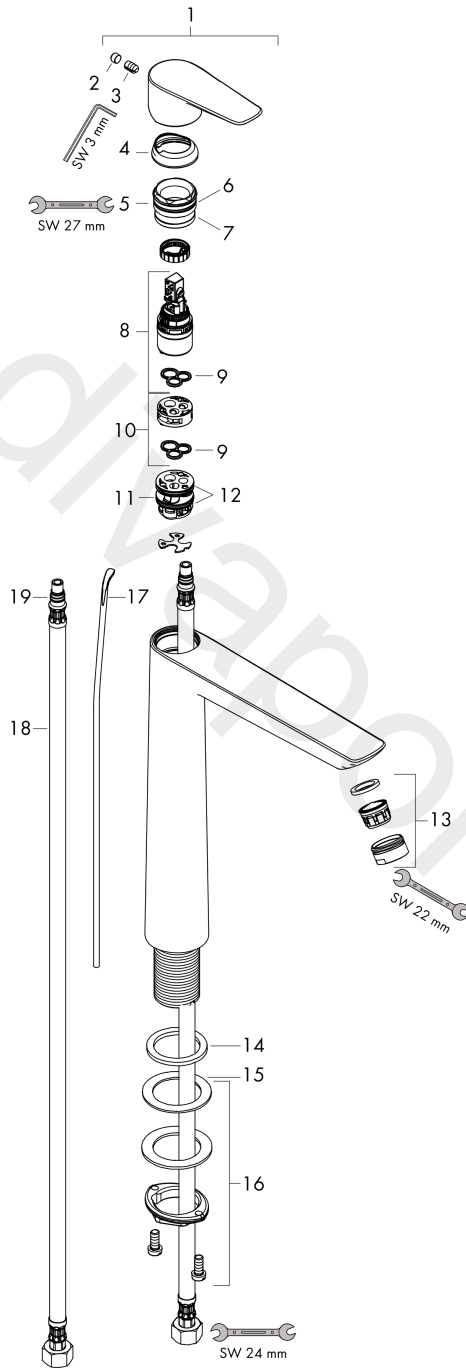

Talis E

Single lever basin mixer 240 with pop-up waste set 3 ticks

Finish: Polished Gold Optic Article Number: 71779999

Description

product features

- consists of: single lever basin mixer, waste set
- ComfortZone 240
- projection: 183 mm
- spout height: 234 mm
- handle variant: lever handle
- maximum flow rate at 3 bar: 1,9 l/min
- ceramic cartridge
- temperature limitation adjustable
- pop-up waste set G 1¼
- material waste set: metal
- connection type: G ½ connections
- connection dimension: DN15

Technology

Product image

Scale drawing

Flowchart

Talis E
Single lever basin mixer 240 with pop-up waste set 3 ticks
 Finish: **Polished Gold Optic** Article Number: **71779999**

Exploded Drawing

Year of production: >04/20

Talis E

Single lever basin mixer 240 with pop-up waste set 3 ticks

Finish: Polished Gold Optic Article Number: 71779999

Spare part list

Year of production: >04/20

Pos.	Description	Article Number	Price	PU
1	handle	92687990	£ 76,00	1
2	hollow set screw M6x10 DIN 916	96029000	£ 3,30	1
3	screw cover	95704000	£ 3,30	1
4	flange	92625990	£ 51,00	1
5	nut	92689000	£ 25,00	1
6	O-ring 25x1,5	98146000	£ 3,30	1
7	O-ring 27x1,5	92527000	£ 13,30	1
8	cartridge, assy	95973000	£ 79,00	1
9	seal	98865000	£ 35,00	1
10	adapter for cartridge	92628000	£ 20,50	1
11	adapter for cartridge	98866000	£ 35,00	1
12	O-ring 23x2	98398000	£ 3,30	1
13	aerator M24x1 (1,9 l/min)	92300990	£ 51,00	1
14	flat seal	98749000	£ 6,10	1
15	fixing set (Ø 32)	13961000	£ 25,00	1
16	lever collar	97548000	£ 3,30	1
17	pull rod	96657990	£ 19,80	1
18	connection hose 600 mm M8x0,75 G1/2	92482000	£ 43,00	1
19	O-ring 7x1,5	98422000	£ 3,30	1
a	pop up waste	94139990	£ 144,00	1
b	fixation extension 35 mm	13898000	£ 79,00	1
c	lever arm 340mm (ball-Ø12mm)	96324000	£ 25,00	1