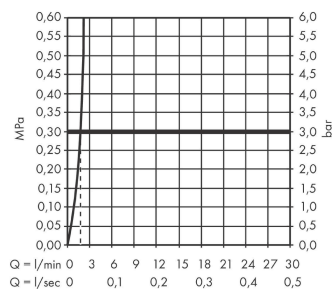

Talis E

Single lever basin mixer 240 with pop-up waste set 3 ticks

Finish: Polished Gold Optic Article Number: 71779999

Description

product features

- consists of: single lever basin mixer, waste set
- ComfortZone 240
- projection: 183 mm
- spout height: 234 mm
- handle variant: lever handle
- maximum flow rate at 3 bar: 1,9 l/min
- ceramic cartridge
- temperature limitation adjustable
- pop-up waste set G 1¼
- material waste set: metal
- connection type: G ½ connections
- connection dimension: DN15

Technology

Product image

Scale drawing

Flowchart

Talis E
Single lever basin mixer 240 with pop-up waste set 3 ticks
 Finish: **Polished Gold Optic** Article Number: **71779999**

Exploded Drawing

Year of production: >04/20

Talis E

Single lever basin mixer 240 with pop-up waste set 3 ticks

Finish: Polished Gold Optic Article Number: 71779999

Spare part list

Year of production: >04/20

Pos.	Description	Article Number	Price	PU
1	handle	92687990	£ 76,00	1
2	hollow set screw M6x10 DIN 916	96029000	£ 3,30	1
3	screw cover	95704000	£ 3,30	1
4	flange	92625990	£ 51,00	1
5	nut	92689000	£ 25,00	1
6	O-ring 25x1,5	98146000	£ 3,30	1
7	O-ring 27x1,5	92527000	£ 13,30	1
8	cartridge, assy	95973000	£ 79,00	1
9	seal	98865000	£ 35,00	1
10	adapter for cartridge	92628000	£ 20,50	1
11	adapter for cartridge	98866000	£ 35,00	1
12	O-ring 23x2	98398000	£ 3,30	1
13	aerator M24x1 (1,9 l/min)	92300990	£ 51,00	1
14	flat seal	98749000	£ 6,10	1
15	fixing set (Ø 32)	13961000	£ 25,00	1
16	lever collar	97548000	£ 3,30	1
17	pull rod	96657990	£ 19,80	1
18	connection hose 600 mm M8x0,75 G1/2	92482000	£ 43,00	1
19	O-ring 7x1,5	98422000	£ 3,30	1
a	pop up waste	94139990	£ 144,00	1
b	fixation extension 35 mm	13898000	£ 79,00	1
c	lever arm 340mm (ball-Ø12mm)	96324000	£ 25,00	1