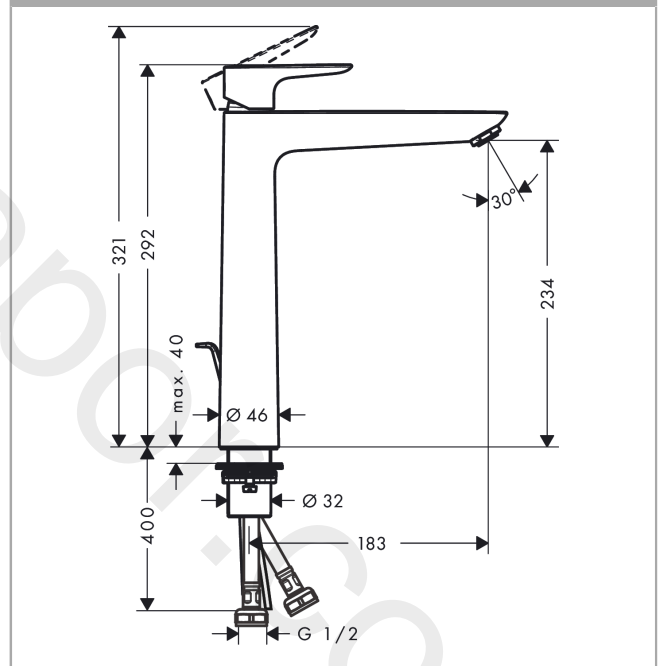

Talis E

Single lever basin mixer 240 with pop-up waste set 3 ticks

Finish: **Matt White** Article Number: **71779709**

Description

product features

- consists of: single lever basin mixer, waste set
- ComfortZone 240
- projection: 183 mm
- spout height: 234 mm
- handle variant: lever handle
- maximum flow rate at 3 bar: 1,9 l/min
- ceramic cartridge
- temperature limitation adjustable
- pop-up waste set G 1¼
- material waste set: metal
- connection type: G ½ connections
- connection dimension: DN15

Technology

Product image

Scale drawing

Flowchart

Talis E
Single lever basin mixer 240 with pop-up waste set 3 ticks
 Finish: **Matt White** Article Number: **71779709**

Exploded Drawing

Year of production: >04/21

Talis E

Single lever basin mixer 240 with pop-up waste set 3 ticks

Finish: **Matt White** Article Number: **71779709**

Spare part list

Year of production: >04/21

Pos.	Description	Article Number	Price	PU
1	handle	92687700	£ 76,00	1
2	hollow set screw M6x10 DIN 916	96029000	£ 3,30	1
3	screw cover	95704000	£ 3,30	1
4	flange	92625700	£ 51,00	1
5	nut	92689000	£ 25,00	1
6	O-ring 25x1,5	98146000	£ 3,30	1
7	O-ring 27x1,5	92527000	£ 13,30	1
8	cartridge, assy	95973000	£ 79,00	1
9	seal	98865000	£ 35,00	1
10	adapter for cartridge	92628000	£ 20,50	1
11	adapter for cartridge	98866000	£ 35,00	1
12	O-ring 23x2	98398000	£ 3,30	1
13	aerator M24x1 (1,9 l/min)	92300700	-	1
14	flat seal	98749000	£ 6,10	1
15	fixing set (Ø 32)	13961000	£ 25,00	1
16	lever collar	97548000	£ 3,30	1
17	pull rod	96657700	£ 19,80	1
18	connection hose 600 mm M8x0,75 G1/2	92482000	£ 43,00	1
19	O-ring 7x1,5	98422000	£ 3,30	1
a	pop up waste	94139700	£ 163,00	1
b	fixation extension 35 mm	13898000	£ 79,00	1
c	lever arm 340mm (ball-Ø12mm)	96324000	£ 25,00	1