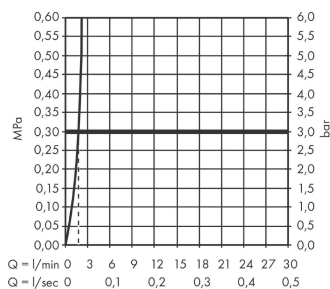

Talis E

Single lever basin mixer 240 with pop-up waste set 3 ticks

Finish: **Matt White** Article Number: **71779709**

Description

product features

- consists of: single lever basin mixer, waste set
- ComfortZone 240
- projection: 183 mm
- spout height: 234 mm
- handle variant: lever handle
- maximum flow rate at 3 bar: 1,9 l/min
- ceramic cartridge
- temperature limitation adjustable
- pop-up waste set G 1¼
- material waste set: metal
- connection type: G ½ connections
- connection dimension: DN15

Technology

Product image

Scale drawing

Flowchart

Talis E
Single lever basin mixer 240 with pop-up waste set 3 ticks
 Finish: **Matt White** Article Number: **71779709**

Exploded Drawing

Year of production: >04/21

Talis E

Single lever basin mixer 240 with pop-up waste set 3 ticks

Finish: **Matt White** Article Number: **71779709**

Spare part list

Year of production: >04/21

Pos.	Description	Article Number	Price	PU
1	handle	92687700	£ 76,00	1
2	hollow set screw M6x10 DIN 916	96029000	£ 3,30	1
3	screw cover	95704000	£ 3,30	1
4	flange	92625700	£ 51,00	1
5	nut	92689000	£ 25,00	1
6	O-ring 25x1,5	98146000	£ 3,30	1
7	O-ring 27x1,5	92527000	£ 13,30	1
8	cartridge, assy	95973000	£ 79,00	1
9	seal	98865000	£ 35,00	1
10	adapter for cartridge	92628000	£ 20,50	1
11	adapter for cartridge	98866000	£ 35,00	1
12	O-ring 23x2	98398000	£ 3,30	1
13	aerator M24x1 (1,9 l/min)	92300700	-	1
14	flat seal	98749000	£ 6,10	1
15	fixing set (Ø 32)	13961000	£ 25,00	1
16	lever collar	97548000	£ 3,30	1
17	pull rod	96657700	£ 19,80	1
18	connection hose 600 mm M8x0,75 G1/2	92482000	£ 43,00	1
19	O-ring 7x1,5	98422000	£ 3,30	1
a	pop up waste	94139700	£ 163,00	1
b	fixation extension 35 mm	13898000	£ 79,00	1
c	lever arm 340mm (ball-Ø12mm)	96324000	£ 25,00	1