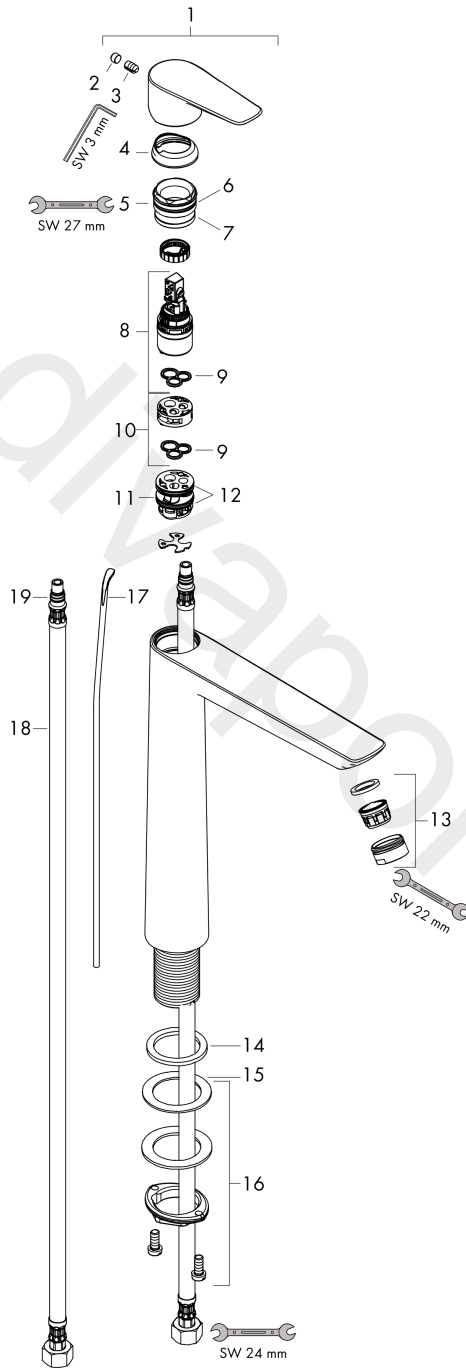

Talis E

Single lever basin mixer 240 with pop-up waste set 3 ticks

Finish: **Matt White** Article Number: **71779709**

Description

product features

- consists of: single lever basin mixer, waste set
- ComfortZone 240
- projection: 183 mm
- spout height: 234 mm
- handle variant: lever handle
- maximum flow rate at 3 bar: 1,9 l/min
- ceramic cartridge
- temperature limitation adjustable
- pop-up waste set G 1¼
- material waste set: metal
- connection type: G ½ connections
- connection dimension: DN15

Technology

Product image

Scale drawing

Flowchart

Talis E
Single lever basin mixer 240 with pop-up waste set 3 ticks
 Finish: **Matt White** Article Number: **71779709**

Exploded Drawing

Year of production: >04/21

Talis E

Single lever basin mixer 240 with pop-up waste set 3 ticks

Finish: **Matt White** Article Number: **71779709**

Spare part list

Year of production: >04/21

Pos.	Description	Article Number	Price	PU
1	handle	92687700	£ 76,00	1
2	hollow set screw M6x10 DIN 916	96029000	£ 3,30	1
3	screw cover	95704000	£ 3,30	1
4	flange	92625700	£ 51,00	1
5	nut	92689000	£ 25,00	1
6	O-ring 25x1,5	98146000	£ 3,30	1
7	O-ring 27x1,5	92527000	£ 13,30	1
8	cartridge, assy	95973000	£ 79,00	1
9	seal	98865000	£ 35,00	1
10	adapter for cartridge	92628000	£ 20,50	1
11	adapter for cartridge	98866000	£ 35,00	1
12	O-ring 23x2	98398000	£ 3,30	1
13	aerator M24x1 (1,9 l/min)	92300700	-	1
14	flat seal	98749000	£ 6,10	1
15	fixing set (Ø 32)	13961000	£ 25,00	1
16	lever collar	97548000	£ 3,30	1
17	pull rod	96657700	£ 19,80	1
18	connection hose 600 mm M8x0,75 G1/2	92482000	£ 43,00	1
19	O-ring 7x1,5	98422000	£ 3,30	1
a	pop up waste	94139700	£ 163,00	1
b	fixation extension 35 mm	13898000	£ 79,00	1
c	lever arm 340mm (ball-Ø12mm)	96324000	£ 25,00	1