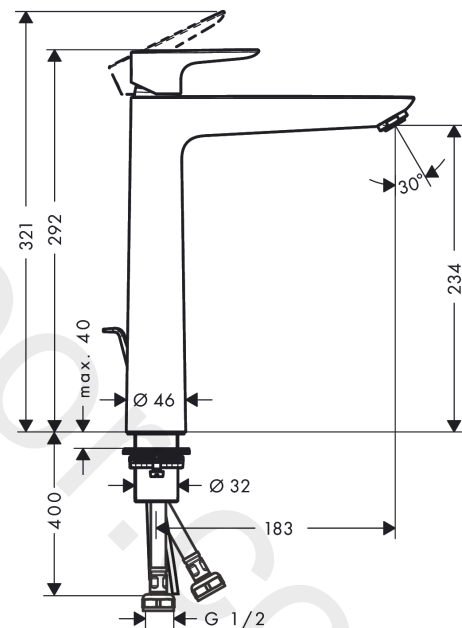

Scale drawing