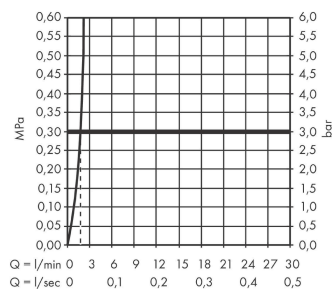

Talis E

Single lever basin mixer 240 with pop-up waste set 3 ticks

Finish: **Matt Black** Article Number: **71779679**

Description

product features

- consists of: single lever basin mixer, waste set
- ComfortZone 240
- projection: 183 mm
- spout height: 234 mm
- handle variant: lever handle
- maximum flow rate at 3 bar: 1,9 l/min
- ceramic cartridge
- temperature limitation adjustable
- pop-up waste set G 1¼
- material waste set: metal
- connection type: G ½ connections
- connection dimension: DN15

Technology

Product image

Scale drawing

Flowchart