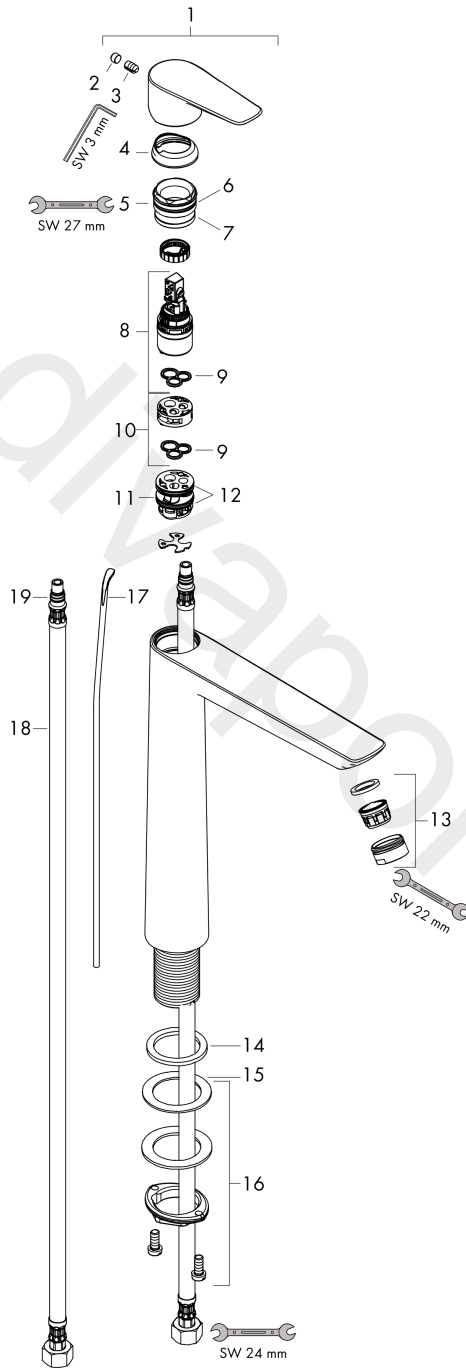

Talis E
Single lever basin mixer 240 with pop-up waste set 3 ticks
Finish: **Matt Black** Article Number: **71779679**

Exploded Drawing

Year of production: >04/20

Talis E

Single lever basin mixer 240 with pop-up waste set 3 ticks

Finish: **Matt Black** Article Number: **71779679**

Spare part list

Year of production: >04/20

Pos.	Description	Article Number	Price	PU
1	handle	92687670	£ 76,00	1
2	hollow set screw M6x10 DIN 916	96029000	£ 3,30	1
3	screw cover	95704000	£ 3,30	1
4	flange	92625670	£ 51,00	1
5	nut	92689000	£ 25,00	1
6	O-ring 25x1,5	98146000	£ 3,30	1
7	O-ring 27x1,5	92527000	£ 13,30	1
8	cartridge, assy	95973000	£ 79,00	1
9	seal	98865000	£ 35,00	1
10	adapter for cartridge	92628000	£ 20,50	1
11	adapter for cartridge	98866000	£ 35,00	1
12	O-ring 23x2	98398000	£ 3,30	1
13	aerator M24x1 (1,9 l/min)	92300670	£ 51,00	1
14	flat seal	98749000	£ 6,10	1
15	fixing set (Ø 32)	13961000	£ 25,00	1
16	lever collar	97548000	£ 3,30	1
17	pull rod	96657670	£ 19,80	1
18	connection hose 600 mm M8x0,75 G1/2	92482000	£ 43,00	1
19	O-ring 7x1,5	98422000	£ 3,30	1
a	pop up waste	94139670	£ 163,00	1
b	lever arm 340mm (ball-Ø12mm)	96324000	£ 25,00	1
c	fixation extension 35 mm	13898000	£ 79,00	1