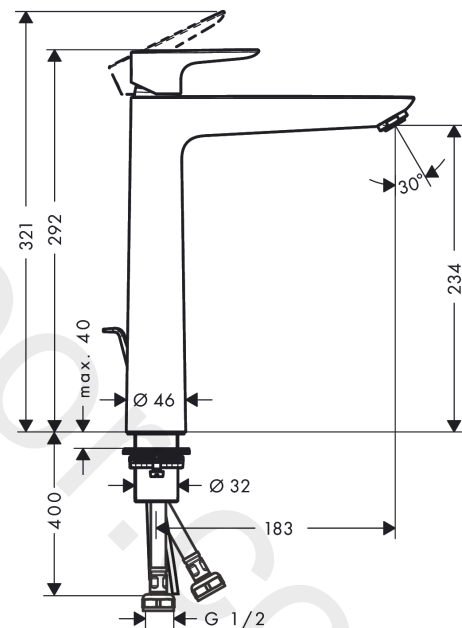

#### product features

- consists of: single lever basin mixer, waste set
- ComfortZone 240
- projection: 183 mm
- spout height: 234 mm
- handle variant: lever handle
- maximum flow rate at 3 bar: 1,9 l/min
- ceramic cartridge
- temperature limitation adjustable
- pop-up waste set G 1¼
- material waste set: metal
- connection type: G ½ connections
- connection dimension: DN15

### Scale drawing

### Flowchart

**Talis E**  
**Single lever basin mixer 240 with pop-up waste set 3 ticks**  
 Finish: **Brushed Black Chrome** Article Number: **71779349**

**Exploded Drawing**

Year of production: >04/20

**Talis E**

**Single lever basin mixer 240 with pop-up waste set 3 ticks**

Finish: **Brushed Black Chrome** Article Number: **71779349**

**Spare part list**

Year of production: >04/20

Pos.	Description	Article Number	Price	PU
1	handle	92687340	£ 76,00	1
2	hollow set screw M6x10 DIN 916	96029000	£ 3,30	1
3	screw cover	95704000	£ 3,30	1
4	flange	92625340	£ 51,00	1
5	nut	92689000	£ 25,00	1
6	O-ring 25x1,5	98146000	£ 3,30	1
7	O-ring 27x1,5	92527000	£ 13,30	1
8	cartridge, assy	95973000	£ 79,00	1
9	seal	98865000	£ 35,00	1
10	adapter for cartridge	92628000	£ 20,50	1
11	adapter for cartridge	98866000	£ 35,00	1
12	O-ring 23x2	98398000	£ 3,30	1
13	aerator M24x1 (1,9 l/min)	92300340	£ 51,00	1
14	flat seal	98749000	£ 6,10	1
15	fixing set (Ø 32)	13961000	£ 25,00	1
16	lever collar	97548000	£ 3,30	1
17	pull rod	96657340	£ 19,80	1
18	connection hose 600 mm M8x0,75 G1/2	92482000	£ 43,00	1
19	O-ring 7x1,5	98422000	£ 3,30	1
a	pop up waste	94139340	£ 163,00	1
b	fixation extension 35 mm	13898000	£ 79,00	1
c	lever arm 340mm (ball-Ø12mm)	96324000	£ 25,00	1