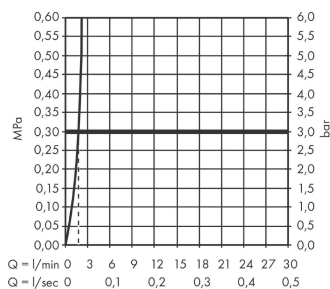

Talis E

Single lever basin mixer 240 with pop-up waste set 3 ticks

Finish: **Brushed Black Chrome** Article Number: **71779349**

Description

product features

- consists of: single lever basin mixer, waste set
- ComfortZone 240
- projection: 183 mm
- spout height: 234 mm
- handle variant: lever handle
- maximum flow rate at 3 bar: 1,9 l/min
- ceramic cartridge
- temperature limitation adjustable
- pop-up waste set G 1¼
- material waste set: metal
- connection type: G ½ connections
- connection dimension: DN15

Technology

Product image

Scale drawing

Flowchart