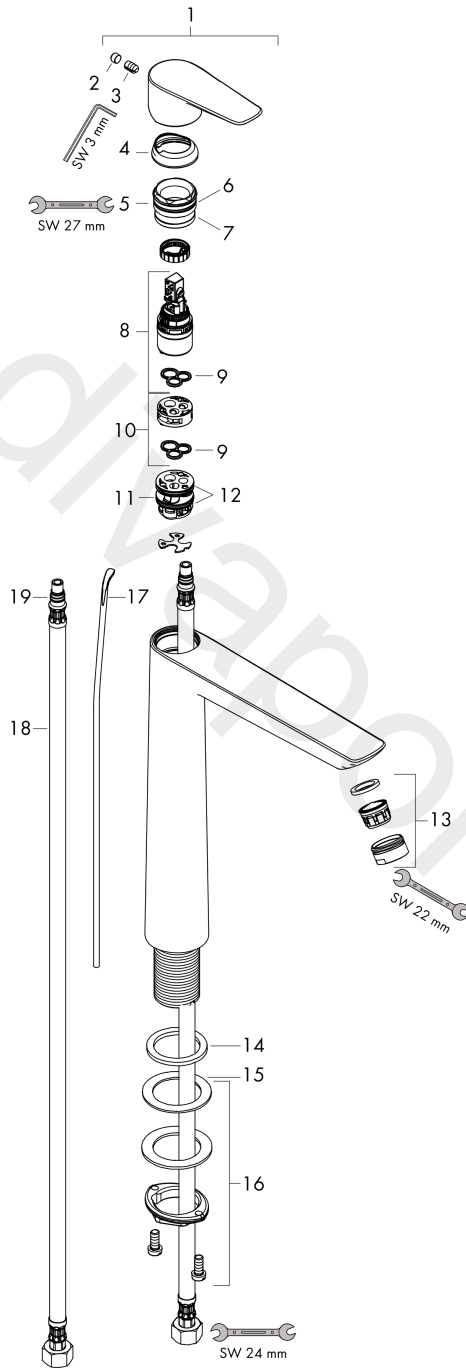

#### product features

- consists of: single lever basin mixer, waste set
- ComfortZone 240
- projection: 183 mm
- spout height: 234 mm
- handle variant: lever handle
- maximum flow rate at 3 bar: 1,9 l/min
- ceramic cartridge
- temperature limitation adjustable
- pop-up waste set G 1¼
- material waste set: metal
- connection type: G ½ connections
- connection dimension: DN15

### Scale drawing

### Flowchart

**Talis E**  
**Single lever basin mixer 240 with pop-up waste set 3 ticks**  
 Finish: **Brushed Black Chrome** Article Number: **71779349**

**Exploded Drawing**

Year of production: >04/20

**Talis E**

**Single lever basin mixer 240 with pop-up waste set 3 ticks**

Finish: **Brushed Black Chrome** Article Number: **71779349**

**Spare part list**

Year of production: >04/20

Pos.	Description	Article Number	Price	PU
1	handle	92687340	£ 76,00	1
2	hollow set screw M6x10 DIN 916	96029000	£ 3,30	1
3	screw cover	95704000	£ 3,30	1
4	flange	92625340	£ 51,00	1
5	nut	92689000	£ 25,00	1
6	O-ring 25x1,5	98146000	£ 3,30	1
7	O-ring 27x1,5	92527000	£ 13,30	1
8	cartridge, assy	95973000	£ 79,00	1
9	seal	98865000	£ 35,00	1
10	adapter for cartridge	92628000	£ 20,50	1
11	adapter for cartridge	98866000	£ 35,00	1
12	O-ring 23x2	98398000	£ 3,30	1
13	aerator M24x1 (1,9 l/min)	92300340	£ 51,00	1
14	flat seal	98749000	£ 6,10	1
15	fixing set (Ø 32)	13961000	£ 25,00	1
16	lever collar	97548000	£ 3,30	1
17	pull rod	96657340	£ 19,80	1
18	connection hose 600 mm M8x0,75 G1/2	92482000	£ 43,00	1
19	O-ring 7x1,5	98422000	£ 3,30	1
a	pop up waste	94139340	£ 163,00	1
b	fixation extension 35 mm	13898000	£ 79,00	1
c	lever arm 340mm (ball-Ø12mm)	96324000	£ 25,00	1