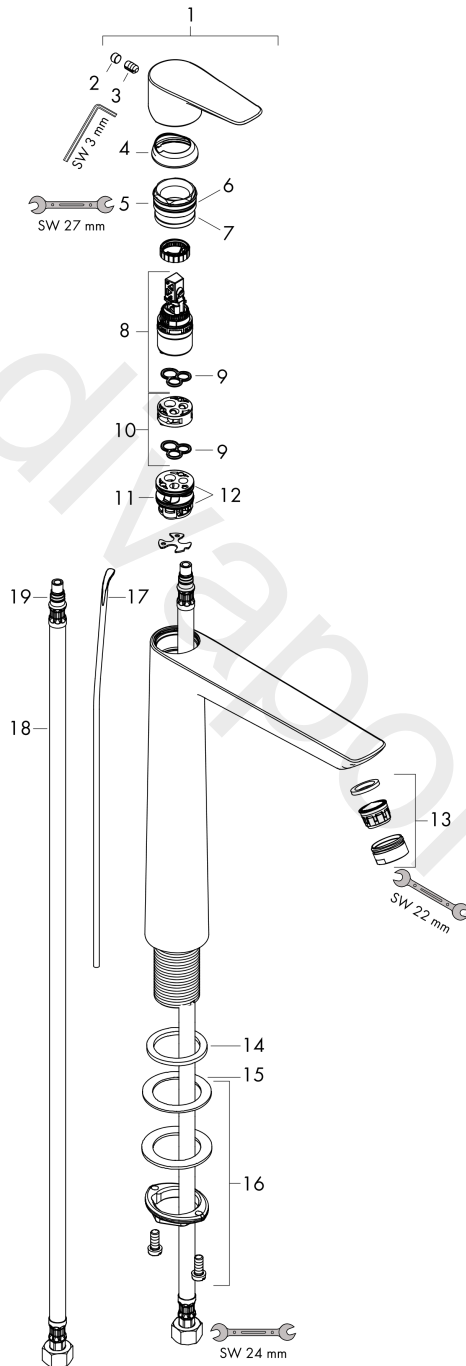

#### product features

- consists of: single lever basin mixer, waste set
- ComfortZone 240
- projection: 183 mm
- spout height: 234 mm
- handle variant: lever handle
- maximum flow rate at 3 bar: 1,9 l/min
- ceramic cartridge
- temperature limitation adjustable
- pop-up waste set G 1¼
- material waste set: metal
- connection type: G ½ connections
- connection dimension: DN15

### Scale drawing

### Flowchart

**Talis E**  
**Single lever basin mixer 240 with pop-up waste set 3 ticks**  
 Finish: **Brushed Bronze** Article Number: **71779149**

Exploded Drawing

Year of production: >04/20

### Spare part list

Year of production: >04/20

Pos.	Description	Article Number	Price	PU
1	handle	92687140	£ 76,00	1
2	hollow set screw M6x10 DIN 916	96029000	£ 3,30	1
3	screw cover	95704000	£ 3,30	1
4	flange	92625140	£ 51,00	1
5	nut	92689000	£ 25,00	1
6	O-ring 25x1,5	98146000	£ 3,30	1
7	O-ring 27x1,5	92527000	£ 13,30	1
8	cartridge, assy	95973000	£ 79,00	1
9	seal	98865000	£ 35,00	1
10	adapter for cartridge	92628000	£ 20,50	1
11	adapter for cartridge	98866000	£ 35,00	1
12	O-ring 23x2	98398000	£ 3,30	1
13	aerator M24x1 (1,9 l/min)	92300140	£ 51,00	1
14	flat seal	98749000	£ 6,10	1
15	fixing set (Ø 32)	13961000	£ 25,00	1
16	lever collar	97548000	£ 3,30	1
17	pull rod	96657140	£ 19,80	1
18	connection hose 600 mm M8x0,75 G1/2	92482000	£ 43,00	1
19	O-ring 7x1,5	98422000	£ 3,30	1
a	pop up waste	94139140	£ 163,00	1
b	fixation extension 35 mm	13898000	£ 79,00	1
c	lever arm 340mm (ball-Ø12mm)	96324000	£ 25,00	1