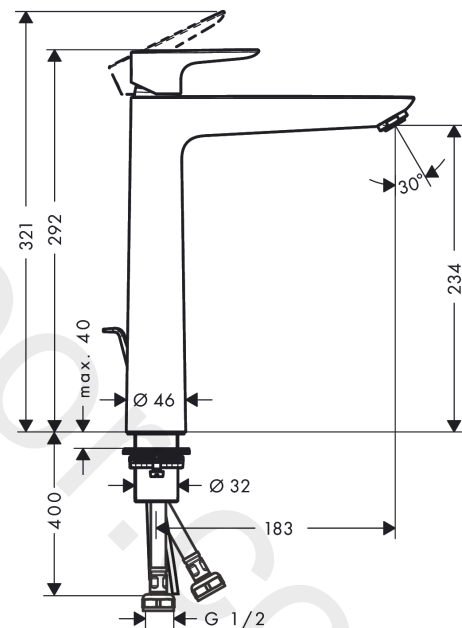

#### product features

- consists of: single lever basin mixer, waste set
- ComfortZone 240
- projection: 183 mm
- spout height: 234 mm
- handle variant: lever handle
- maximum flow rate at 3 bar: 1,9 l/min
- ceramic cartridge
- temperature limitation adjustable
- pop-up waste set G 1¼
- material waste set: metal
- connection type: G ½ connections
- connection dimension: DN15

### Scale drawing

### Spare part list

Year of production: >04/20

Pos.	Description	Article Number	Price	PU
1	handle	92687140	£ 76,00	1
2	hollow set screw M6x10 DIN 916	96029000	£ 3,30	1
3	screw cover	95704000	£ 3,30	1
4	flange	92625140	£ 51,00	1
5	nut	92689000	£ 25,00	1
6	O-ring 25x1,5	98146000	£ 3,30	1
7	O-ring 27x1,5	92527000	£ 13,30	1
8	cartridge, assy	95973000	£ 79,00	1
9	seal	98865000	£ 35,00	1
10	adapter for cartridge	92628000	£ 20,50	1
11	adapter for cartridge	98866000	£ 35,00	1
12	O-ring 23x2	98398000	£ 3,30	1
13	aerator M24x1 (1,9 l/min)	92300140	£ 51,00	1
14	flat seal	98749000	£ 6,10	1
15	fixing set (Ø 32)	13961000	£ 25,00	1
16	lever collar	97548000	£ 3,30	1
17	pull rod	96657140	£ 19,80	1
18	connection hose 600 mm M8x0,75 G1/2	92482000	£ 43,00	1
19	O-ring 7x1,5	98422000	£ 3,30	1
a	pop up waste	94139140	£ 163,00	1
b	fixation extension 35 mm	13898000	£ 79,00	1
c	lever arm 340mm (ball-Ø12mm)	96324000	£ 25,00	1