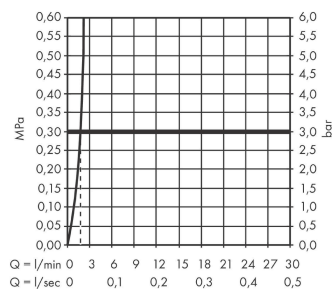

Talis E

Single lever basin mixer 240 with pop-up waste set 3 ticks

Finish: **Chrome** Article Number: **71779009**

Description

product features

- consists of: single lever basin mixer, waste set
- ComfortZone 240
- projection: 183 mm
- spout height: 234 mm
- handle variant: lever handle
- maximum flow rate at 3 bar: 1,9 l/min
- ceramic cartridge
- temperature limitation adjustable
- pop-up waste set G 1¼
- material waste set: metal
- connection type: G ½ connections
- connection dimension: DN15

Technology

Product image

Scale drawing

Flowchart

Talis E
Single lever basin mixer 240 with pop-up waste set 3 ticks
 Finish: **Chrome** Article Number: **71779009**

Exploded Drawing

Year of production: >04/20

Talis E**Single lever basin mixer 240 with pop-up waste set 3 ticks**Finish: **Chrome** Article Number: **71779009****Spare part list**

Year of production: >04/20

Pos.	Description	Article Number	Price	PU
1	handle	92687000	£ 51,00	1
2	screw cover	95704000	£ 3,30	1
3	hollow set screw M6x10 DIN 916	96029000	£ 3,30	1
4	flange	92625000	£ 35,00	1
5	nut	92689000	£ 25,00	1
6	O-ring 25x1,5	98146000	£ 3,30	1
7	O-ring 27x1,5	92527000	£ 13,30	1
8	cartridge, assy	95973000	£ 79,00	1
9	seal	98865000	£ 35,00	1
10	adapter for cartridge	92628000	£ 20,50	1
11	adapter for cartridge	98866000	£ 35,00	1
12	O-ring 23x2	98398000	£ 3,30	1
13	aerator M24x1 (1,9 l/min)	92300000	£ 35,00	1
14	flat seal	98749000	£ 6,10	1
15	fixing set (Ø 32)	13961000	£ 25,00	1
16	lever collar	97548000	£ 3,30	1
17	connection hose 600 mm M8x0,75 G1/2	92482000	£ 43,00	1
18	O-ring 7x1,5	98422000	£ 3,30	1
19	pull rod	96657000	£ 13,30	1
a	pop up waste	94139000	£ 96,00	1
b	pop up waste	94139007	-	1
c	fixation extension 35 mm	13898000	£ 79,00	1
d	lever arm 340mm (ball-Ø12mm)	96324000	£ 25,00	1