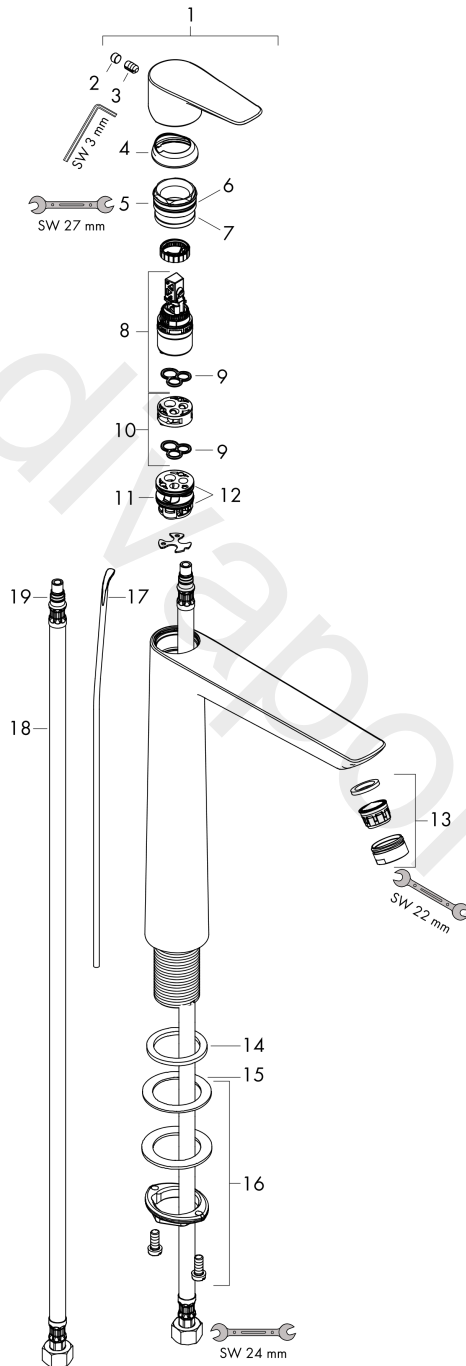

Talis E

Single lever basin mixer 240 with pop-up waste set 3 ticks

Finish: **Chrome** Article Number: **71779009**

Description

product features

- consists of: single lever basin mixer, waste set
- ComfortZone 240
- projection: 183 mm
- spout height: 234 mm
- handle variant: lever handle
- maximum flow rate at 3 bar: 1,9 l/min
- ceramic cartridge
- temperature limitation adjustable
- pop-up waste set G 1¼
- material waste set: metal
- connection type: G ½ connections
- connection dimension: DN15

Technology

Product image

Scale drawing

Flowchart

Talis E
Single lever basin mixer 240 with pop-up waste set 3 ticks
 Finish: **Chrome** Article Number: **71779009**

Exploded Drawing

Year of production: >04/20

Talis E**Single lever basin mixer 240 with pop-up waste set 3 ticks**Finish: **Chrome** Article Number: **71779009****Spare part list**

Year of production: >04/20

Pos.	Description	Article Number	Price	PU
1	handle	92687000	£ 51,00	1
2	screw cover	95704000	£ 3,30	1
3	hollow set screw M6x10 DIN 916	96029000	£ 3,30	1
4	flange	92625000	£ 35,00	1
5	nut	92689000	£ 25,00	1
6	O-ring 25x1,5	98146000	£ 3,30	1
7	O-ring 27x1,5	92527000	£ 13,30	1
8	cartridge, assy	95973000	£ 79,00	1
9	seal	98865000	£ 35,00	1
10	adapter for cartridge	92628000	£ 20,50	1
11	adapter for cartridge	98866000	£ 35,00	1
12	O-ring 23x2	98398000	£ 3,30	1
13	aerator M24x1 (1,9 l/min)	92300000	£ 35,00	1
14	flat seal	98749000	£ 6,10	1
15	fixing set (Ø 32)	13961000	£ 25,00	1
16	lever collar	97548000	£ 3,30	1
17	connection hose 600 mm M8x0,75 G1/2	92482000	£ 43,00	1
18	O-ring 7x1,5	98422000	£ 3,30	1
19	pull rod	96657000	£ 13,30	1
a	pop up waste	94139000	£ 96,00	1
b	pop up waste	94139007	-	1
c	fixation extension 35 mm	13898000	£ 79,00	1
d	lever arm 340mm (ball-Ø12mm)	96324000	£ 25,00	1