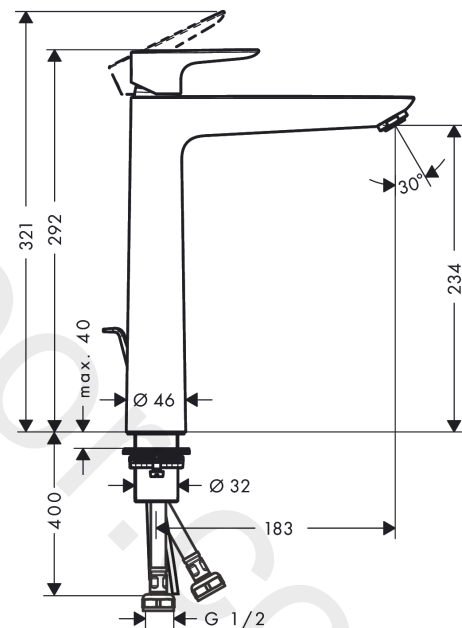

Talis E

Single lever basin mixer 240 with pop-up waste set 3 ticks

Finish: **Chrome** Article Number: **71779009**

Description

product features

- consists of: single lever basin mixer, waste set
- ComfortZone 240
- projection: 183 mm
- spout height: 234 mm
- handle variant: lever handle
- maximum flow rate at 3 bar: 1,9 l/min
- ceramic cartridge
- temperature limitation adjustable
- pop-up waste set G 1¼
- material waste set: metal
- connection type: G ½ connections
- connection dimension: DN15

Technology

Product image

Scale drawing

Flowchart

Talis E
Single lever basin mixer 240 with pop-up waste set 3 ticks
 Finish: **Chrome** Article Number: **71779009**

Exploded Drawing

Year of production: >04/20

Talis E**Single lever basin mixer 240 with pop-up waste set 3 ticks**Finish: **Chrome** Article Number: **71779009****Spare part list**

Year of production: >04/20

Pos.	Description	Article Number	Price	PU
1	handle	92687000	£ 51,00	1
2	screw cover	95704000	£ 3,30	1
3	hollow set screw M6x10 DIN 916	96029000	£ 3,30	1
4	flange	92625000	£ 35,00	1
5	nut	92689000	£ 25,00	1
6	O-ring 25x1,5	98146000	£ 3,30	1
7	O-ring 27x1,5	92527000	£ 13,30	1
8	cartridge, assy	95973000	£ 79,00	1
9	seal	98865000	£ 35,00	1
10	adapter for cartridge	92628000	£ 20,50	1
11	adapter for cartridge	98866000	£ 35,00	1
12	O-ring 23x2	98398000	£ 3,30	1
13	aerator M24x1 (1,9 l/min)	92300000	£ 35,00	1
14	flat seal	98749000	£ 6,10	1
15	fixing set (Ø 32)	13961000	£ 25,00	1
16	lever collar	97548000	£ 3,30	1
17	connection hose 600 mm M8x0,75 G1/2	92482000	£ 43,00	1
18	O-ring 7x1,5	98422000	£ 3,30	1
19	pull rod	96657000	£ 13,30	1
a	pop up waste	94139000	£ 96,00	1
b	pop up waste	94139007	-	1
c	fixation extension 35 mm	13898000	£ 79,00	1
d	lever arm 340mm (ball-Ø12mm)	96324000	£ 25,00	1