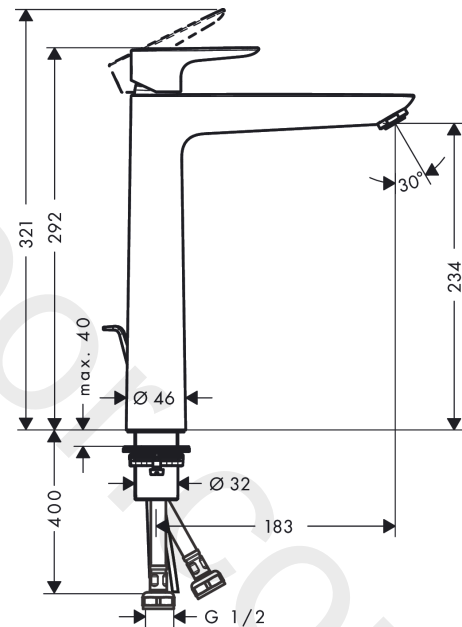

Scale drawing