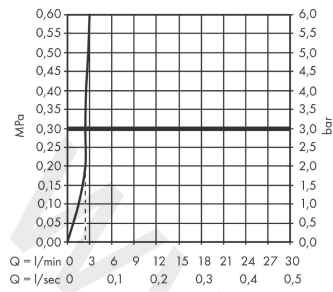

Talis E
Single lever basin mixer 240 with pop-up waste set 2 ticks
Finish: **Polished Gold Optic** Article Number: **71778999**

Flowchart

www.divapor.com