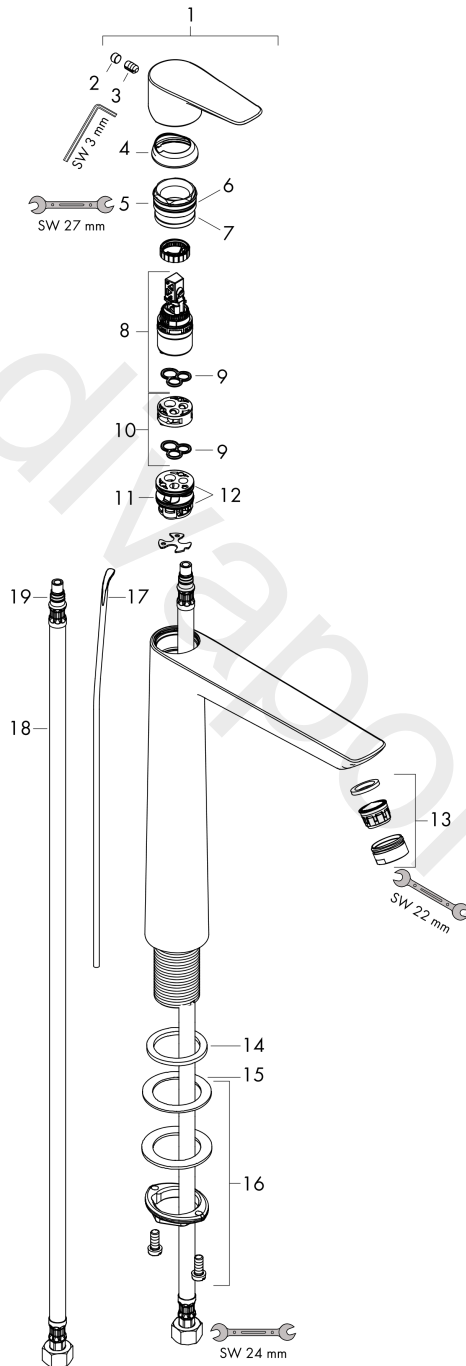

#### product features

- consists of: single lever basin mixer, waste set
- ComfortZone 240
- projection: 183 mm
- spout height: 234 mm
- handle variant: lever handle
- spray type: normal spray
- maximum flow rate at 3 bar: 3,8 l/min
- ceramic cartridge
- temperature limitation adjustable
- pop-up waste set G 1¼
- material waste set: metal
- connection type: G ½ connections
- connection dimension: DN15

### Scale drawing

**Talis E**  
**Single lever basin mixer 240 with pop-up waste set 2 ticks**  
 Finish: **Polished Gold Optic** Article Number: **71778999**

**Flowchart**

www.divapor.com

**Talis E**  
**Single lever basin mixer 240 with pop-up waste set 2 ticks**  
 Finish: **Polished Gold Optic** Article Number: **71778999**

**Exploded Drawing**

Year of production: >04/21

### Spare part list

Year of production: >04/21

Pos.	Description	Article Number	Price	PU
1	handle	92687990	£ 76,00	1
2	screw cover	95704000	£ 3,30	1
3	hollow set screw M6x10 DIN 916	96029000	£ 3,30	1
4	flange	92625990	£ 51,00	1
5	nut	92689000	£ 25,00	1
6	O-ring 25x1,5	98146000	£ 3,30	1
7	O-ring 27x1,5	92527000	£ 13,30	1
8	cartridge, assy	95973000	£ 79,00	1
9	seal	98865000	£ 35,00	1
10	adapter for cartridge	92628000	£ 20,50	1
11	adapter for cartridge	98866000	£ 35,00	1
12	O-ring 23x2	98398000	£ 3,30	1
13	aerator M24x1	98453990	£ 33,00	1
14	flat seal	98749000	£ 6,10	1
15	lever collar	97548000	£ 3,30	1
16	fixing set (Ø 32)	13961000	£ 25,00	1
17	pull rod	96657990	£ 19,80	1
18	connection hose 600 mm M8x0,75 G1/2	92482000	£ 43,00	1
19	O-ring 7x1,5	98422000	£ 3,30	1
a	pop up waste	94139990	£ 144,00	1
b	lever arm 340mm (ball-Ø12mm)	96324000	£ 25,00	1
c	fixation extension 35 mm	13898000	£ 79,00	1