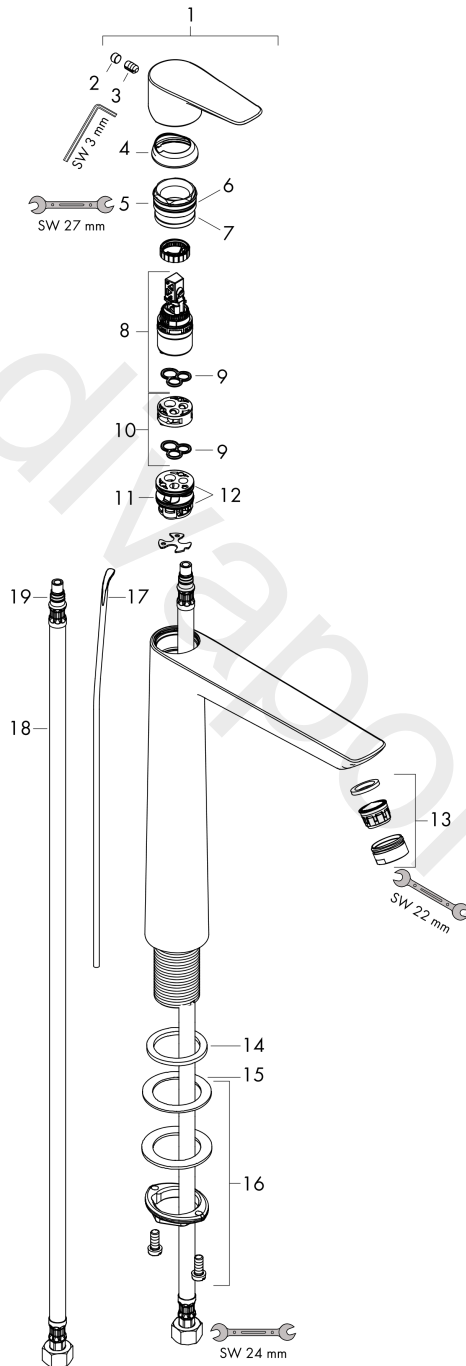

Talis E

Single lever basin mixer 240 with pop-up waste set 2 ticks

Finish: **Matt White** Article Number: **71778709**

Description

product features

- consists of: single lever basin mixer, waste set
- ComfortZone 240
- projection: 183 mm
- spout height: 234 mm
- handle variant: lever handle
- spray type: normal spray
- maximum flow rate at 3 bar: 3,8 l/min
- ceramic cartridge
- temperature limitation adjustable
- pop-up waste set G 1¼
- material waste set: metal
- connection type: G ½ connections
- connection dimension: DN15

Technology

Product image

Scale drawing

Talis E
Single lever basin mixer 240 with pop-up waste set 2 ticks
 Finish: **Matt White** Article Number: **71778709**

Flowchart

www.divapor.com

Talis E
Single lever basin mixer 240 with pop-up waste set 2 ticks
 Finish: **Matt White** Article Number: **71778709**

Exploded Drawing

Year of production: >04/21

Talis E**Single lever basin mixer 240 with pop-up waste set 2 ticks**Finish: **Matt White** Article Number: **71778709****Spare part list**

Year of production: >04/21

Pos.	Description	Article Number	Price	PU
1	handle	92687700	£ 76,00	1
2	screw cover	95704000	£ 3,30	1
3	hollow set screw M6x10 DIN 916	96029000	£ 3,30	1
4	flange	92625700	£ 51,00	1
5	nut	92689000	£ 25,00	1
6	O-ring 25x1,5	98146000	£ 3,30	1
7	O-ring 27x1,5	92527000	£ 13,30	1
8	cartridge, assy	95973000	£ 79,00	1
9	seal	98865000	£ 35,00	1
10	adapter for cartridge	92628000	£ 20,50	1
11	adapter for cartridge	98866000	£ 35,00	1
12	O-ring 23x2	98398000	£ 3,30	1
13	aerator M24x1	98453700	-	1
14	flat seal	98749000	£ 6,10	1
15	lever collar	97548000	£ 3,30	1
16	fixing set (Ø 32)	13961000	£ 25,00	1
17	pull rod	96657700	£ 19,80	1
18	connection hose 600 mm M8x0,75 G1/2	92482000	£ 43,00	1
19	O-ring 7x1,5	98422000	£ 3,30	1
a	pop up waste	94139700	£ 163,00	1
b	lever arm 340mm (ball-Ø12mm)	96324000	£ 25,00	1
c	fixation extension 35 mm	13898000	£ 79,00	1