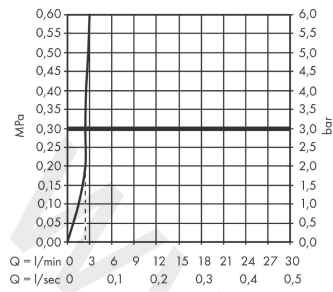

Talis E

Single lever basin mixer 240 with pop-up waste set 2 ticks

Finish: **Matt White** Article Number: **71778709**

Description

product features

- consists of: single lever basin mixer, waste set
- ComfortZone 240
- projection: 183 mm
- spout height: 234 mm
- handle variant: lever handle
- spray type: normal spray
- maximum flow rate at 3 bar: 3,8 l/min
- ceramic cartridge
- temperature limitation adjustable
- pop-up waste set G 1¼
- material waste set: metal
- connection type: G ½ connections
- connection dimension: DN15

Technology

Product image

Scale drawing

Talis E
Single lever basin mixer 240 with pop-up waste set 2 ticks
 Finish: **Matt White** Article Number: **71778709**

Flowchart

www.divapor.com

Talis E
Single lever basin mixer 240 with pop-up waste set 2 ticks
 Finish: **Matt White** Article Number: **71778709**

Exploded Drawing

Year of production: >04/21

Talis E**Single lever basin mixer 240 with pop-up waste set 2 ticks**Finish: **Matt White** Article Number: **71778709****Spare part list**

Year of production: >04/21