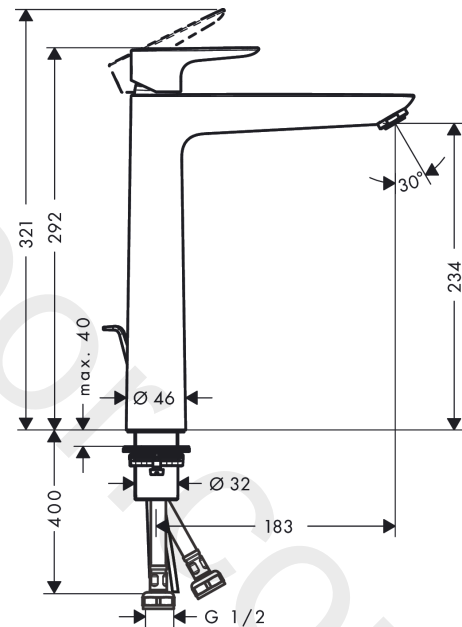

Talis E

Single lever basin mixer 240 with pop-up waste set 2 ticks

Finish: **Matt White** Article Number: **71778709**

Description

product features

- consists of: single lever basin mixer, waste set
- ComfortZone 240
- projection: 183 mm
- spout height: 234 mm
- handle variant: lever handle
- spray type: normal spray
- maximum flow rate at 3 bar: 3,8 l/min
- ceramic cartridge
- temperature limitation adjustable
- pop-up waste set G 1¼
- material waste set: metal
- connection type: G ½ connections
- connection dimension: DN15

Technology

Product image

Scale drawing

Talis E
Single lever basin mixer 240 with pop-up waste set 2 ticks
 Finish: **Matt White** Article Number: **71778709**

Flowchart

www.divapor.com

Talis E
Single lever basin mixer 240 with pop-up waste set 2 ticks
 Finish: **Matt White** Article Number: **71778709**

Exploded Drawing

Year of production: >04/21

Talis E**Single lever basin mixer 240 with pop-up waste set 2 ticks**Finish: **Matt White** Article Number: **71778709****Spare part list**

Year of production: >04/21

Pos.	Description	Article Number	Price	PU
1	handle	92687700	£ 76,00	1
2	screw cover	95704000	£ 3,30	1
3	hollow set screw M6x10 DIN 916	96029000	£ 3,30	1
4	flange	92625700	£ 51,00	1
5	nut	92689000	£ 25,00	1
6	O-ring 25x1,5	98146000	£ 3,30	1
7	O-ring 27x1,5	92527000	£ 13,30	1
8	cartridge, assy	95973000	£ 79,00	1
9	seal	98865000	£ 35,00	1
10	adapter for cartridge	92628000	£ 20,50	1
11	adapter for cartridge	98866000	£ 35,00	1
12	O-ring 23x2	98398000	£ 3,30	1
13	aerator M24x1	98453700	-	1
14	flat seal	98749000	£ 6,10	1
15	lever collar	97548000	£ 3,30	1
16	fixing set (Ø 32)	13961000	£ 25,00	1
17	pull rod	96657700	£ 19,80	1
18	connection hose 600 mm M8x0,75 G1/2	92482000	£ 43,00	1
19	O-ring 7x1,5	98422000	£ 3,30	1
a	pop up waste	94139700	£ 163,00	1
b	lever arm 340mm (ball-Ø12mm)	96324000	£ 25,00	1
c	fixation extension 35 mm	13898000	£ 79,00	1