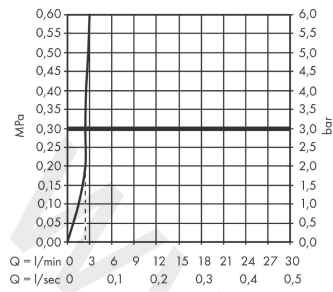

Talis E

Single lever basin mixer 240 with pop-up waste set 2 ticks

Finish: **Matt Black** Article Number: **71778679**

Description

product features

- consists of: single lever basin mixer, waste set
- ComfortZone 240
- projection: 183 mm
- spout height: 234 mm
- handle variant: lever handle
- spray type: normal spray
- maximum flow rate at 3 bar: 3,8 l/min
- ceramic cartridge
- temperature limitation adjustable
- pop-up waste set G 1¼
- material waste set: metal
- connection type: G ½ connections
- connection dimension: DN15

Technology

Product image

Scale drawing

Talis E
Single lever basin mixer 240 with pop-up waste set 2 ticks
 Finish: **Matt Black** Article Number: **71778679**

Flowchart

www.divapor.com

Talis E
Single lever basin mixer 240 with pop-up waste set 2 ticks
 Finish: **Matt Black** Article Number: **71778679**

Exploded Drawing

Year of production: >04/21

Talis E**Single lever basin mixer 240 with pop-up waste set 2 ticks**Finish: **Matt Black** Article Number: **71778679****Spare part list**

Year of production: >04/21