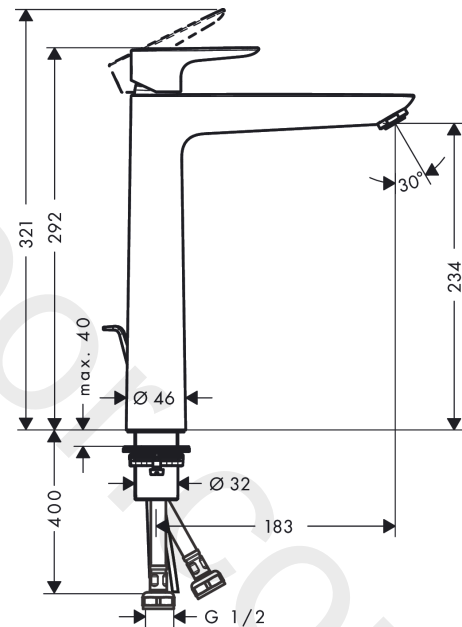

Talis E

Single lever basin mixer 240 with pop-up waste set 2 ticks

Finish: **Matt Black** Article Number: **71778679**

Description

product features

- consists of: single lever basin mixer, waste set
- ComfortZone 240
- projection: 183 mm
- spout height: 234 mm
- handle variant: lever handle
- spray type: normal spray
- maximum flow rate at 3 bar: 3,8 l/min
- ceramic cartridge
- temperature limitation adjustable
- pop-up waste set G 1¼
- material waste set: metal
- connection type: G ½ connections
- connection dimension: DN15

Technology

Product image

Scale drawing

Talis E
Single lever basin mixer 240 with pop-up waste set 2 ticks
 Finish: **Matt Black** Article Number: **71778679**

Flowchart

www.divapor.com

Talis E
Single lever basin mixer 240 with pop-up waste set 2 ticks
 Finish: **Matt Black** Article Number: **71778679**

Exploded Drawing

Year of production: >04/21

Talis E**Single lever basin mixer 240 with pop-up waste set 2 ticks**Finish: **Matt Black** Article Number: **71778679****Spare part list**

Year of production: >04/21

Pos.	Description	Article Number	Price	PU
1	handle	92687670	£ 76,00	1
2	screw cover	95704000	£ 3,30	1
3	hollow set screw M6x10 DIN 916	96029000	£ 3,30	1
4	flange	92625670	£ 51,00	1
5	nut	92689000	£ 25,00	1
6	O-ring 25x1,5	98146000	£ 3,30	1
7	O-ring 27x1,5	92527000	£ 13,30	1
8	cartridge, assy	95973000	£ 79,00	1
9	seal	98865000	£ 35,00	1
10	adapter for cartridge	92628000	£ 20,50	1
11	adapter for cartridge	98866000	£ 35,00	1
12	O-ring 23x2	98398000	£ 3,30	1
13	aerator M24x1	98453670	£ 33,00	1
14	flat seal	98749000	£ 6,10	1
15	lever collar	97548000	£ 3,30	1
16	fixing set (Ø 32)	13961000	£ 25,00	1
17	pull rod	96657670	£ 19,80	1
18	connection hose 600 mm M8x0,75 G1/2	92482000	£ 43,00	1
19	O-ring 7x1,5	98422000	£ 3,30	1
a	pop up waste	94139670	£ 163,00	1
b	lever arm 340mm (ball-Ø12mm)	96324000	£ 25,00	1
c	fixation extension 35 mm	13898000	£ 79,00	1