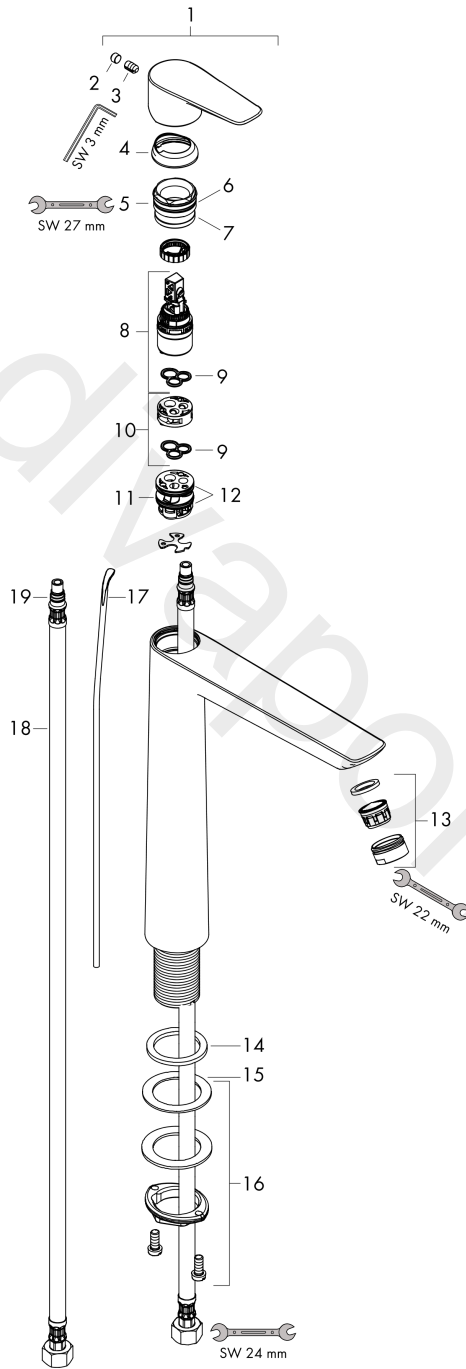

Talis E

Single lever basin mixer 240 with pop-up waste set 2 ticks

Finish: **Matt Black** Article Number: **71778679**

Description

product features

- consists of: single lever basin mixer, waste set
- ComfortZone 240
- projection: 183 mm
- spout height: 234 mm
- handle variant: lever handle
- spray type: normal spray
- maximum flow rate at 3 bar: 3,8 l/min
- ceramic cartridge
- temperature limitation adjustable
- pop-up waste set G 1¼
- material waste set: metal
- connection type: G ½ connections
- connection dimension: DN15

Technology

Product image

Scale drawing

Talis E
Single lever basin mixer 240 with pop-up waste set 2 ticks
 Finish: **Matt Black** Article Number: **71778679**

Flowchart

www.divapor.com

Talis E
Single lever basin mixer 240 with pop-up waste set 2 ticks
 Finish: **Matt Black** Article Number: **71778679**

Exploded Drawing

Year of production: >04/21

Talis E**Single lever basin mixer 240 with pop-up waste set 2 ticks**Finish: **Matt Black** Article Number: **71778679****Spare part list**

Year of production: >04/21

Pos.	Description	Article Number	Price	PU
1	handle	92687670	£ 76,00	1
2	screw cover	95704000	£ 3,30	1
3	hollow set screw M6x10 DIN 916	96029000	£ 3,30	1
4	flange	92625670	£ 51,00	1
5	nut	92689000	£ 25,00	1
6	O-ring 25x1,5	98146000	£ 3,30	1
7	O-ring 27x1,5	92527000	£ 13,30	1
8	cartridge, assy	95973000	£ 79,00	1
9	seal	98865000	£ 35,00	1
10	adapter for cartridge	92628000	£ 20,50	1
11	adapter for cartridge	98866000	£ 35,00	1
12	O-ring 23x2	98398000	£ 3,30	1
13	aerator M24x1	98453670	£ 33,00	1
14	flat seal	98749000	£ 6,10	1
15	lever collar	97548000	£ 3,30	1
16	fixing set (Ø 32)	13961000	£ 25,00	1
17	pull rod	96657670	£ 19,80	1
18	connection hose 600 mm M8x0,75 G1/2	92482000	£ 43,00	1
19	O-ring 7x1,5	98422000	£ 3,30	1
a	pop up waste	94139670	£ 163,00	1
b	lever arm 340mm (ball-Ø12mm)	96324000	£ 25,00	1
c	fixation extension 35 mm	13898000	£ 79,00	1