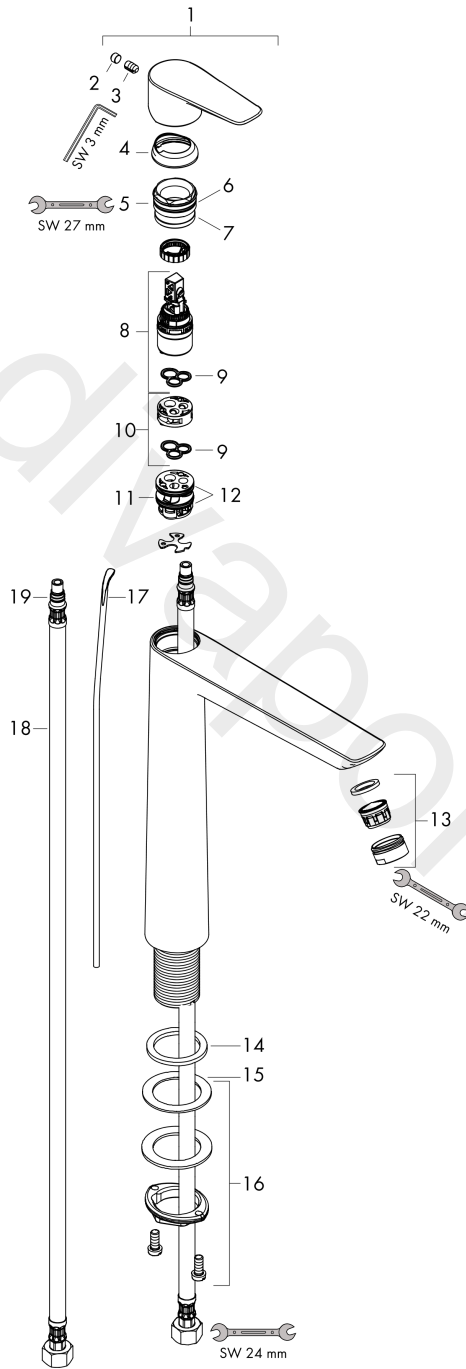

Talis E

Single lever basin mixer 240 with pop-up waste set 2 ticks

Finish: **Brushed Black Chrome** Article Number: **71778349**

Description

product features

- consists of: single lever basin mixer, waste set
- ComfortZone 240
- projection: 183 mm
- spout height: 234 mm
- handle variant: lever handle
- spray type: normal spray
- maximum flow rate at 3 bar: 3,8 l/min
- ceramic cartridge
- temperature limitation adjustable
- pop-up waste set G 1¼
- material waste set: metal
- connection type: G ½ connections
- connection dimension: DN15

Exploded Drawing

Year of production: >04/21

Talis E

Single lever basin mixer 240 with pop-up waste set 2 ticks

Finish: **Brushed Black Chrome** Article Number: **71778349**

Spare part list

Year of production: >04/21

| Pos. | Description | Article Number | Price | PU |
|------|-------------------------------------|----------------|----------|----|
| 1 | handle | 92687340 | £ 76,00 | 1 |
| 2 | screw cover | 95704000 | £ 3,30 | 1 |
| 3 | hollow set screw M6x10 DIN 916 | 96029000 | £ 3,30 | 1 |
| 4 | flange | 92625340 | £ 51,00 | 1 |
| 5 | nut | 92689000 | £ 25,00 | 1 |
| 6 | O-ring 25x1,5 | 98146000 | £ 3,30 | 1 |
| 7 | O-ring 27x1,5 | 92527000 | £ 13,30 | 1 |
| 8 | cartridge, assy | 95973000 | £ 79,00 | 1 |
| 9 | seal | 98865000 | £ 35,00 | 1 |
| 10 | adapter for cartridge | 92628000 | £ 20,50 | 1 |
| 11 | adapter for cartridge | 98866000 | £ 35,00 | 1 |
| 12 | O-ring 23x2 | 98398000 | £ 3,30 | 1 |
| 13 | aerator M24x1 | 98453340 | £ 33,00 | 1 |
| 14 | flat seal | 98749000 | £ 6,10 | 1 |
| 15 | lever collar | 97548000 | £ 3,30 | 1 |
| 16 | fixing set (Ø 32) | 13961000 | £ 25,00 | 1 |
| 17 | pull rod | 96657340 | £ 19,80 | 1 |
| 18 | connection hose 600 mm M8x0,75 G1/2 | 92482000 | £ 43,00 | 1 |
| 19 | O-ring 7x1,5 | 98422000 | £ 3,30 | 1 |
| a | pop up waste | 94139340 | £ 163,00 | 1 |
| b | lever arm 340mm (ball-Ø12mm) | 96324000 | £ 25,00 | 1 |
| c | fixation extension 35 mm | 13898000 | £ 79,00 | 1 |