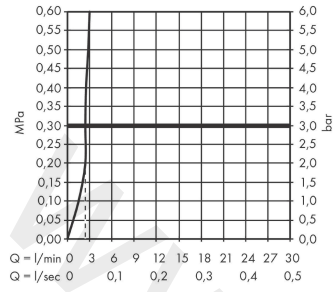

Talis E

Single lever basin mixer 240 with pop-up waste set 2 ticks

Finish: **Brushed Black Chrome** Article Number: **71778349**

Description

product features

- consists of: single lever basin mixer, waste set
- ComfortZone 240
- projection: 183 mm
- spout height: 234 mm
- handle variant: lever handle
- spray type: normal spray
- maximum flow rate at 3 bar: 3,8 l/min
- ceramic cartridge
- temperature limitation adjustable
- pop-up waste set G 1¼
- material waste set: metal
- connection type: G ½ connections
- connection dimension: DN15

Technology

Product image

Scale drawing

Talis E
Single lever basin mixer 240 with pop-up waste set 2 ticks
 Finish: **Brushed Black Chrome** Article Number: **71778349**

Flowchart

www.divapor.com

Talis E
Single lever basin mixer 240 with pop-up waste set 2 ticks
 Finish: **Brushed Black Chrome** Article Number: **71778349**

Exploded Drawing

Year of production: >04/21

Talis E

Single lever basin mixer 240 with pop-up waste set 2 ticks

Finish: **Brushed Black Chrome** Article Number: **71778349**

Spare part list

Year of production: >04/21