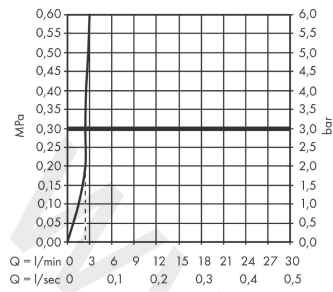

Talis E**Single lever basin mixer 240 with pop-up waste set 2 ticks**Finish: **Brushed Bronze** Article Number: **71778149****Description****product features**

- consists of: single lever basin mixer, waste set
- ComfortZone 240
- projection: 183 mm
- spout height: 234 mm
- handle variant: lever handle
- spray type: normal spray
- maximum flow rate at 3 bar: 3,8 l/min
- ceramic cartridge
- temperature limitation adjustable
- pop-up waste set G 1¼
- material waste set: metal
- connection type: G ½ connections
- connection dimension: DN15

Technology**Product image****Scale drawing**

Talis E
Single lever basin mixer 240 with pop-up waste set 2 ticks
 Finish: **Brushed Bronze** Article Number: **71778149**

Flowchart

www.divapor.com

Talis E
Single lever basin mixer 240 with pop-up waste set 2 ticks
 Finish: **Brushed Bronze** Article Number: **71778149**

Exploded Drawing

Year of production: >04/21

Talis E**Single lever basin mixer 240 with pop-up waste set 2 ticks**Finish: **Brushed Bronze** Article Number: **71778149****Spare part list**

Year of production: >04/21