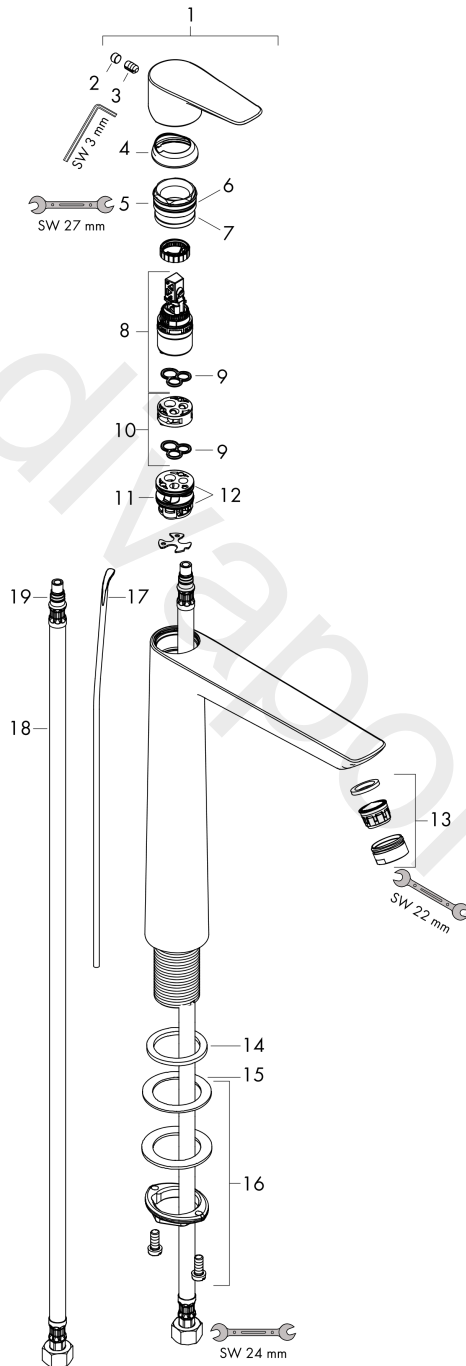

Talis E**Single lever basin mixer 240 with pop-up waste set 2 ticks**Finish: **Brushed Bronze** Article Number: **71778149****Description****product features**

- consists of: single lever basin mixer, waste set
- ComfortZone 240
- projection: 183 mm
- spout height: 234 mm
- handle variant: lever handle
- spray type: normal spray
- maximum flow rate at 3 bar: 3,8 l/min
- ceramic cartridge
- temperature limitation adjustable
- pop-up waste set G 1¼
- material waste set: metal
- connection type: G ½ connections
- connection dimension: DN15

Technology**Product image****Scale drawing**

Talis E
Single lever basin mixer 240 with pop-up waste set 2 ticks
 Finish: **Brushed Bronze** Article Number: **71778149**

Flowchart

www.divapor.com

Talis E
Single lever basin mixer 240 with pop-up waste set 2 ticks
 Finish: **Brushed Bronze** Article Number: **71778149**

Exploded Drawing

Year of production: >04/21

Talis E**Single lever basin mixer 240 with pop-up waste set 2 ticks**Finish: **Brushed Bronze** Article Number: **71778149****Spare part list**

Year of production: >04/21

Pos.	Description	Article Number	Price	PU
1	handle	92687140	£ 76,00	1
2	screw cover	95704000	£ 3,30	1
3	hollow set screw M6x10 DIN 916	96029000	£ 3,30	1
4	flange	92625140	£ 51,00	1
5	nut	92689000	£ 25,00	1
6	O-ring 25x1,5	98146000	£ 3,30	1
7	O-ring 27x1,5	92527000	£ 13,30	1
8	cartridge, assy	95973000	£ 79,00	1
9	seal	98865000	£ 35,00	1
10	adapter for cartridge	92628000	£ 20,50	1
11	adapter for cartridge	98866000	£ 35,00	1
12	O-ring 23x2	98398000	£ 3,30	1
13	aerator M24x1	98453140	£ 33,00	1
14	flat seal	98749000	£ 6,10	1
15	lever collar	97548000	£ 3,30	1
16	fixing set (Ø 32)	13961000	£ 25,00	1
17	pull rod	96657140	£ 19,80	1
18	connection hose 600 mm M8x0,75 G1/2	92482000	£ 43,00	1
19	O-ring 7x1,5	98422000	£ 3,30	1
a	pop up waste	94139140	£ 163,00	1
b	lever arm 340mm (ball-Ø12mm)	96324000	£ 25,00	1
c	fixation extension 35 mm	13898000	£ 79,00	1