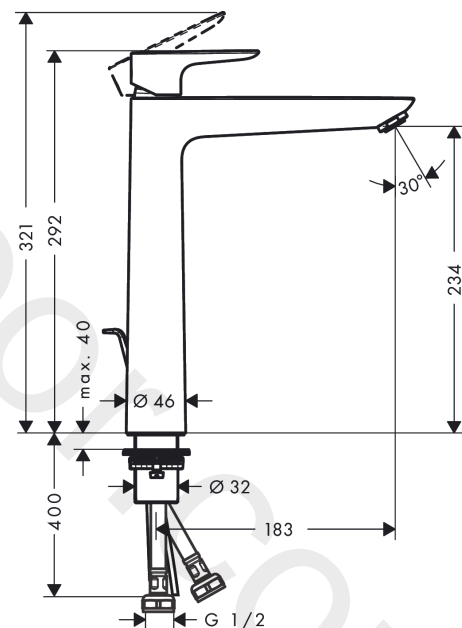

Talis E**Single lever basin mixer 240 with pop-up waste set 2 ticks**Finish: **Brushed Bronze** Article Number: **71778149****Description****product features**

- consists of: single lever basin mixer, waste set
- ComfortZone 240
- projection: 183 mm
- spout height: 234 mm
- handle variant: lever handle
- spray type: normal spray
- maximum flow rate at 3 bar: 3,8 l/min
- ceramic cartridge
- temperature limitation adjustable
- pop-up waste set G 1¼
- material waste set: metal
- connection type: G ½ connections
- connection dimension: DN15

Technology**Product image****Scale drawing**

Talis E
Single lever basin mixer 240 with pop-up waste set 2 ticks
 Finish: **Brushed Bronze** Article Number: **71778149**

Flowchart

www.divapor.com

Talis E
Single lever basin mixer 240 with pop-up waste set 2 ticks
 Finish: **Brushed Bronze** Article Number: **71778149**

Exploded Drawing

Year of production: >04/21

Talis E**Single lever basin mixer 240 with pop-up waste set 2 ticks**Finish: **Brushed Bronze** Article Number: **71778149****Spare part list**

Year of production: >04/21

Pos.	Description	Article Number	Price	PU
1	handle	92687140	£ 76,00	1
2	screw cover	95704000	£ 3,30	1
3	hollow set screw M6x10 DIN 916	96029000	£ 3,30	1
4	flange	92625140	£ 51,00	1
5	nut	92689000	£ 25,00	1
6	O-ring 25x1,5	98146000	£ 3,30	1
7	O-ring 27x1,5	92527000	£ 13,30	1
8	cartridge, assy	95973000	£ 79,00	1
9	seal	98865000	£ 35,00	1
10	adapter for cartridge	92628000	£ 20,50	1
11	adapter for cartridge	98866000	£ 35,00	1
12	O-ring 23x2	98398000	£ 3,30	1
13	aerator M24x1	98453140	£ 33,00	1
14	flat seal	98749000	£ 6,10	1
15	lever collar	97548000	£ 3,30	1
16	fixing set (Ø 32)	13961000	£ 25,00	1
17	pull rod	96657140	£ 19,80	1
18	connection hose 600 mm M8x0,75 G1/2	92482000	£ 43,00	1
19	O-ring 7x1,5	98422000	£ 3,30	1
a	pop up waste	94139140	£ 163,00	1
b	lever arm 340mm (ball-Ø12mm)	96324000	£ 25,00	1
c	fixation extension 35 mm	13898000	£ 79,00	1