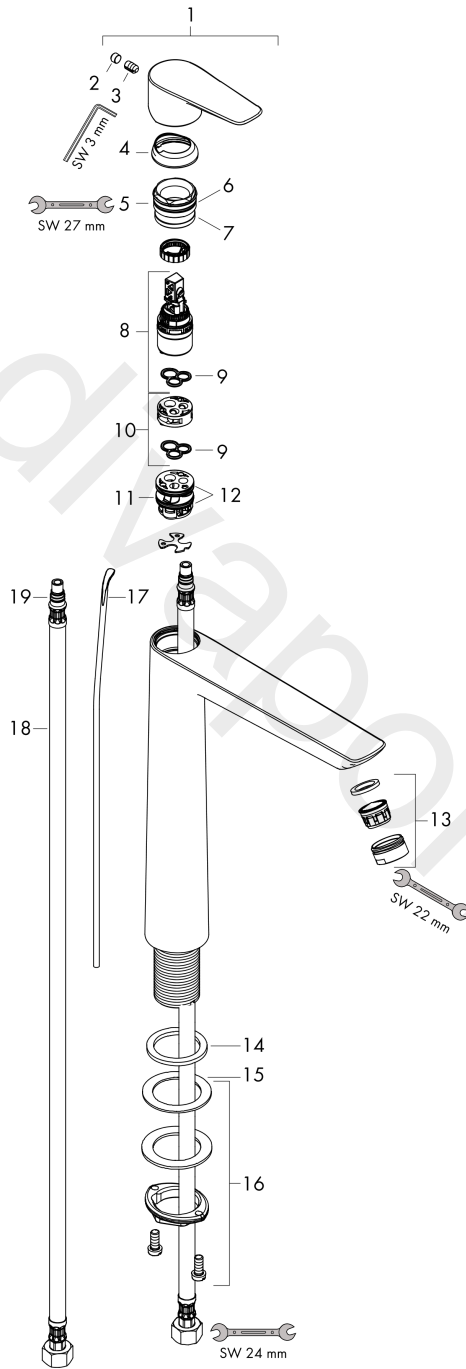

Talis E

Single lever basin mixer 240 with pop-up waste set 2 ticks

Finish: **Chrome** Article Number: **71778009**

Description

product features

- consists of: single lever basin mixer, waste set
- ComfortZone 240
- projection: 183 mm
- spout height: 234 mm
- handle variant: lever handle
- spray type: normal spray
- maximum flow rate at 3 bar: 3,8 l/min
- ceramic cartridge
- temperature limitation adjustable
- pop-up waste set G 1¼
- material waste set: metal
- connection type: G ½ connections
- connection dimension: DN15

Technology

Product image

Scale drawing

Talis E
Single lever basin mixer 240 with pop-up waste set 2 ticks
 Finish: **Chrome** Article Number: **71778009**

Flowchart

www.divapor.com

Talis E
Single lever basin mixer 240 with pop-up waste set 2 ticks
 Finish: **Chrome** Article Number: **71778009**

Exploded Drawing

Year of production: >04/20

Talis E

Single lever basin mixer 240 with pop-up waste set 2 ticks

Finish: **Chrome** Article Number: **71778009**

Spare part list

Year of production: >04/20

Pos.	Description	Article Number	Price	PU
1	handle	92687000	£ 51,00	1
2	screw cover	95704000	£ 3,30	1
3	hollow set screw M6x10 DIN 916	96029000	£ 3,30	1
4	flange	92625000	£ 35,00	1
5	nut	92689000	£ 25,00	1
6	O-ring 25x1,5	98146000	£ 3,30	1
7	O-ring 27x1,5	92527000	£ 13,30	1
8	cartridge, assy	95973000	£ 79,00	1
9	seal	98865000	£ 35,00	1
10	adapter for cartridge	92628000	£ 20,50	1
11	adapter for cartridge	98866000	£ 35,00	1
12	O-ring 23x2	98398000	£ 3,30	1
13	aerator M24x1	98453000	£ 20,50	1
14	flat seal	98749000	£ 6,10	1
15	fixing set (Ø 32)	13961000	£ 25,00	1
16	lever collar	97548000	£ 3,30	1
17	pull rod	96657000	£ 13,30	1
18	connection hose 600 mm M8x0,75 G1/2	92482000	£ 43,00	1
19	O-ring 7x1,5	98422000	£ 3,30	1
a	pop up waste	94139000	£ 96,00	1
b	pop up waste	94139007	-	1
c	fixation extension 35 mm	13898000	£ 79,00	1
d	lever arm 340mm (ball-Ø12mm)	96324000	£ 25,00	1