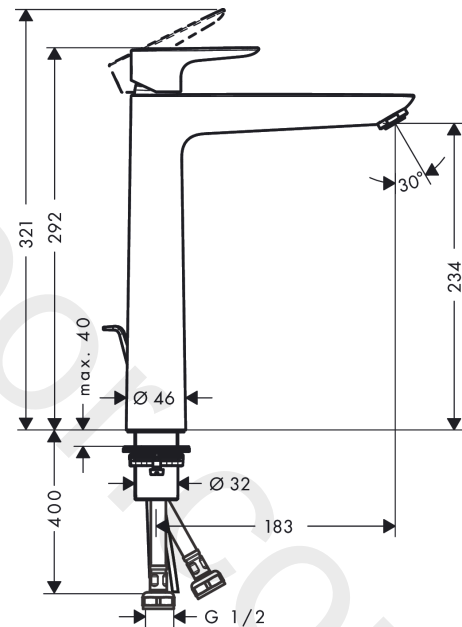

Talis E

Single lever basin mixer 240 with pop-up waste set 2 ticks

Finish: **Chrome** Article Number: **71778009**

Description

product features

- consists of: single lever basin mixer, waste set
- ComfortZone 240
- projection: 183 mm
- spout height: 234 mm
- handle variant: lever handle
- spray type: normal spray
- maximum flow rate at 3 bar: 3,8 l/min
- ceramic cartridge
- temperature limitation adjustable
- pop-up waste set G 1¼
- material waste set: metal
- connection type: G ½ connections
- connection dimension: DN15

Technology

Product image

Scale drawing

Talis E
Single lever basin mixer 240 with pop-up waste set 2 ticks
 Finish: **Chrome** Article Number: **71778009**

Flowchart

www.divapor.com

Talis E
Single lever basin mixer 240 with pop-up waste set 2 ticks
 Finish: **Chrome** Article Number: **71778009**

Exploded Drawing

Year of production: >04/20

Talis E

Single lever basin mixer 240 with pop-up waste set 2 ticks

Finish: **Chrome** Article Number: **71778009**

Spare part list

Year of production: >04/20

Pos.	Description	Article Number	Price	PU
1	handle	92687000	£ 51,00	1
2	screw cover	95704000	£ 3,30	1
3	hollow set screw M6x10 DIN 916	96029000	£ 3,30	1
4	flange	92625000	£ 35,00	1
5	nut	92689000	£ 25,00	1
6	O-ring 25x1,5	98146000	£ 3,30	1
7	O-ring 27x1,5	92527000	£ 13,30	1
8	cartridge, assy	95973000	£ 79,00	1
9	seal	98865000	£ 35,00	1
10	adapter for cartridge	92628000	£ 20,50	1
11	adapter for cartridge	98866000	£ 35,00	1
12	O-ring 23x2	98398000	£ 3,30	1
13	aerator M24x1	98453000	£ 20,50	1
14	flat seal	98749000	£ 6,10	1
15	fixing set (Ø 32)	13961000	£ 25,00	1
16	lever collar	97548000	£ 3,30	1
17	pull rod	96657000	£ 13,30	1
18	connection hose 600 mm M8x0,75 G1/2	92482000	£ 43,00	1
19	O-ring 7x1,5	98422000	£ 3,30	1
a	pop up waste	94139000	£ 96,00	1
b	pop up waste	94139007	-	1
c	fixation extension 35 mm	13898000	£ 79,00	1
d	lever arm 340mm (ball-Ø12mm)	96324000	£ 25,00	1