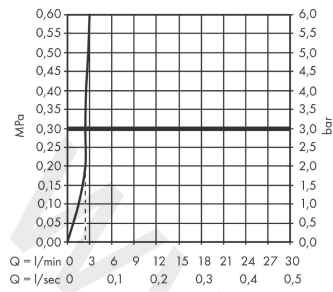

Talis E

Single lever basin mixer 240 with pop-up waste set 2 ticks

Finish: **Chrome** Article Number: **71778009**

Description

product features

- consists of: single lever basin mixer, waste set
- ComfortZone 240
- projection: 183 mm
- spout height: 234 mm
- handle variant: lever handle
- spray type: normal spray
- maximum flow rate at 3 bar: 3,8 l/min
- ceramic cartridge
- temperature limitation adjustable
- pop-up waste set G 1¼
- material waste set: metal
- connection type: G ½ connections
- connection dimension: DN15

Technology

Product image

Scale drawing

Talis E
Single lever basin mixer 240 with pop-up waste set 2 ticks
 Finish: **Chrome** Article Number: **71778009**

Flowchart

www.divapor.com

Talis E
Single lever basin mixer 240 with pop-up waste set 2 ticks
 Finish: **Chrome** Article Number: **71778009**

Exploded Drawing

Year of production: >04/20

Talis E

Single lever basin mixer 240 with pop-up waste set 2 ticks

Finish: **Chrome** Article Number: **71778009**

Spare part list

Year of production: >04/20

Pos.	Description	Article Number	Price	PU
1	handle	92687000	£ 51,00	1
2	screw cover	95704000	£ 3,30	1
3	hollow set screw M6x10 DIN 916	96029000	£ 3,30	1
4	flange	92625000	£ 35,00	1
5	nut	92689000	£ 25,00	1
6	O-ring 25x1,5	98146000	£ 3,30	1
7	O-ring 27x1,5	92527000	£ 13,30	1
8	cartridge, assy	95973000	£ 79,00	1
9	seal	98865000	£ 35,00	1
10	adapter for cartridge	92628000	£ 20,50	1
11	adapter for cartridge	98866000	£ 35,00	1
12	O-ring 23x2	98398000	£ 3,30	1
13	aerator M24x1	98453000	£ 20,50	1
14	flat seal	98749000	£ 6,10	1
15	fixing set (Ø 32)	13961000	£ 25,00	1
16	lever collar	97548000	£ 3,30	1
17	pull rod	96657000	£ 13,30	1
18	connection hose 600 mm M8x0,75 G1/2	92482000	£ 43,00	1
19	O-ring 7x1,5	98422000	£ 3,30	1
a	pop up waste	94139000	£ 96,00	1
b	pop up waste	94139007	-	1
c	fixation extension 35 mm	13898000	£ 79,00	1
d	lever arm 340mm (ball-Ø12mm)	96324000	£ 25,00	1