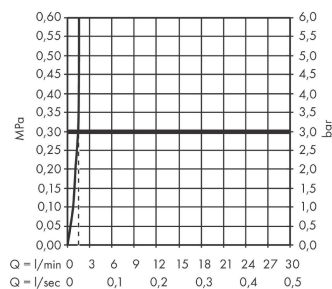

Talis E

Single lever basin mixer 110 with pop-up waste set 3 ticks

Finish: Polished Gold Optic Article Number: 71777999

Description

product features

- consists of: single lever basin mixer, waste set
- ComfortZone 110
- projection: 112 mm
- spout height: 104 mm
- handle variant: lever handle
- maximum flow rate at 3 bar: 1,9 l/min
- ceramic cartridge
- temperature limitation adjustable
- pop-up waste set G 1¼
- material waste set: metal
- connection type: G ½ connections
- connection dimension: DN15

Technology

Product image

Scale drawing

Flowchart