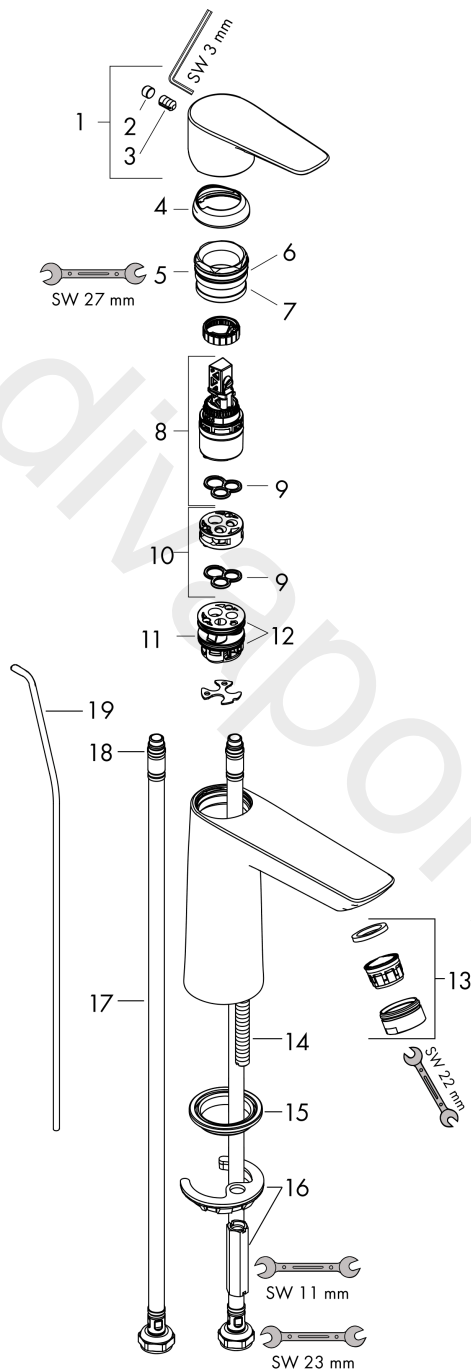

Talis E
Single lever basin mixer 110 with pop-up waste set 3 ticks
Finish: **Polished Gold Optic** Article Number: **71777999**

Exploded Drawing

Year of production: >04/20

Talis E

Single lever basin mixer 110 with pop-up waste set 3 ticks

Finish: **Polished Gold Optic** Article Number: **71777999**

Spare part list

Year of production: >04/20

Pos.	Description	Article Number	Price	PU
1	handle	92687990	£ 76,00	1
2	screw cover	95704000	£ 3,30	1
3	hollow set screw M6x10 DIN 916	96029000	£ 3,30	1
4	flange	92625990	£ 51,00	1
5	nut	92689000	£ 25,00	1
6	O-ring 25x1,5	98146000	£ 3,30	1
7	O-ring 27x1,5	92527000	£ 13,30	1
8	cartridge, assy	95973000	£ 79,00	1
9	seal	98865000	£ 35,00	1
10	adapter for cartridge	92628000	£ 20,50	1
11	adapter for cartridge	98866000	£ 35,00	1
12	O-ring 23x2	98398000	£ 3,30	1
13	aerator M24x1 (1,9 l/min)	92300990	£ 51,00	1
14	screw M8 x 68	97736000	£ 6,10	1
15	seal Ø 42	98722000	£ 6,10	1
16	fixing set	96016000	£ 35,00	1
17	connection hose 450 mm G½	93020000	£ 35,00	1
18	O-ring 6,6x1,6	93019000	£ 3,30	1
19	pull rod	96657990	£ 19,80	1
a	pop up waste	94139000	£ 96,00	1
b	pop up waste	94139007	-	1