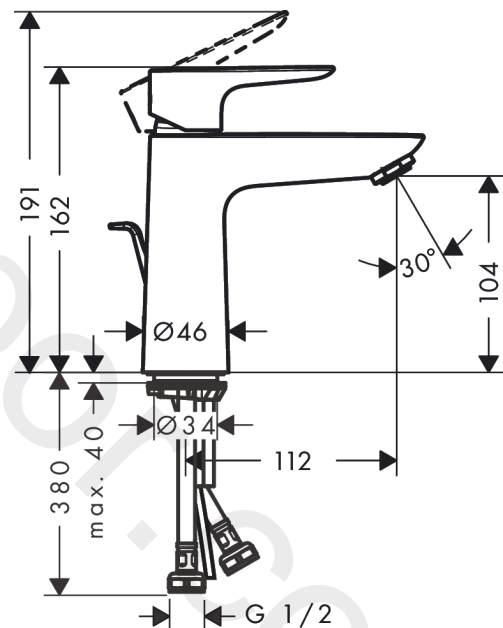

Scale drawing