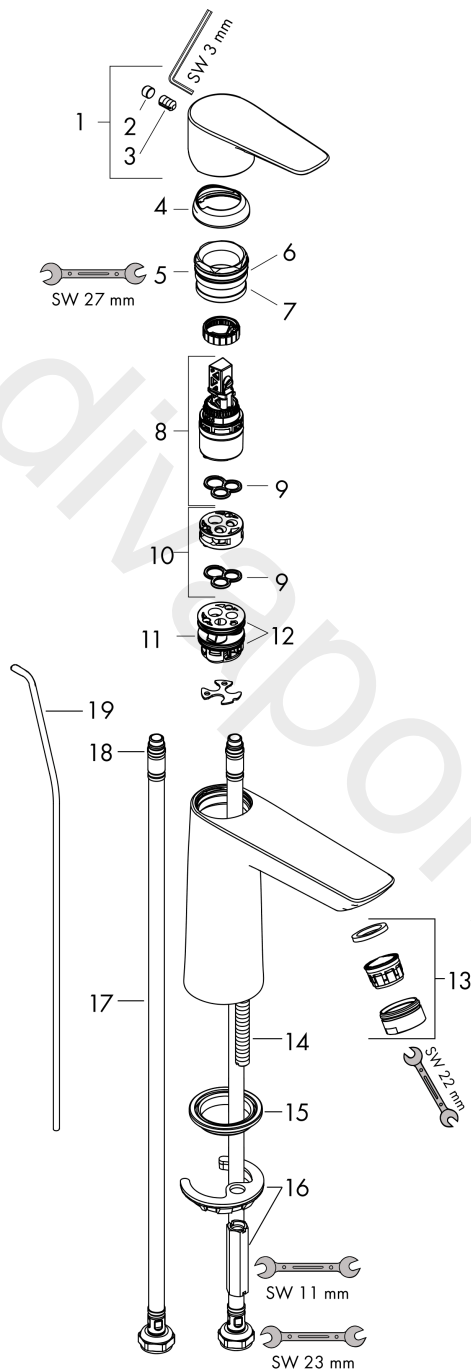

Talis E

Single lever basin mixer 110 with pop-up waste set 3 ticks

Finish: **Matt Black** Article Number: **71777679**

Description

product features

- consists of: single lever basin mixer, waste set
- ComfortZone 110
- projection: 112 mm
- spout height: 104 mm
- handle variant: lever handle
- maximum flow rate at 3 bar: 1,9 l/min
- ceramic cartridge
- temperature limitation adjustable
- pop-up waste set G 1¼
- material waste set: metal
- connection type: G ½ connections
- connection dimension: DN15

Technology

Product image

Scale drawing

Flowchart

Talis E
Single lever basin mixer 110 with pop-up waste set 3 ticks
 Finish: **Matt Black** Article Number: **71777679**

Exploded Drawing

Year of production: >04/20

Talis E**Single lever basin mixer 110 with pop-up waste set 3 ticks**Finish: **Matt Black** Article Number: **71777679****Spare part list**

Year of production: >04/20

Pos.	Description	Article Number	Price	PU
1	handle	92687670	£ 76,00	1
2	screw cover	95704000	£ 3,30	1
3	hollow set screw M6x10 DIN 916	96029000	£ 3,30	1
4	flange	92625670	£ 51,00	1
5	nut	92689000	£ 25,00	1
6	O-ring 25x1,5	98146000	£ 3,30	1
7	O-ring 27x1,5	92527000	£ 13,30	1
8	cartridge, assy	95973000	£ 79,00	1
9	seal	98865000	£ 35,00	1
10	adapter for cartridge	92628000	£ 20,50	1
11	adapter for cartridge	98866000	£ 35,00	1
12	O-ring 23x2	98398000	£ 3,30	1
13	aerator M24x1 (1,9 l/min)	92300670	£ 51,00	1
14	screw M8 x 68	97736000	£ 6,10	1
15	seal Ø 42	98722000	£ 6,10	1
16	fixing set	96016000	£ 35,00	1
17	connection hose 450 mm G½	93020000	£ 35,00	1
18	O-ring 6,6x1,6	93019000	£ 3,30	1
19	pull rod	96657670	£ 19,80	1
a	pop up waste	94139000	£ 96,00	1
b	pop up waste	94139007	-	1