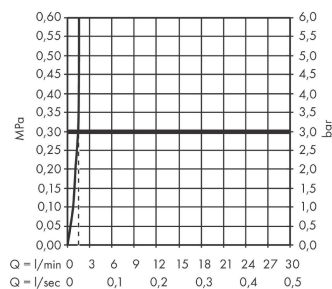

Talis E

Single lever basin mixer 110 with pop-up waste set 3 ticks

Finish: **Matt Black** Article Number: **71777679**

Description

product features

- consists of: single lever basin mixer, waste set
- ComfortZone 110
- projection: 112 mm
- spout height: 104 mm
- handle variant: lever handle
- maximum flow rate at 3 bar: 1,9 l/min
- ceramic cartridge
- temperature limitation adjustable
- pop-up waste set G 1¼
- material waste set: metal
- connection type: G ½ connections
- connection dimension: DN15

Technology

Product image

Scale drawing

Flowchart

Talis E
Single lever basin mixer 110 with pop-up waste set 3 ticks
 Finish: **Matt Black** Article Number: **71777679**

Exploded Drawing

Year of production: >04/20

Talis E**Single lever basin mixer 110 with pop-up waste set 3 ticks**Finish: **Matt Black** Article Number: **71777679****Spare part list**

Year of production: >04/20

Pos.	Description	Article Number	Price	PU
1	handle	92687670	£ 76,00	1
2	screw cover	95704000	£ 3,30	1
3	hollow set screw M6x10 DIN 916	96029000	£ 3,30	1
4	flange	92625670	£ 51,00	1
5	nut	92689000	£ 25,00	1
6	O-ring 25x1,5	98146000	£ 3,30	1
7	O-ring 27x1,5	92527000	£ 13,30	1
8	cartridge, assy	95973000	£ 79,00	1
9	seal	98865000	£ 35,00	1
10	adapter for cartridge	92628000	£ 20,50	1
11	adapter for cartridge	98866000	£ 35,00	1
12	O-ring 23x2	98398000	£ 3,30	1
13	aerator M24x1 (1,9 l/min)	92300670	£ 51,00	1
14	screw M8 x 68	97736000	£ 6,10	1
15	seal Ø 42	98722000	£ 6,10	1
16	fixing set	96016000	£ 35,00	1
17	connection hose 450 mm G½	93020000	£ 35,00	1
18	O-ring 6,6x1,6	93019000	£ 3,30	1
19	pull rod	96657670	£ 19,80	1
a	pop up waste	94139000	£ 96,00	1
b	pop up waste	94139007	-	1