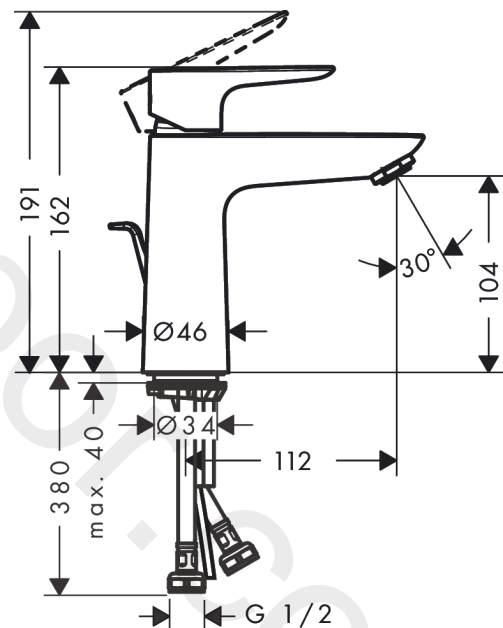

Talis E

Single lever basin mixer 110 with pop-up waste set 3 ticks

Finish: **Matt Black** Article Number: **71777679**

Description

product features

- consists of: single lever basin mixer, waste set
- ComfortZone 110
- projection: 112 mm
- spout height: 104 mm
- handle variant: lever handle
- maximum flow rate at 3 bar: 1,9 l/min
- ceramic cartridge
- temperature limitation adjustable
- pop-up waste set G 1¼
- material waste set: metal
- connection type: G ½ connections
- connection dimension: DN15

Technology

Product image

Scale drawing

Flowchart

Talis E
Single lever basin mixer 110 with pop-up waste set 3 ticks
 Finish: **Matt Black** Article Number: **71777679**

Exploded Drawing

Year of production: >04/20

Talis E**Single lever basin mixer 110 with pop-up waste set 3 ticks**Finish: **Matt Black** Article Number: **71777679****Spare part list**

Year of production: >04/20

Pos.	Description	Article Number	Price	PU
1	handle	92687670	£ 76,00	1
2	screw cover	95704000	£ 3,30	1
3	hollow set screw M6x10 DIN 916	96029000	£ 3,30	1
4	flange	92625670	£ 51,00	1
5	nut	92689000	£ 25,00	1
6	O-ring 25x1,5	98146000	£ 3,30	1
7	O-ring 27x1,5	92527000	£ 13,30	1
8	cartridge, assy	95973000	£ 79,00	1
9	seal	98865000	£ 35,00	1
10	adapter for cartridge	92628000	£ 20,50	1
11	adapter for cartridge	98866000	£ 35,00	1
12	O-ring 23x2	98398000	£ 3,30	1
13	aerator M24x1 (1,9 l/min)	92300670	£ 51,00	1
14	screw M8 x 68	97736000	£ 6,10	1
15	seal Ø 42	98722000	£ 6,10	1
16	fixing set	96016000	£ 35,00	1
17	connection hose 450 mm G½	93020000	£ 35,00	1
18	O-ring 6,6x1,6	93019000	£ 3,30	1
19	pull rod	96657670	£ 19,80	1
a	pop up waste	94139000	£ 96,00	1
b	pop up waste	94139007	-	1