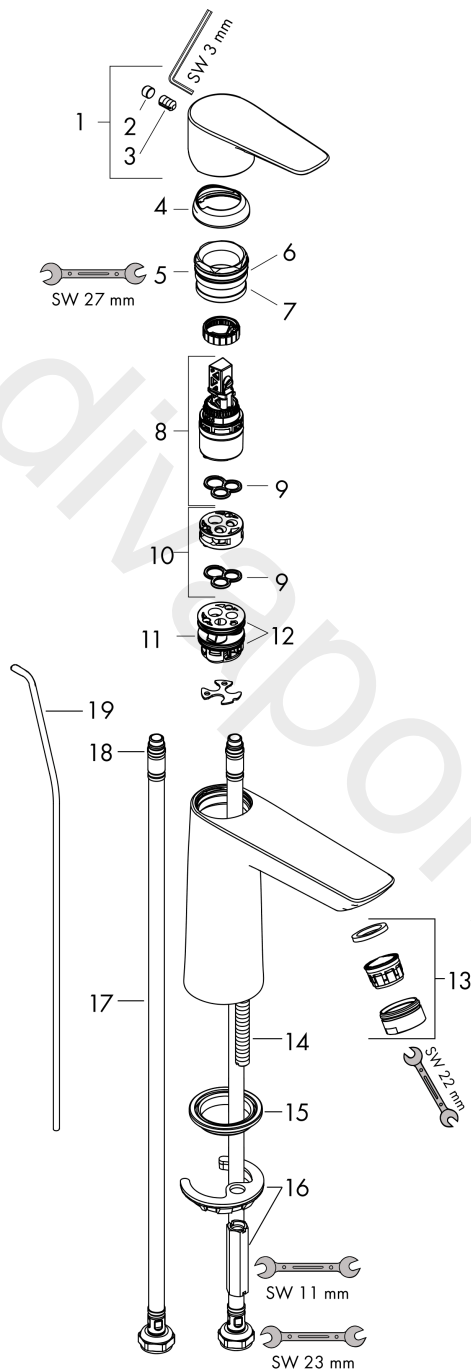

Talis E

Single lever basin mixer 110 with pop-up waste set 3 ticks

Finish: **Brushed Black Chrome** Article Number: **71777349**

Description

product features

- consists of: single lever basin mixer, waste set
- ComfortZone 110
- projection: 112 mm
- spout height: 104 mm
- handle variant: lever handle
- maximum flow rate at 3 bar: 1,9 l/min
- ceramic cartridge
- temperature limitation adjustable
- pop-up waste set G 1¼
- material waste set: metal
- connection type: G ½ connections
- connection dimension: DN15

Technology

Product image

Scale drawing

Flowchart

Talis E
Single lever basin mixer 110 with pop-up waste set 3 ticks
 Finish: **Brushed Black Chrome** Article Number: **71777349**

Exploded Drawing

Year of production: >04/20

Talis E**Single lever basin mixer 110 with pop-up waste set 3 ticks**Finish: **Brushed Black Chrome** Article Number: **71777349****Spare part list**

Year of production: >04/20

Pos.	Description	Article Number	Price	PU
1	handle	92687340	£ 76,00	1
2	screw cover	95704000	£ 3,30	1
3	hollow set screw M6x10 DIN 916	96029000	£ 3,30	1
4	flange	92625340	£ 51,00	1
5	nut	92689000	£ 25,00	1
6	O-ring 25x1,5	98146000	£ 3,30	1
7	O-ring 27x1,5	92527000	£ 13,30	1
8	cartridge, assy	95973000	£ 79,00	1
9	seal	98865000	£ 35,00	1
10	adapter for cartridge	92628000	£ 20,50	1
11	adapter for cartridge	98866000	£ 35,00	1
12	O-ring 23x2	98398000	£ 3,30	1
13	aerator M24x1 (1,9 l/min)	92300340	£ 51,00	1
14	screw M8 x 68	97736000	£ 6,10	1
15	seal Ø 42	98722000	£ 6,10	1
16	fixing set	96016000	£ 35,00	1
17	connection hose 450 mm G½	93020000	£ 35,00	1
18	O-ring 6,6x1,6	93019000	£ 3,30	1
19	pull rod	96657340	£ 19,80	1
a	pop up waste	94139000	£ 96,00	1
b	pop up waste	94139007	-	1