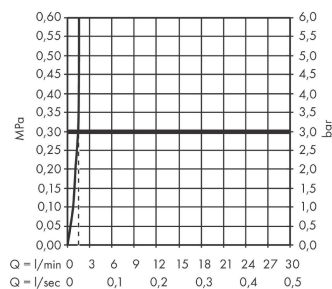

Talis E

Single lever basin mixer 110 with pop-up waste set 3 ticks

Finish: **Brushed Black Chrome** Article Number: **71777349**

Description

product features

- consists of: single lever basin mixer, waste set
- ComfortZone 110
- projection: 112 mm
- spout height: 104 mm
- handle variant: lever handle
- maximum flow rate at 3 bar: 1,9 l/min
- ceramic cartridge
- temperature limitation adjustable
- pop-up waste set G 1¼
- material waste set: metal
- connection type: G ½ connections
- connection dimension: DN15

Technology

Product image

Scale drawing

Flowchart

Talis E
Single lever basin mixer 110 with pop-up waste set 3 ticks
 Finish: **Brushed Black Chrome** Article Number: **71777349**

Exploded Drawing

Year of production: >04/20

Talis E**Single lever basin mixer 110 with pop-up waste set 3 ticks**Finish: **Brushed Black Chrome** Article Number: **71777349****Spare part list**

Year of production: >04/20

Pos.	Description	Article Number	Price	PU
1	handle	92687340	£ 76,00	1
2	screw cover	95704000	£ 3,30	1
3	hollow set screw M6x10 DIN 916	96029000	£ 3,30	1
4	flange	92625340	£ 51,00	1
5	nut	92689000	£ 25,00	1
6	O-ring 25x1,5	98146000	£ 3,30	1
7	O-ring 27x1,5	92527000	£ 13,30	1
8	cartridge, assy	95973000	£ 79,00	1
9	seal	98865000	£ 35,00	1
10	adapter for cartridge	92628000	£ 20,50	1
11	adapter for cartridge	98866000	£ 35,00	1
12	O-ring 23x2	98398000	£ 3,30	1
13	aerator M24x1 (1,9 l/min)	92300340	£ 51,00	1
14	screw M8 x 68	97736000	£ 6,10	1
15	seal Ø 42	98722000	£ 6,10	1
16	fixing set	96016000	£ 35,00	1
17	connection hose 450 mm G½	93020000	£ 35,00	1
18	O-ring 6,6x1,6	93019000	£ 3,30	1
19	pull rod	96657340	£ 19,80	1
a	pop up waste	94139000	£ 96,00	1
b	pop up waste	94139007	-	1