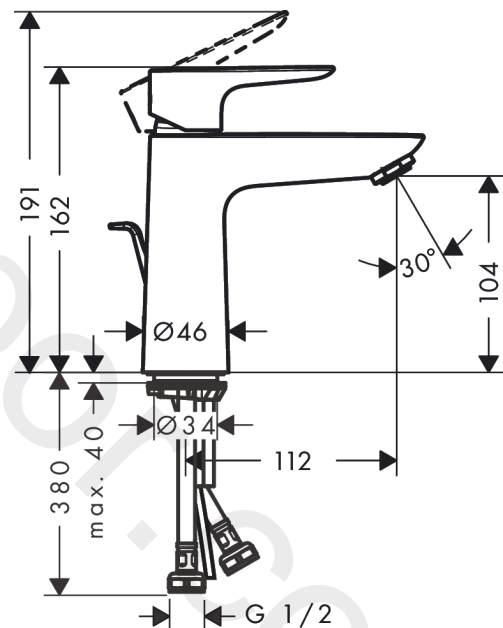

Talis E

Single lever basin mixer 110 with pop-up waste set 3 ticks

Finish: **Brushed Black Chrome** Article Number: **71777349**

Description

product features

- consists of: single lever basin mixer, waste set
- ComfortZone 110
- projection: 112 mm
- spout height: 104 mm
- handle variant: lever handle
- maximum flow rate at 3 bar: 1,9 l/min
- ceramic cartridge
- temperature limitation adjustable
- pop-up waste set G 1¼
- material waste set: metal
- connection type: G ½ connections
- connection dimension: DN15

Technology

Product image

Scale drawing

Flowchart

Talis E
Single lever basin mixer 110 with pop-up waste set 3 ticks
 Finish: **Brushed Black Chrome** Article Number: **71777349**

Exploded Drawing

Year of production: >04/20

Talis E**Single lever basin mixer 110 with pop-up waste set 3 ticks**Finish: **Brushed Black Chrome** Article Number: **71777349****Spare part list**

Year of production: >04/20

Pos.	Description	Article Number	Price	PU
1	handle	92687340	£ 76,00	1
2	screw cover	95704000	£ 3,30	1
3	hollow set screw M6x10 DIN 916	96029000	£ 3,30	1
4	flange	92625340	£ 51,00	1
5	nut	92689000	£ 25,00	1
6	O-ring 25x1,5	98146000	£ 3,30	1
7	O-ring 27x1,5	92527000	£ 13,30	1
8	cartridge, assy	95973000	£ 79,00	1
9	seal	98865000	£ 35,00	1
10	adapter for cartridge	92628000	£ 20,50	1
11	adapter for cartridge	98866000	£ 35,00	1
12	O-ring 23x2	98398000	£ 3,30	1
13	aerator M24x1 (1,9 l/min)	92300340	£ 51,00	1
14	screw M8 x 68	97736000	£ 6,10	1
15	seal Ø 42	98722000	£ 6,10	1
16	fixing set	96016000	£ 35,00	1
17	connection hose 450 mm G½	93020000	£ 35,00	1
18	O-ring 6,6x1,6	93019000	£ 3,30	1
19	pull rod	96657340	£ 19,80	1
a	pop up waste	94139000	£ 96,00	1
b	pop up waste	94139007	-	1