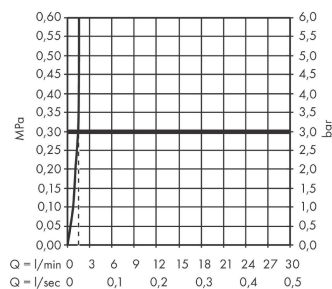

Talis E

Single lever basin mixer 110 with pop-up waste set 3 ticks

Finish: **Brushed Bronze** Article Number: **71777149**

Description

product features

- consists of: single lever basin mixer, waste set
- ComfortZone 110
- projection: 112 mm
- spout height: 104 mm
- handle variant: lever handle
- maximum flow rate at 3 bar: 1,9 l/min
- ceramic cartridge
- temperature limitation adjustable
- pop-up waste set G 1¼
- material waste set: metal
- connection type: G ½ connections
- connection dimension: DN15

Technology

Product image

Scale drawing

Flowchart

Talis E
Single lever basin mixer 110 with pop-up waste set 3 ticks
 Finish: **Brushed Bronze** Article Number: **71777149**

Exploded Drawing

Year of production: >04/20