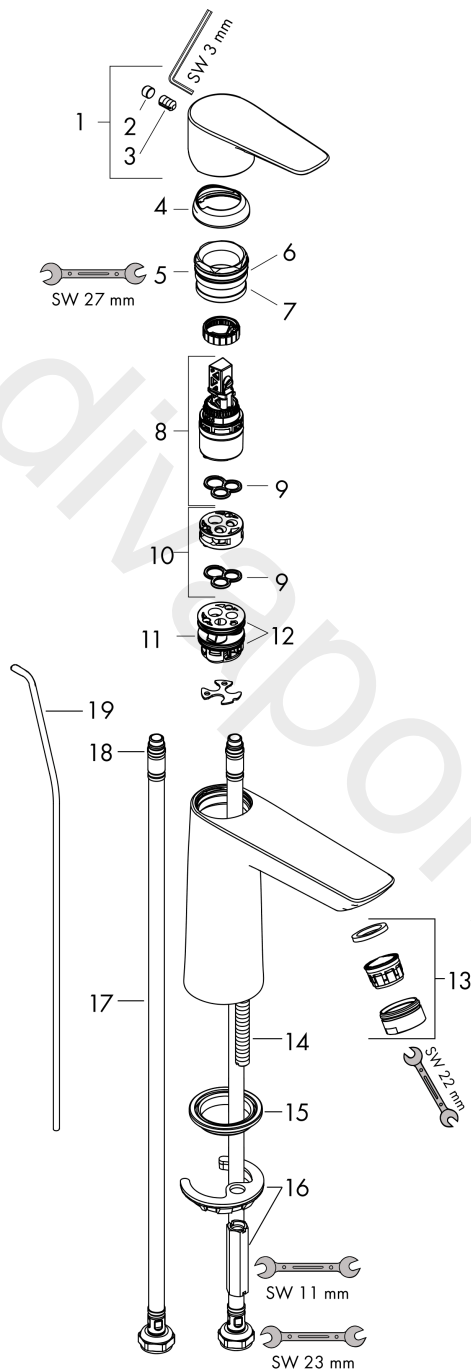

Talis E

Single lever basin mixer 110 with pop-up waste set 3 ticks

Finish: **Brushed Bronze** Article Number: **71777149**

Description

product features

- consists of: single lever basin mixer, waste set
- ComfortZone 110
- projection: 112 mm
- spout height: 104 mm
- handle variant: lever handle
- maximum flow rate at 3 bar: 1,9 l/min
- ceramic cartridge
- temperature limitation adjustable
- pop-up waste set G 1¼
- material waste set: metal
- connection type: G ½ connections
- connection dimension: DN15

Technology

Product image

Scale drawing

Flowchart

Talis E
Single lever basin mixer 110 with pop-up waste set 3 ticks
 Finish: **Brushed Bronze** Article Number: **71777149**

Exploded Drawing

Year of production: >04/20

Talis E**Single lever basin mixer 110 with pop-up waste set 3 ticks**Finish: **Brushed Bronze** Article Number: **71777149****Spare part list**

Year of production: >04/20

Pos.	Description	Article Number	Price	PU
1	handle	92687140	£ 76,00	1
2	screw cover	95704000	£ 3,30	1
3	hollow set screw M6x10 DIN 916	96029000	£ 3,30	1
4	flange	92625140	£ 51,00	1
5	nut	92689000	£ 25,00	1
6	O-ring 25x1,5	98146000	£ 3,30	1
7	O-ring 27x1,5	92527000	£ 13,30	1
8	cartridge, assy	95973000	£ 79,00	1
9	seal	98865000	£ 35,00	1
10	adapter for cartridge	92628000	£ 20,50	1
11	adapter for cartridge	98866000	£ 35,00	1
12	O-ring 23x2	98398000	£ 3,30	1
13	aerator M24x1 (1,9 l/min)	92300140	£ 51,00	1
14	screw M8 x 68	97736000	£ 6,10	1
15	seal Ø 42	98722000	£ 6,10	1
16	fixing set	96016000	£ 35,00	1
17	connection hose 450 mm G½	93020000	£ 35,00	1
18	O-ring 6,6x1,6	93019000	£ 3,30	1
19	pull rod	96657140	£ 19,80	1
a	pop up waste	94139000	£ 96,00	1
b	pop up waste	94139007	-	1