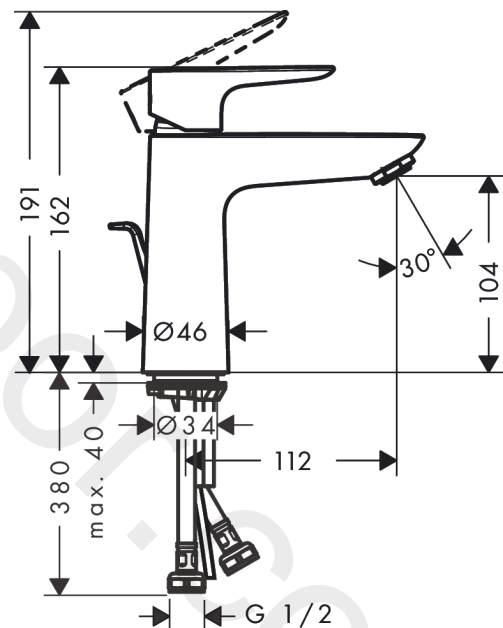

Talis E

Single lever basin mixer 110 with pop-up waste set 3 ticks

Finish: **Brushed Bronze** Article Number: **71777149**

Description

product features

- consists of: single lever basin mixer, waste set
- ComfortZone 110
- projection: 112 mm
- spout height: 104 mm
- handle variant: lever handle
- maximum flow rate at 3 bar: 1,9 l/min
- ceramic cartridge
- temperature limitation adjustable
- pop-up waste set G 1¼
- material waste set: metal
- connection type: G ½ connections
- connection dimension: DN15

Technology

Product image

Scale drawing

Flowchart

Talis E
Single lever basin mixer 110 with pop-up waste set 3 ticks
 Finish: **Brushed Bronze** Article Number: **71777149**

Exploded Drawing

Year of production: >04/20

Talis E**Single lever basin mixer 110 with pop-up waste set 3 ticks**Finish: **Brushed Bronze** Article Number: **71777149****Spare part list**

Year of production: >04/20

Pos.	Description	Article Number	Price	PU
1	handle	92687140	£ 76,00	1
2	screw cover	95704000	£ 3,30	1
3	hollow set screw M6x10 DIN 916	96029000	£ 3,30	1
4	flange	92625140	£ 51,00	1
5	nut	92689000	£ 25,00	1
6	O-ring 25x1,5	98146000	£ 3,30	1
7	O-ring 27x1,5	92527000	£ 13,30	1
8	cartridge, assy	95973000	£ 79,00	1
9	seal	98865000	£ 35,00	1
10	adapter for cartridge	92628000	£ 20,50	1
11	adapter for cartridge	98866000	£ 35,00	1
12	O-ring 23x2	98398000	£ 3,30	1
13	aerator M24x1 (1,9 l/min)	92300140	£ 51,00	1
14	screw M8 x 68	97736000	£ 6,10	1
15	seal Ø 42	98722000	£ 6,10	1
16	fixing set	96016000	£ 35,00	1
17	connection hose 450 mm G½	93020000	£ 35,00	1
18	O-ring 6,6x1,6	93019000	£ 3,30	1
19	pull rod	96657140	£ 19,80	1
a	pop up waste	94139000	£ 96,00	1
b	pop up waste	94139007	-	1