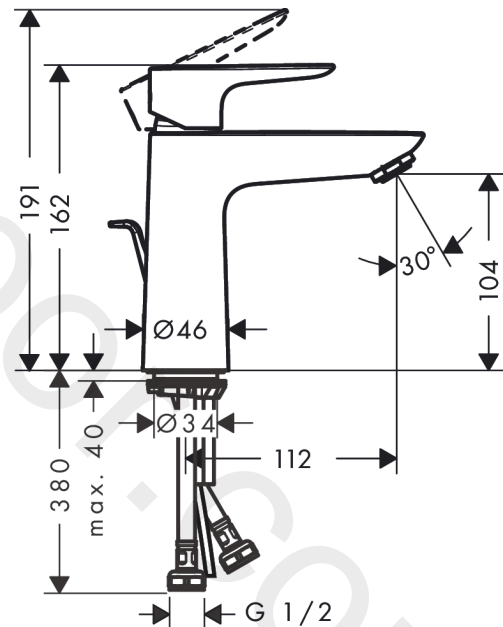

Talis E

Single lever basin mixer 110 with pop-up waste set 2 ticks

Finish: Polished Gold Optic Article Number: 71776999

Description

product features

- consists of: single lever basin mixer, waste set
- ComfortZone 110
- projection: 112 mm
- spout height: 104 mm
- handle variant: lever handle
- spray type: normal spray
- maximum flow rate at 3 bar: 3,8 l/min
- ceramic cartridge
- temperature limitation adjustable
- pop-up waste set G 1¼
- material waste set: metal
- connection type: G ½ connections
- connection dimension: DN15

Technology

Product image

Scale drawing

Talis E
Single lever basin mixer 110 with pop-up waste set 2 ticks
 Finish: **Polished Gold Optic** Article Number: **71776999**

Flowchart

www.divapor.com

Talis E
Single lever basin mixer 110 with pop-up waste set 2 ticks
 Finish: **Polished Gold Optic** Article Number: **71776999**

Spare part list

Year of production: >04/20

Pos.	Description	Article Number	Price	PU
1	handle	92687990	£ 76,00	1
2	screw cover	95704000	£ 3,30	1
3	hollow set screw M6x10 DIN 916	96029000	£ 3,30	1
4	flange	92625990	£ 51,00	1
5	nut	92689000	£ 25,00	1
6	O-ring 25x1,5	98146000	£ 3,30	1
7	O-ring 27x1,5	92527000	£ 13,30	1
8	cartridge, assy	95973000	£ 79,00	1
9	seal	98865000	£ 35,00	1
10	adapter for cartridge	92628000	£ 20,50	1
11	adapter for cartridge	98866000	£ 35,00	1
12	O-ring 23x2	98398000	£ 3,30	1
13	aerator M24x1	98453990	£ 33,00	1
14	screw M8 x 68	97736000	£ 6,10	1
15	seal Ø 42	98722000	£ 6,10	1
16	fixing set	96016000	£ 35,00	1
17	connection hose 450 mm G½	93020000	£ 35,00	1
18	O-ring 6,6x1,6	93019000	£ 3,30	1
19	pull rod	96657990	£ 19,80	1
a	pop up waste	94139000	£ 96,00	1
b	pop up waste	94139007	-	1