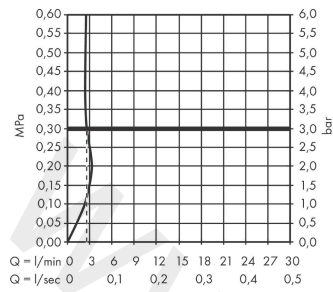

Talis E

Single lever basin mixer 110 with pop-up waste set 2 ticks

Finish: Polished Gold Optic Article Number: 71776999

Description

product features

- consists of: single lever basin mixer, waste set
- ComfortZone 110
- projection: 112 mm
- spout height: 104 mm
- handle variant: lever handle
- spray type: normal spray
- maximum flow rate at 3 bar: 3,8 l/min
- ceramic cartridge
- temperature limitation adjustable
- pop-up waste set G 1¼
- material waste set: metal
- connection type: G ½ connections
- connection dimension: DN15

Technology

Product image

Scale drawing

Talis E
Single lever basin mixer 110 with pop-up waste set 2 ticks
 Finish: **Polished Gold Optic** Article Number: **71776999**

Flowchart

www.divapor.com

Talis E
Single lever basin mixer 110 with pop-up waste set 2 ticks
 Finish: **Polished Gold Optic** Article Number: **71776999**

Spare part list

Year of production: >04/20

Pos.	Description	Article Number	Price	PU
1	handle	92687990	£ 76,00	1
2	screw cover	95704000	£ 3,30	1
3	hollow set screw M6x10 DIN 916	96029000	£ 3,30	1
4	flange	92625990	£ 51,00	1
5	nut	92689000	£ 25,00	1
6	O-ring 25x1,5	98146000	£ 3,30	1
7	O-ring 27x1,5	92527000	£ 13,30	1
8	cartridge, assy	95973000	£ 79,00	1
9	seal	98865000	£ 35,00	1
10	adapter for cartridge	92628000	£ 20,50	1
11	adapter for cartridge	98866000	£ 35,00	1
12	O-ring 23x2	98398000	£ 3,30	1
13	aerator M24x1	98453990	£ 33,00	1
14	screw M8 x 68	97736000	£ 6,10	1
15	seal Ø 42	98722000	£ 6,10	1
16	fixing set	96016000	£ 35,00	1
17	connection hose 450 mm G½	93020000	£ 35,00	1
18	O-ring 6,6x1,6	93019000	£ 3,30	1
19	pull rod	96657990	£ 19,80	1
a	pop up waste	94139000	£ 96,00	1
b	pop up waste	94139007	-	1