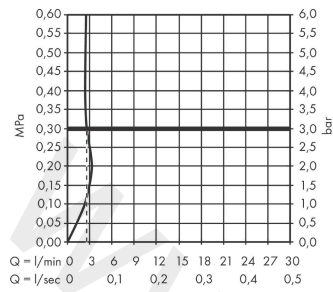

Talis E

Single lever basin mixer 110 with pop-up waste set 2 ticks

Finish: **Matt White** Article Number: **71776709**

Description

product features

- consists of: single lever basin mixer, waste set
- ComfortZone 110
- projection: 112 mm
- spout height: 104 mm
- handle variant: lever handle
- spray type: normal spray
- maximum flow rate at 3 bar: 3,8 l/min
- ceramic cartridge
- temperature limitation adjustable
- pop-up waste set G 1¼
- material waste set: metal
- connection type: G ½ connections
- connection dimension: DN15

Technology

Product image

Scale drawing

Talis E
Single lever basin mixer 110 with pop-up waste set 2 ticks
 Finish: **Matt White** Article Number: **71776709**

Flowchart

www.divapor.com

Talis E
Single lever basin mixer 110 with pop-up waste set 2 ticks
 Finish: **Matt White** Article Number: **71776709**

Exploded Drawing

Year of production: >04/20

Talis E**Single lever basin mixer 110 with pop-up waste set 2 ticks**Finish: **Matt White** Article Number: **71776709****Spare part list**

Year of production: >04/20