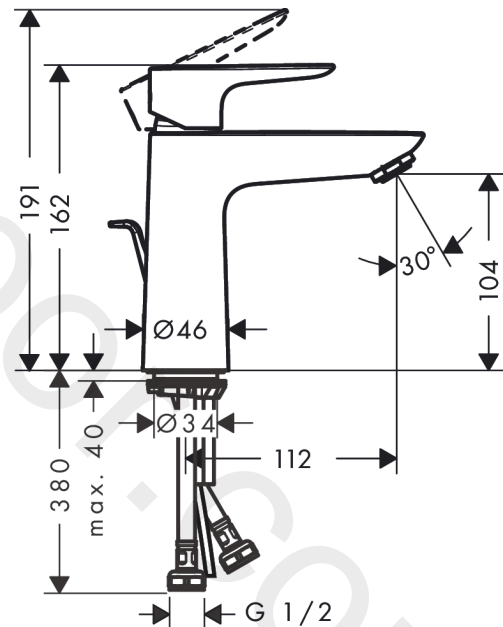

Talis E

Single lever basin mixer 110 with pop-up waste set 2 ticks

Finish: **Matt White** Article Number: **71776709**

Description

product features

- consists of: single lever basin mixer, waste set
- ComfortZone 110
- projection: 112 mm
- spout height: 104 mm
- handle variant: lever handle
- spray type: normal spray
- maximum flow rate at 3 bar: 3,8 l/min
- ceramic cartridge
- temperature limitation adjustable
- pop-up waste set G 1¼
- material waste set: metal
- connection type: G ½ connections
- connection dimension: DN15

Technology

Product image

Scale drawing

Talis E
Single lever basin mixer 110 with pop-up waste set 2 ticks
 Finish: **Matt White** Article Number: **71776709**

Flowchart

www.divapor.com

Talis E
Single lever basin mixer 110 with pop-up waste set 2 ticks
 Finish: **Matt White** Article Number: **71776709**

Exploded Drawing

Year of production: >04/20

Talis E**Single lever basin mixer 110 with pop-up waste set 2 ticks**Finish: **Matt White** Article Number: **71776709****Spare part list**

Year of production: >04/20

Pos.	Description	Article Number	Price	PU
1	handle	92687700	£ 76,00	1
2	screw cover	95704000	£ 3,30	1
3	hollow set screw M6x10 DIN 916	96029000	£ 3,30	1
4	flange	92625700	£ 51,00	1
5	nut	92689000	£ 25,00	1
6	O-ring 25x1,5	98146000	£ 3,30	1
7	O-ring 27x1,5	92527000	£ 13,30	1
8	cartridge, assy	95973000	£ 79,00	1
9	seal	98865000	£ 35,00	1
10	adapter for cartridge	92628000	£ 20,50	1
11	adapter for cartridge	98866000	£ 35,00	1
12	O-ring 23x2	98398000	£ 3,30	1
13	aerator M24x1	98453700	-	1
14	screw M8 x 68	97736000	£ 6,10	1
15	seal Ø 42	98722000	£ 6,10	1
16	fixing set	96016000	£ 35,00	1
17	connection hose 450 mm G½	93020000	£ 35,00	1
18	O-ring 6,6x1,6	93019000	£ 3,30	1
19	pull rod	96657700	£ 19,80	1
a	pop up waste	94139000	£ 96,00	1
b	pop up waste	94139007	-	1