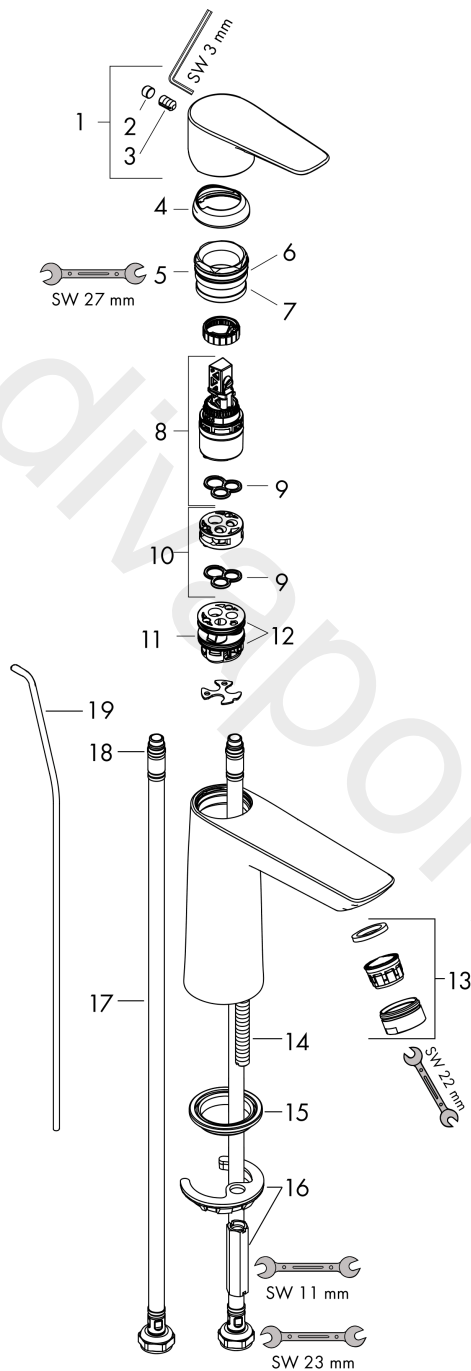

Talis E

Single lever basin mixer 110 with pop-up waste set 2 ticks

Finish: **Matt White** Article Number: **71776709**

Description

product features

- consists of: single lever basin mixer, waste set
- ComfortZone 110
- projection: 112 mm
- spout height: 104 mm
- handle variant: lever handle
- spray type: normal spray
- maximum flow rate at 3 bar: 3,8 l/min
- ceramic cartridge
- temperature limitation adjustable
- pop-up waste set G 1¼
- material waste set: metal
- connection type: G ½ connections
- connection dimension: DN15

Technology

Product image

Scale drawing

Talis E
Single lever basin mixer 110 with pop-up waste set 2 ticks
 Finish: **Matt White** Article Number: **71776709**

Flowchart

www.divapor.com

Talis E
Single lever basin mixer 110 with pop-up waste set 2 ticks
 Finish: **Matt White** Article Number: **71776709**

Exploded Drawing

Year of production: >04/20

Talis E**Single lever basin mixer 110 with pop-up waste set 2 ticks**Finish: **Matt White** Article Number: **71776709****Spare part list**

Year of production: >04/20

Pos.	Description	Article Number	Price	PU
1	handle	92687700	£ 76,00	1
2	screw cover	95704000	£ 3,30	1
3	hollow set screw M6x10 DIN 916	96029000	£ 3,30	1
4	flange	92625700	£ 51,00	1
5	nut	92689000	£ 25,00	1
6	O-ring 25x1,5	98146000	£ 3,30	1
7	O-ring 27x1,5	92527000	£ 13,30	1
8	cartridge, assy	95973000	£ 79,00	1
9	seal	98865000	£ 35,00	1
10	adapter for cartridge	92628000	£ 20,50	1
11	adapter for cartridge	98866000	£ 35,00	1
12	O-ring 23x2	98398000	£ 3,30	1
13	aerator M24x1	98453700	-	1
14	screw M8 x 68	97736000	£ 6,10	1
15	seal Ø 42	98722000	£ 6,10	1
16	fixing set	96016000	£ 35,00	1
17	connection hose 450 mm G½	93020000	£ 35,00	1
18	O-ring 6,6x1,6	93019000	£ 3,30	1
19	pull rod	96657700	£ 19,80	1
a	pop up waste	94139000	£ 96,00	1
b	pop up waste	94139007	-	1