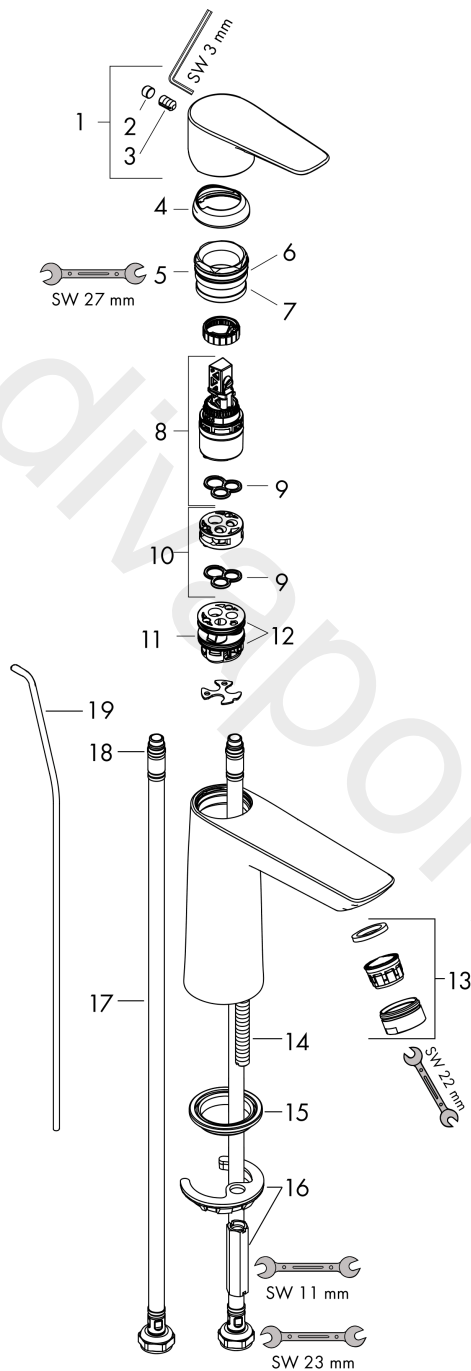

Talis E

Single lever basin mixer 110 with pop-up waste set 2 ticks

Finish: **Brushed Black Chrome** Article Number: **71776349**

Description

product features

- consists of: single lever basin mixer, waste set
- ComfortZone 110
- projection: 112 mm
- spout height: 104 mm
- handle variant: lever handle
- spray type: normal spray
- maximum flow rate at 3 bar: 3,8 l/min
- ceramic cartridge
- temperature limitation adjustable
- pop-up waste set G 1¼
- material waste set: metal
- connection type: G ½ connections
- connection dimension: DN15

Technology

Product image

Scale drawing

Talis E
Single lever basin mixer 110 with pop-up waste set 2 ticks
 Finish: **Brushed Black Chrome** Article Number: **71776349**

Flowchart

Talis E
Single lever basin mixer 110 with pop-up waste set 2 ticks
 Finish: **Brushed Black Chrome** Article Number: **71776349**

Exploded Drawing

Year of production: >04/20

Talis E

Single lever basin mixer 110 with pop-up waste set 2 ticks

Finish: **Brushed Black Chrome** Article Number: **71776349**

Spare part list

Year of production: >04/20

Pos.	Description	Article Number	Price	PU
1	handle	92687340	£ 76,00	1
2	screw cover	95704000	£ 3,30	1
3	hollow set screw M6x10 DIN 916	96029000	£ 3,30	1
4	flange	92625340	£ 51,00	1
5	nut	92689000	£ 25,00	1
6	O-ring 25x1,5	98146000	£ 3,30	1
7	O-ring 27x1,5	92527000	£ 13,30	1
8	cartridge, assy	95973000	£ 79,00	1
9	seal	98865000	£ 35,00	1
10	adapter for cartridge	92628000	£ 20,50	1
11	adapter for cartridge	98866000	£ 35,00	1
12	O-ring 23x2	98398000	£ 3,30	1
13	aerator M24x1	98453340	£ 33,00	1
14	screw M8 x 68	97736000	£ 6,10	1
15	seal Ø 42	98722000	£ 6,10	1
16	fixing set	96016000	£ 35,00	1
17	connection hose 450 mm G½	93020000	£ 35,00	1
18	O-ring 6,6x1,6	93019000	£ 3,30	1
19	pull rod	96657340	£ 19,80	1
a	pop up waste	94139000	£ 96,00	1
b	pop up waste	94139007	-	1