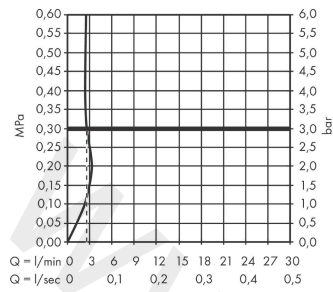

Talis E

Single lever basin mixer 110 with pop-up waste set 2 ticks

Finish: **Brushed Black Chrome** Article Number: **71776349**

Description

product features

- consists of: single lever basin mixer, waste set
- ComfortZone 110
- projection: 112 mm
- spout height: 104 mm
- handle variant: lever handle
- spray type: normal spray
- maximum flow rate at 3 bar: 3,8 l/min
- ceramic cartridge
- temperature limitation adjustable
- pop-up waste set G 1¼
- material waste set: metal
- connection type: G ½ connections
- connection dimension: DN15

Technology

Product image

Scale drawing

Talis E
Single lever basin mixer 110 with pop-up waste set 2 ticks
 Finish: **Brushed Black Chrome** Article Number: **71776349**

Flowchart

Talis E
Single lever basin mixer 110 with pop-up waste set 2 ticks
 Finish: **Brushed Black Chrome** Article Number: **71776349**

Exploded Drawing

Year of production: >04/20

Talis E

Single lever basin mixer 110 with pop-up waste set 2 ticks

Finish: **Brushed Black Chrome** Article Number: **71776349**

Spare part list

Year of production: >04/20