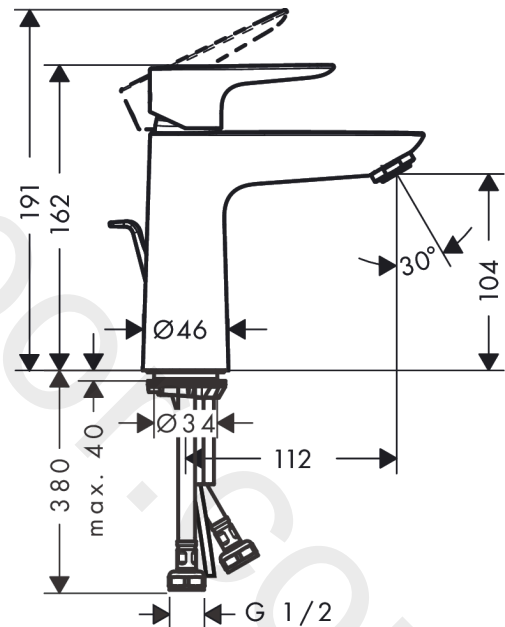

Talis E

Single lever basin mixer 110 with pop-up waste set 2 ticks

Finish: **Brushed Black Chrome** Article Number: **71776349**

Description

product features

- consists of: single lever basin mixer, waste set
- ComfortZone 110
- projection: 112 mm
- spout height: 104 mm
- handle variant: lever handle
- spray type: normal spray
- maximum flow rate at 3 bar: 3,8 l/min
- ceramic cartridge
- temperature limitation adjustable
- pop-up waste set G 1¼
- material waste set: metal
- connection type: G ½ connections
- connection dimension: DN15

Technology

Product image

Scale drawing

Talis E
Single lever basin mixer 110 with pop-up waste set 2 ticks
 Finish: **Brushed Black Chrome** Article Number: **71776349**

Flowchart

Talis E
Single lever basin mixer 110 with pop-up waste set 2 ticks
 Finish: **Brushed Black Chrome** Article Number: **71776349**

Exploded Drawing

Year of production: >04/20

Talis E

Single lever basin mixer 110 with pop-up waste set 2 ticks

Finish: **Brushed Black Chrome** Article Number: **71776349**

Spare part list

Year of production: >04/20

Pos.	Description	Article Number	Price	PU
1	handle	92687340	£ 76,00	1
2	screw cover	95704000	£ 3,30	1
3	hollow set screw M6x10 DIN 916	96029000	£ 3,30	1
4	flange	92625340	£ 51,00	1
5	nut	92689000	£ 25,00	1
6	O-ring 25x1,5	98146000	£ 3,30	1
7	O-ring 27x1,5	92527000	£ 13,30	1
8	cartridge, assy	95973000	£ 79,00	1
9	seal	98865000	£ 35,00	1
10	adapter for cartridge	92628000	£ 20,50	1
11	adapter for cartridge	98866000	£ 35,00	1
12	O-ring 23x2	98398000	£ 3,30	1
13	aerator M24x1	98453340	£ 33,00	1
14	screw M8 x 68	97736000	£ 6,10	1
15	seal Ø 42	98722000	£ 6,10	1
16	fixing set	96016000	£ 35,00	1
17	connection hose 450 mm G½	93020000	£ 35,00	1
18	O-ring 6,6x1,6	93019000	£ 3,30	1
19	pull rod	96657340	£ 19,80	1
a	pop up waste	94139000	£ 96,00	1
b	pop up waste	94139007	-	1