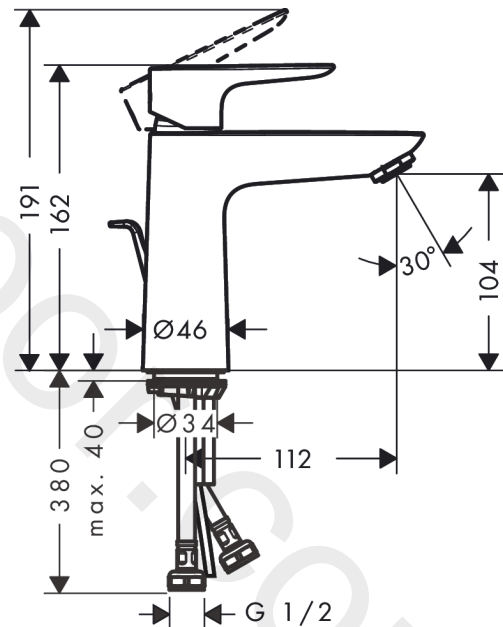

Talis E

Single lever basin mixer 110 with pop-up waste set 2 ticks

Finish: **Brushed Bronze** Article Number: **71776149**

Description

product features

- consists of: single lever basin mixer, waste set
- ComfortZone 110
- projection: 112 mm
- spout height: 104 mm
- handle variant: lever handle
- spray type: normal spray
- maximum flow rate at 3 bar: 3,8 l/min
- ceramic cartridge
- temperature limitation adjustable
- pop-up waste set G 1¼
- material waste set: metal
- connection type: G ½ connections
- connection dimension: DN15

Technology

Product image

Scale drawing

Talis E
Single lever basin mixer 110 with pop-up waste set 2 ticks
 Finish: **Brushed Bronze** Article Number: **71776149**

Flowchart

www.divapor.com

Talis E
Single lever basin mixer 110 with pop-up waste set 2 ticks
 Finish: **Brushed Bronze** Article Number: **71776149**

Exploded Drawing

Year of production: >04/20

Talis E**Single lever basin mixer 110 with pop-up waste set 2 ticks**Finish: **Brushed Bronze** Article Number: **71776149****Spare part list**

Year of production: >04/20

Pos.	Description	Article Number	Price	PU
1	handle	92687140	£ 76,00	1
2	screw cover	95704000	£ 3,30	1
3	hollow set screw M6x10 DIN 916	96029000	£ 3,30	1
4	flange	92625140	£ 51,00	1
5	nut	92689000	£ 25,00	1
6	O-ring 25x1,5	98146000	£ 3,30	1
7	O-ring 27x1,5	92527000	£ 13,30	1
8	cartridge, assy	95973000	£ 79,00	1
9	seal	98865000	£ 35,00	1
10	adapter for cartridge	92628000	£ 20,50	1
11	adapter for cartridge	98866000	£ 35,00	1
12	O-ring 23x2	98398000	£ 3,30	1
13	aerator M24x1	98453140	£ 33,00	1
14	screw M8 x 68	97736000	£ 6,10	1
15	seal Ø 42	98722000	£ 6,10	1
16	fixing set	96016000	£ 35,00	1
17	connection hose 450 mm G½	93020000	£ 35,00	1
18	O-ring 6,6x1,6	93019000	£ 3,30	1
19	pull rod	96657140	£ 19,80	1
a	pop up waste	94139000	£ 96,00	1
b	pop up waste	94139007	-	1