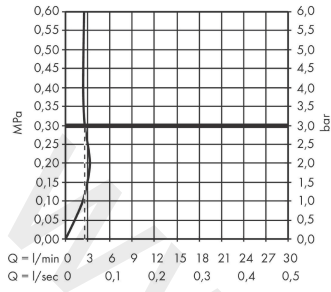

Talis E

Single lever basin mixer 110 with pop-up waste set 2 ticks

Finish: **Brushed Bronze** Article Number: **71776149**

Description

product features

- consists of: single lever basin mixer, waste set
- ComfortZone 110
- projection: 112 mm
- spout height: 104 mm
- handle variant: lever handle
- spray type: normal spray
- maximum flow rate at 3 bar: 3,8 l/min
- ceramic cartridge
- temperature limitation adjustable
- pop-up waste set G 1¼
- material waste set: metal
- connection type: G ½ connections
- connection dimension: DN15

Technology

Product image

Scale drawing

Talis E
Single lever basin mixer 110 with pop-up waste set 2 ticks
 Finish: **Brushed Bronze** Article Number: **71776149**

Flowchart

www.divapor.com

Talis E
Single lever basin mixer 110 with pop-up waste set 2 ticks
 Finish: **Brushed Bronze** Article Number: **71776149**

Exploded Drawing

Year of production: >04/20

Talis E**Single lever basin mixer 110 with pop-up waste set 2 ticks**Finish: **Brushed Bronze** Article Number: **71776149****Spare part list**

Year of production: >04/20