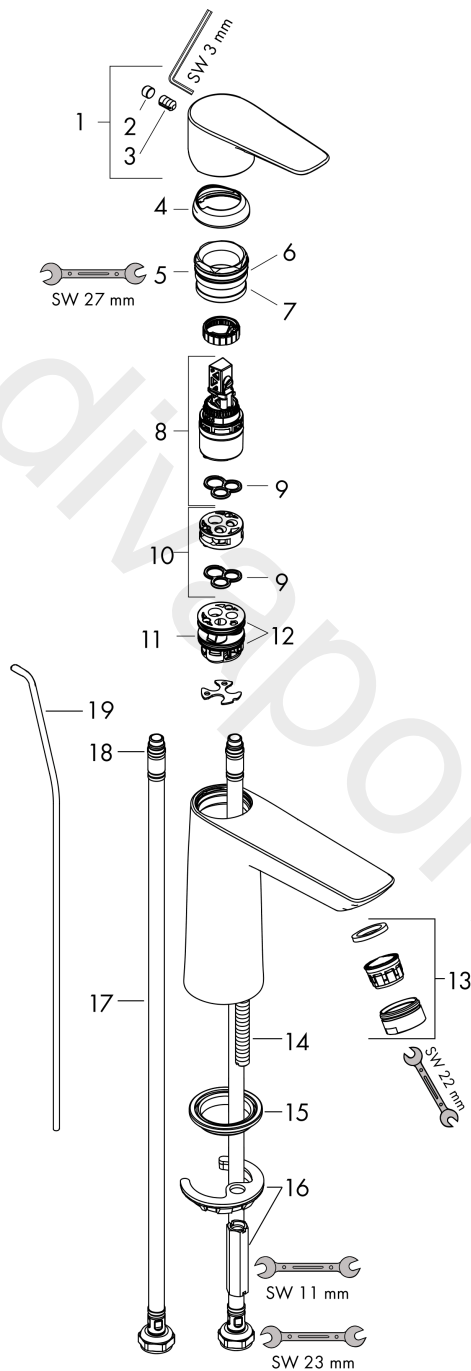

Talis E

Single lever basin mixer 110 with pop-up waste set 2 ticks

Finish: **Brushed Bronze** Article Number: **71776149**

Description

product features

- consists of: single lever basin mixer, waste set
- ComfortZone 110
- projection: 112 mm
- spout height: 104 mm
- handle variant: lever handle
- spray type: normal spray
- maximum flow rate at 3 bar: 3,8 l/min
- ceramic cartridge
- temperature limitation adjustable
- pop-up waste set G 1¼
- material waste set: metal
- connection type: G ½ connections
- connection dimension: DN15

Technology

Product image

Scale drawing

Talis E
Single lever basin mixer 110 with pop-up waste set 2 ticks
 Finish: **Brushed Bronze** Article Number: **71776149**

Flowchart

www.divapor.com

Talis E
Single lever basin mixer 110 with pop-up waste set 2 ticks
 Finish: **Brushed Bronze** Article Number: **71776149**

Exploded Drawing

Year of production: >04/20

Talis E**Single lever basin mixer 110 with pop-up waste set 2 ticks**Finish: **Brushed Bronze** Article Number: **71776149****Spare part list**

Year of production: >04/20

Pos.	Description	Article Number	Price	PU
1	handle	92687140	£ 76,00	1
2	screw cover	95704000	£ 3,30	1
3	hollow set screw M6x10 DIN 916	96029000	£ 3,30	1
4	flange	92625140	£ 51,00	1
5	nut	92689000	£ 25,00	1
6	O-ring 25x1,5	98146000	£ 3,30	1
7	O-ring 27x1,5	92527000	£ 13,30	1
8	cartridge, assy	95973000	£ 79,00	1
9	seal	98865000	£ 35,00	1
10	adapter for cartridge	92628000	£ 20,50	1
11	adapter for cartridge	98866000	£ 35,00	1
12	O-ring 23x2	98398000	£ 3,30	1
13	aerator M24x1	98453140	£ 33,00	1
14	screw M8 x 68	97736000	£ 6,10	1
15	seal Ø 42	98722000	£ 6,10	1
16	fixing set	96016000	£ 35,00	1
17	connection hose 450 mm G½	93020000	£ 35,00	1
18	O-ring 6,6x1,6	93019000	£ 3,30	1
19	pull rod	96657140	£ 19,80	1
a	pop up waste	94139000	£ 96,00	1
b	pop up waste	94139007	-	1