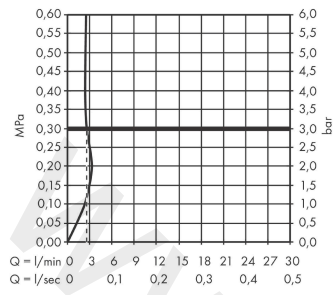

Talis E

Single lever basin mixer 110 with pop-up waste set 2 ticks

Finish: **Chrome** Article Number: **71776009**

Description

product features

- consists of: single lever basin mixer, waste set
- ComfortZone 110
- projection: 112 mm
- spout height: 104 mm
- handle variant: lever handle
- spray type: normal spray
- maximum flow rate at 3 bar: 3,8 l/min
- ceramic cartridge
- temperature limitation adjustable
- pop-up waste set G 1¼
- material waste set: metal
- connection type: G ½ connections
- connection dimension: DN15

Technology

Product image

Scale drawing

Talis E
Single lever basin mixer 110 with pop-up waste set 2 ticks
 Finish: **Chrome** Article Number: **71776009**

Flowchart

Talis E
Single lever basin mixer 110 with pop-up waste set 2 ticks
 Finish: **Chrome** Article Number: **71776009**

Exploded Drawing

Year of production: >04/20

Talis E**Single lever basin mixer 110 with pop-up waste set 2 ticks**Finish: **Chrome** Article Number: **71776009****Spare part list**

Year of production: >04/20