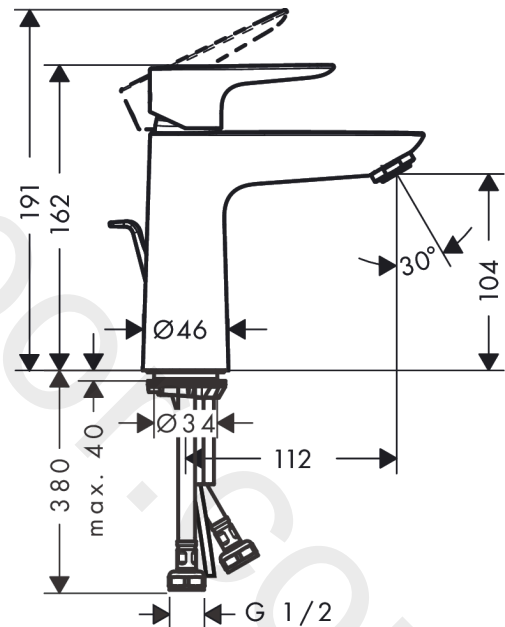

Talis E

Single lever basin mixer 110 with pop-up waste set 2 ticks

Finish: **Chrome** Article Number: **71776009**

Description

product features

- consists of: single lever basin mixer, waste set
- ComfortZone 110
- projection: 112 mm
- spout height: 104 mm
- handle variant: lever handle
- spray type: normal spray
- maximum flow rate at 3 bar: 3,8 l/min
- ceramic cartridge
- temperature limitation adjustable
- pop-up waste set G 1¼
- material waste set: metal
- connection type: G ½ connections
- connection dimension: DN15

Technology

Product image

Scale drawing

Talis E
Single lever basin mixer 110 with pop-up waste set 2 ticks
 Finish: **Chrome** Article Number: **71776009**

Flowchart

Talis E
Single lever basin mixer 110 with pop-up waste set 2 ticks
 Finish: **Chrome** Article Number: **71776009**

Exploded Drawing

Year of production: >04/20

Talis E**Single lever basin mixer 110 with pop-up waste set 2 ticks**Finish: **Chrome** Article Number: **71776009****Spare part list**

Year of production: >04/20

Pos.	Description	Article Number	Price	PU
1	handle	92687000	£ 51,00	1
2	screw cover	95704000	£ 3,30	1
3	hollow set screw M6x10 DIN 916	96029000	£ 3,30	1
4	flange	92625000	£ 35,00	1
5	nut	92689000	£ 25,00	1
6	O-ring 25x1,5	98146000	£ 3,30	1
7	O-ring 27x1,5	92527000	£ 13,30	1
8	cartridge, assy	95973000	£ 79,00	1
9	seal	98865000	£ 35,00	1
10	adapter for cartridge	92628000	£ 20,50	1
11	adapter for cartridge	98866000	£ 35,00	1
12	O-ring 23x2	98398000	£ 3,30	1
13	aerator M24x1	98453000	£ 20,50	1
14	screw M8 x 68	97736000	£ 6,10	1
15	seal Ø 42	98722000	£ 6,10	1
16	fixing set	96016000	£ 35,00	1
17	connection hose 450 mm G½	93020000	£ 35,00	1
18	O-ring 6,6x1,6	93019000	£ 3,30	1
19	pull rod	96657000	£ 13,30	1
a	pop up waste	94139000	£ 96,00	1
b	pop up waste	94139007	-	1