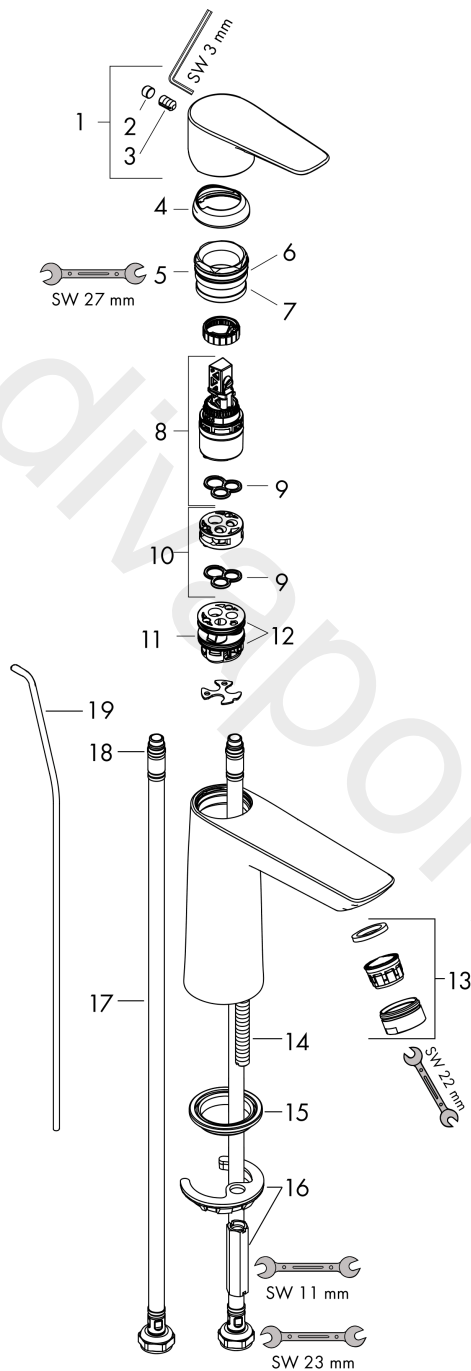

Talis E

Single lever basin mixer 110 with pop-up waste set 2 ticks

Finish: **Chrome** Article Number: **71776009**

Description

product features

- consists of: single lever basin mixer, waste set
- ComfortZone 110
- projection: 112 mm
- spout height: 104 mm
- handle variant: lever handle
- spray type: normal spray
- maximum flow rate at 3 bar: 3,8 l/min
- ceramic cartridge
- temperature limitation adjustable
- pop-up waste set G 1¼
- material waste set: metal
- connection type: G ½ connections
- connection dimension: DN15

Technology

Product image

Scale drawing

Talis E
Single lever basin mixer 110 with pop-up waste set 2 ticks
 Finish: **Chrome** Article Number: **71776009**

Flowchart

Talis E
Single lever basin mixer 110 with pop-up waste set 2 ticks
 Finish: **Chrome** Article Number: **71776009**

Exploded Drawing

Year of production: >04/20

Talis E**Single lever basin mixer 110 with pop-up waste set 2 ticks**Finish: **Chrome** Article Number: **71776009****Spare part list**

Year of production: >04/20

Pos.	Description	Article Number	Price	PU
1	handle	92687000	£ 51,00	1
2	screw cover	95704000	£ 3,30	1
3	hollow set screw M6x10 DIN 916	96029000	£ 3,30	1
4	flange	92625000	£ 35,00	1
5	nut	92689000	£ 25,00	1
6	O-ring 25x1,5	98146000	£ 3,30	1
7	O-ring 27x1,5	92527000	£ 13,30	1
8	cartridge, assy	95973000	£ 79,00	1
9	seal	98865000	£ 35,00	1
10	adapter for cartridge	92628000	£ 20,50	1
11	adapter for cartridge	98866000	£ 35,00	1
12	O-ring 23x2	98398000	£ 3,30	1
13	aerator M24x1	98453000	£ 20,50	1
14	screw M8 x 68	97736000	£ 6,10	1
15	seal Ø 42	98722000	£ 6,10	1
16	fixing set	96016000	£ 35,00	1
17	connection hose 450 mm G½	93020000	£ 35,00	1
18	O-ring 6,6x1,6	93019000	£ 3,30	1
19	pull rod	96657000	£ 13,30	1
a	pop up waste	94139000	£ 96,00	1
b	pop up waste	94139007	-	1