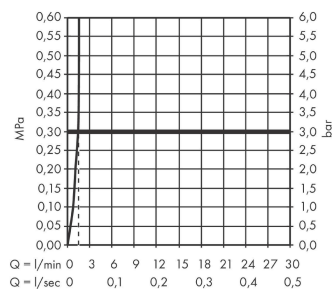

Talis E

Single lever basin mixer 80 with pop-up waste set 3 ticks

Finish: **Chrome** Article Number: **71775009**

Description

product features

- consists of: single lever basin mixer, waste set
- ComfortZone 80
- projection: 96 mm
- spout height: 71 mm
- handle variant: lever handle
- maximum flow rate at 3 bar: 1,9 l/min
- ceramic cartridge
- temperature limitation adjustable
- pop-up waste set G 1¼
- material waste set: metal
- connection type: G ½ connections
- connection dimension: DN15

Technology

Product image

Scale drawing

Flowchart

Talis E
Single lever basin mixer 80 with pop-up waste set 3 ticks
 Finish: **Chrome** Article Number: **71775009**

Exploded Drawing

Year of production: >04/20

Talis E**Single lever basin mixer 80 with pop-up waste set 3 ticks**Finish: **Chrome** Article Number: **71775009****Spare part list**

Year of production: >04/20

Pos.	Description	Article Number	Price	PU
1	handle	92687000	£ 51,00	1
2	screw cover	95704000	£ 3,30	1
3	hollow set screw M6x10 DIN 916	96029000	£ 3,30	1
4	flange	92625000	£ 35,00	1
5	nut	92689000	£ 25,00	1
6	O-ring 25x1,5	98146000	£ 3,30	1
7	O-ring 27x1,5	92527000	£ 13,30	1
8	cartridge, assy	95973000	£ 79,00	1
9	seal	98865000	£ 35,00	1
10	adapter for cartridge	92628000	£ 20,50	1
11	adapter for cartridge	98866000	£ 35,00	1
12	O-ring 23x2	98398000	£ 3,30	1
13	aerator M24x1 (1,9 l/min)	92300000	£ 35,00	1
14	screw M8 x 68	97736000	£ 6,10	1
15	seal Ø 42	98722000	£ 6,10	1
16	fixing set	96016000	£ 35,00	1
17	connection hose 450 mm G½	93020000	£ 35,00	1
18	O-ring 6,6x1,6	93019000	£ 3,30	1
19	pull rod	96657000	£ 13,30	1
a	pop up waste	94139000	£ 96,00	1
b	pop up waste	94139007	-	1