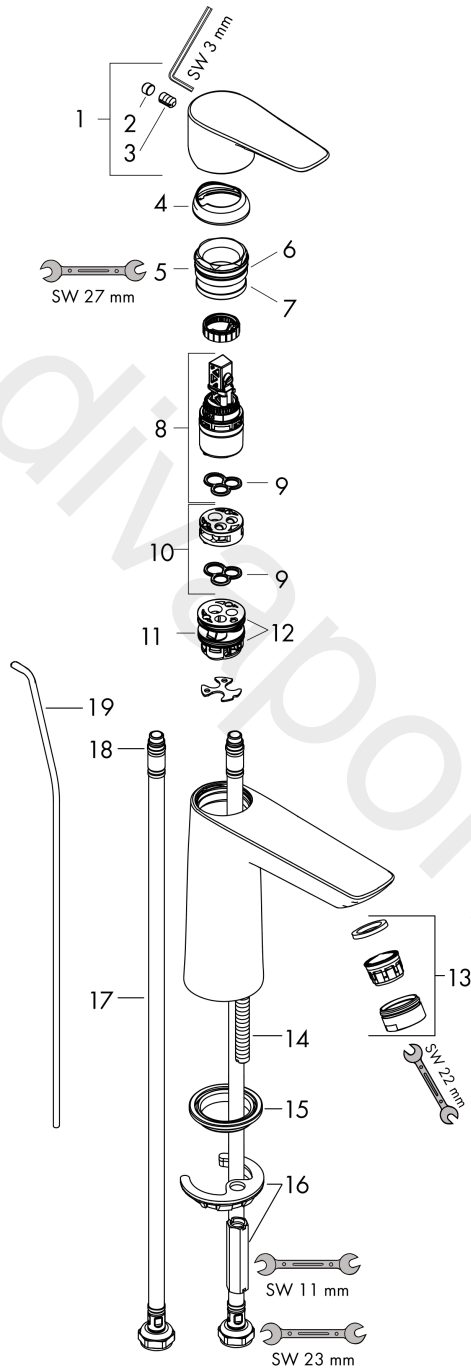

Talis E

Single lever basin mixer 80 with pop-up waste set 3 ticks

Finish: **Chrome** Article Number: **71775009**

Description

product features

- consists of: single lever basin mixer, waste set
- ComfortZone 80
- projection: 96 mm
- spout height: 71 mm
- handle variant: lever handle
- maximum flow rate at 3 bar: 1,9 l/min
- ceramic cartridge
- temperature limitation adjustable
- pop-up waste set G 1¼
- material waste set: metal
- connection type: G ½ connections
- connection dimension: DN15

Technology

Product image

Scale drawing

Flowchart

Talis E
Single lever basin mixer 80 with pop-up waste set 3 ticks
 Finish: **Chrome** Article Number: **71775009**

Exploded Drawing

Year of production: >04/20

Talis E**Single lever basin mixer 80 with pop-up waste set 3 ticks**Finish: **Chrome** Article Number: **71775009****Spare part list**

Year of production: >04/20

Pos.	Description	Article Number	Price	PU
1	handle	92687000	£ 51,00	1
2	screw cover	95704000	£ 3,30	1
3	hollow set screw M6x10 DIN 916	96029000	£ 3,30	1
4	flange	92625000	£ 35,00	1
5	nut	92689000	£ 25,00	1
6	O-ring 25x1,5	98146000	£ 3,30	1
7	O-ring 27x1,5	92527000	£ 13,30	1
8	cartridge, assy	95973000	£ 79,00	1
9	seal	98865000	£ 35,00	1
10	adapter for cartridge	92628000	£ 20,50	1
11	adapter for cartridge	98866000	£ 35,00	1
12	O-ring 23x2	98398000	£ 3,30	1
13	aerator M24x1 (1,9 l/min)	92300000	£ 35,00	1
14	screw M8 x 68	97736000	£ 6,10	1
15	seal Ø 42	98722000	£ 6,10	1
16	fixing set	96016000	£ 35,00	1
17	connection hose 450 mm G½	93020000	£ 35,00	1
18	O-ring 6,6x1,6	93019000	£ 3,30	1
19	pull rod	96657000	£ 13,30	1
a	pop up waste	94139000	£ 96,00	1
b	pop up waste	94139007	-	1