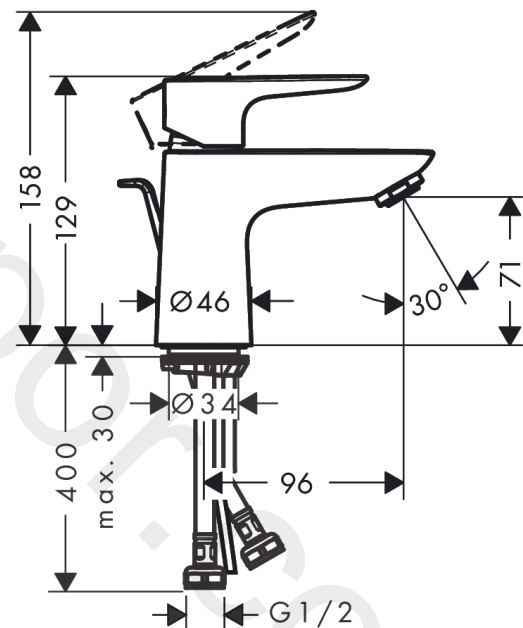

Talis E

Single lever basin mixer 80 with pop-up waste set 3 ticks

Finish: **Chrome** Article Number: **71775009**

Description

product features

- consists of: single lever basin mixer, waste set
- ComfortZone 80
- projection: 96 mm
- spout height: 71 mm
- handle variant: lever handle
- maximum flow rate at 3 bar: 1,9 l/min
- ceramic cartridge
- temperature limitation adjustable
- pop-up waste set G 1¼
- material waste set: metal
- connection type: G ½ connections
- connection dimension: DN15

Technology

Product image

Scale drawing

Flowchart

Talis E
Single lever basin mixer 80 with pop-up waste set 3 ticks
 Finish: **Chrome** Article Number: **71775009**

Exploded Drawing

Year of production: >04/20

Talis E**Single lever basin mixer 80 with pop-up waste set 3 ticks**Finish: **Chrome** Article Number: **71775009****Spare part list**

Year of production: >04/20

Pos.	Description	Article Number	Price	PU
1	handle	92687000	£ 51,00	1
2	screw cover	95704000	£ 3,30	1
3	hollow set screw M6x10 DIN 916	96029000	£ 3,30	1
4	flange	92625000	£ 35,00	1
5	nut	92689000	£ 25,00	1
6	O-ring 25x1,5	98146000	£ 3,30	1
7	O-ring 27x1,5	92527000	£ 13,30	1
8	cartridge, assy	95973000	£ 79,00	1
9	seal	98865000	£ 35,00	1
10	adapter for cartridge	92628000	£ 20,50	1
11	adapter for cartridge	98866000	£ 35,00	1
12	O-ring 23x2	98398000	£ 3,30	1
13	aerator M24x1 (1,9 l/min)	92300000	£ 35,00	1
14	screw M8 x 68	97736000	£ 6,10	1
15	seal Ø 42	98722000	£ 6,10	1
16	fixing set	96016000	£ 35,00	1
17	connection hose 450 mm G½	93020000	£ 35,00	1
18	O-ring 6,6x1,6	93019000	£ 3,30	1
19	pull rod	96657000	£ 13,30	1
a	pop up waste	94139000	£ 96,00	1
b	pop up waste	94139007	-	1