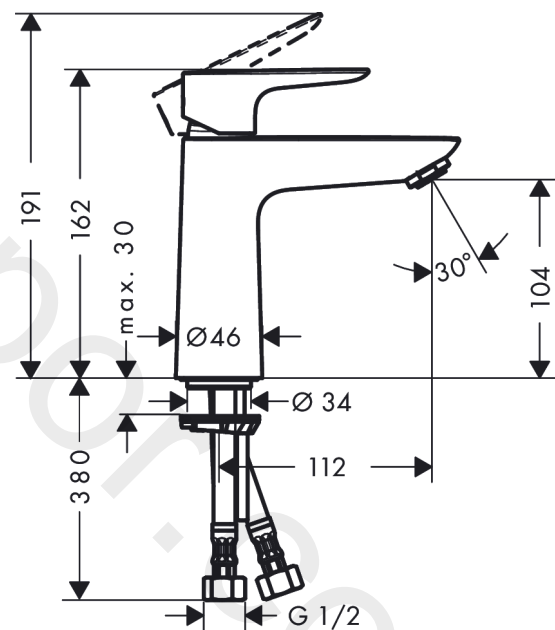

Talis E

Single lever basin mixer 110 with push-open waste set 3 ticks

Finish: **Chrome** Article Number: **71771009**

Description

product features

- consists of: single lever basin mixer, waste set
- ComfortZone 110
- projection: 112 mm
- spout height: 104 mm
- handle variant: lever handle
- maximum flow rate at 3 bar: 1,9 l/min
- ceramic cartridge
- temperature limitation adjustable
- push-open waste set G 1¼
- material waste set: metal
- connection type: G ½ connections
- connection dimension: DN15

Technology

Product image

Scale drawing

Flowchart

Talis E
Single lever basin mixer 110 with push-open waste set 3 ticks
 Finish: **Chrome** Article Number: **71771009**

Exploded Drawing

Year of production: >04/20

Talis E**Single lever basin mixer 110 with push-open waste set 3 ticks**Finish: **Chrome** Article Number: **71771009****Spare part list**

Year of production: >04/20

Pos.	Description	Article Number	Price	PU
1	handle	92687000	£ 51,00	1
2	screw cover	95704000	£ 3,30	1
3	hollow set screw M6x10 DIN 916	96029000	£ 3,30	1
4	flange	92625000	£ 35,00	1
5	nut	92689000	£ 25,00	1
6	O-ring 25x1,5	98146000	£ 3,30	1
7	O-ring 27x1,5	92527000	£ 13,30	1
8	cartridge, assy	95973000	£ 79,00	1
9	seal	98865000	£ 35,00	1
10	adapter for cartridge	92628000	£ 20,50	1
11	adapter for cartridge	98866000	£ 35,00	1
12	O-ring 23x2	98398000	£ 3,30	1
13	aerator M24x1 (1,9 l/min)	92300000	£ 35,00	1
14	screw M8 x 68	97736000	£ 6,10	1
15	seal Ø 42	98722000	£ 6,10	1
16	fixing set	96016000	£ 35,00	1
17	connection hose 450 mm M8x0,75 G½	97443000	£ 20,50	1
18	O-ring 7x1,5	98422000	£ 3,30	1
a	push-open waste set	50100000	£ 78,00	1