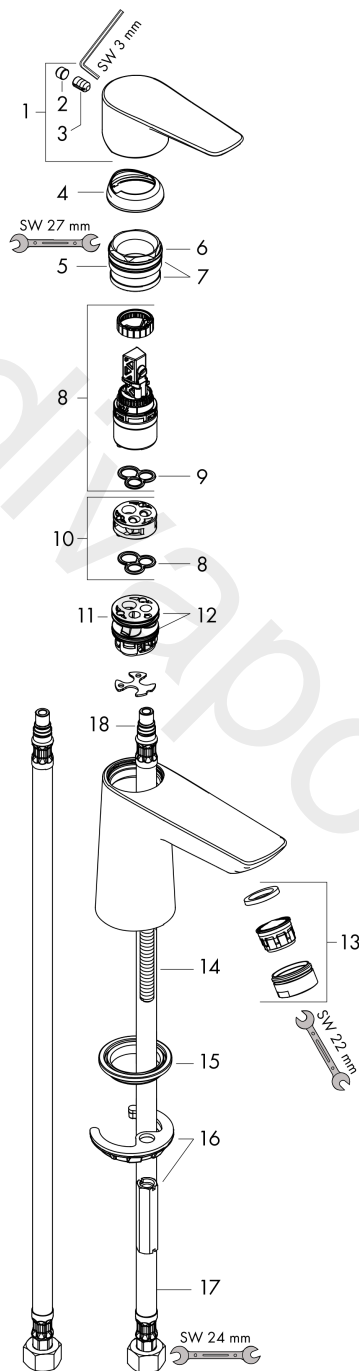

Talis E

Single lever basin mixer 110 with push-open waste set 3 ticks

Finish: **Chrome** Article Number: **71771009**

Description

product features

- consists of: single lever basin mixer, waste set
- ComfortZone 110
- projection: 112 mm
- spout height: 104 mm
- handle variant: lever handle
- maximum flow rate at 3 bar: 1,9 l/min
- ceramic cartridge
- temperature limitation adjustable
- push-open waste set G 1¼
- material waste set: metal
- connection type: G ½ connections
- connection dimension: DN15

Technology

Product image

Scale drawing

Flowchart

Talis E
Single lever basin mixer 110 with push-open waste set 3 ticks
 Finish: **Chrome** Article Number: **71771009**

Exploded Drawing

Year of production: >04/20

Talis E**Single lever basin mixer 110 with push-open waste set 3 ticks**Finish: **Chrome** Article Number: **71771009****Spare part list**

Year of production: >04/20

Pos.	Description	Article Number	Price	PU
1	handle	92687000	£ 51,00	1
2	screw cover	95704000	£ 3,30	1
3	hollow set screw M6x10 DIN 916	96029000	£ 3,30	1
4	flange	92625000	£ 35,00	1
5	nut	92689000	£ 25,00	1
6	O-ring 25x1,5	98146000	£ 3,30	1
7	O-ring 27x1,5	92527000	£ 13,30	1
8	cartridge, assy	95973000	£ 79,00	1
9	seal	98865000	£ 35,00	1
10	adapter for cartridge	92628000	£ 20,50	1
11	adapter for cartridge	98866000	£ 35,00	1
12	O-ring 23x2	98398000	£ 3,30	1
13	aerator M24x1 (1,9 l/min)	92300000	£ 35,00	1
14	screw M8 x 68	97736000	£ 6,10	1
15	seal Ø 42	98722000	£ 6,10	1
16	fixing set	96016000	£ 35,00	1
17	connection hose 450 mm M8x0,75 G½	97443000	£ 20,50	1
18	O-ring 7x1,5	98422000	£ 3,30	1
a	push-open waste set	50100000	£ 78,00	1