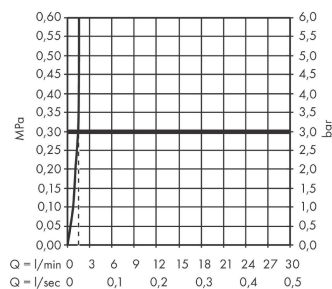

Talis E

Single lever basin mixer 110 with push-open waste set 3 ticks

Finish: **Chrome** Article Number: **71771009**

Description

product features

- consists of: single lever basin mixer, waste set
- ComfortZone 110
- projection: 112 mm
- spout height: 104 mm
- handle variant: lever handle
- maximum flow rate at 3 bar: 1,9 l/min
- ceramic cartridge
- temperature limitation adjustable
- push-open waste set G 1¼
- material waste set: metal
- connection type: G ½ connections
- connection dimension: DN15

Technology

Product image

Scale drawing

Flowchart

Talis E
Single lever basin mixer 110 with push-open waste set 3 ticks
 Finish: **Chrome** Article Number: **71771009**

Exploded Drawing

Year of production: >04/20

Talis E**Single lever basin mixer 110 with push-open waste set 3 ticks**Finish: **Chrome** Article Number: **71771009****Spare part list**

Year of production: >04/20

Pos.	Description	Article Number	Price	PU
1	handle	92687000	£ 51,00	1
2	screw cover	95704000	£ 3,30	1
3	hollow set screw M6x10 DIN 916	96029000	£ 3,30	1
4	flange	92625000	£ 35,00	1
5	nut	92689000	£ 25,00	1
6	O-ring 25x1,5	98146000	£ 3,30	1
7	O-ring 27x1,5	92527000	£ 13,30	1
8	cartridge, assy	95973000	£ 79,00	1
9	seal	98865000	£ 35,00	1
10	adapter for cartridge	92628000	£ 20,50	1
11	adapter for cartridge	98866000	£ 35,00	1
12	O-ring 23x2	98398000	£ 3,30	1
13	aerator M24x1 (1,9 l/min)	92300000	£ 35,00	1
14	screw M8 x 68	97736000	£ 6,10	1
15	seal Ø 42	98722000	£ 6,10	1
16	fixing set	96016000	£ 35,00	1
17	connection hose 450 mm M8x0,75 G½	97443000	£ 20,50	1
18	O-ring 7x1,5	98422000	£ 3,30	1
a	push-open waste set	50100000	£ 78,00	1