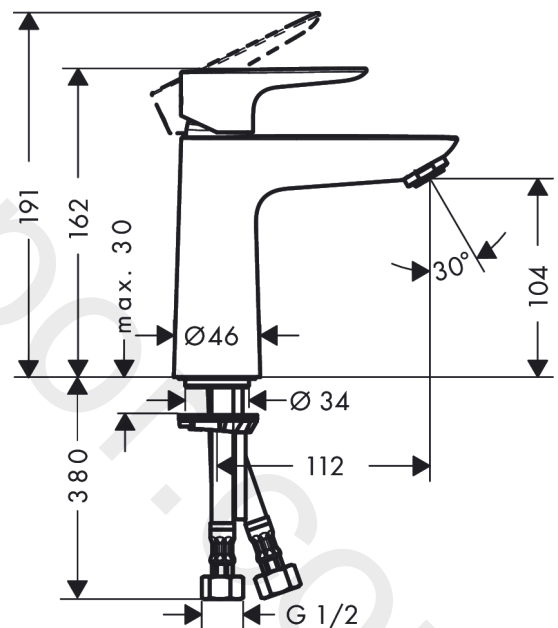

Talis E

Single lever basin mixer 110 with push-open waste set 2 ticks

Finish: **Chrome** Article Number: **71770009**

Description

product features

- consists of: single lever basin mixer, waste set
- ComfortZone 110
- projection: 112 mm
- spout height: 104 mm
- handle variant: lever handle
- spray type: normal spray
- maximum flow rate at 3 bar: 3,8 l/min
- ceramic cartridge
- temperature limitation adjustable
- push-open waste set G 1/4
- material waste set: metal
- connection type: G 1/2 connections
- connection dimension: DN15

Technology

Product image

Scale drawing

Talis E
Single lever basin mixer 110 with push-open waste set 2 ticks
 Finish: **Chrome** Article Number: **71770009**

Flowchart

Talis E
Single lever basin mixer 110 with push-open waste set 2 ticks
 Finish: **Chrome** Article Number: **71770009**

Exploded Drawing

Year of production: >04/20

Talis E**Single lever basin mixer 110 with push-open waste set 2 ticks**Finish: **Chrome** Article Number: **71770009****Spare part list**

Year of production: >04/20

Pos.	Description	Article Number	Price	PU
1	handle	92687000	£ 51,00	1
2	screw cover	95704000	£ 3,30	1
3	hollow set screw M6x10 DIN 916	96029000	£ 3,30	1
4	flange	92625000	£ 35,00	1
5	nut	92689000	£ 25,00	1
6	O-ring 25x1,5	98146000	£ 3,30	1
7	O-ring 27x1,5	92527000	£ 13,30	1
8	cartridge, assy	95973000	£ 79,00	1
9	seal	98865000	£ 35,00	1
10	adapter for cartridge	92628000	£ 20,50	1
11	adapter for cartridge	98866000	£ 35,00	1
12	O-ring 23x2	98398000	£ 3,30	1
13	aerator M24x1	98453000	£ 20,50	1
14	screw M8 x 68	97736000	£ 6,10	1
15	seal Ø 42	98722000	£ 6,10	1
16	fixing set	96016000	£ 35,00	1
17	connection hose 450 mm M8x0,75 G½	97443000	£ 20,50	1
18	O-ring 7x1,5	98422000	£ 3,30	1
a	push-open waste set	50100000	£ 78,00	1