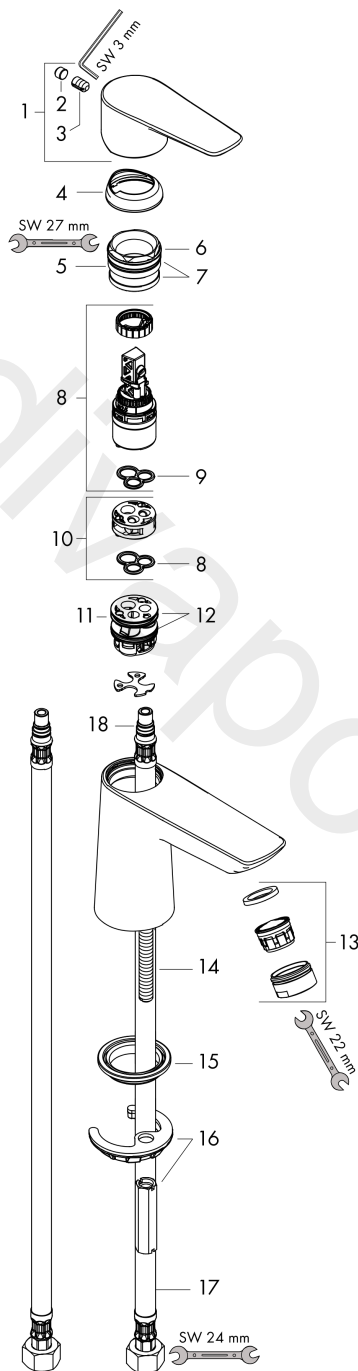

Talis E

Single lever basin mixer 110 with push-open waste set 2 ticks

Finish: **Chrome** Article Number: **71770009**

Description

product features

- consists of: single lever basin mixer, waste set
- ComfortZone 110
- projection: 112 mm
- spout height: 104 mm
- handle variant: lever handle
- spray type: normal spray
- maximum flow rate at 3 bar: 3,8 l/min
- ceramic cartridge
- temperature limitation adjustable
- push-open waste set G 1/4
- material waste set: metal
- connection type: G 1/2 connections
- connection dimension: DN15

Technology

Product image

Scale drawing

Talis E
Single lever basin mixer 110 with push-open waste set 2 ticks
 Finish: **Chrome** Article Number: **71770009**

Flowchart

Talis E
Single lever basin mixer 110 with push-open waste set 2 ticks
 Finish: **Chrome** Article Number: **71770009**

Exploded Drawing

Year of production: >04/20

Talis E**Single lever basin mixer 110 with push-open waste set 2 ticks**Finish: **Chrome** Article Number: **71770009****Spare part list**

Year of production: >04/20

Pos.	Description	Article Number	Price	PU
1	handle	92687000	£ 51,00	1
2	screw cover	95704000	£ 3,30	1
3	hollow set screw M6x10 DIN 916	96029000	£ 3,30	1
4	flange	92625000	£ 35,00	1
5	nut	92689000	£ 25,00	1
6	O-ring 25x1,5	98146000	£ 3,30	1
7	O-ring 27x1,5	92527000	£ 13,30	1
8	cartridge, assy	95973000	£ 79,00	1
9	seal	98865000	£ 35,00	1
10	adapter for cartridge	92628000	£ 20,50	1
11	adapter for cartridge	98866000	£ 35,00	1
12	O-ring 23x2	98398000	£ 3,30	1
13	aerator M24x1	98453000	£ 20,50	1
14	screw M8 x 68	97736000	£ 6,10	1
15	seal Ø 42	98722000	£ 6,10	1
16	fixing set	96016000	£ 35,00	1
17	connection hose 450 mm M8x0,75 G½	97443000	£ 20,50	1
18	O-ring 7x1,5	98422000	£ 3,30	1
a	push-open waste set	50100000	£ 78,00	1