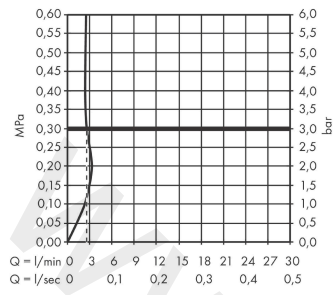

Talis E

Single lever basin mixer 110 with push-open waste set 2 ticks

Finish: **Chrome** Article Number: **71770009**

Description

product features

- consists of: single lever basin mixer, waste set
- ComfortZone 110
- projection: 112 mm
- spout height: 104 mm
- handle variant: lever handle
- spray type: normal spray
- maximum flow rate at 3 bar: 3,8 l/min
- ceramic cartridge
- temperature limitation adjustable
- push-open waste set G 1/4
- material waste set: metal
- connection type: G 1/2 connections
- connection dimension: DN15

Technology

Product image

Scale drawing

Talis E
Single lever basin mixer 110 with push-open waste set 2 ticks
 Finish: **Chrome** Article Number: **71770009**

Flowchart

Talis E
Single lever basin mixer 110 with push-open waste set 2 ticks
 Finish: **Chrome** Article Number: **71770009**

Exploded Drawing

Year of production: >04/20

Talis E**Single lever basin mixer 110 with push-open waste set 2 ticks**Finish: **Chrome** Article Number: **71770009****Spare part list**

Year of production: >04/20