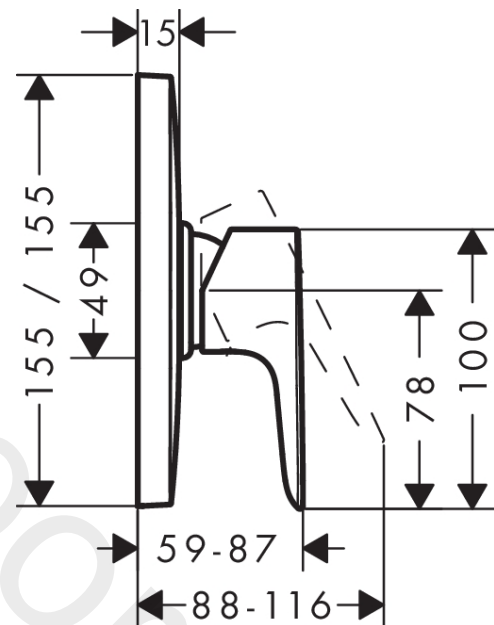

Talis E

Single lever shower mixer HighFlow for concealed installation for iBox universal

Finish: **Chrome** Article Number: **71768000**

Description

product features

- 1 function
- maximum flow rate at 3 bar: 47 l/min
- ceramic cartridge (Highflow)
- temperature limitation adjustable
- min. operating pressure: 1 bar
- max. operating pressure: 10 bar
- connection type: basic set

Article Details

Price excl. VAT

149,17 £

Technology

Product image

Scale drawing

Flowchart

Talis E

Single lever shower mixer HighFlow for concealed installation for iBox universal

Finish: **Chrome** Article Number: **71768000**

Exploded Drawing

Year of production: >10/15

Talis E

Single lever shower mixer HighFlow for concealed installation for iBox universal

Finish: **Chrome** Article Number: **71768000**

Spare part list

Year of production: >10/15

Pos.	Description	Article Number	Price	PU
1	handle	92666000	£ 35,00	1
2	screw cover	96338000	£ 3,30	1
3	flange	97406000	£ 20,50	1
4	escutcheon 155 / 155 mm	95277000	£ 64,00	1
5	O-Ring 48x3	95508000	£ 3,30	1
6	holder for escutcheon	98793000	£ 43,00	1
7	set of fixing screws	96454000	£ 9,00	1
8	nut	98286000	£ 79,00	1
9	O-ring 33x2	98154000	£ 3,30	1
10	cartridge, assy	98285000	£ 137,00	1
11	locking screw for handle	95140000	£ 6,10	1
12	set of screws	96525000	£ 9,00	1
13	O-ring 16x2	98133000	£ 3,30	1
14	extension 25 mm	13595000	£ 75,00	1
15	set of fixing screws	97747000	£ 3,30	1
16	extension 22 mm	15597000	£ 74,00	1
a	concealed item	01800180	£ 163,00	1
b	adapter for exchanged connections	93181000	£ 275,00	1