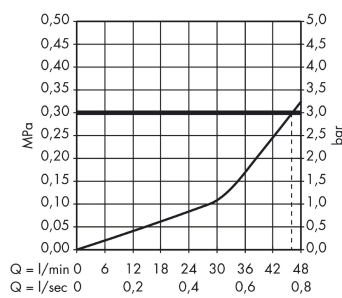

Talis E

Single lever shower mixer HighFlow for concealed installation for iBox universal

Finish: **Chrome** Article Number: **71768000**

Description

product features

- 1 function
- maximum flow rate at 3 bar: 47 l/min
- ceramic cartridge (Highflow)
- temperature limitation adjustable
- min. operating pressure: 1 bar
- max. operating pressure: 10 bar
- connection type: basic set

Article Details

Price excl. VAT

149,17 £

Technology

Product image

Scale drawing

Flowchart

Talis E