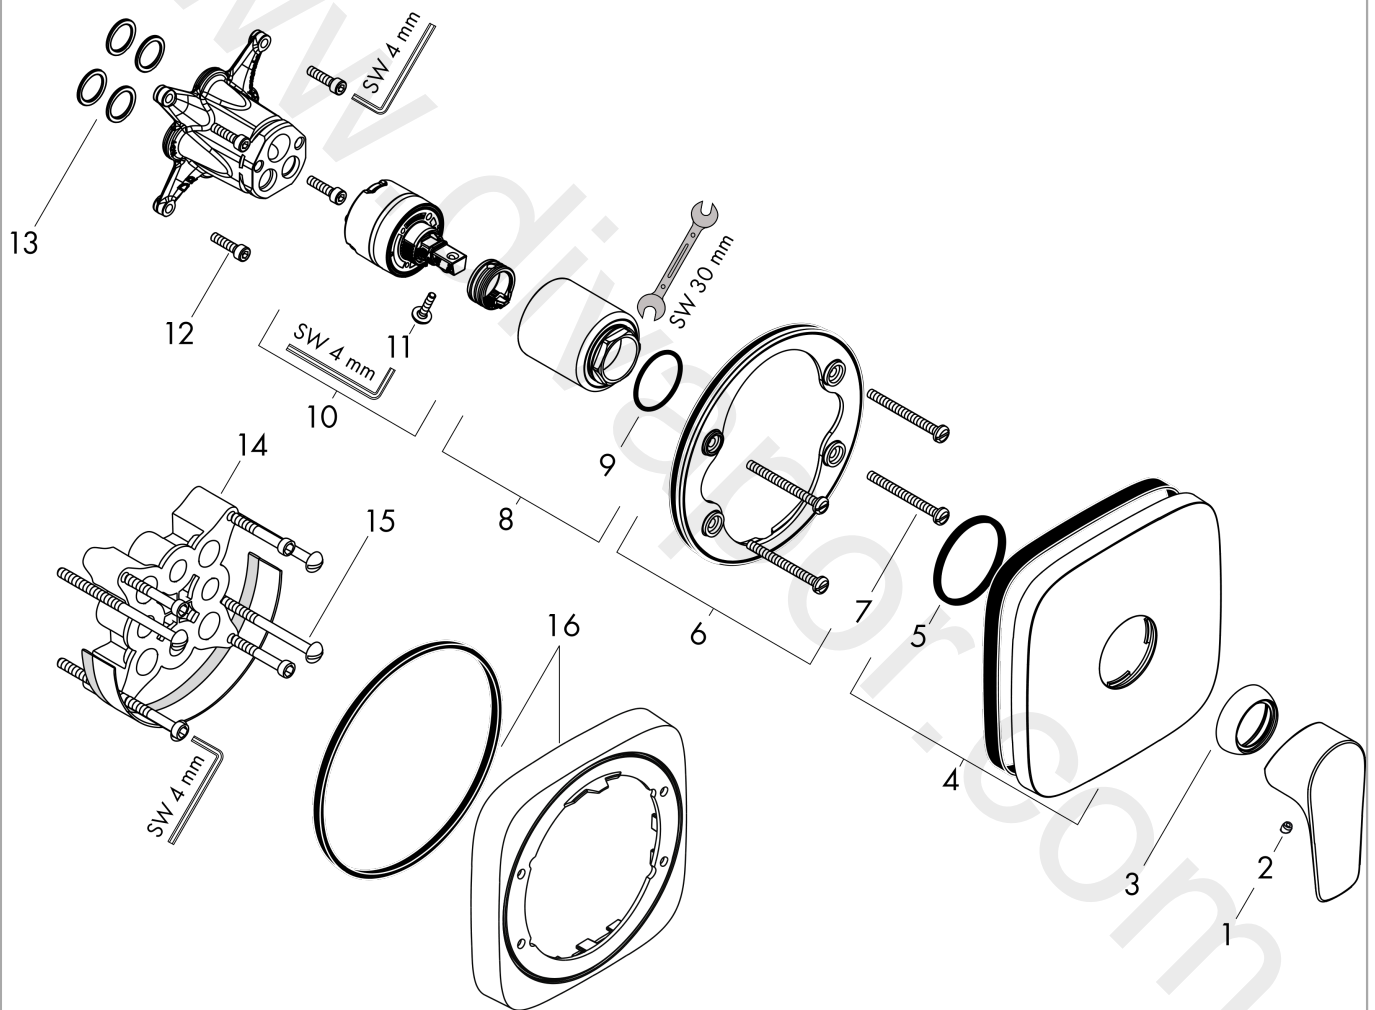

Talis E

Single lever shower mixer HighFlow for concealed installation for iBox universal

Finish: **Chrome** Article Number: **71768000**

Description

product features

- 1 function
- maximum flow rate at 3 bar: 47 l/min
- ceramic cartridge (Highflow)
- temperature limitation adjustable
- min. operating pressure: 1 bar
- max. operating pressure: 10 bar
- connection type: basic set

Article Details

Price excl. VAT

149,17 £

Technology

Product image

Scale drawing

Flowchart

Talis E

Single lever shower mixer HighFlow for concealed installation for iBox universal

Finish: **Chrome** Article Number: **71768000**

Exploded Drawing

Year of production: >10/15

Talis E

Single lever shower mixer HighFlow for concealed installation for iBox universal

Finish: **Chrome** Article Number: **71768000**

Spare part list

Year of production: >10/15

Pos.	Description	Article Number	Price	PU
1	handle	92666000	£ 35,00	1
2	screw cover	96338000	£ 3,30	1
3	flange	97406000	£ 20,50	1
4	escutcheon 155 / 155 mm	95277000	£ 64,00	1
5	O-Ring 48x3	95508000	£ 3,30	1
6	holder for escutcheon	98793000	£ 43,00	1
7	set of fixing screws	96454000	£ 9,00	1
8	nut	98286000	£ 79,00	1
9	O-ring 33x2	98154000	£ 3,30	1
10	cartridge, assy	98285000	£ 137,00	1
11	locking screw for handle	95140000	£ 6,10	1
12	set of screws	96525000	£ 9,00	1
13	O-ring 16x2	98133000	£ 3,30	1
14	extension 25 mm	13595000	£ 75,00	1
15	set of fixing screws	97747000	£ 3,30	1
16	extension 22 mm	15597000	£ 74,00	1
a	concealed item	01800180	£ 163,00	1
b	adapter for exchanged connections	93181000	£ 275,00	1