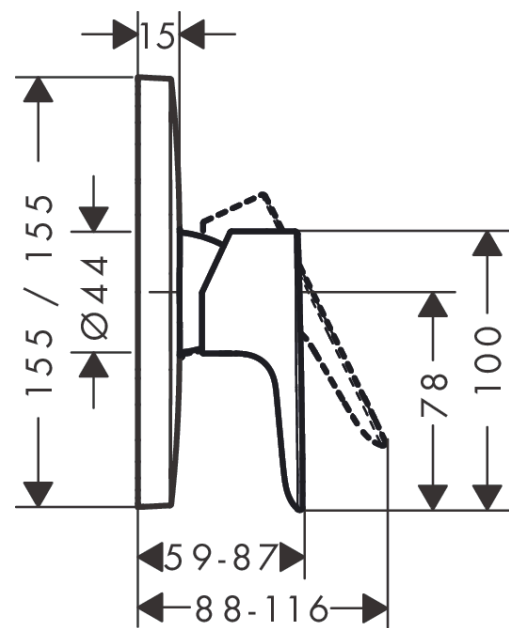

Talis E
Single lever shower mixer for concealed installation for iBox universal
 Finish: **Matt White** Article Number: **71765700**

Description

product features

- 1 function
- maximum flow rate at 3 bar: 29,3 l/min
- ceramic cartridge
- temperature limitation adjustable
- connection type: basic set

Article Details

Price excl. VAT 208,80 £

Design awards

Product image

Scale drawing

Flowchart

Talis E

Single lever shower mixer for concealed installation for iBox universal

Finish: **Matt White** Article Number: **71765700**

Exploded Drawing

Year of production: >11/19

Talis E**Single lever shower mixer for concealed installation for iBox universal**Finish: **Matt White** Article Number: **71765700****Spare part list**

Year of production: >11/19

Pos.	Description	Article Number	Price	PU
1	handle	92666700	£ 51,00	1
2	screw cover	96338000	£ 3,30	1
3	escutcheon 155 / 155 mm	95276700	£ 96,00	1
4	O-ring 43x3	98418000	£ 3,30	1
5	sleeve	98790700	£ 51,00	1
6	holder for escutcheon	98793000	£ 43,00	1
7	set of fixing screws	96454000	£ 9,00	1
8	nut	98796000	£ 43,00	1
9	O-ring 30x1,5	98433000	£ 3,30	1
10	O-ring 39x1,5	98400000	£ 3,30	1
11	cartridge, assy	92730000	£ 35,00	1
12	locking screw for handle	95140000	£ 6,10	1
13	seal	95008000	£ 9,00	1
14	set of screws	96525000	£ 9,00	1
15	O-ring 16x2	98133000	£ 3,30	1
16	O-Ring 22x2	98185000	£ 3,30	1
17	noise reduction	96429000	£ 6,10	1
18	flow limiter (22 l/min)	95884000	£ 13,30	1
19	extension 25 mm	13595000	£ 75,00	1
20	set of fixing screws	97747000	£ 3,30	1
a	concealed item	01800180	£ 163,00	1