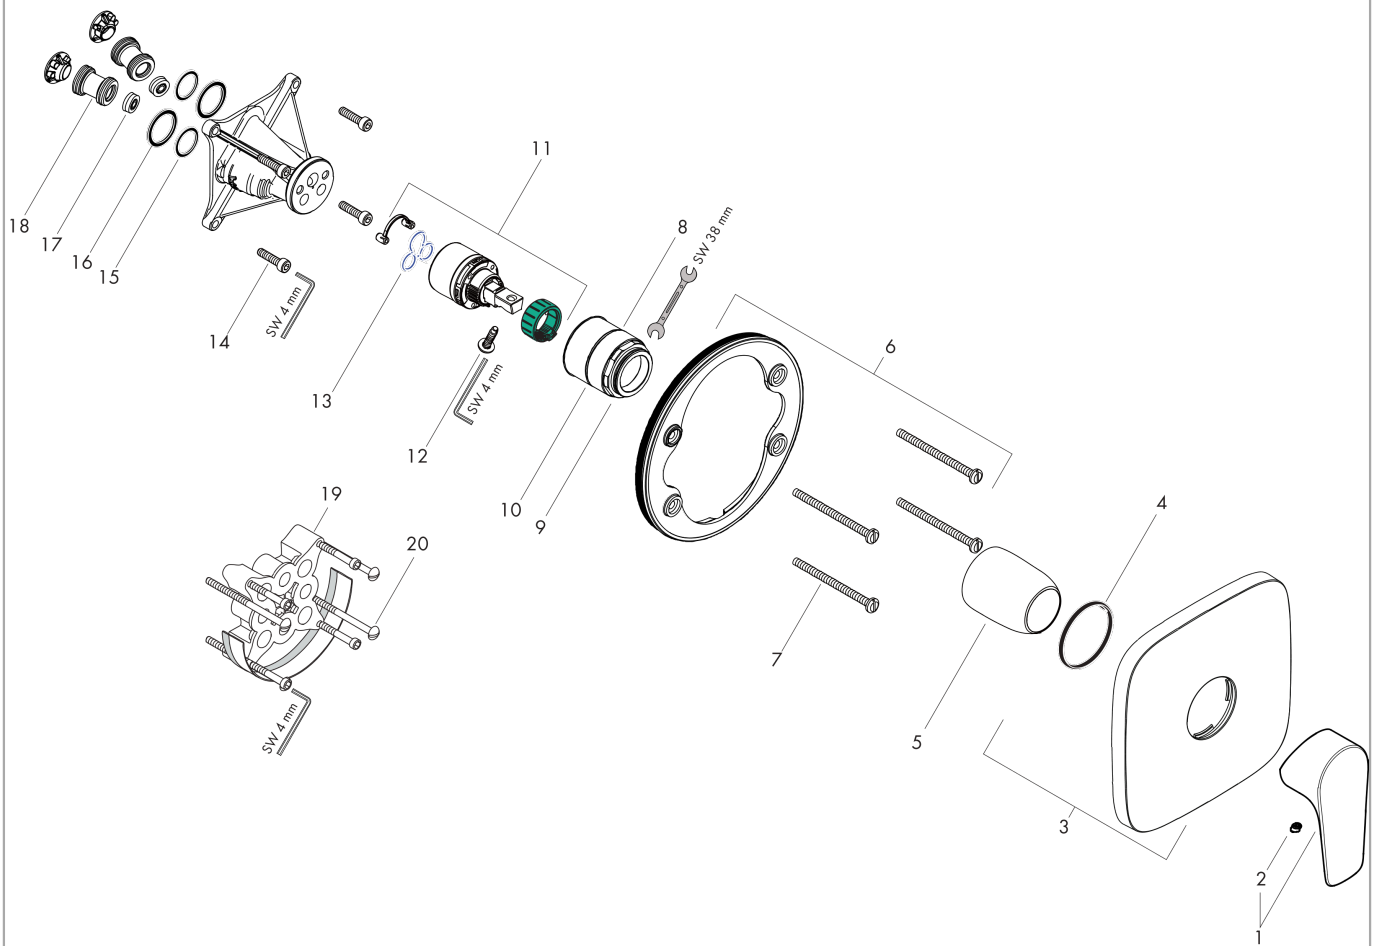

Talis E
Single lever shower mixer for concealed installation for iBox universal
 Finish: **Matt White** Article Number: **71765700**

Description

product features

- 1 function
- maximum flow rate at 3 bar: 29,3 l/min
- ceramic cartridge
- temperature limitation adjustable
- connection type: basic set

Article Details

Price excl. VAT 208,80 £

Design awards

Product image

Scale drawing

Flowchart

Talis E

Single lever shower mixer for concealed installation for iBox universal

Finish: **Matt White** Article Number: **71765700**

Exploded Drawing

Year of production: >11/19

Talis E**Single lever shower mixer for concealed installation for iBox universal**Finish: **Matt White** Article Number: **71765700****Spare part list**

Year of production: >11/19

Pos.	Description	Article Number	Price	PU
1	handle	92666700	£ 51,00	1
2	screw cover	96338000	£ 3,30	1
3	escutcheon 155 / 155 mm	95276700	£ 96,00	1
4	O-ring 43x3	98418000	£ 3,30	1
5	sleeve	98790700	£ 51,00	1
6	holder for escutcheon	98793000	£ 43,00	1
7	set of fixing screws	96454000	£ 9,00	1
8	nut	98796000	£ 43,00	1
9	O-ring 30x1,5	98433000	£ 3,30	1
10	O-ring 39x1,5	98400000	£ 3,30	1
11	cartridge, assy	92730000	£ 35,00	1
12	locking screw for handle	95140000	£ 6,10	1
13	seal	95008000	£ 9,00	1
14	set of screws	96525000	£ 9,00	1
15	O-ring 16x2	98133000	£ 3,30	1
16	O-Ring 22x2	98185000	£ 3,30	1
17	noise reduction	96429000	£ 6,10	1
18	flow limiter (22 l/min)	95884000	£ 13,30	1
19	extension 25 mm	13595000	£ 75,00	1
20	set of fixing screws	97747000	£ 3,30	1
a	concealed item	01800180	£ 163,00	1