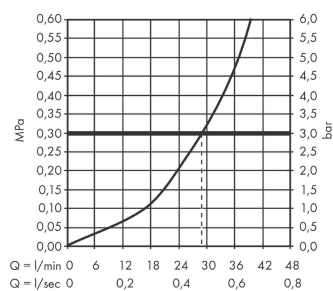

Talis E
Single lever shower mixer for concealed installation for iBox universal
 Finish: **Matt White** Article Number: **71765700**

Description

product features

- 1 function
- maximum flow rate at 3 bar: 29,3 l/min
- ceramic cartridge
- temperature limitation adjustable
- connection type: basic set

Article Details

Price excl. VAT 208,80 £

Design awards

Product image

Scale drawing

Flowchart

Talis E

Single lever shower mixer for concealed installation for iBox universal