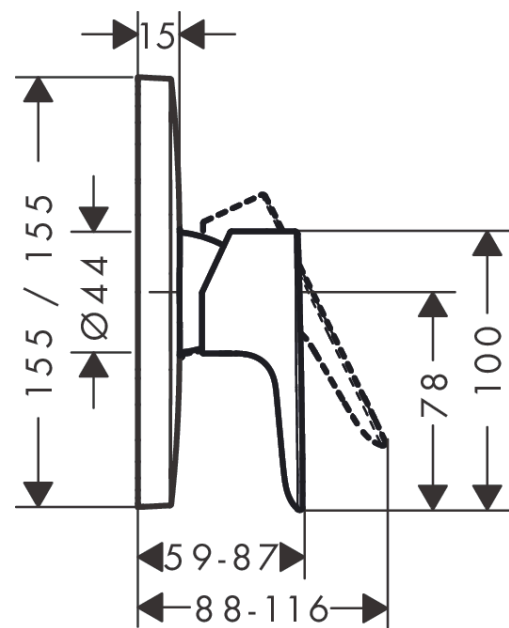

Talis E
Single lever shower mixer for concealed installation for iBox universal
 Finish: **Matt Black** Article Number: **71765670**

Description

product features

- 1 function
- maximum flow rate at 3 bar: 29,3 l/min
- ceramic cartridge
- temperature limitation adjustable
- connection type: basic set

Article Details

Price excl. VAT

208,80 £

Design awards

Product image

Scale drawing

Flowchart

Talis E
Single lever shower mixer for concealed installation for iBox universal
 Finish: **Matt Black** Article Number: **71765670**

Exploded Drawing

Year of production: >10/19

Talis E

Single lever shower mixer for concealed installation for iBox universal

Finish: **Matt Black** Article Number: **71765670**

Spare part list

Year of production: >10/19

Pos.	Description	Article Number	Price	PU
1	handle	92666670	£ 51,00	1
2	screw cover	96338000	£ 3,30	1
3	escutcheon 155 / 155 mm	95276670	£ 96,00	1
4	O-ring 43x3	98418000	£ 3,30	1
5	sleeve	98790670	£ 51,00	1
6	holder for escutcheon	98793000	£ 43,00	1
7	set of fixing screws	96454000	£ 9,00	1
8	nut	98796000	£ 43,00	1
9	O-ring 30x1,5	98433000	£ 3,30	1
10	O-ring 39x1,5	98400000	£ 3,30	1
11	cartridge, assy	92730000	£ 35,00	1
12	locking screw for handle	95140000	£ 6,10	1
13	seal	95008000	£ 9,00	1
14	set of screws	96525000	£ 9,00	1
15	O-ring 16x2	98133000	£ 3,30	1
16	O-Ring 22x2	98185000	£ 3,30	1
17	flow limiter (22 l/min)	95884000	£ 13,30	1
18	noise reduction	96429000	£ 6,10	1
19	extension 25 mm	13595000	£ 75,00	1
20	set of fixing screws	97747000	£ 3,30	1
a	concealed item	01800180	£ 163,00	1