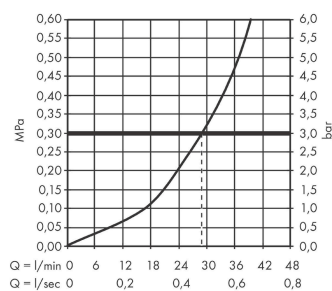

Talis E
Single lever shower mixer for concealed installation for iBox universal
 Finish: **Matt Black** Article Number: **71765670**

Description

product features

- 1 function
- maximum flow rate at 3 bar: 29,3 l/min
- ceramic cartridge
- temperature limitation adjustable
- connection type: basic set

Article Details

Price excl. VAT

208,80 £

Design awards

Product image

Scale drawing

Flowchart

Talis E
Single lever shower mixer for concealed installation for iBox universal
 Finish: **Matt Black** Article Number: **71765670**