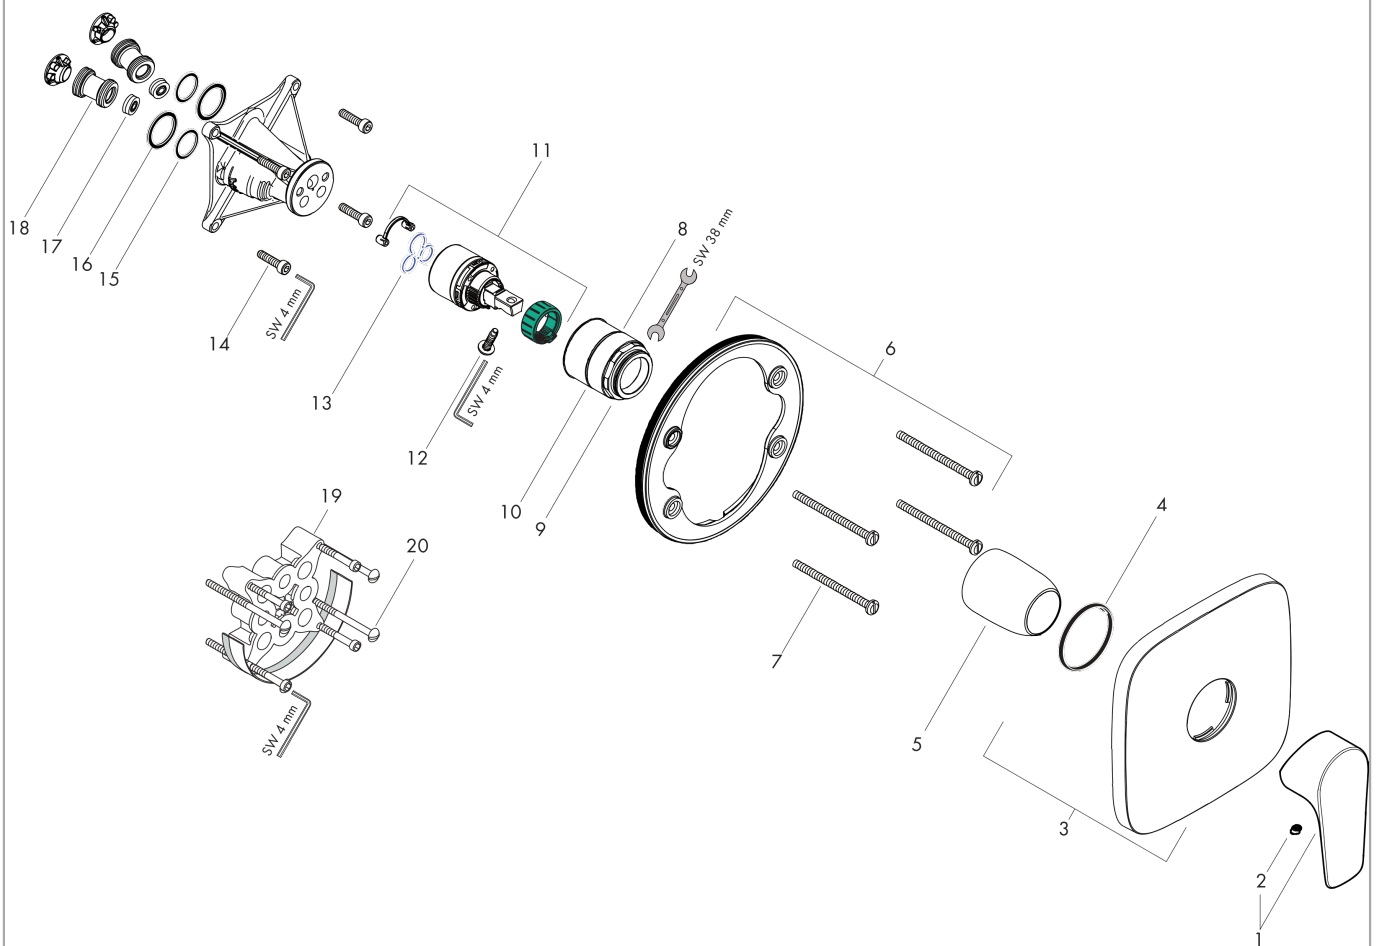

Talis E
Single lever shower mixer for concealed installation for iBox universal
 Finish: **Matt Black** Article Number: **71765670**

Description

product features

- 1 function
- maximum flow rate at 3 bar: 29,3 l/min
- ceramic cartridge
- temperature limitation adjustable
- connection type: basic set

Article Details

Price excl. VAT

208,80 £

Design awards

Product image

Scale drawing

Flowchart

Talis E
Single lever shower mixer for concealed installation for iBox universal
 Finish: **Matt Black** Article Number: **71765670**

Exploded Drawing

Year of production: >10/19

Talis E

Single lever shower mixer for concealed installation for iBox universal

Finish: **Matt Black** Article Number: **71765670**

Spare part list

Year of production: >10/19

Pos.	Description	Article Number	Price	PU
1	handle	92666670	£ 51,00	1
2	screw cover	96338000	£ 3,30	1
3	escutcheon 155 / 155 mm	95276670	£ 96,00	1
4	O-ring 43x3	98418000	£ 3,30	1
5	sleeve	98790670	£ 51,00	1
6	holder for escutcheon	98793000	£ 43,00	1
7	set of fixing screws	96454000	£ 9,00	1
8	nut	98796000	£ 43,00	1
9	O-ring 30x1,5	98433000	£ 3,30	1
10	O-ring 39x1,5	98400000	£ 3,30	1
11	cartridge, assy	92730000	£ 35,00	1
12	locking screw for handle	95140000	£ 6,10	1
13	seal	95008000	£ 9,00	1
14	set of screws	96525000	£ 9,00	1
15	O-ring 16x2	98133000	£ 3,30	1
16	O-Ring 22x2	98185000	£ 3,30	1
17	flow limiter (22 l/min)	95884000	£ 13,30	1
18	noise reduction	96429000	£ 6,10	1
19	extension 25 mm	13595000	£ 75,00	1
20	set of fixing screws	97747000	£ 3,30	1
a	concealed item	01800180	£ 163,00	1