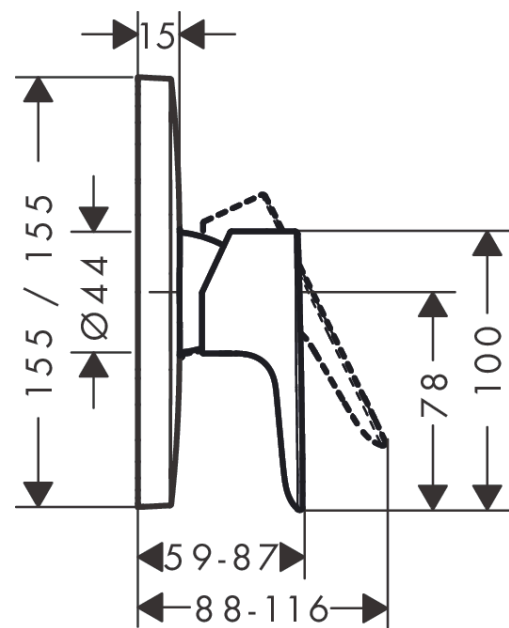

### Description

**product features**

- 1 function
- maximum flow rate at 3 bar: 29,3 l/min
- ceramic cartridge
- temperature limitation adjustable
- connection type: basic set

### Scale drawing