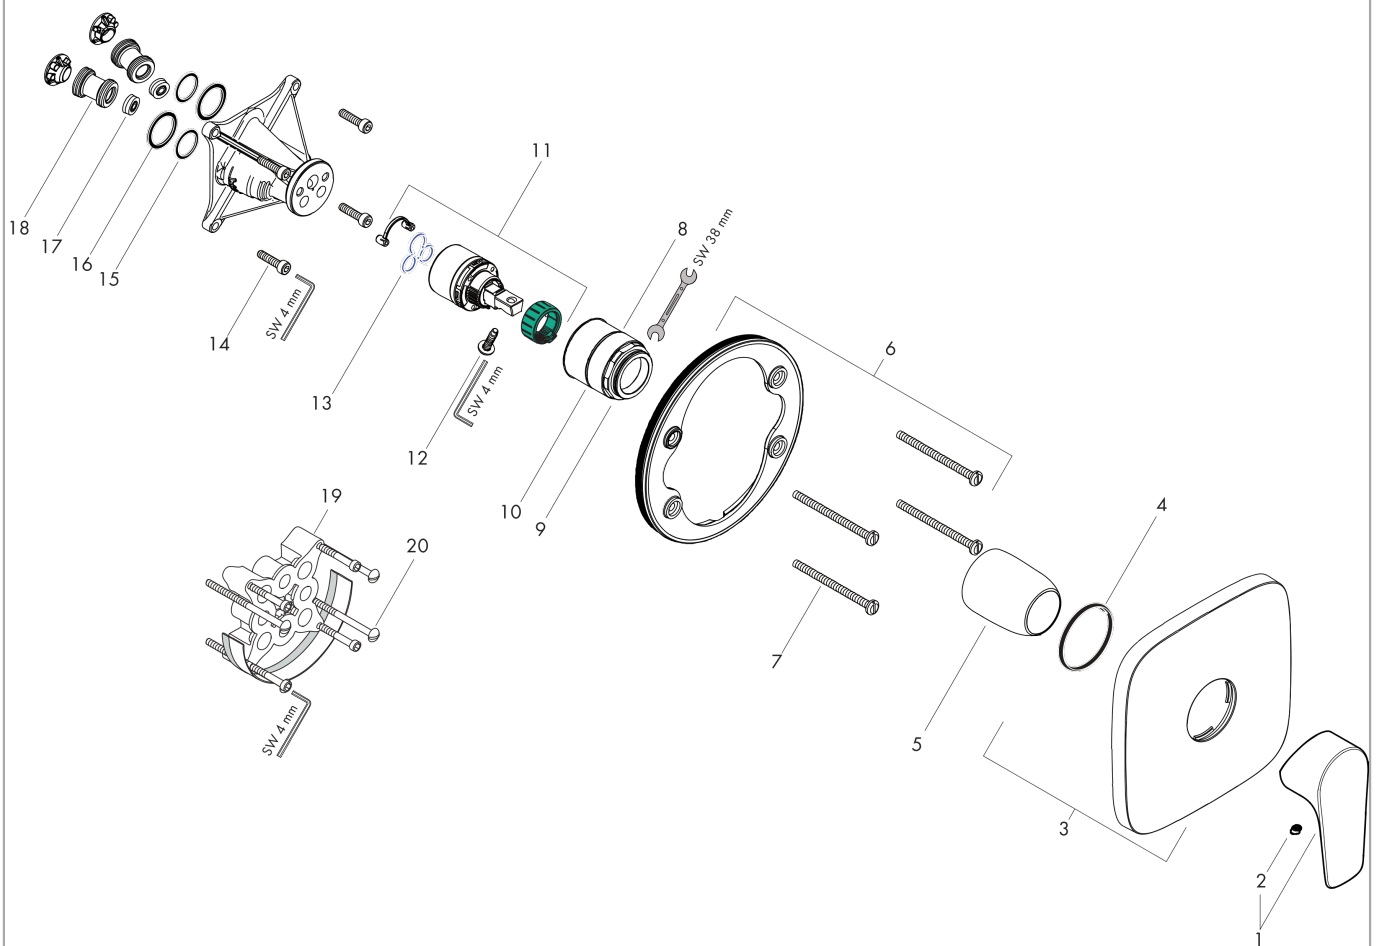

### Scale drawing

### Flowchart

**Talis E**  
**Single lever shower mixer for concealed installation for iBox universal**  
 Finish: **Brushed Black Chrome** Article Number: **71765340**

**Exploded Drawing**

Year of production: >11/19

## Talis E

Single lever shower mixer for concealed installation for iBox universal

Finish: **Brushed Black Chrome** Article Number: **71765340**

### Spare part list

Year of production: >11/19

Pos.	Description	Article Number	Price	PU
1	handle	92666340	£ 51,00	1
2	screw cover	96338000	£ 3,30	1
3	escutcheon 155 / 155 mm	95276340	£ 96,00	1
4	O-ring 43x3	98418000	£ 3,30	1
5	sleeve	98790340	£ 51,00	1
6	holder for escutcheon	98793000	£ 43,00	1
7	set of fixing screws	96454000	£ 9,00	1
8	nut	98796000	£ 43,00	1
9	O-ring 30x1,5	98433000	£ 3,30	1
10	O-ring 39x1,5	98400000	£ 3,30	1
11	cartridge, assy	92730000	£ 35,00	1
12	locking screw for handle	95140000	£ 6,10	1
13	seal	95008000	£ 9,00	1
14	set of screws	96525000	£ 9,00	1
15	O-ring 16x2	98133000	£ 3,30	1
16	O-Ring 22x2	98185000	£ 3,30	1
17	flow limiter (22 l/min)	95884000	£ 13,30	1
18	noise reduction	96429000	£ 6,10	1
19	extension 25 mm	13595000	£ 75,00	1
20	set of fixing screws	97747000	£ 3,30	1
a	concealed item	01800180	£ 163,00	1