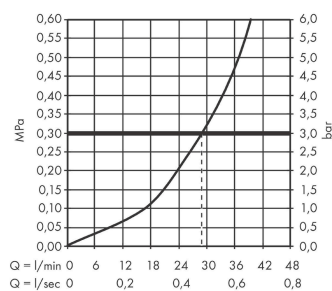

Talis E
Single lever shower mixer for concealed installation for iBox universal
Finish: **Brushed Black Chrome** Article Number: **71765340**

Description

product features

- 1 function
- maximum flow rate at 3 bar: 29,3 l/min
- ceramic cartridge
- temperature limitation adjustable
- connection type: basic set

Article Details

Price excl. VAT

223,80 £

Design awards

Product image

Scale drawing

Flowchart