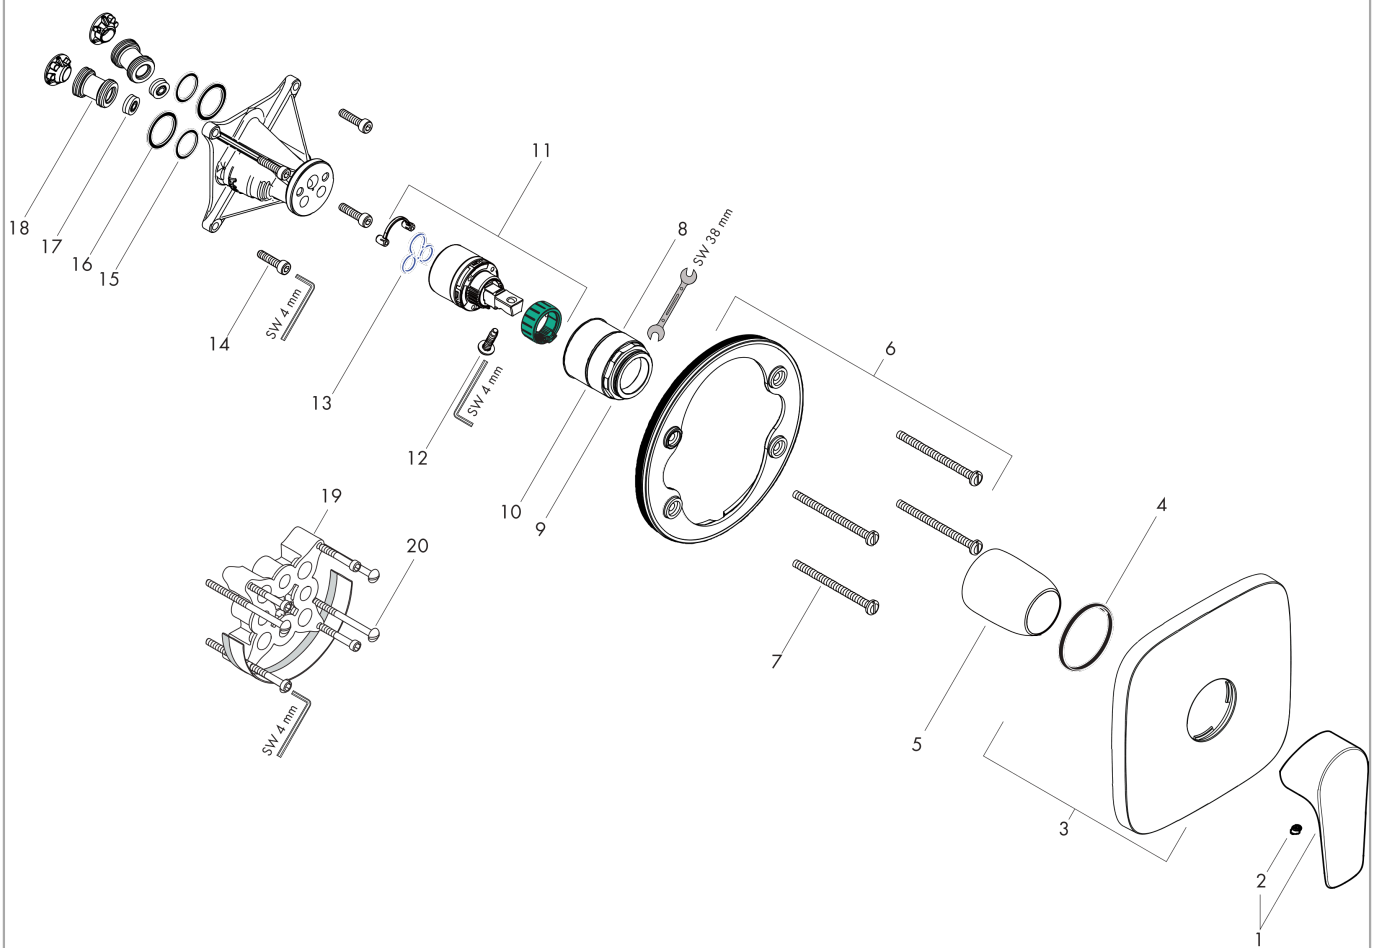

Talis E
Single lever shower mixer for concealed installation for iBox universal
 Finish: **Brushed Bronze** Article Number: **71765140**

Description

product features

- 1 function
- maximum flow rate at 3 bar: 29,3 l/min
- ceramic cartridge
- temperature limitation adjustable
- connection type: basic set

Article Details

Price excl. VAT

223,80 £

Design awards

Product image

Scale drawing

Flowchart

Talis E
Single lever shower mixer for concealed installation for iBox universal
 Finish: **Brushed Bronze** Article Number: **71765140**

Exploded Drawing

Year of production: >10/19

Talis E

Single lever shower mixer for concealed installation for iBox universal

Finish: **Brushed Bronze** Article Number: **71765140**

Spare part list

Year of production: >10/19

Pos.	Description	Article Number	Price	PU
1	handle	92666140	£ 51,00	1
2	screw cover	96338000	£ 3,30	1
3	escutcheon 155 / 155 mm	95276140	-	1
4	O-ring 43x3	98418000	£ 3,30	1
5	sleeve	98790140	£ 51,00	1
6	holder for escutcheon	98793000	£ 43,00	1
7	set of fixing screws	97747000	£ 3,30	1
8	nut	98796000	£ 43,00	1
9	O-ring 30x1,5	98433000	£ 3,30	1
10	O-ring 39x1,5	98400000	£ 3,30	1
11	cartridge, assy	92730000	£ 35,00	1
12	locking screw for handle	95140000	£ 6,10	1
13	seal	95008000	£ 9,00	1
14	set of screws	96525000	£ 9,00	1
15	O-ring 16x2	98133000	£ 3,30	1
16	O-Ring 22x2	98185000	£ 3,30	1
17	flow limiter (22 l/min)	95884000	£ 13,30	1
18	noise reduction	96429000	£ 6,10	1
19	extension 25 mm	13595000	£ 75,00	1
20	set of fixing screws	96454000	£ 9,00	1
a	concealed item	01800180	£ 163,00	1
b	adapter for exchanged connections	93181000	£ 275,00	1