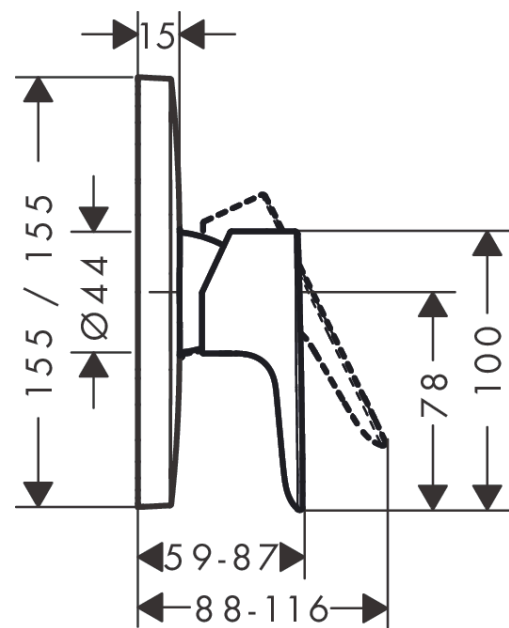

Talis E
Single lever shower mixer for concealed installation for iBox universal
 Finish: **Brushed Bronze** Article Number: **71765140**

Description

product features

- 1 function
- maximum flow rate at 3 bar: 29,3 l/min
- ceramic cartridge
- temperature limitation adjustable
- connection type: basic set

Article Details

Price excl. VAT

223,80 £

Design awards

Product image

Scale drawing

Flowchart

Talis E
Single lever shower mixer for concealed installation for iBox universal
 Finish: **Brushed Bronze** Article Number: **71765140**

Exploded Drawing

Year of production: >10/19

Talis E

Single lever shower mixer for concealed installation for iBox universal

Finish: **Brushed Bronze** Article Number: **71765140**

Spare part list

Year of production: >10/19

Pos.	Description	Article Number	Price	PU
1	handle	92666140	£ 51,00	1
2	screw cover	96338000	£ 3,30	1
3	escutcheon 155 / 155 mm	95276140	-	1
4	O-ring 43x3	98418000	£ 3,30	1
5	sleeve	98790140	£ 51,00	1
6	holder for escutcheon	98793000	£ 43,00	1
7	set of fixing screws	97747000	£ 3,30	1
8	nut	98796000	£ 43,00	1
9	O-ring 30x1,5	98433000	£ 3,30	1
10	O-ring 39x1,5	98400000	£ 3,30	1
11	cartridge, assy	92730000	£ 35,00	1
12	locking screw for handle	95140000	£ 6,10	1
13	seal	95008000	£ 9,00	1
14	set of screws	96525000	£ 9,00	1
15	O-ring 16x2	98133000	£ 3,30	1
16	O-Ring 22x2	98185000	£ 3,30	1
17	flow limiter (22 l/min)	95884000	£ 13,30	1
18	noise reduction	96429000	£ 6,10	1
19	extension 25 mm	13595000	£ 75,00	1
20	set of fixing screws	96454000	£ 9,00	1
a	concealed item	01800180	£ 163,00	1
b	adapter for exchanged connections	93181000	£ 275,00	1