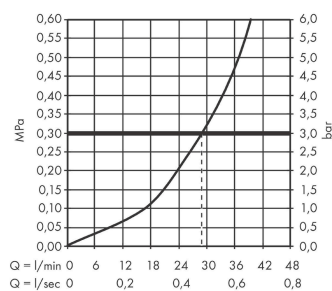

Talis E
Single lever shower mixer for concealed installation for iBox universal
Finish: **Brushed Bronze** Article Number: **71765140**

Description

product features

- 1 function
- maximum flow rate at 3 bar: 29,3 l/min
- ceramic cartridge
- temperature limitation adjustable
- connection type: basic set

Article Details

Price excl. VAT

223,80 £

Design awards

Product image

Scale drawing

Flowchart