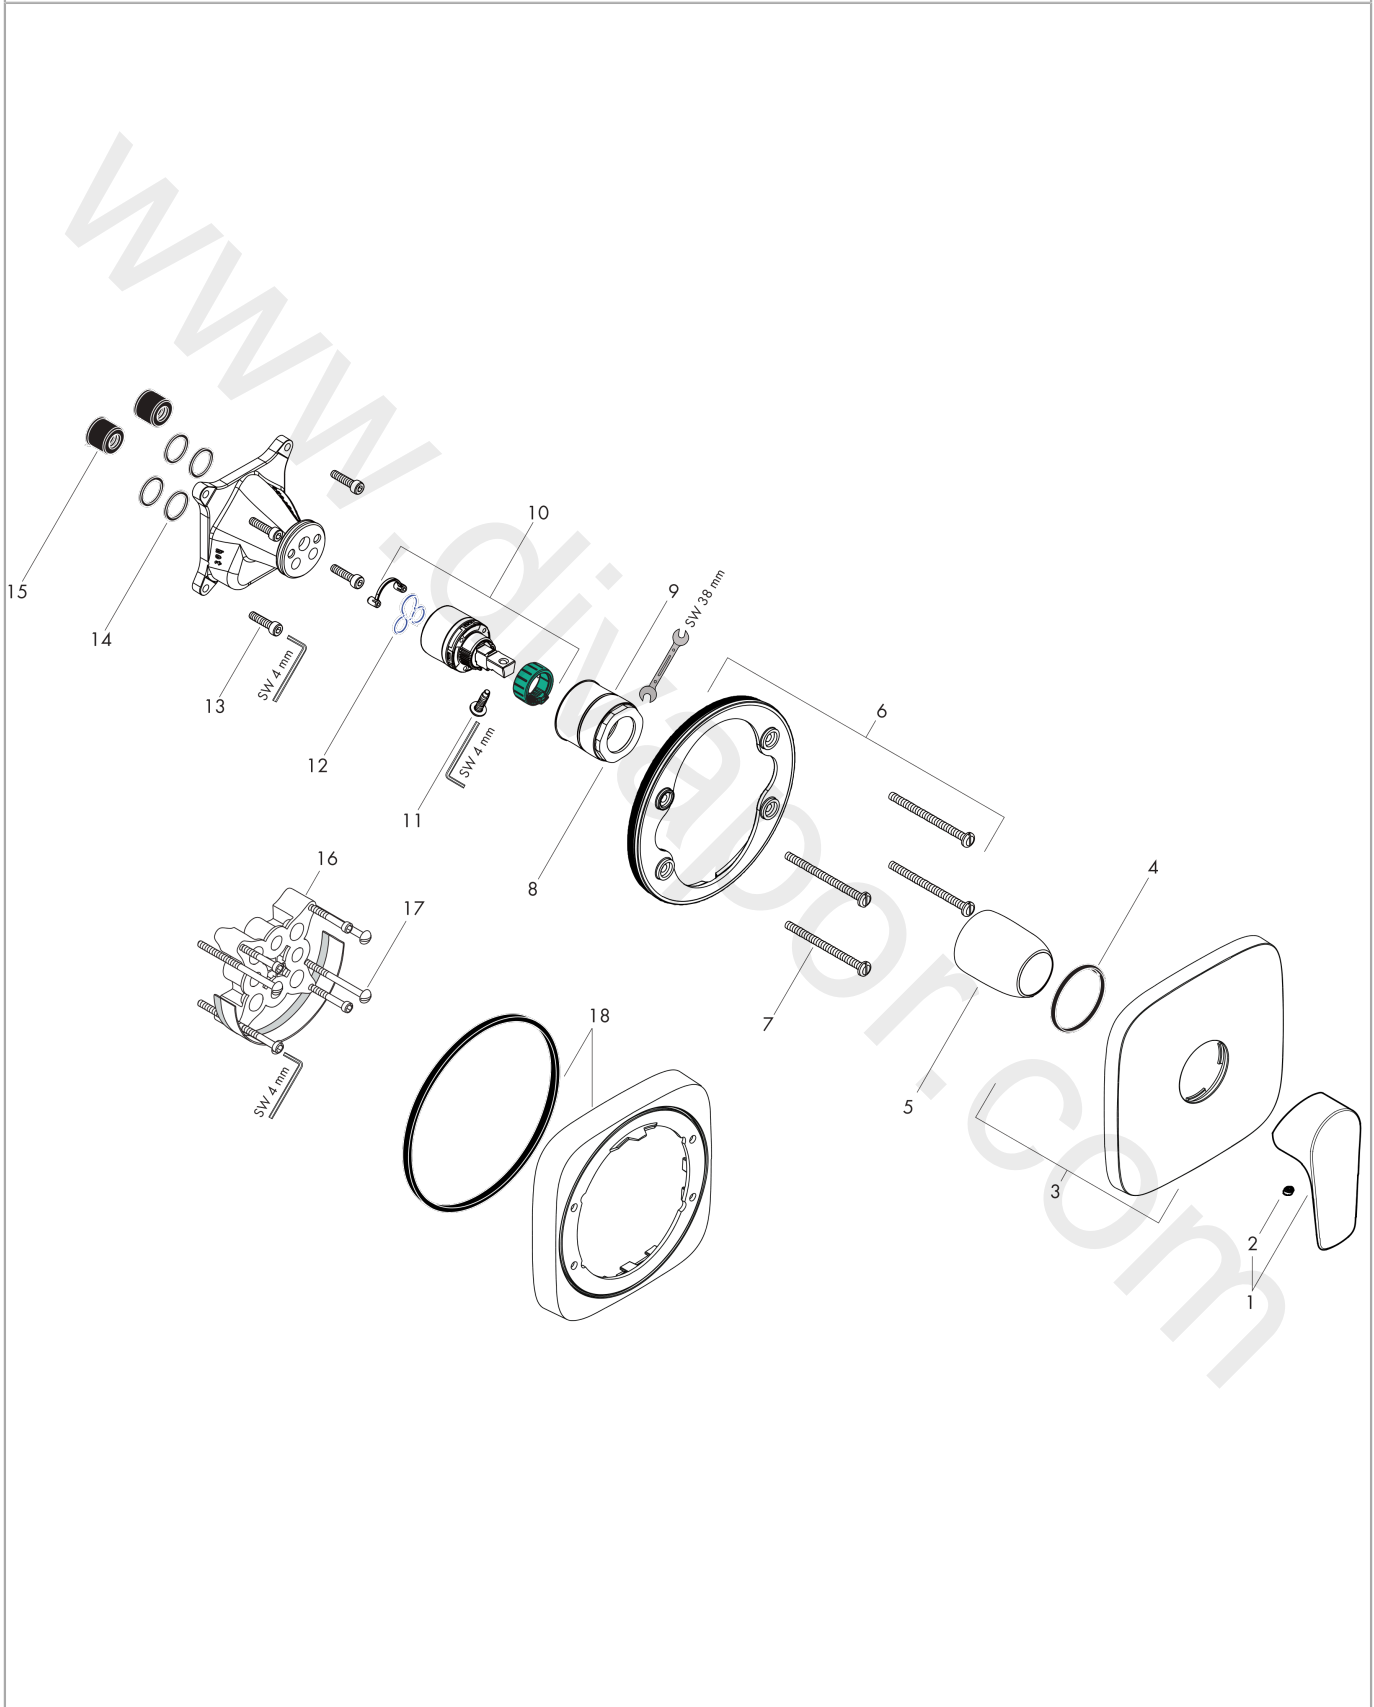

Talis E
Single lever shower mixer for concealed installation for iBox universal
 Surfaces: Article Number: **71765000**

Exploded Drawing

Year of production: **10/15 - 11/16**

Talis E

Single lever shower mixer for concealed installation for iBox universal

Surfaces: Article Number: **71765000**

Spare part list

Year of production: **10/15 - 11/16**

Pos.	Description	Article Number	Price	PU
1	handle	92666000	-	1
2	screw cover	96338000	-	1
3	escutcheon 155 / 155 mm	95276000	-	1
4	O-ring 43x3	98418000	-	1
5	sleeve	98790000	-	1
6	holder for escutcheon	98793000	-	1
7	set of fixing screws	96454000	-	1
8	nut	98796000	-	1
9	O-ring 39x1,5	98400000	-	1
10	cartridge, assy	92730000	-	1
11	locking screw for handle	95140000	-	1
12	seal	95008000	-	1
13	set of screws	96525000	-	1
14	O-ring 16x2	98133000	-	1
15	noise reduction	94073000	-	1
16	extension 25 mm	13595000	-	1
17	set of fixing screws	97747000	-	1
18	extension 22 mm	15597000	-	1
a	concealed item	01800180	-	1
b	conversion kit to escutcheon Ø 170 mm (shower mixer)	95355000	-	1