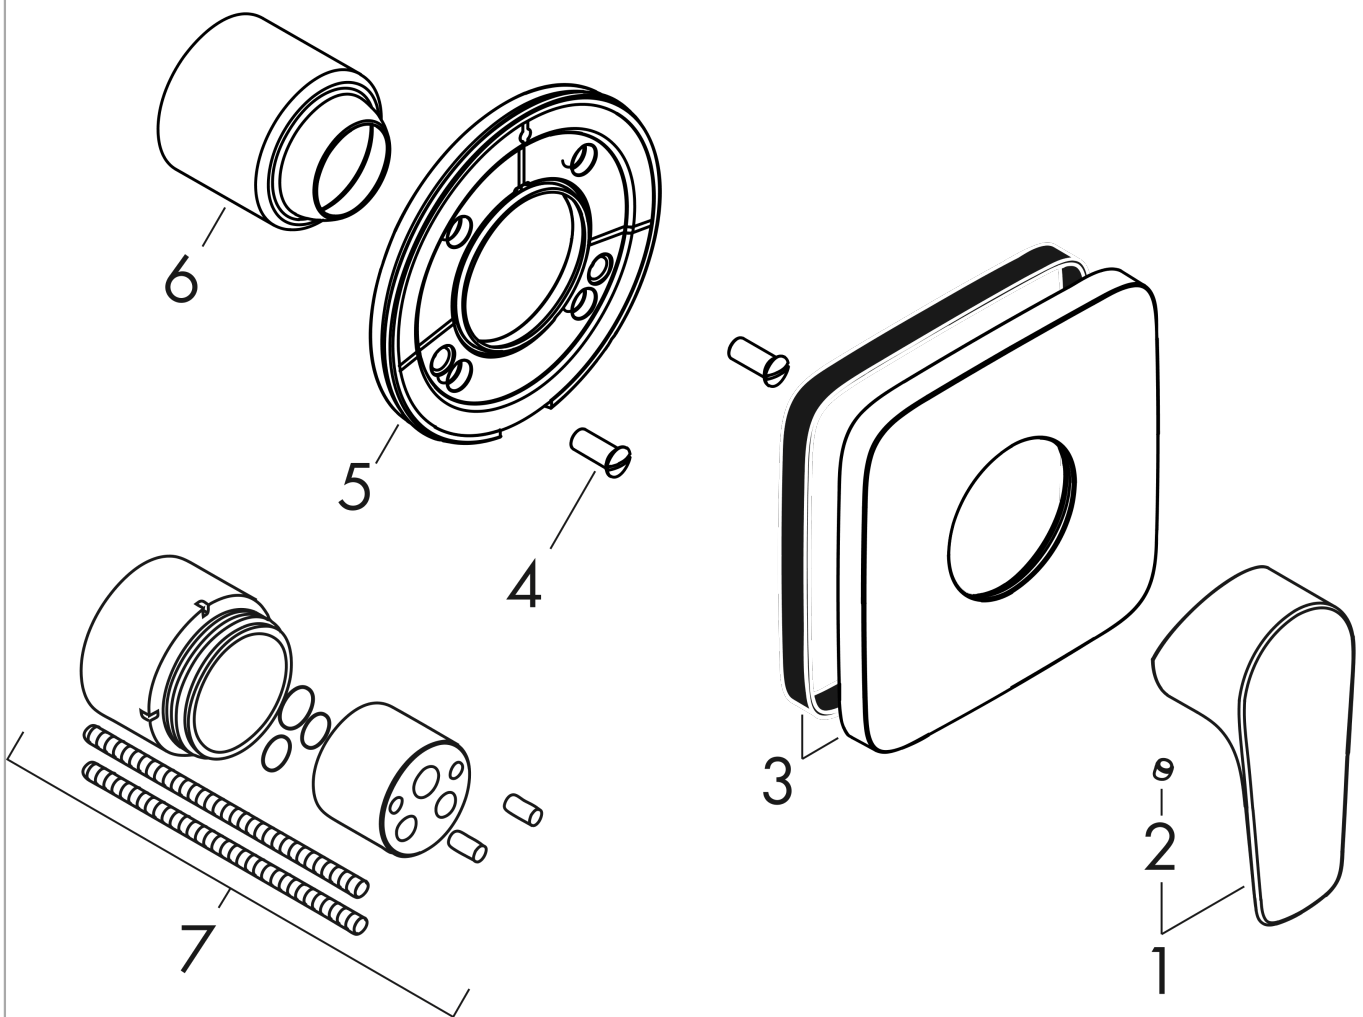

Talis E
Single lever shower mixer for concealed installation
 Finish: **Chrome** Article Number: **71764000**

Description

product features

- 1 function
- maximum flow rate at 3 bar: 28,7 l/min
- min. operating pressure: 1 bar
- max. operating pressure: 10 bar
- connection type: basic set

Article Details

Price excl. VAT 55,83 £

Product image

Scale drawing

Flowchart

Talis E
Single lever shower mixer for concealed installation
 Finish: **Chrome** Article Number: **71764000**

Exploded Drawing

Year of production: >01/19

Talis E
Single lever shower mixer for concealed installation
Finish: **Chrome** Article Number: **71764000**

Spare part list

Year of production: >01/19

Pos.	Description	Article Number	Price	PU
1	handle	92666000	£ 35,00	1
2	screw cover	96338000	£ 3,30	1
3	escutcheon	93469000	£ 64,00	1
4	hollow screw	96065000	£ 6,10	1
5	holder for escutcheon	93467000	£ 13,30	1
6	flange	96348000	£ 13,30	1
7	extension set 28 mm shower mixer	32698000	£ 137,00	1