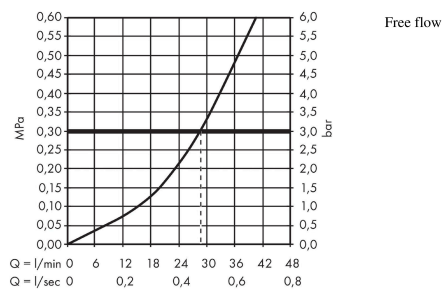

Talis E
Single lever shower mixer for concealed installation
 Finish: **Chrome** Article Number: **71764000**

Description

product features

- 1 function
- maximum flow rate at 3 bar: 28,7 l/min
- min. operating pressure: 1 bar
- max. operating pressure: 10 bar
- connection type: basic set

Article Details

Price excl. VAT 55,83 £

Product image

Scale drawing

Flowchart

Talis E
Single lever shower mixer for concealed installation
 Finish: **Chrome** Article Number: **71764000**

Exploded Drawing

Year of production: >01/19