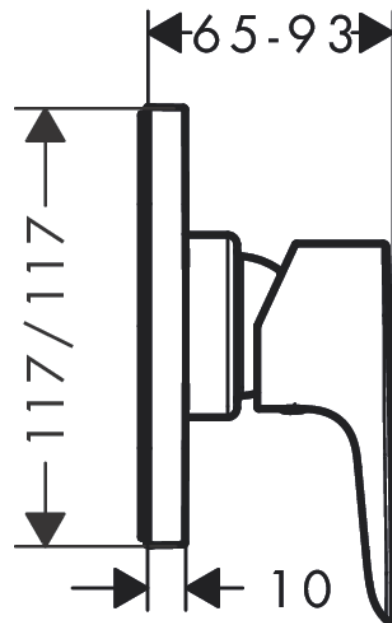

Talis E
Single lever shower mixer for concealed installation
 Finish: **Chrome** Article Number: **71764000**

Description

product features

- 1 function
- maximum flow rate at 3 bar: 28,7 l/min
- min. operating pressure: 1 bar
- max. operating pressure: 10 bar
- connection type: basic set

Article Details

Price excl. VAT 55,83 £

Product image

Scale drawing

Flowchart

Talis E
Single lever shower mixer for concealed installation
 Finish: **Chrome** Article Number: **71764000**

Exploded Drawing

Year of production: >01/19

Talis E
Single lever shower mixer for concealed installation
Finish: **Chrome** Article Number: **71764000**

Spare part list

Year of production: >01/19

Pos.	Description	Article Number	Price	PU
1	handle	92666000	£ 35,00	1
2	screw cover	96338000	£ 3,30	1
3	escutcheon	93469000	£ 64,00	1
4	hollow screw	96065000	£ 6,10	1
5	holder for escutcheon	93467000	£ 13,30	1
6	flange	96348000	£ 13,30	1
7	extension set 28 mm shower mixer	32698000	£ 137,00	1