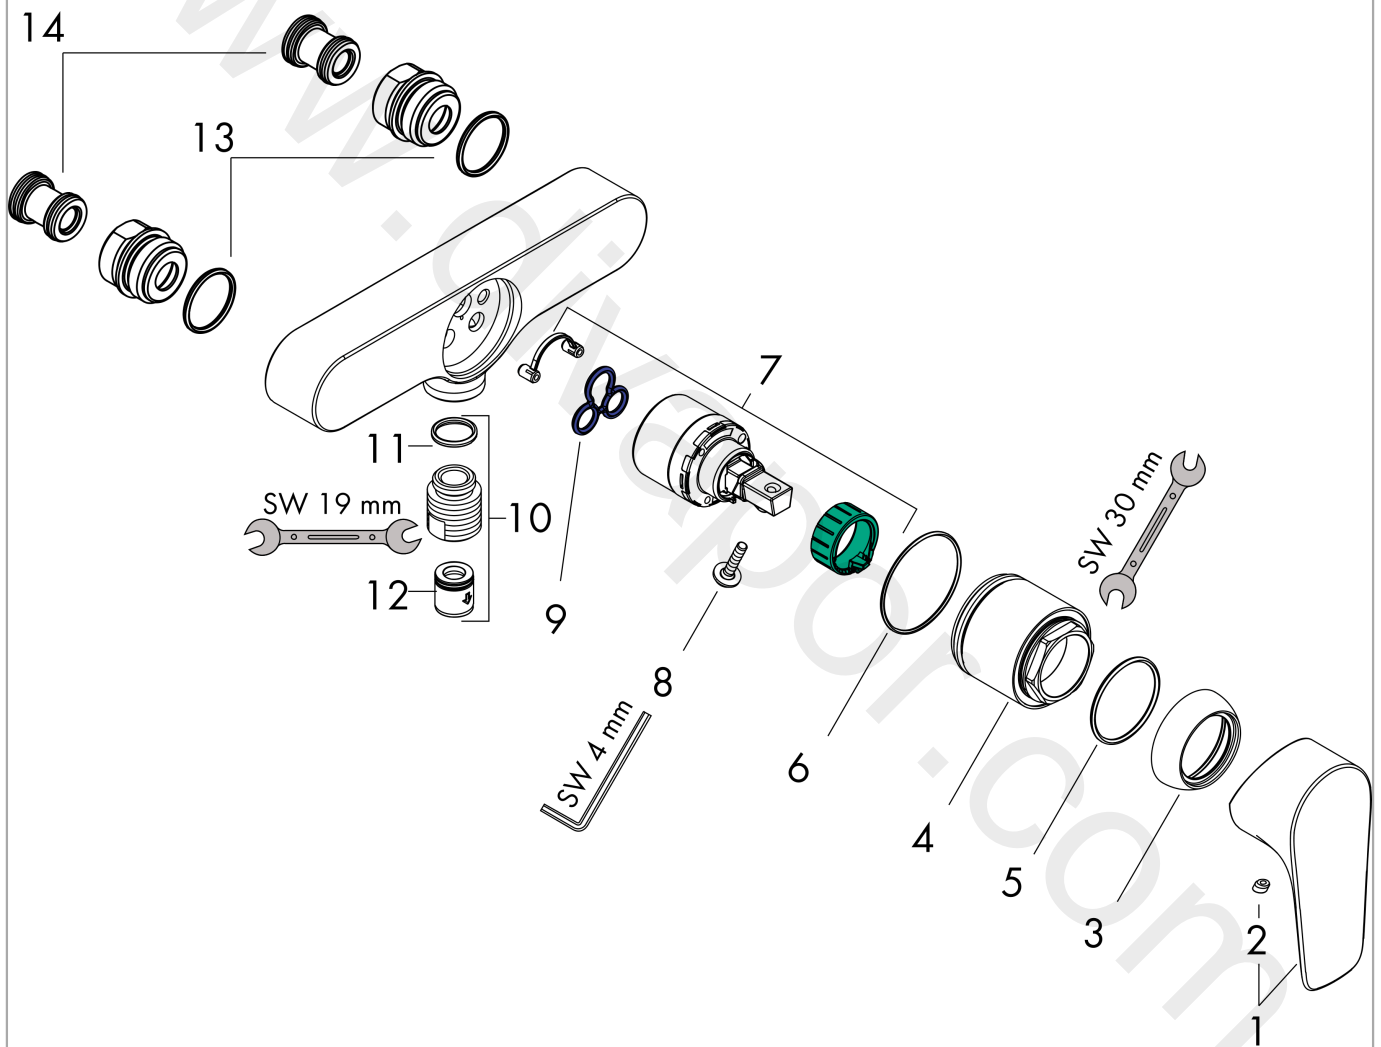

Talis E

Single lever shower mixer for exposed installation with centre distance 15.3 cm CH

Surfaces: Article Number: 71761000

Exploded Drawing

Year of production: 10/15 - 11/17

Talis E

Single lever shower mixer for exposed installation with centre distance 15.3 cm CH

Surfaces: Article Number: **71761000**

Spare part list

Year of production: **10/15 - 11/17**

Pos.	Description	Article Number	Price	PU
1	handle	92666000	£ 35,00	1
2	screw cover	96338000	£ 3,30	1
3	flange	97406000	£ 20,50	1
4	nut	97977000	£ 43,00	1
5	O-Ring 32x2	98193000	£ 3,30	1
6	O-ring 33x1,5	98164000	£ 3,30	1
7	cartridge, assy	92730000	£ 35,00	1
8	locking screw for handle	95140000	£ 6,10	1
9	seal	95008000	£ 9,00	1
10	Hose Connection	96044000	£ 25,00	1
11	O-ring 14x2	98129000	£ 3,30	1
12	set of non return valves DW 15	94074000	£ 16,10	1
13	O-ring 23x2	98398000	£ 3,30	1
14	noise reduction	96429000	£ 6,10	1