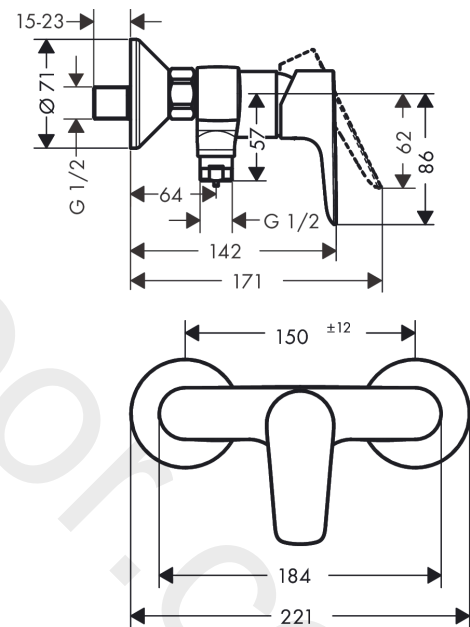

##### product features

- 1 function
- centre distance: 150 ± 12 mm
- maximum flow rate at 3 bar: 22 l/min
- flow rate of hand shower at 3 bar: 16 l/min
- ceramic cartridge
- temperature limitation adjustable
- non-return valve
- with silencer
- hose connection DN15
- connection dimension: DN15
- connection type: s-shaped connections

#### Scale drawing