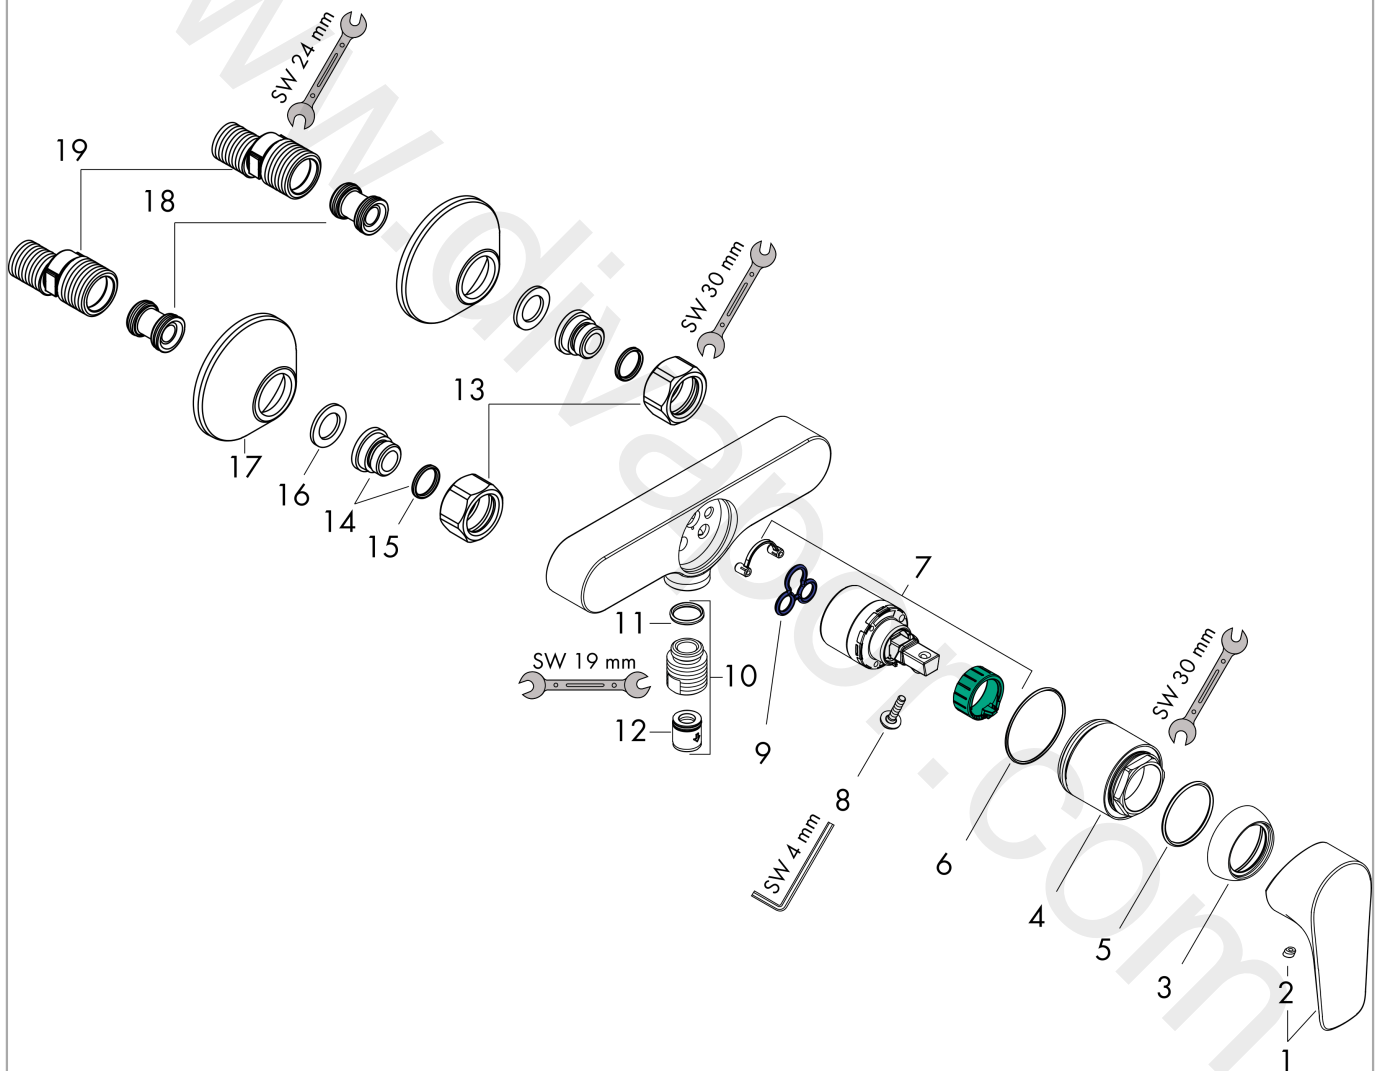

##### product features

- 1 function
- centre distance: 150 ± 12 mm
- maximum flow rate at 3 bar: 22 l/min
- flow rate of hand shower at 3 bar: 16 l/min
- ceramic cartridge
- temperature limitation adjustable
- non-return valve
- with silencer
- hose connection DN15
- connection dimension: DN15
- connection type: s-shaped connections

#### Scale drawing

#### Flowchart

Shower outlet with 1B-resistance

**Talis E**  
**Single lever shower mixer for exposed installation**  
 Finish: **Polished Gold Optic** Article Number: **71760990**

**Exploded Drawing**

Year of production: >07/19

## Talis E

Single lever shower mixer for exposed installation

Finish: Polished Gold Optic Article Number: 71760990