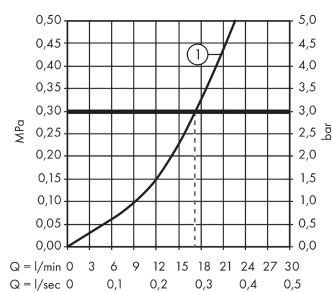

Flowchart

Shower outlet with 1B-resistance