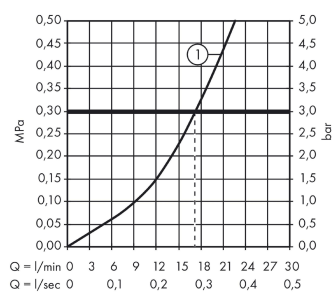

Talis E
Single lever shower mixer for exposed installation
 Finish: **Matt White** Article Number: **71760700**

Description

product features

- 1 function
- centre distance: 150 ± 12 mm
- maximum flow rate at 3 bar: 22 l/min
- flow rate of hand shower at 3 bar: 16 l/min
- ceramic cartridge
- temperature limitation adjustable
- non-return valve
- with silencer
- hose connection DN15
- connection dimension: DN15
- connection type: s-shaped connections

Article Details

Price excl. VAT

260,20 £

Design awards

Product image

Scale drawing

Flowchart

Shower outlet with 1B-resistance