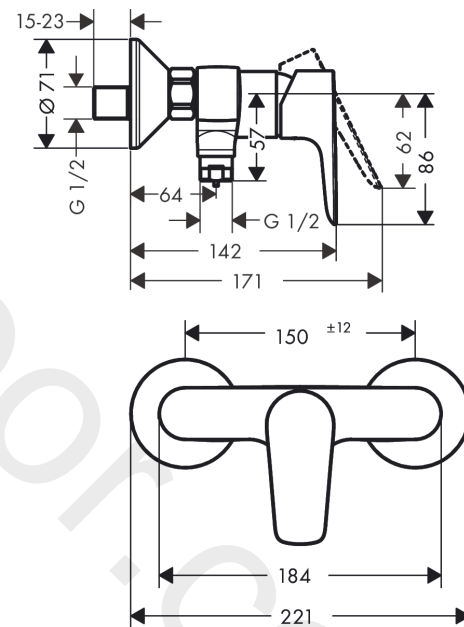

Talis E
Single lever shower mixer for exposed installation
 Finish: **Matt White** Article Number: **71760700**

Description

product features

- 1 function
- centre distance: 150 ± 12 mm
- maximum flow rate at 3 bar: 22 l/min
- flow rate of hand shower at 3 bar: 16 l/min
- ceramic cartridge
- temperature limitation adjustable
- non-return valve
- with silencer
- hose connection DN15
- connection dimension: DN15
- connection type: s-shaped connections

Article Details

Price excl. VAT

260,20 £

Design awards

Product image

Scale drawing

Flowchart

Shower outlet with 1B-resistance

Talis E
Single lever shower mixer for exposed installation
 Finish: **Matt White** Article Number: **71760700**

Exploded Drawing

Year of production: >11/19

Talis E

Single lever shower mixer for exposed installation

Finish: **Matt White** Article Number: **71760700**

Spare part list

Year of production: >11/19

Pos.	Description	Article Number	Price	PU
1	handle	92666700	£ 51,00	1
2	screw cover	96338000	£ 3,30	1
3	flange	97406700	£ 33,00	1
4	nut	97977700	£ 64,00	1
5	O-Ring 32x2	98193000	£ 3,30	1
6	O-ring 33x1,5	98164000	£ 3,30	1
7	cartridge, assy	92730000	£ 35,00	1
8	locking screw for handle	95140000	£ 6,10	1
9	seal	95008000	£ 9,00	1
10	Hose Connection	96044700	£ 38,00	1
11	O-ring 14x2	98129000	£ 3,30	1
12	set of non return valves DW 15	94074000	£ 16,10	1
13	set of nuts	96157700	£ 51,00	1
14	connecting thread	97220000	£ 16,10	1
15	O-ring 15x2	98163000	£ 3,30	1
16	filter packing	96922000	£ 9,00	1
17	escutcheon Ø 70 mm	94135700	£ 19,80	1
18	set of S-unions (±12 mm)	94140000	£ 51,00	1
19	noise reduction	96429000	£ 6,10	1