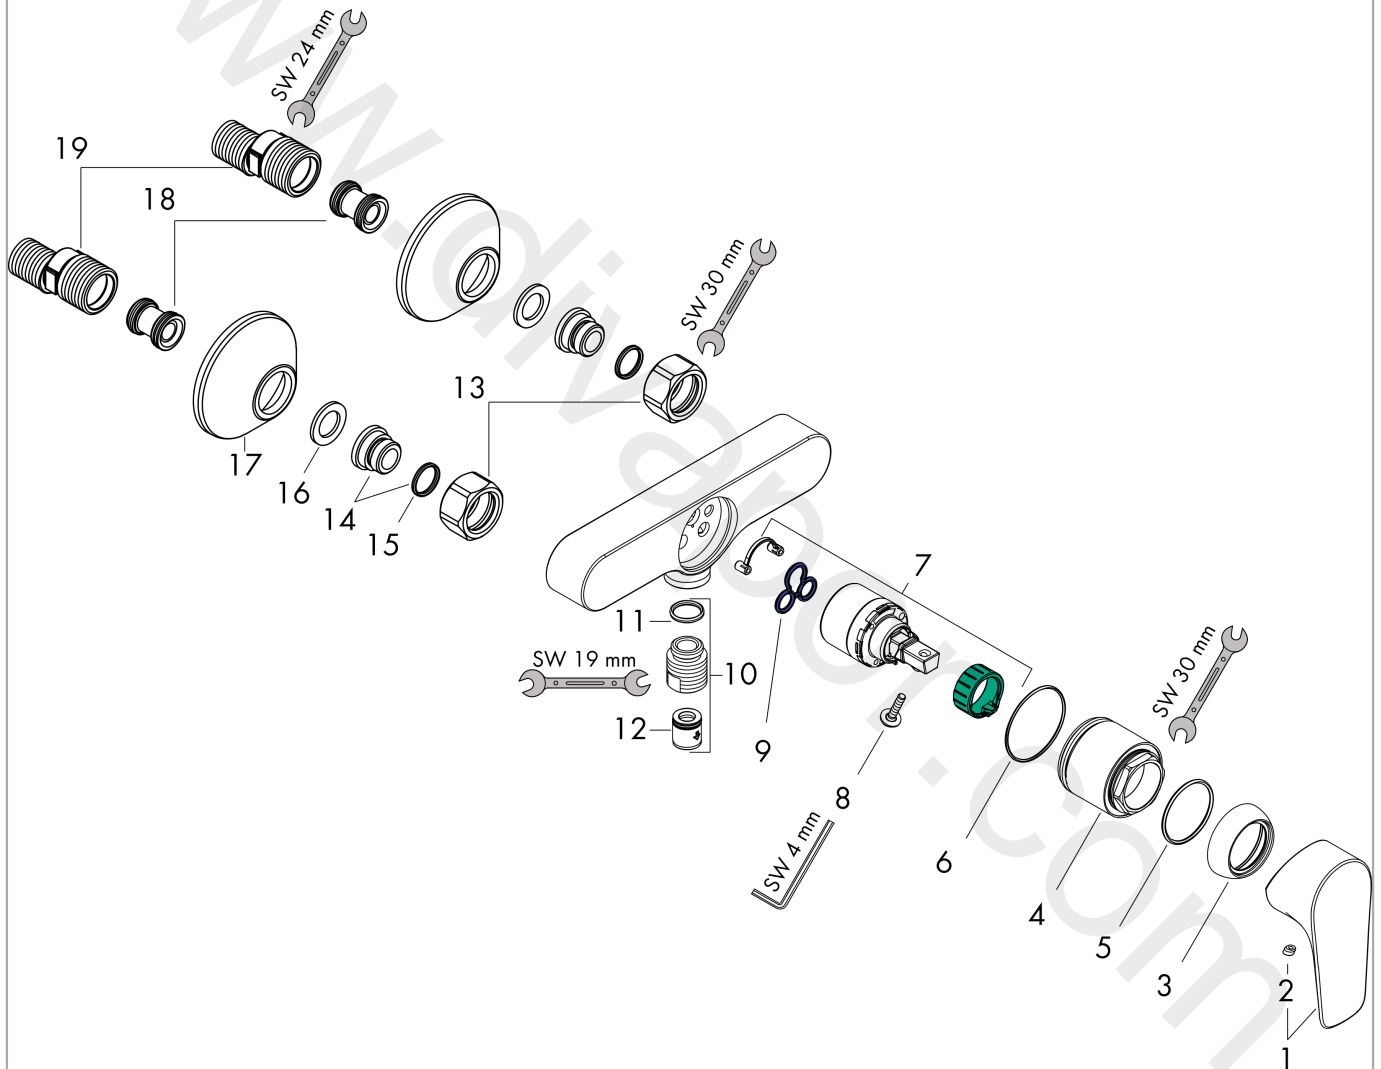

Talis E
Single lever shower mixer for exposed installation
 Finish: **Matt White** Article Number: **71760700**

Description

product features

- 1 function
- centre distance: 150 ± 12 mm
- maximum flow rate at 3 bar: 22 l/min
- flow rate of hand shower at 3 bar: 16 l/min
- ceramic cartridge
- temperature limitation adjustable
- non-return valve
- with silencer
- hose connection DN15
- connection dimension: DN15
- connection type: s-shaped connections

Article Details

Price excl. VAT

260,20 £

Design awards

Product image

Scale drawing

Flowchart

Shower outlet with 1B-resistance

Talis E
Single lever shower mixer for exposed installation
 Finish: **Matt White** Article Number: **71760700**

Exploded Drawing

Year of production: >11/19

Talis E

Single lever shower mixer for exposed installation

Finish: **Matt White** Article Number: **71760700**

Spare part list

Year of production: >11/19

Pos.	Description	Article Number	Price	PU
1	handle	92666700	£ 51,00	1
2	screw cover	96338000	£ 3,30	1
3	flange	97406700	£ 33,00	1
4	nut	97977700	£ 64,00	1
5	O-Ring 32x2	98193000	£ 3,30	1
6	O-ring 33x1,5	98164000	£ 3,30	1
7	cartridge, assy	92730000	£ 35,00	1
8	locking screw for handle	95140000	£ 6,10	1
9	seal	95008000	£ 9,00	1
10	Hose Connection	96044700	£ 38,00	1
11	O-ring 14x2	98129000	£ 3,30	1
12	set of non return valves DW 15	94074000	£ 16,10	1
13	set of nuts	96157700	£ 51,00	1
14	connecting thread	97220000	£ 16,10	1
15	O-ring 15x2	98163000	£ 3,30	1
16	filter packing	96922000	£ 9,00	1
17	escutcheon Ø 70 mm	94135700	£ 19,80	1
18	set of S-unions (±12 mm)	94140000	£ 51,00	1
19	noise reduction	96429000	£ 6,10	1