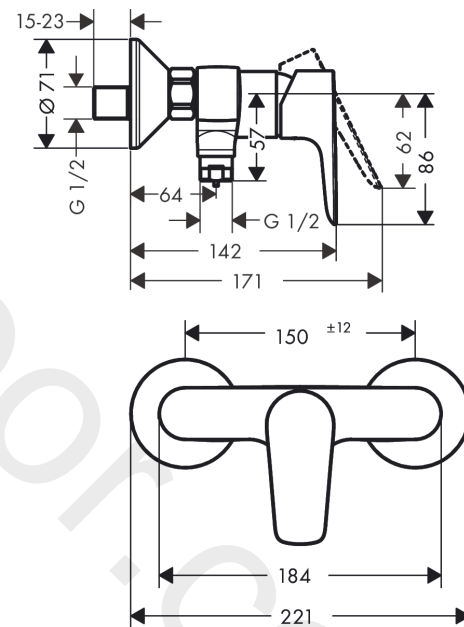

Talis E
Single lever shower mixer for exposed installation
 Finish: **Matt Black** Article Number: **71760670**

Description

product features

- 1 function
- centre distance: 150 ± 12 mm
- maximum flow rate at 3 bar: 22 l/min
- flow rate of hand shower at 3 bar: 16 l/min
- ceramic cartridge
- temperature limitation adjustable
- non-return valve
- with silencer
- hose connection DN15
- connection dimension: DN15
- connection type: s-shaped connections

Article Details

Price excl. VAT

260,20 £

Design awards

Product image

Scale drawing

Flowchart

Shower outlet with 1B-resistance

Talis E
Single lever shower mixer for exposed installation
 Finish: **Matt Black** Article Number: **71760670**

Exploded Drawing

Year of production: >08/19

Talis E

Single lever shower mixer for exposed installation

Finish: **Matt Black** Article Number: **71760670**

Spare part list

Year of production: >08/19

Pos.	Description	Article Number	Price	PU
1	handle	92666670	£ 51,00	1
2	screw cover	96338000	£ 3,30	1
3	flange	97406670	£ 33,00	1
4	nut	97977670	£ 64,00	1
5	O-Ring 32x2	98193000	£ 3,30	1
6	O-ring 33x1,5	98164000	£ 3,30	1
7	cartridge, assy	92730000	£ 35,00	1
8	locking screw for handle	95140000	£ 6,10	1
9	seal	95008000	£ 9,00	1
10	Hose Connection	96044670	£ 38,00	1
11	O-ring 14x2	98129000	£ 3,30	1
12	set of non return valves DW 15	94074000	£ 16,10	1
13	set of nuts	96157670	£ 51,00	1
14	connecting thread	97220000	£ 16,10	1
15	O-ring 15x2	98163000	£ 3,30	1
16	filter packing	96922000	£ 9,00	1
17	escutcheon Ø 70 mm	94135670	£ 19,80	1
18	noise reduction	96429000	£ 6,10	1
19	set of S-unions (±12 mm)	94140000	£ 51,00	1