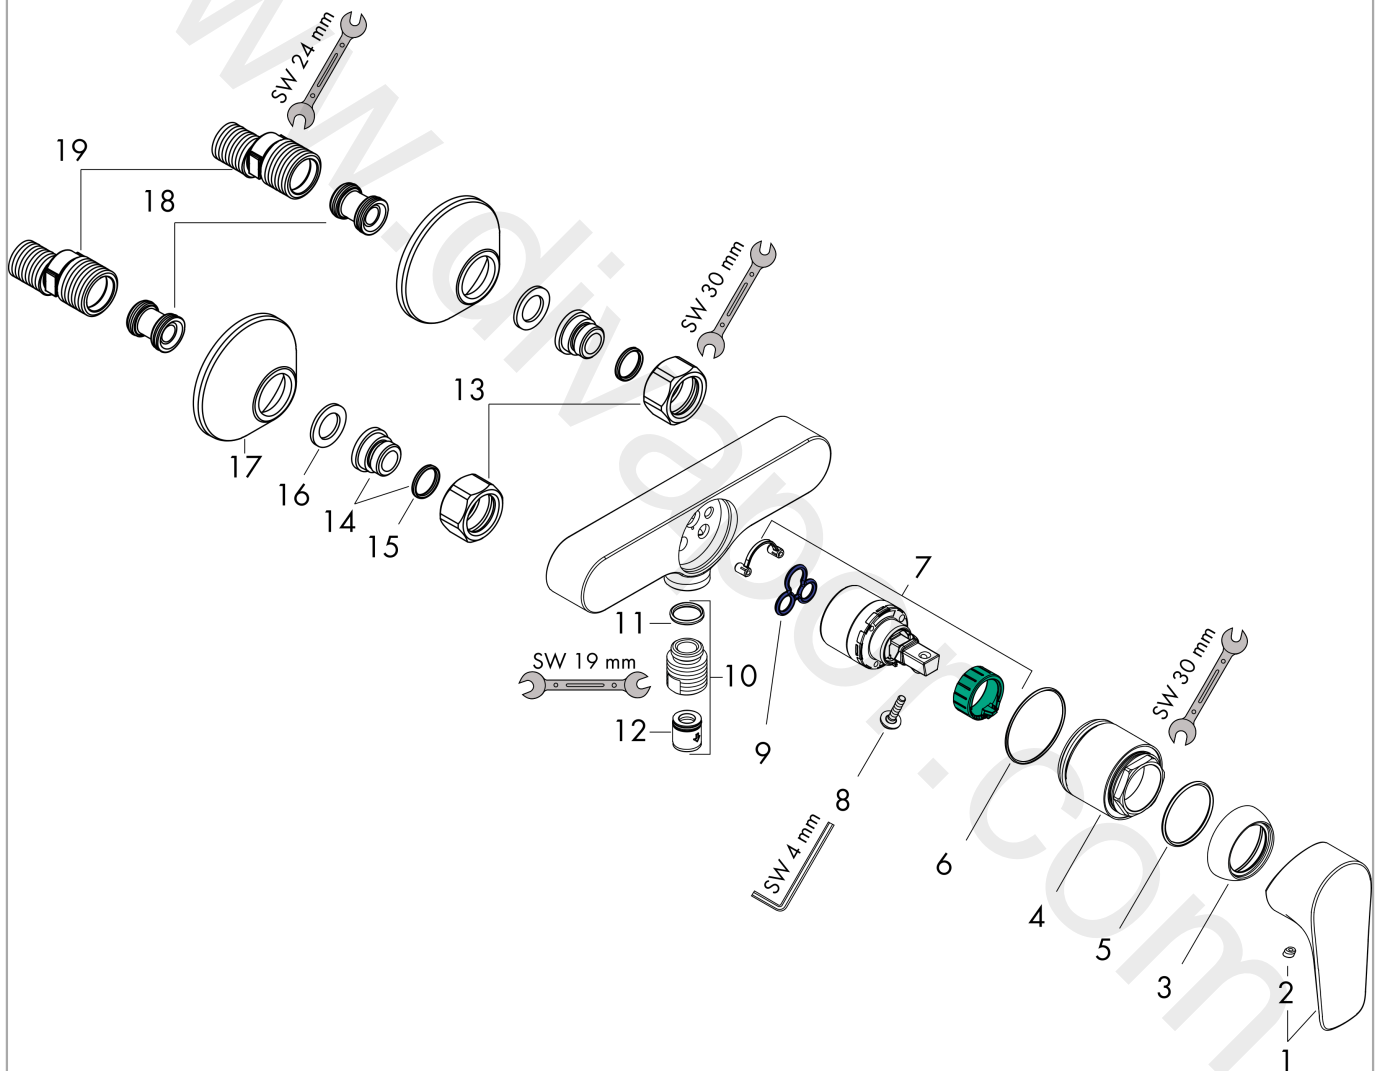

Talis E
Single lever shower mixer for exposed installation
 Finish: **Matt Black** Article Number: **71760670**

Description

product features

- 1 function
- centre distance: 150 ± 12 mm
- maximum flow rate at 3 bar: 22 l/min
- flow rate of hand shower at 3 bar: 16 l/min
- ceramic cartridge
- temperature limitation adjustable
- non-return valve
- with silencer
- hose connection DN15
- connection dimension: DN15
- connection type: s-shaped connections

Article Details

Price excl. VAT

260,20 £

Design awards

Product image

Scale drawing

Flowchart

Shower outlet with 1B-resistance

Talis E
Single lever shower mixer for exposed installation
 Finish: **Matt Black** Article Number: **71760670**

Exploded Drawing

Year of production: >08/19

Talis E

Single lever shower mixer for exposed installation

Finish: **Matt Black** Article Number: **71760670**

Spare part list

Year of production: >08/19

Pos.	Description	Article Number	Price	PU
1	handle	92666670	£ 51,00	1
2	screw cover	96338000	£ 3,30	1
3	flange	97406670	£ 33,00	1
4	nut	97977670	£ 64,00	1
5	O-Ring 32x2	98193000	£ 3,30	1
6	O-ring 33x1,5	98164000	£ 3,30	1
7	cartridge, assy	92730000	£ 35,00	1
8	locking screw for handle	95140000	£ 6,10	1
9	seal	95008000	£ 9,00	1
10	Hose Connection	96044670	£ 38,00	1
11	O-ring 14x2	98129000	£ 3,30	1
12	set of non return valves DW 15	94074000	£ 16,10	1
13	set of nuts	96157670	£ 51,00	1
14	connecting thread	97220000	£ 16,10	1
15	O-ring 15x2	98163000	£ 3,30	1
16	filter packing	96922000	£ 9,00	1
17	escutcheon Ø 70 mm	94135670	£ 19,80	1
18	noise reduction	96429000	£ 6,10	1
19	set of S-unions (±12 mm)	94140000	£ 51,00	1