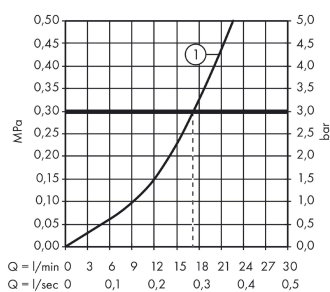

Talis E
Single lever shower mixer for exposed installation
 Finish: **Matt Black** Article Number: **71760670**

Description

product features

- 1 function
- centre distance: 150 ± 12 mm
- maximum flow rate at 3 bar: 22 l/min
- flow rate of hand shower at 3 bar: 16 l/min
- ceramic cartridge
- temperature limitation adjustable
- non-return valve
- with silencer
- hose connection DN15
- connection dimension: DN15
- connection type: s-shaped connections

Article Details

Price excl. VAT

260,20 £

Design awards

Product image

Scale drawing

Flowchart

Shower outlet with 1B-resistance