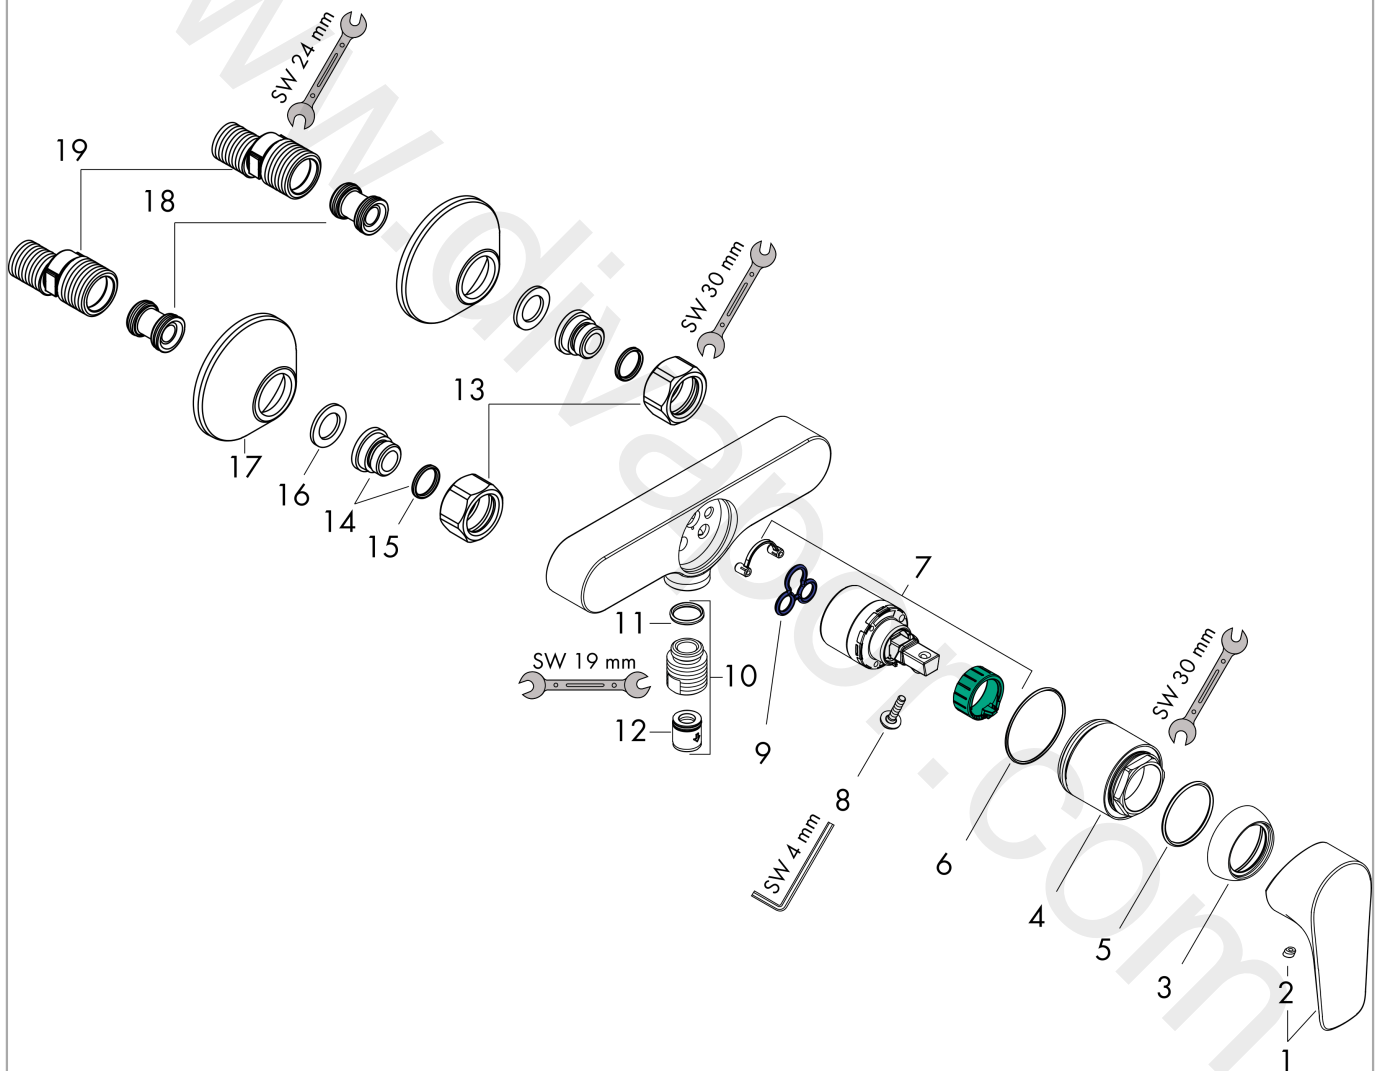

##### product features

- 1 function
- centre distance:  $150 \pm 12$  mm
- maximum flow rate at 3 bar: 22 l/min
- flow rate of hand shower at 3 bar: 16 l/min
- ceramic cartridge
- temperature limitation adjustable
- non-return valve
- with silencer
- hose connection DN15
- connection dimension: DN15
- connection type: s-shaped connections

#### Scale drawing

#### Flowchart

Shower outlet with 1B-resistance

**Talis E**  
**Single lever shower mixer for exposed installation**  
 Finish: **Brushed Black Chrome** Article Number: **71760340**

**Exploded Drawing**

Year of production: >11/19

## Talis E