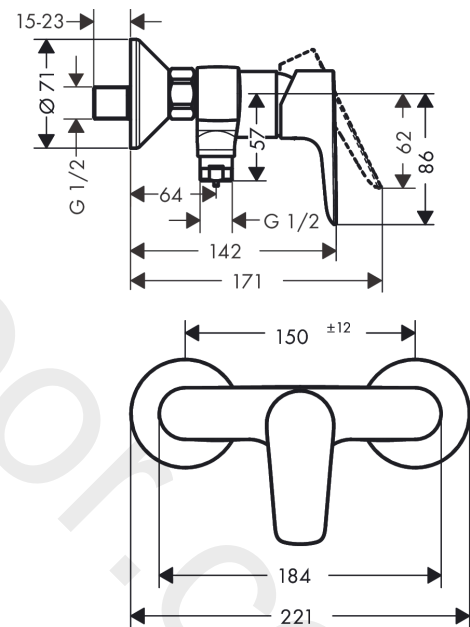

##### product features

- 1 function
- centre distance:  $150 \pm 12$  mm
- maximum flow rate at 3 bar: 22 l/min
- flow rate of hand shower at 3 bar: 16 l/min
- ceramic cartridge
- temperature limitation adjustable
- non-return valve
- with silencer
- hose connection DN15
- connection dimension: DN15
- connection type: s-shaped connections

#### Scale drawing