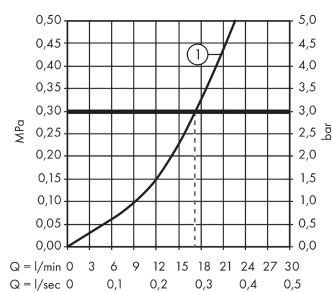

Talis E

Single lever shower mixer for exposed installation

Finish: **Brushed Bronze** Article Number: **71760140**

Description

product features

- 1 function
- centre distance: 150 ± 12 mm
- maximum flow rate at 3 bar: 22 l/min
- flow rate of hand shower at 3 bar: 16 l/min
- ceramic cartridge
- temperature limitation adjustable
- non-return valve
- with silencer
- hose connection DN15
- connection dimension: DN15
- connection type: s-shaped connections

Article Details

Price excl. VAT

278,70 £

Design awards

Product image

Scale drawing

Flowchart

Shower outlet with 1B-resistance