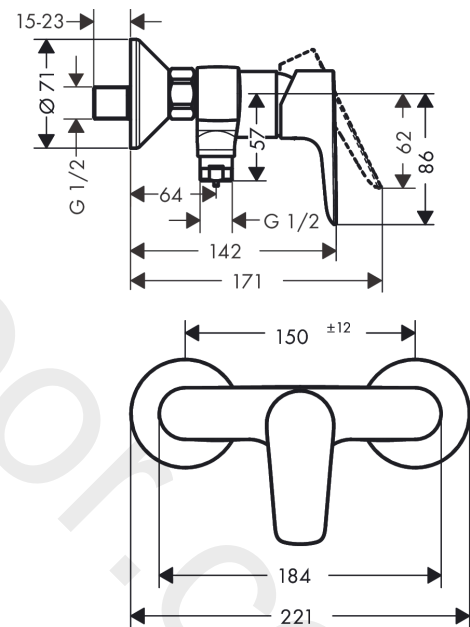

Talis E

Single lever shower mixer for exposed installation

Finish: **Brushed Bronze** Article Number: **71760140**

Description

product features

- 1 function
- centre distance: 150 ± 12 mm
- maximum flow rate at 3 bar: 22 l/min
- flow rate of hand shower at 3 bar: 16 l/min
- ceramic cartridge
- temperature limitation adjustable
- non-return valve
- with silencer
- hose connection DN15
- connection dimension: DN15
- connection type: s-shaped connections

Article Details

Price excl. VAT

278,70 £

Design awards

Product image

Scale drawing

Flowchart

Shower outlet with 1B-resistance

Talis E
Single lever shower mixer for exposed installation
 Finish: **Brushed Bronze** Article Number: **71760140**

Exploded Drawing

Year of production: >07/19

Talis E

Single lever shower mixer for exposed installation

Finish: **Brushed Bronze** Article Number: **71760140**

Spare part list

Year of production: >07/19

Pos.	Description	Article Number	Price	PU
1	handle	92666140	£ 51,00	1
2	screw cover	96338000	£ 3,30	1
3	flange	97406140	£ 33,00	1
4	nut	97977140	-	1
5	O-Ring 32x2	98193000	£ 3,30	1
6	O-ring 33x1,5	98164000	£ 3,30	1
7	cartridge, assy	92730000	£ 35,00	1
8	locking screw for handle	95140000	£ 6,10	1
9	seal	95008000	£ 9,00	1
10	Hose Connection	96044140	-	1
11	O-ring 14x2	98129000	£ 3,30	1
12	set of non return valves DW 15	94074000	£ 16,10	1
13	set of nuts	96157140	£ 52,50	1
14	connecting thread	97220000	£ 16,10	1
15	O-ring 15x2	98163000	£ 3,30	1
16	filter packing	96922000	£ 9,00	1
17	escutcheon Ø 70 mm	94135140	£ 19,80	1
18	noise reduction	96429000	£ 6,10	1
19	set of S-unions (±12 mm)	94140000	£ 51,00	1