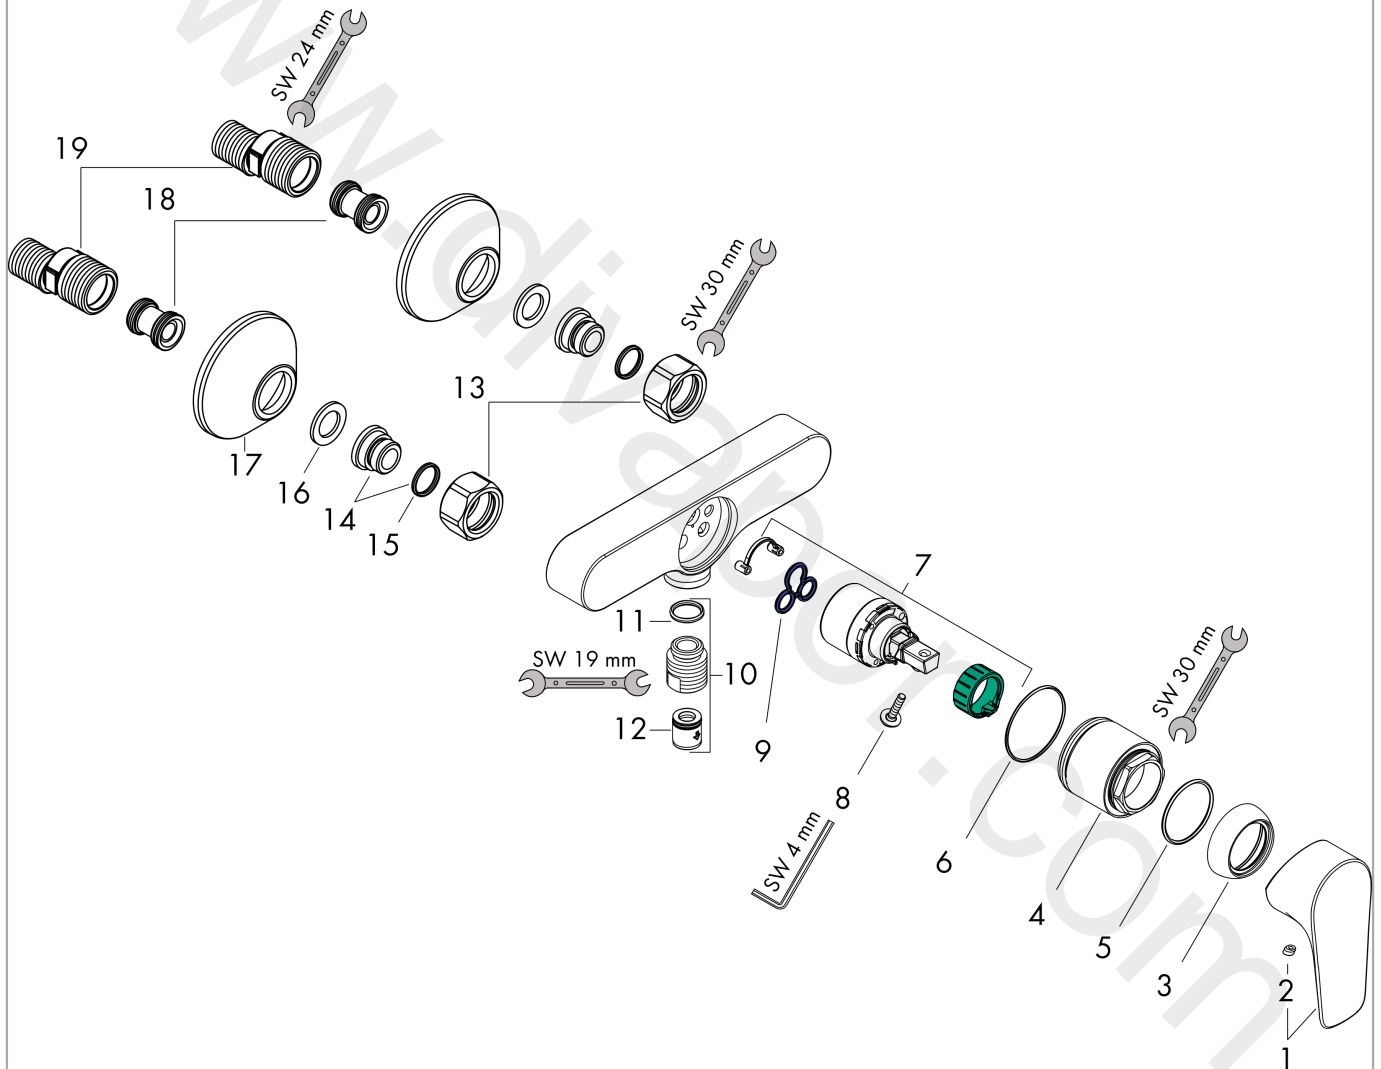

Talis E

Single lever shower mixer for exposed installation

Finish: **Brushed Bronze** Article Number: **71760140**

Description

product features

- 1 function
- centre distance: 150 ± 12 mm
- maximum flow rate at 3 bar: 22 l/min
- flow rate of hand shower at 3 bar: 16 l/min
- ceramic cartridge
- temperature limitation adjustable
- non-return valve
- with silencer
- hose connection DN15
- connection dimension: DN15
- connection type: s-shaped connections

Article Details

Price excl. VAT

278,70 £

Design awards

Product image

Scale drawing

Flowchart

Shower outlet with 1B-resistance

Talis E
Single lever shower mixer for exposed installation
 Finish: **Brushed Bronze** Article Number: **71760140**

Exploded Drawing

Year of production: >07/19

Talis E

Single lever shower mixer for exposed installation

Finish: **Brushed Bronze** Article Number: **71760140**

Spare part list

Year of production: >07/19

Pos.	Description	Article Number	Price	PU
1	handle	92666140	£ 51,00	1
2	screw cover	96338000	£ 3,30	1
3	flange	97406140	£ 33,00	1
4	nut	97977140	-	1
5	O-Ring 32x2	98193000	£ 3,30	1
6	O-ring 33x1,5	98164000	£ 3,30	1
7	cartridge, assy	92730000	£ 35,00	1
8	locking screw for handle	95140000	£ 6,10	1
9	seal	95008000	£ 9,00	1
10	Hose Connection	96044140	-	1
11	O-ring 14x2	98129000	£ 3,30	1
12	set of non return valves DW 15	94074000	£ 16,10	1
13	set of nuts	96157140	£ 52,50	1
14	connecting thread	97220000	£ 16,10	1
15	O-ring 15x2	98163000	£ 3,30	1
16	filter packing	96922000	£ 9,00	1
17	escutcheon Ø 70 mm	94135140	£ 19,80	1
18	noise reduction	96429000	£ 6,10	1
19	set of S-unions (±12 mm)	94140000	£ 51,00	1