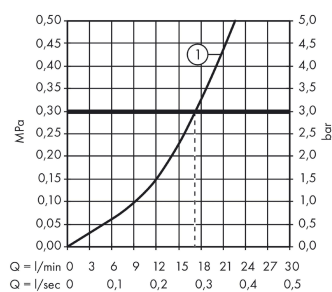

Talis E
Single lever shower mixer for exposed installation
 Finish: **Chrome** Article Number: **71760000**

Description

product features

- 1 function
- centre distance: 150 ± 12 mm
- maximum flow rate at 3 bar: 22 l/min
- flow rate of hand shower at 3 bar: 16 l/min
- ceramic cartridge
- temperature limitation adjustable
- non-return valve
- with silencer
- hose connection DN15
- connection dimension: DN15
- connection type: s-shaped connections

Article Details

Price excl. VAT 185,83 £

Design awards

Certificates / Sustainability

Product image

Scale drawing

Flowchart

Shower outlet with 1B-resistance