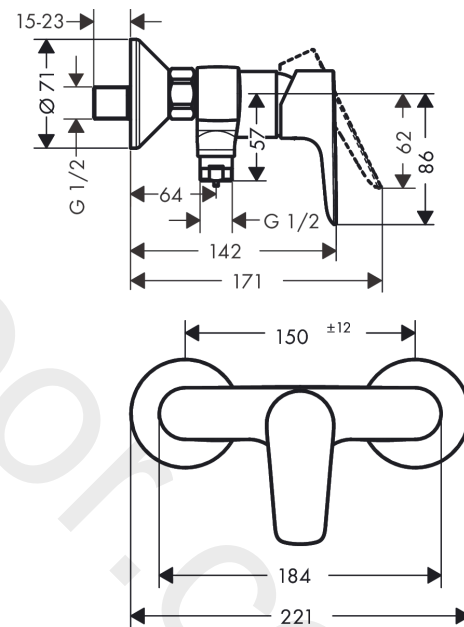

Talis E
Single lever shower mixer for exposed installation
 Finish: **Chrome** Article Number: **71760000**

Description

product features

- 1 function
- centre distance: 150 ± 12 mm
- maximum flow rate at 3 bar: 22 l/min
- flow rate of hand shower at 3 bar: 16 l/min
- ceramic cartridge
- temperature limitation adjustable
- non-return valve
- with silencer
- hose connection DN15
- connection dimension: DN15
- connection type: s-shaped connections

Article Details

Price excl. VAT 185,83 £

Design awards

Certificates / Sustainability

Product image

Scale drawing

Flowchart

Shower outlet with 1B-resistance

Talis E
Single lever shower mixer for exposed installation
 Finish: **Chrome** Article Number: **71760000**

Exploded Drawing

Year of production: >10/15

Talis E

Single lever shower mixer for exposed installation

Finish: **Chrome** Article Number: **71760000**

Spare part list

Year of production: >10/15

Pos.	Description	Article Number	Price	PU
1	handle	92666000	£ 35,00	1
2	screw cover	96338000	£ 3,30	1
3	flange	97406000	£ 20,50	1
4	nut	97977000	£ 43,00	1
5	O-Ring 32x2	98193000	£ 3,30	1
6	O-ring 33x1,5	98164000	£ 3,30	1
7	cartridge, assy	92730000	£ 35,00	1
8	locking screw for handle	95140000	£ 6,10	1
9	seal	95008000	£ 9,00	1
10	Hose Connection	96044000	£ 25,00	1
11	O-ring 14x2	98129000	£ 3,30	1
12	set of non return valves DW 15	94074000	£ 16,10	1
13	set of nuts	96157000	£ 35,00	1
14	connecting thread	97220000	£ 16,10	1
15	O-ring 15x2	98163000	£ 3,30	1
16	filter packing	96922000	£ 9,00	1
17	escutcheon Ø 70 mm	94135000	£ 13,30	1
18	noise reduction	96429000	£ 6,10	1
19	set of S-unions (±12 mm)	94140000	£ 51,00	1
a	set of S-unions (±32 mm)	98592000	£ 43,00	1