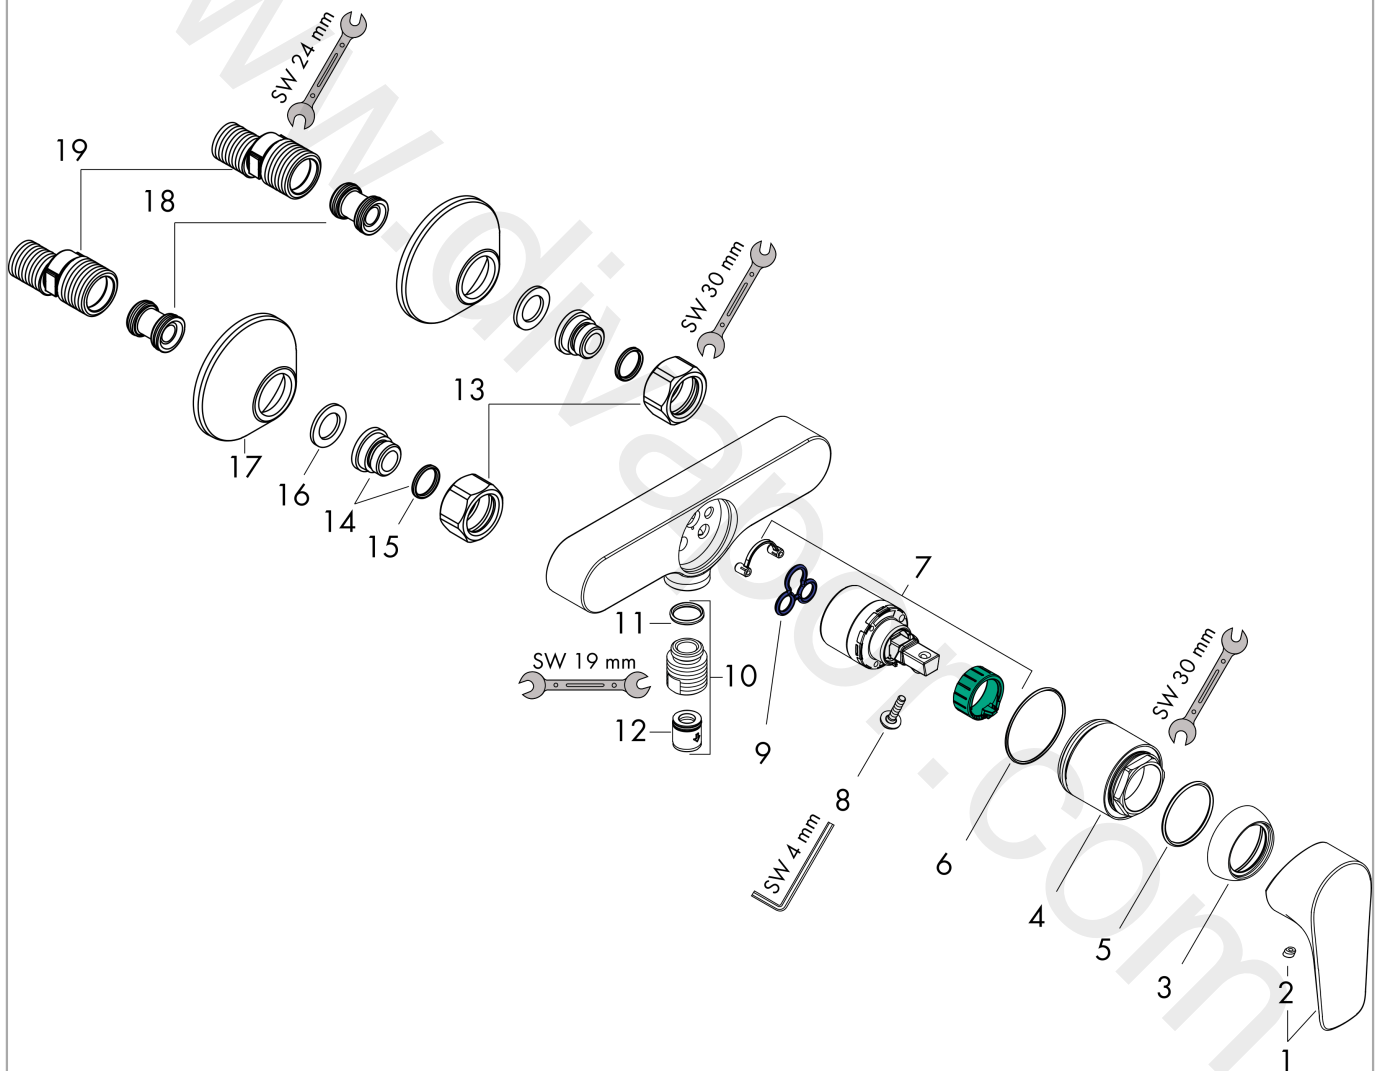

Talis E
Single lever shower mixer for exposed installation
 Finish: **Chrome** Article Number: **71760000**

Description

product features

- 1 function
- centre distance: 150 ± 12 mm
- maximum flow rate at 3 bar: 22 l/min
- flow rate of hand shower at 3 bar: 16 l/min
- ceramic cartridge
- temperature limitation adjustable
- non-return valve
- with silencer
- hose connection DN15
- connection dimension: DN15
- connection type: s-shaped connections

Article Details

Price excl. VAT 185,83 £

Design awards

Certificates / Sustainability

Product image

Scale drawing

Flowchart

Shower outlet with 1B-resistance

Talis E
Single lever shower mixer for exposed installation
 Finish: **Chrome** Article Number: **71760000**

Exploded Drawing

Year of production: >10/15

Talis E

Single lever shower mixer for exposed installation

Finish: **Chrome** Article Number: **71760000**

Spare part list

Year of production: >10/15

Pos.	Description	Article Number	Price	PU
1	handle	92666000	£ 35,00	1
2	screw cover	96338000	£ 3,30	1
3	flange	97406000	£ 20,50	1
4	nut	97977000	£ 43,00	1
5	O-Ring 32x2	98193000	£ 3,30	1
6	O-ring 33x1,5	98164000	£ 3,30	1
7	cartridge, assy	92730000	£ 35,00	1
8	locking screw for handle	95140000	£ 6,10	1
9	seal	95008000	£ 9,00	1
10	Hose Connection	96044000	£ 25,00	1
11	O-ring 14x2	98129000	£ 3,30	1
12	set of non return valves DW 15	94074000	£ 16,10	1
13	set of nuts	96157000	£ 35,00	1
14	connecting thread	97220000	£ 16,10	1
15	O-ring 15x2	98163000	£ 3,30	1
16	filter packing	96922000	£ 9,00	1
17	escutcheon Ø 70 mm	94135000	£ 13,30	1
18	noise reduction	96429000	£ 6,10	1
19	set of S-unions (±12 mm)	94140000	£ 51,00	1
a	set of S-unions (±32 mm)	98592000	£ 43,00	1