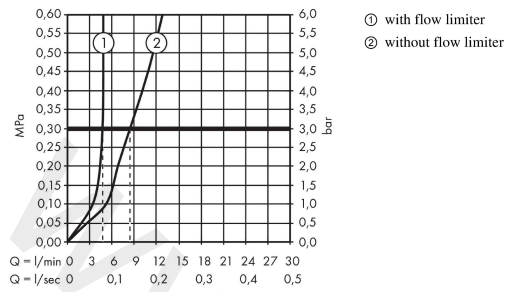

Talis E
Single lever basin mixer 150 with pop-up waste set
Finish: **Matt White** Article Number: **71754700**

Flowchart