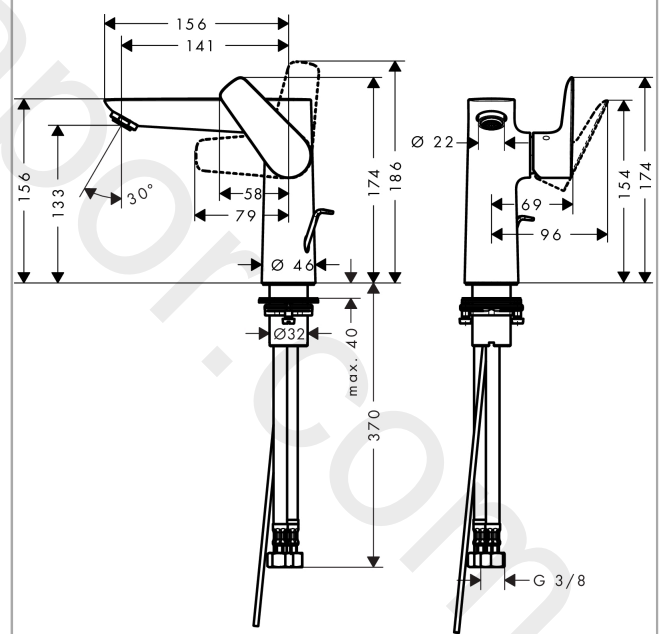

Talis E

Single lever basin mixer 150 with pop-up waste set

Finish: **Matt White** Article Number: **71754700**

Description

product features

- consists of: single lever basin mixer, waste set
- ComfortZone 150
- projection: 141 mm
- spout height: 133 mm
- handle variant: lever handle
- spray type: normal spray
- maximum flow rate at 3 bar: 5 l/min
- ceramic cartridge
- temperature limitation adjustable
- suitable for continuous flow water heaters
- pop-up waste set G 1¼
- material waste set: metal
- connection type: G ¾ connections
- connection dimension: DN15
- EU taxonomy: max. 6 l/min - Substantial Contribution (SC) possible
- WRAS 2209002

Article Details

Price excl. VAT

379,20 £

Technology

Design awards

Product image

Scale drawing

Talis E
Single lever basin mixer 150 with pop-up waste set
 Finish: **Matt White** Article Number: **71754700**

Flowchart

Talis E
Single lever basin mixer 150 with pop-up waste set
 Finish: **Matt White** Article Number: **71754700**

Exploded Drawing

Year of production: >08/19

Talis E**Single lever basin mixer 150 with pop-up waste set**Finish: **Matt White** Article Number: **71754700****Spare part list**

Year of production: >08/19

Pos.	Description	Article Number	Price	PU
1	handle	92777700	£ 76,00	1
2	screw cover	95704000	£ 3,30	1
3	flange	95493700	£ 33,00	1
4	nut	95178000	£ 43,00	1
5	O-ring 24x2	98388000	£ 3,30	1
6	cartridge, assy	97685000	£ 64,00	1
7	seal	98865000	£ 35,00	1
8	aerator M24x1 (5 l/min)	13185700	£ 33,00	1
9	flat seal	98749000	£ 6,10	1
10	fixing set (Ø 32)	13961000	£ 25,00	1
11	lever collar	97548000	£ 3,30	1
12	connection hose 450 mm M10x1 G3/8	96507000	£ 43,00	1
13	O-ring 8x1,75	97827000	£ 3,30	1
14	sealing set	95581000	£ 6,10	1
15	pull rod	96657700	£ 19,80	1
a	pop up waste	94139700	£ 163,00	1
b	fixation extension 35 mm	13898000	£ 79,00	1