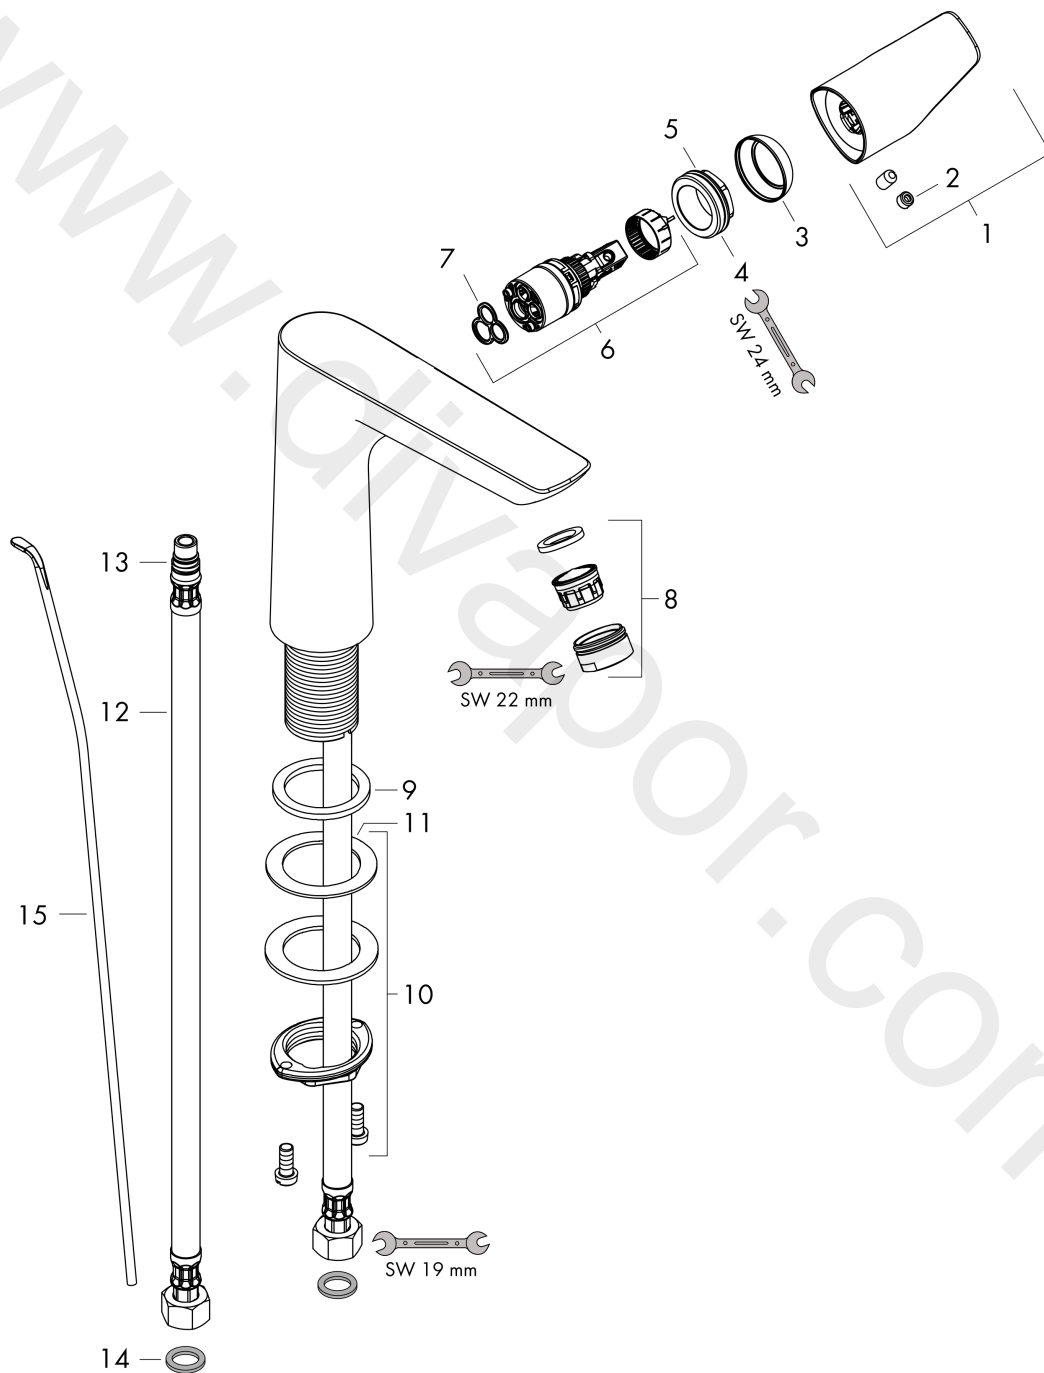

Talis E

Single lever basin mixer 150 with pop-up waste set

Finish: **Matt White** Article Number: **71754700**

Description

product features

- consists of: single lever basin mixer, waste set
- ComfortZone 150
- projection: 141 mm
- spout height: 133 mm
- handle variant: lever handle
- spray type: normal spray
- maximum flow rate at 3 bar: 5 l/min
- ceramic cartridge
- temperature limitation adjustable
- suitable for continuous flow water heaters
- pop-up waste set G 1¼
- material waste set: metal
- connection type: G ¾ connections
- connection dimension: DN15
- EU taxonomy: max. 6 l/min - Substantial Contribution (SC) possible
- WRAS 2209002

Article Details

Price excl. VAT

379,20 £

Technology

Design awards

Product image

Scale drawing

Talis E
Single lever basin mixer 150 with pop-up waste set
 Finish: **Matt White** Article Number: **71754700**

Flowchart

Talis E
Single lever basin mixer 150 with pop-up waste set
 Finish: **Matt White** Article Number: **71754700**

Exploded Drawing

Year of production: >08/19

Talis E**Single lever basin mixer 150 with pop-up waste set**Finish: **Matt White** Article Number: **71754700****Spare part list**

Year of production: >08/19

Pos.	Description	Article Number	Price	PU
1	handle	92777700	£ 76,00	1
2	screw cover	95704000	£ 3,30	1
3	flange	95493700	£ 33,00	1
4	nut	95178000	£ 43,00	1
5	O-ring 24x2	98388000	£ 3,30	1
6	cartridge, assy	97685000	£ 64,00	1
7	seal	98865000	£ 35,00	1
8	aerator M24x1 (5 l/min)	13185700	£ 33,00	1
9	flat seal	98749000	£ 6,10	1
10	fixing set (Ø 32)	13961000	£ 25,00	1
11	lever collar	97548000	£ 3,30	1
12	connection hose 450 mm M10x1 G3/8	96507000	£ 43,00	1
13	O-ring 8x1,75	97827000	£ 3,30	1
14	sealing set	95581000	£ 6,10	1
15	pull rod	96657700	£ 19,80	1
a	pop up waste	94139700	£ 163,00	1
b	fixation extension 35 mm	13898000	£ 79,00	1