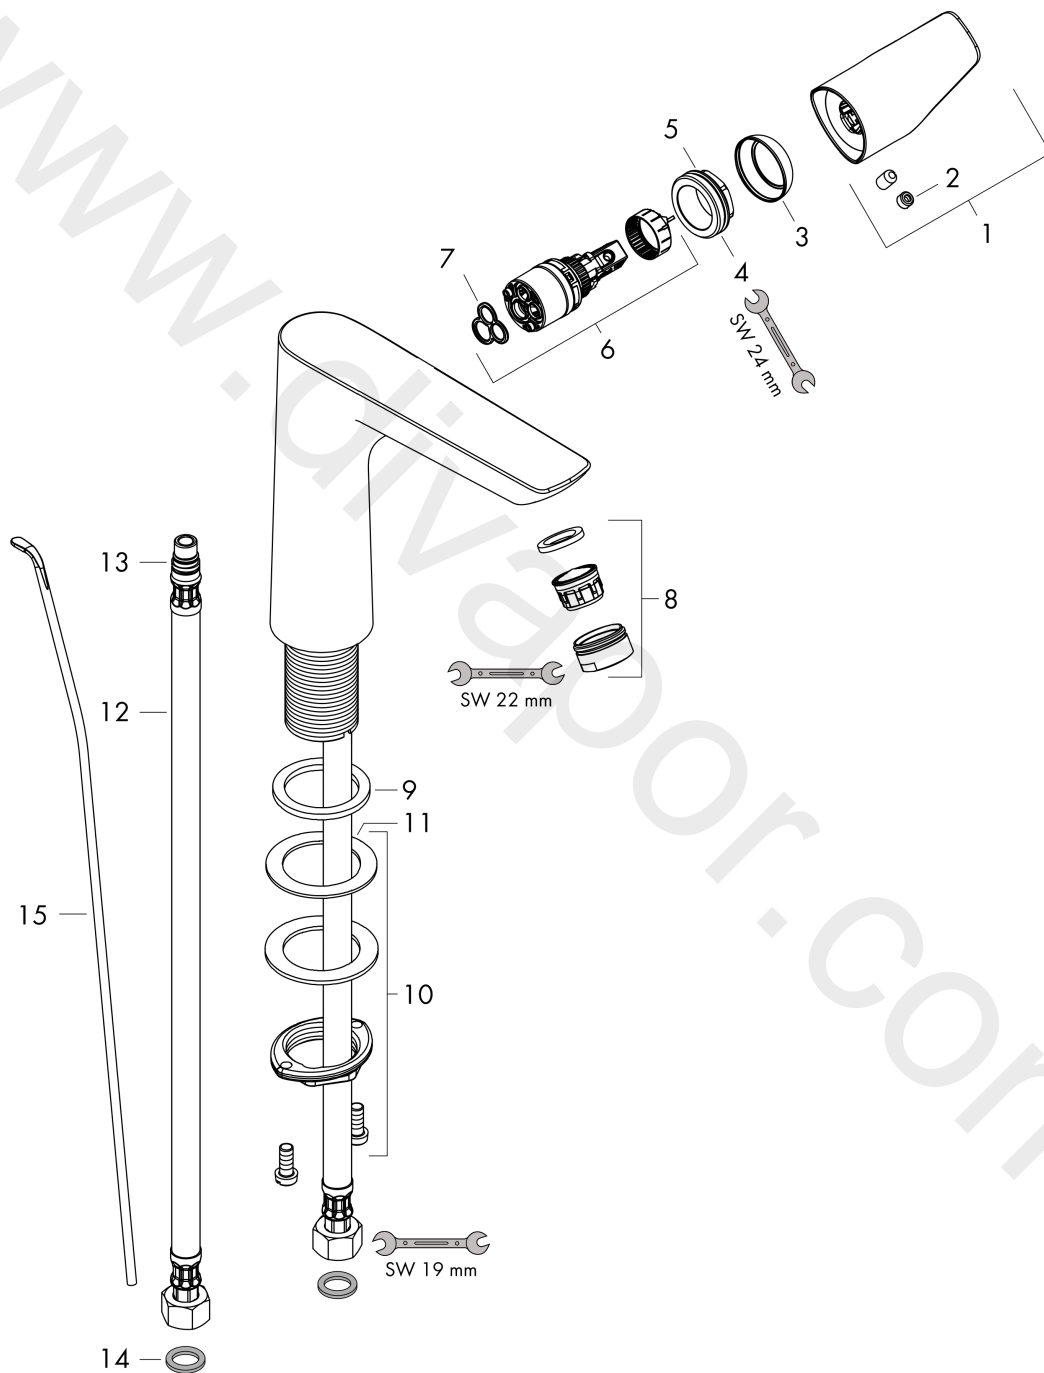

Talis E

Single lever basin mixer 150 with pop-up waste set

Finish: **Matt Black** Article Number: **71754670**

Description

product features

- consists of: single lever basin mixer, waste set
- ComfortZone 150
- projection: 141 mm
- spout height: 133 mm
- handle variant: lever handle
- spray type: normal spray
- maximum flow rate at 3 bar: 5 l/min
- ceramic cartridge
- temperature limitation adjustable
- suitable for continuous flow water heaters
- pop-up waste set G 1¼
- material waste set: metal
- connection type: G ¾ connections
- connection dimension: DN15
- EU taxonomy: max. 6 l/min - Substantial Contribution (SC) possible
- WRAS 2209002

Article Details

Price excl. VAT

379,20 £

Technology

Design awards

Product image

Scale drawing

Talis E
Single lever basin mixer 150 with pop-up waste set
 Finish: **Matt Black** Article Number: **71754670**

Flowchart

Talis E
Single lever basin mixer 150 with pop-up waste set
 Finish: **Matt Black** Article Number: **71754670**

Exploded Drawing

Year of production: >08/19

Talis E**Single lever basin mixer 150 with pop-up waste set**Finish: **Matt Black** Article Number: **71754670****Spare part list**

Year of production: >08/19

Pos.	Description	Article Number	Price	PU
1	handle	92777670	£ 76,00	1
2	screw cover	95704000	£ 3,30	1
3	flange	95493670	£ 33,00	1
4	nut	95178000	£ 43,00	1
5	O-ring 24x2	98388000	£ 3,30	1
6	cartridge, assy	97685000	£ 64,00	1
7	seal	98865000	£ 35,00	1
8	aerator M24x1 (5 l/min)	13185670	£ 33,00	1
9	flat seal	98749000	£ 6,10	1
10	fixing set (Ø 32)	13961000	£ 25,00	1
11	lever collar	97548000	£ 3,30	1
12	connection hose 450 mm M10x1 G3/8	96507000	£ 43,00	1
13	O-ring 8x1,75	97827000	£ 3,30	1
14	sealing set	95581000	£ 6,10	1
15	pull rod	96657670	£ 19,80	1
a	pop up waste	94139670	£ 163,00	1
b	fixation extension 35 mm	13898000	£ 79,00	1