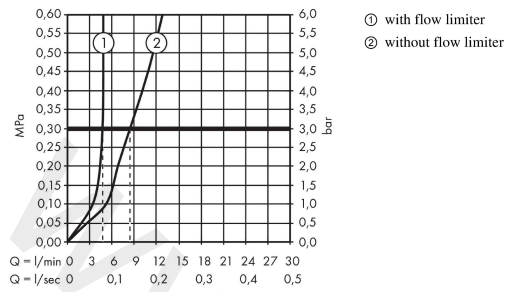

Talis E
Single lever basin mixer 150 with pop-up waste set
Finish: **Matt Black** Article Number: **71754670**

Flowchart