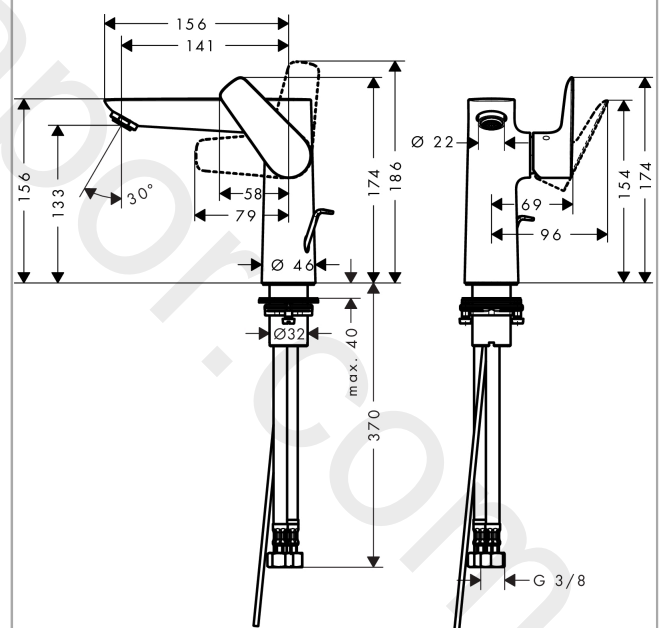

Talis E

Single lever basin mixer 150 with pop-up waste set

Finish: **Matt Black** Article Number: **71754670**

Description

product features

- consists of: single lever basin mixer, waste set
- ComfortZone 150
- projection: 141 mm
- spout height: 133 mm
- handle variant: lever handle
- spray type: normal spray
- maximum flow rate at 3 bar: 5 l/min
- ceramic cartridge
- temperature limitation adjustable
- suitable for continuous flow water heaters
- pop-up waste set G 1¼
- material waste set: metal
- connection type: G ¾ connections
- connection dimension: DN15
- EU taxonomy: max. 6 l/min - Substantial Contribution (SC) possible
- WRAS 2209002

Article Details

Price excl. VAT

379,20 £

Technology

Design awards

Product image

Scale drawing

Talis E
Single lever basin mixer 150 with pop-up waste set
 Finish: **Matt Black** Article Number: **71754670**

Flowchart

Talis E
Single lever basin mixer 150 with pop-up waste set
 Finish: **Matt Black** Article Number: **71754670**

Exploded Drawing

Year of production: >08/19

Talis E**Single lever basin mixer 150 with pop-up waste set**Finish: **Matt Black** Article Number: **71754670****Spare part list**

Year of production: >08/19

Pos.	Description	Article Number	Price	PU
1	handle	92777670	£ 76,00	1
2	screw cover	95704000	£ 3,30	1
3	flange	95493670	£ 33,00	1
4	nut	95178000	£ 43,00	1
5	O-ring 24x2	98388000	£ 3,30	1
6	cartridge, assy	97685000	£ 64,00	1
7	seal	98865000	£ 35,00	1
8	aerator M24x1 (5 l/min)	13185670	£ 33,00	1
9	flat seal	98749000	£ 6,10	1
10	fixing set (Ø 32)	13961000	£ 25,00	1
11	lever collar	97548000	£ 3,30	1
12	connection hose 450 mm M10x1 G3/8	96507000	£ 43,00	1
13	O-ring 8x1,75	97827000	£ 3,30	1
14	sealing set	95581000	£ 6,10	1
15	pull rod	96657670	£ 19,80	1
a	pop up waste	94139670	£ 163,00	1
b	fixation extension 35 mm	13898000	£ 79,00	1