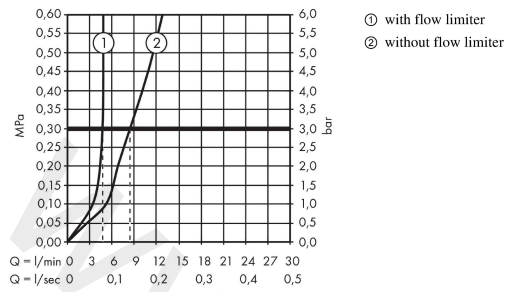

Talis E
Single lever basin mixer 150 with pop-up waste set
Finish: **Brushed Black Chrome** Article Number: **71754340**

Flowchart