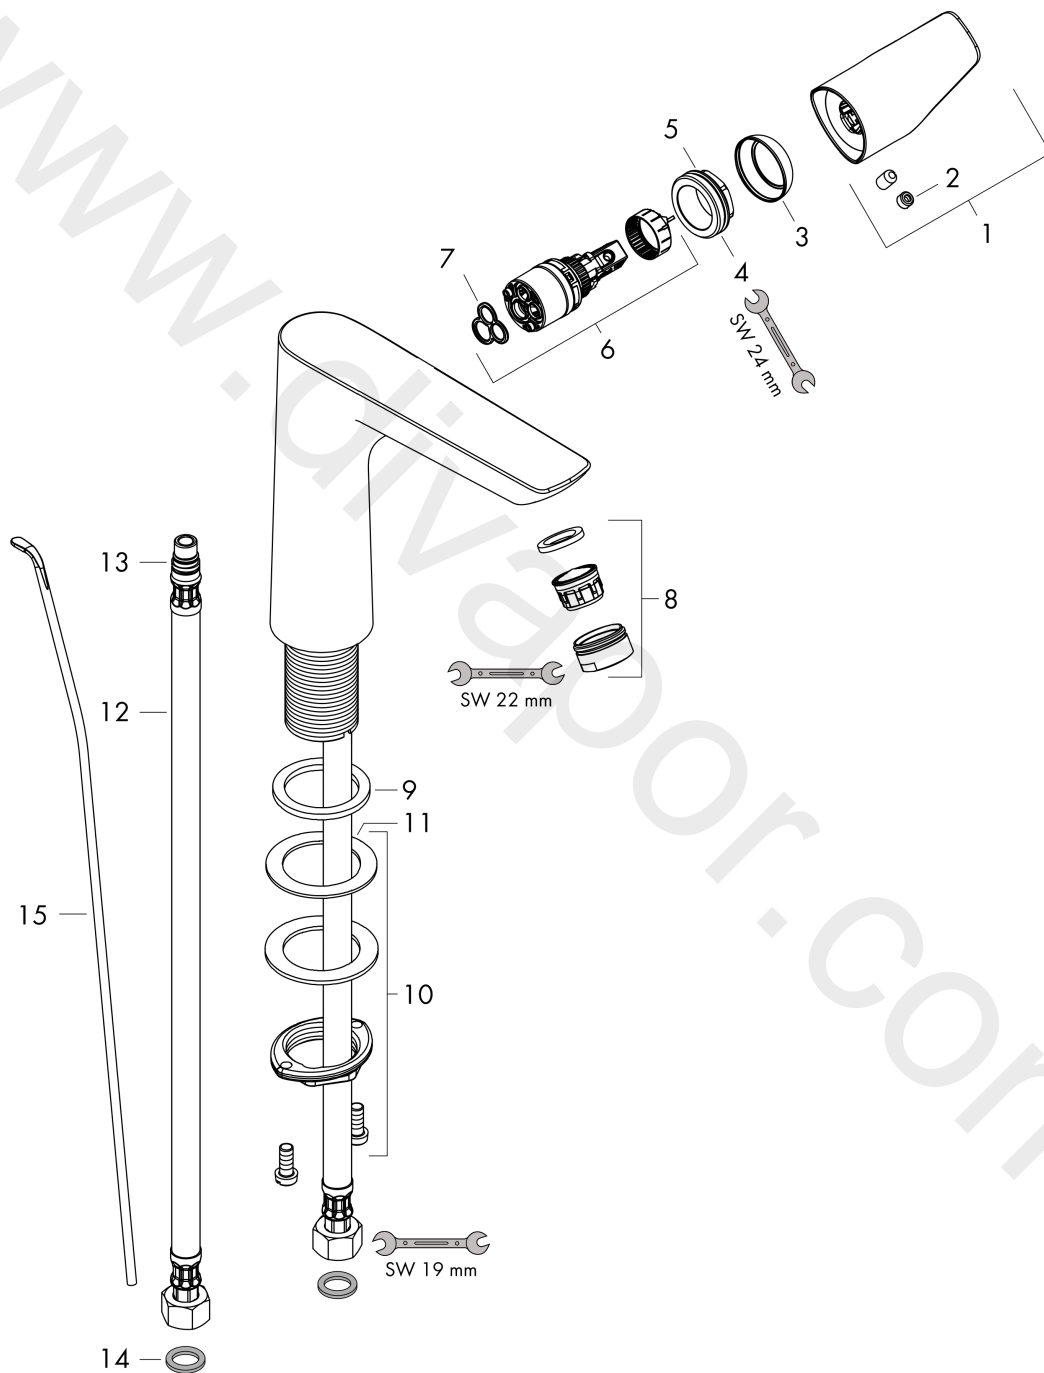

Talis E

Single lever basin mixer 150 with pop-up waste set

Finish: **Brushed Black Chrome** Article Number: **71754340**

Description

product features

- consists of: single lever basin mixer, waste set
- ComfortZone 150
- projection: 141 mm
- spout height: 133 mm
- handle variant: lever handle
- spray type: normal spray
- maximum flow rate at 3 bar: 5 l/min
- ceramic cartridge
- temperature limitation adjustable
- suitable for continuous flow water heaters
- pop-up waste set G 1¼
- material waste set: metal
- connection type: G ¾ connections
- connection dimension: DN15
- EU taxonomy: max. 6 l/min - Substantial Contribution (SC) possible
- WRAS 2209002

Article Details

Price excl. VAT

406,20 £

Technology

Design awards

Product image

Scale drawing

Talis E
Single lever basin mixer 150 with pop-up waste set
 Finish: **Brushed Black Chrome** Article Number: **71754340**

Flowchart

Talis E
Single lever basin mixer 150 with pop-up waste set
 Finish: **Brushed Black Chrome** Article Number: **71754340**

Exploded Drawing

Year of production: >08/19

Talis E**Single lever basin mixer 150 with pop-up waste set**Finish: **Brushed Black Chrome** Article Number: **71754340****Spare part list**

Year of production: >08/19

Pos.	Description	Article Number	Price	PU
1	handle	92777340	£ 76,00	1
2	screw cover	95704000	£ 3,30	1
3	flange	95493340	£ 33,00	1
4	nut	95178000	£ 43,00	1
5	O-ring 24x2	98388000	£ 3,30	1
6	cartridge, assy	97685000	£ 64,00	1
7	seal	98865000	£ 35,00	1
8	aerator M24x1 (5 l/min)	13185340	£ 33,00	1
9	flat seal	98749000	£ 6,10	1
10	fixing set (Ø 32)	13961000	£ 25,00	1
11	lever collar	97548000	£ 3,30	1
12	connection hose 450 mm M10x1 G3/8	96507000	£ 43,00	1
13	O-ring 8x1,75	97827000	£ 3,30	1
14	sealing set	95581000	£ 6,10	1
15	pull rod	96657340	£ 19,80	1
a	pop up waste	94139340	£ 163,00	1
b	fixation extension 35 mm	13898000	£ 79,00	1