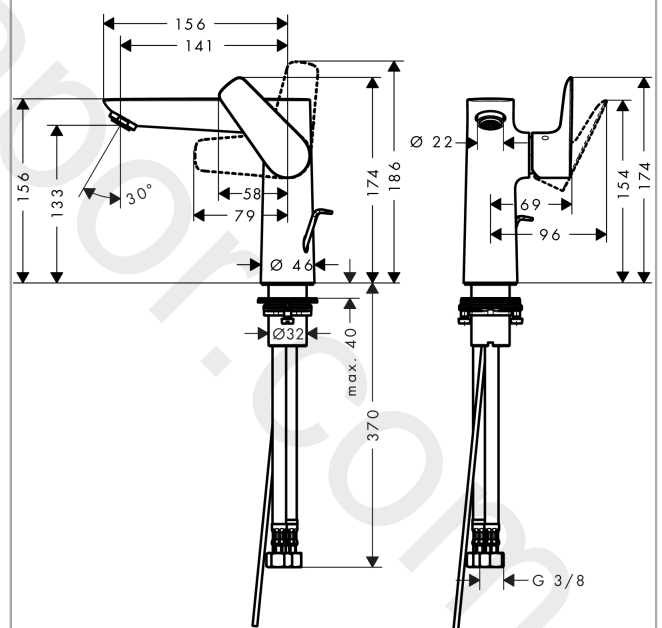

Talis E

Single lever basin mixer 150 with pop-up waste set

Finish: **Brushed Black Chrome** Article Number: **71754340**

Description

product features

- consists of: single lever basin mixer, waste set
- ComfortZone 150
- projection: 141 mm
- spout height: 133 mm
- handle variant: lever handle
- spray type: normal spray
- maximum flow rate at 3 bar: 5 l/min
- ceramic cartridge
- temperature limitation adjustable
- suitable for continuous flow water heaters
- pop-up waste set G 1¼
- material waste set: metal
- connection type: G ¾ connections
- connection dimension: DN15
- EU taxonomy: max. 6 l/min - Substantial Contribution (SC) possible
- WRAS 2209002

Article Details

Price excl. VAT

406,20 £

Technology

Design awards

Product image

Scale drawing

Talis E
Single lever basin mixer 150 with pop-up waste set
 Finish: **Brushed Black Chrome** Article Number: **71754340**

Flowchart

Talis E
Single lever basin mixer 150 with pop-up waste set
 Finish: **Brushed Black Chrome** Article Number: **71754340**

Exploded Drawing

Year of production: >08/19

Talis E**Single lever basin mixer 150 with pop-up waste set**Finish: **Brushed Black Chrome** Article Number: **71754340****Spare part list**

Year of production: >08/19

Pos.	Description	Article Number	Price	PU
1	handle	92777340	£ 76,00	1
2	screw cover	95704000	£ 3,30	1
3	flange	95493340	£ 33,00	1
4	nut	95178000	£ 43,00	1
5	O-ring 24x2	98388000	£ 3,30	1
6	cartridge, assy	97685000	£ 64,00	1
7	seal	98865000	£ 35,00	1
8	aerator M24x1 (5 l/min)	13185340	£ 33,00	1
9	flat seal	98749000	£ 6,10	1
10	fixing set (Ø 32)	13961000	£ 25,00	1
11	lever collar	97548000	£ 3,30	1
12	connection hose 450 mm M10x1 G3/8	96507000	£ 43,00	1
13	O-ring 8x1,75	97827000	£ 3,30	1
14	sealing set	95581000	£ 6,10	1
15	pull rod	96657340	£ 19,80	1
a	pop up waste	94139340	£ 163,00	1
b	fixation extension 35 mm	13898000	£ 79,00	1