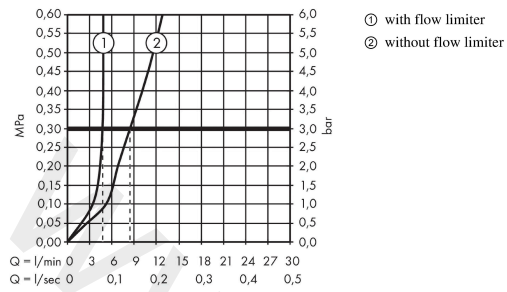

Talis E
Single lever basin mixer 150 with pop-up waste set
Finish: **Brushed Bronze** Article Number: **71754140**

Flowchart