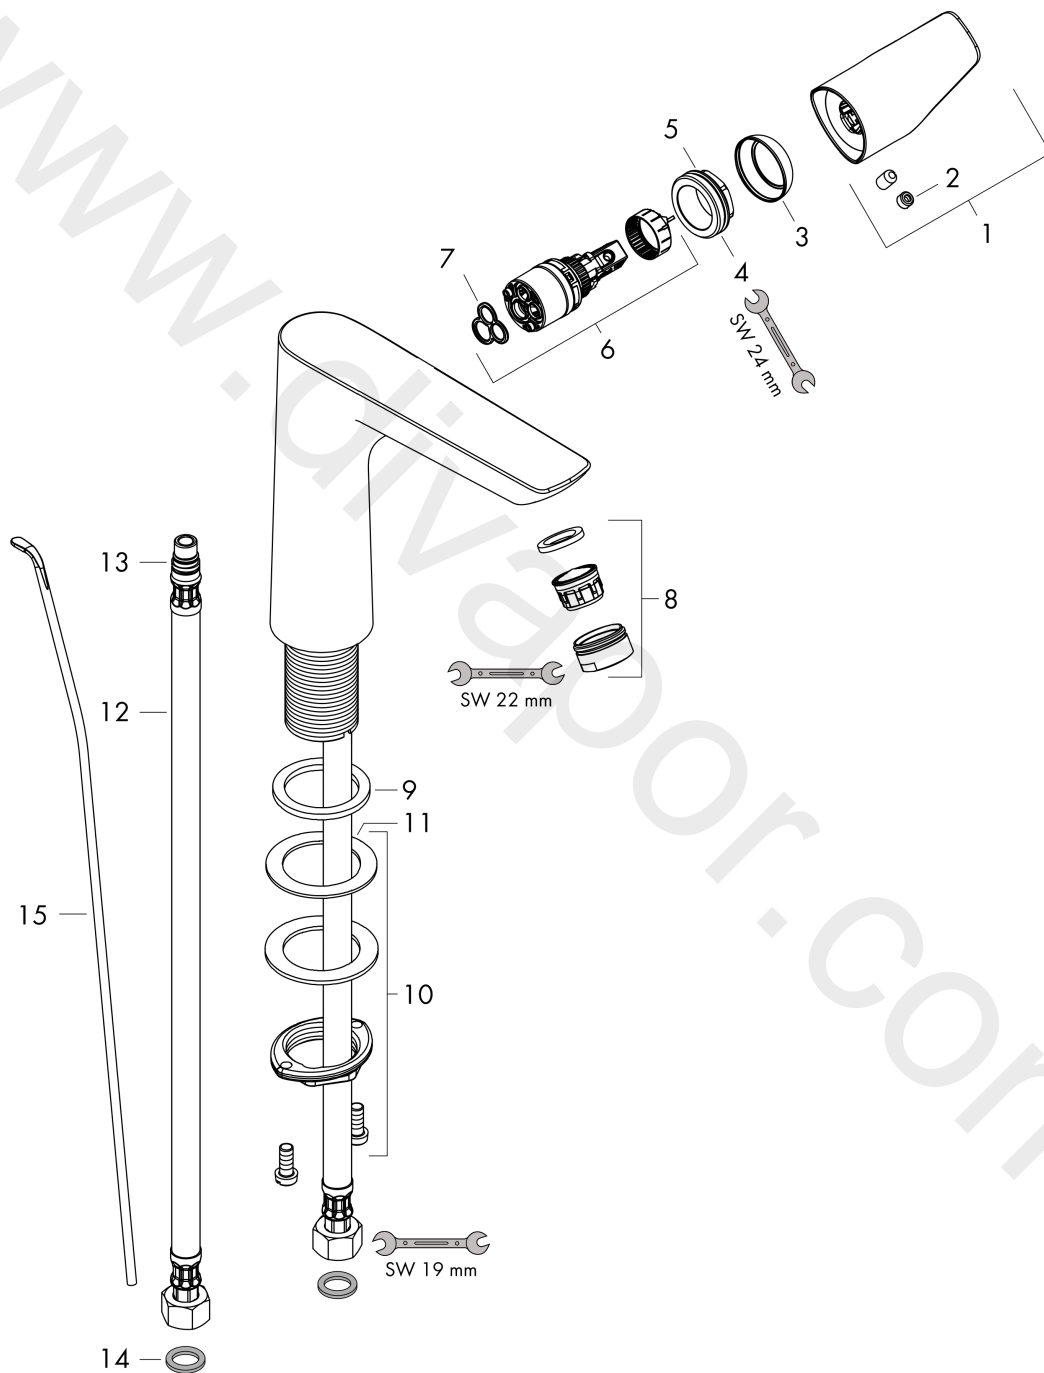

Talis E

Single lever basin mixer 150 with pop-up waste set

Finish: **Brushed Bronze** Article Number: **71754140**

Description

product features

- consists of: single lever basin mixer, waste set
- ComfortZone 150
- projection: 141 mm
- spout height: 133 mm
- handle variant: lever handle
- spray type: normal spray
- maximum flow rate at 3 bar: 5 l/min
- ceramic cartridge
- temperature limitation adjustable
- suitable for continuous flow water heaters
- pop-up waste set G 1¼
- material waste set: metal
- connection type: G ¾ connections
- connection dimension: DN15
- EU taxonomy: max. 6 l/min - Substantial Contribution (SC) possible
- WRAS 2209002

Article Details

Price excl. VAT

406,20 £

Technology

Design awards

Product image

Scale drawing

Talis E
Single lever basin mixer 150 with pop-up waste set
 Finish: **Brushed Bronze** Article Number: **71754140**

Flowchart

Talis E
Single lever basin mixer 150 with pop-up waste set
 Finish: **Brushed Bronze** Article Number: **71754140**

Exploded Drawing

Year of production: >08/19

Talis E**Single lever basin mixer 150 with pop-up waste set**Finish: **Brushed Bronze** Article Number: **71754140****Spare part list**

Year of production: >08/19

Pos.	Description	Article Number	Price	PU
1	handle	92777140	£ 76,00	1
2	screw cover	95704000	£ 3,30	1
3	flange	95493140	£ 33,00	1
4	nut	95178000	£ 43,00	1
5	O-ring 24x2	98388000	£ 3,30	1
6	cartridge, assy	97685000	£ 64,00	1
7	seal	98865000	£ 35,00	1
8	aerator M24x1 (5 l/min)	13185140	£ 33,48	1
9	flat seal	98749000	£ 6,10	1
10	fixing set (Ø 32)	13961000	£ 25,00	1
11	lever collar	97548000	£ 3,30	1
12	connection hose 450 mm M10x1 G3/8	96507000	£ 43,00	1
13	O-ring 8x1,75	97827000	£ 3,30	1
14	sealing set	95581000	£ 6,10	1
15	pull rod	96657140	£ 19,80	1
a	pop up waste	94139140	£ 163,00	1
b	fixation extension 35 mm	13898000	£ 79,00	1