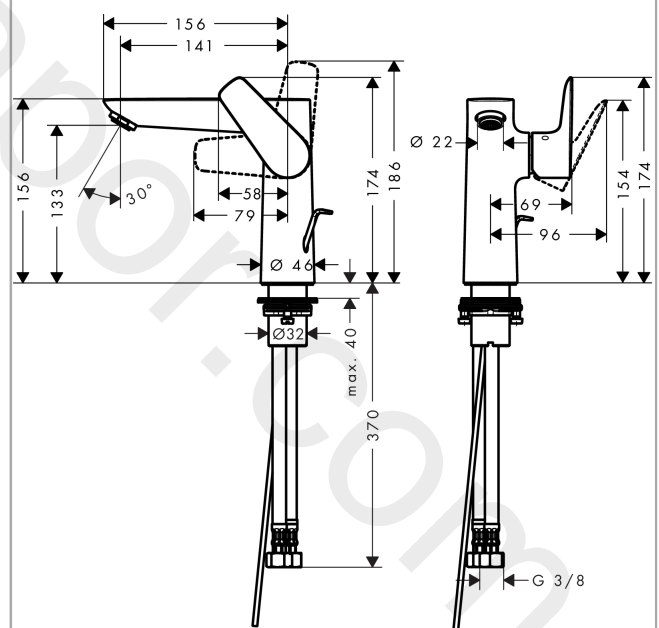

Talis E

Single lever basin mixer 150 with pop-up waste set

Finish: **Brushed Bronze** Article Number: **71754140**

Description

product features

- consists of: single lever basin mixer, waste set
- ComfortZone 150
- projection: 141 mm
- spout height: 133 mm
- handle variant: lever handle
- spray type: normal spray
- maximum flow rate at 3 bar: 5 l/min
- ceramic cartridge
- temperature limitation adjustable
- suitable for continuous flow water heaters
- pop-up waste set G 1¼
- material waste set: metal
- connection type: G ¾ connections
- connection dimension: DN15
- EU taxonomy: max. 6 l/min - Substantial Contribution (SC) possible
- WRAS 2209002

Article Details

Price excl. VAT

406,20 £

Technology

Design awards

Product image

Scale drawing

Talis E
Single lever basin mixer 150 with pop-up waste set
 Finish: **Brushed Bronze** Article Number: **71754140**

Flowchart

Talis E
Single lever basin mixer 150 with pop-up waste set
 Finish: **Brushed Bronze** Article Number: **71754140**

Exploded Drawing

Year of production: >08/19

Talis E**Single lever basin mixer 150 with pop-up waste set**Finish: **Brushed Bronze** Article Number: **71754140****Spare part list**

Year of production: >08/19

Pos.	Description	Article Number	Price	PU
1	handle	92777140	£ 76,00	1
2	screw cover	95704000	£ 3,30	1
3	flange	95493140	£ 33,00	1
4	nut	95178000	£ 43,00	1
5	O-ring 24x2	98388000	£ 3,30	1
6	cartridge, assy	97685000	£ 64,00	1
7	seal	98865000	£ 35,00	1
8	aerator M24x1 (5 l/min)	13185140	£ 33,48	1
9	flat seal	98749000	£ 6,10	1
10	fixing set (Ø 32)	13961000	£ 25,00	1
11	lever collar	97548000	£ 3,30	1
12	connection hose 450 mm M10x1 G3/8	96507000	£ 43,00	1
13	O-ring 8x1,75	97827000	£ 3,30	1
14	sealing set	95581000	£ 6,10	1
15	pull rod	96657140	£ 19,80	1
a	pop up waste	94139140	£ 163,00	1
b	fixation extension 35 mm	13898000	£ 79,00	1