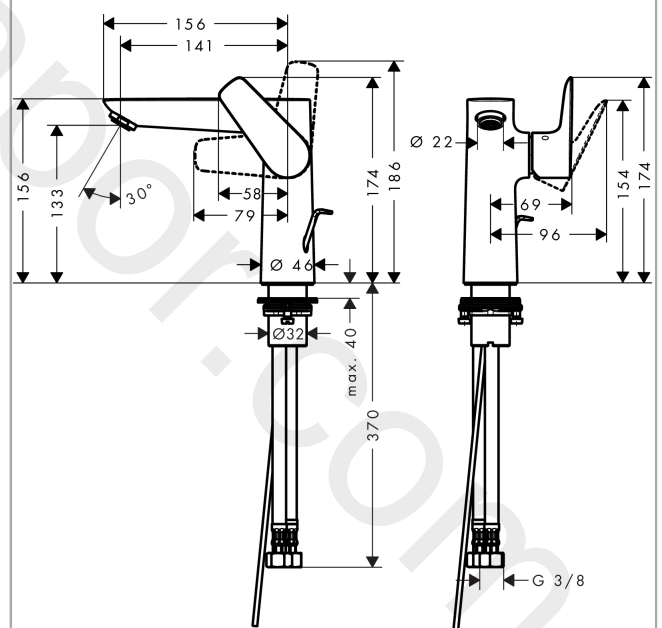

Talis E

Single lever basin mixer 150 with pop-up waste set

Finish: **Chrome** Article Number: **71754000**

Description

product features

- consists of: single lever basin mixer, waste set
- ComfortZone 150
- projection: 141 mm
- spout height: 133 mm
- handle variant: lever handle
- spray type: normal spray
- maximum flow rate at 3 bar: 5 l/min
- ceramic cartridge
- temperature limitation adjustable
- suitable for continuous flow water heaters
- pop-up waste set G 1¼
- material waste set: metal
- connection type: G ¾ connections
- connection dimension: DN15
- EU taxonomy: max. 6 l/min - Substantial Contribution (SC) possible
- WRAS 2209002

Article Details

Price excl. VAT

270,83 £

Technology

Design awards

Certificates / Sustainability

Product image

Scale drawing

Talis E
Single lever basin mixer 150 with pop-up waste set
 Finish: **Chrome** Article Number: **71754000**

Flowchart

Talis E
Single lever basin mixer 150 with pop-up waste set
 Finish: **Chrome** Article Number: **71754000**

Exploded Drawing

Year of production: >05/16

Talis E**Single lever basin mixer 150 with pop-up waste set**Finish: **Chrome** Article Number: **71754000****Spare part list**

Year of production: >05/16

Pos.	Description	Article Number	Price	PU
1	handle	92777000	£ 51,00	1
2	screw cover	95704000	£ 3,30	1
3	flange	95493000	£ 20,50	1
4	nut	95178000	£ 43,00	1
5	O-ring 24x2	98388000	£ 3,30	1
6	cartridge, assy	97685000	£ 64,00	1
7	seal	98865000	£ 35,00	1
8	aerator M24x1 (5 l/min)	13185000	£ 22,30	1
9	flat seal	98749000	£ 6,10	1
10	fixing set (Ø 32)	13961000	£ 25,00	1
11	lever collar	97548000	£ 3,30	1
12	connection hose 450 mm M10x1 G3/8	96507000	£ 43,00	1
13	O-ring 8x1,75	97827000	£ 3,30	1
14	sealing set	95581000	£ 6,10	1
15	pull rod	96657000	£ 13,30	1
a	pop up waste	94139000	£ 96,00	1
b	fixation extension 35 mm	13898000	£ 79,00	1