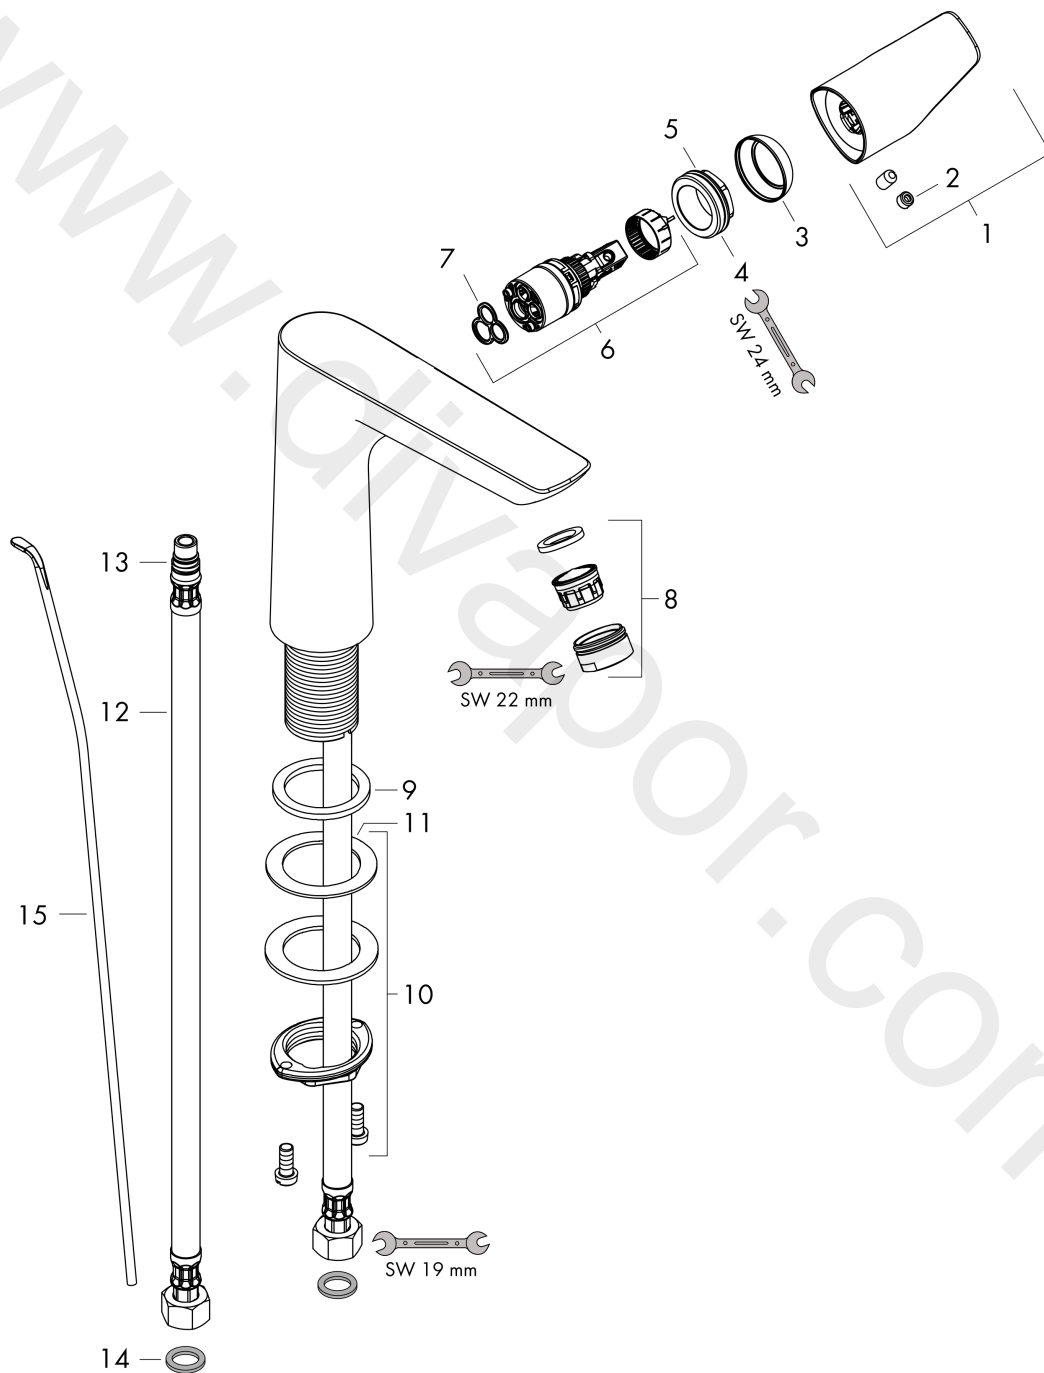

Talis E

Single lever basin mixer 150 with pop-up waste set

Finish: **Chrome** Article Number: **71754000**

Description

product features

- consists of: single lever basin mixer, waste set
- ComfortZone 150
- projection: 141 mm
- spout height: 133 mm
- handle variant: lever handle
- spray type: normal spray
- maximum flow rate at 3 bar: 5 l/min
- ceramic cartridge
- temperature limitation adjustable
- suitable for continuous flow water heaters
- pop-up waste set G 1¼
- material waste set: metal
- connection type: G ¾ connections
- connection dimension: DN15
- EU taxonomy: max. 6 l/min - Substantial Contribution (SC) possible
- WRAS 2209002

Article Details

Price excl. VAT

270,83 £

Technology

Design awards

Certificates / Sustainability

Product image

Scale drawing

Talis E
Single lever basin mixer 150 with pop-up waste set
 Finish: **Chrome** Article Number: **71754000**

Flowchart

Talis E
Single lever basin mixer 150 with pop-up waste set
 Finish: **Chrome** Article Number: **71754000**

Exploded Drawing

Year of production: >05/16

Talis E**Single lever basin mixer 150 with pop-up waste set**Finish: **Chrome** Article Number: **71754000****Spare part list**

Year of production: >05/16

Pos.	Description	Article Number	Price	PU
1	handle	92777000	£ 51,00	1
2	screw cover	95704000	£ 3,30	1
3	flange	95493000	£ 20,50	1
4	nut	95178000	£ 43,00	1
5	O-ring 24x2	98388000	£ 3,30	1
6	cartridge, assy	97685000	£ 64,00	1
7	seal	98865000	£ 35,00	1
8	aerator M24x1 (5 l/min)	13185000	£ 22,30	1
9	flat seal	98749000	£ 6,10	1
10	fixing set (Ø 32)	13961000	£ 25,00	1
11	lever collar	97548000	£ 3,30	1
12	connection hose 450 mm M10x1 G3/8	96507000	£ 43,00	1
13	O-ring 8x1,75	97827000	£ 3,30	1
14	sealing set	95581000	£ 6,10	1
15	pull rod	96657000	£ 13,30	1
a	pop up waste	94139000	£ 96,00	1
b	fixation extension 35 mm	13898000	£ 79,00	1