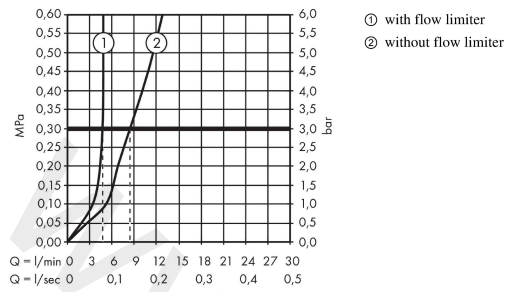

Talis E
Single lever basin mixer 150 with pop-up waste set
Finish: **Chrome** Article Number: **71754000**

Flowchart