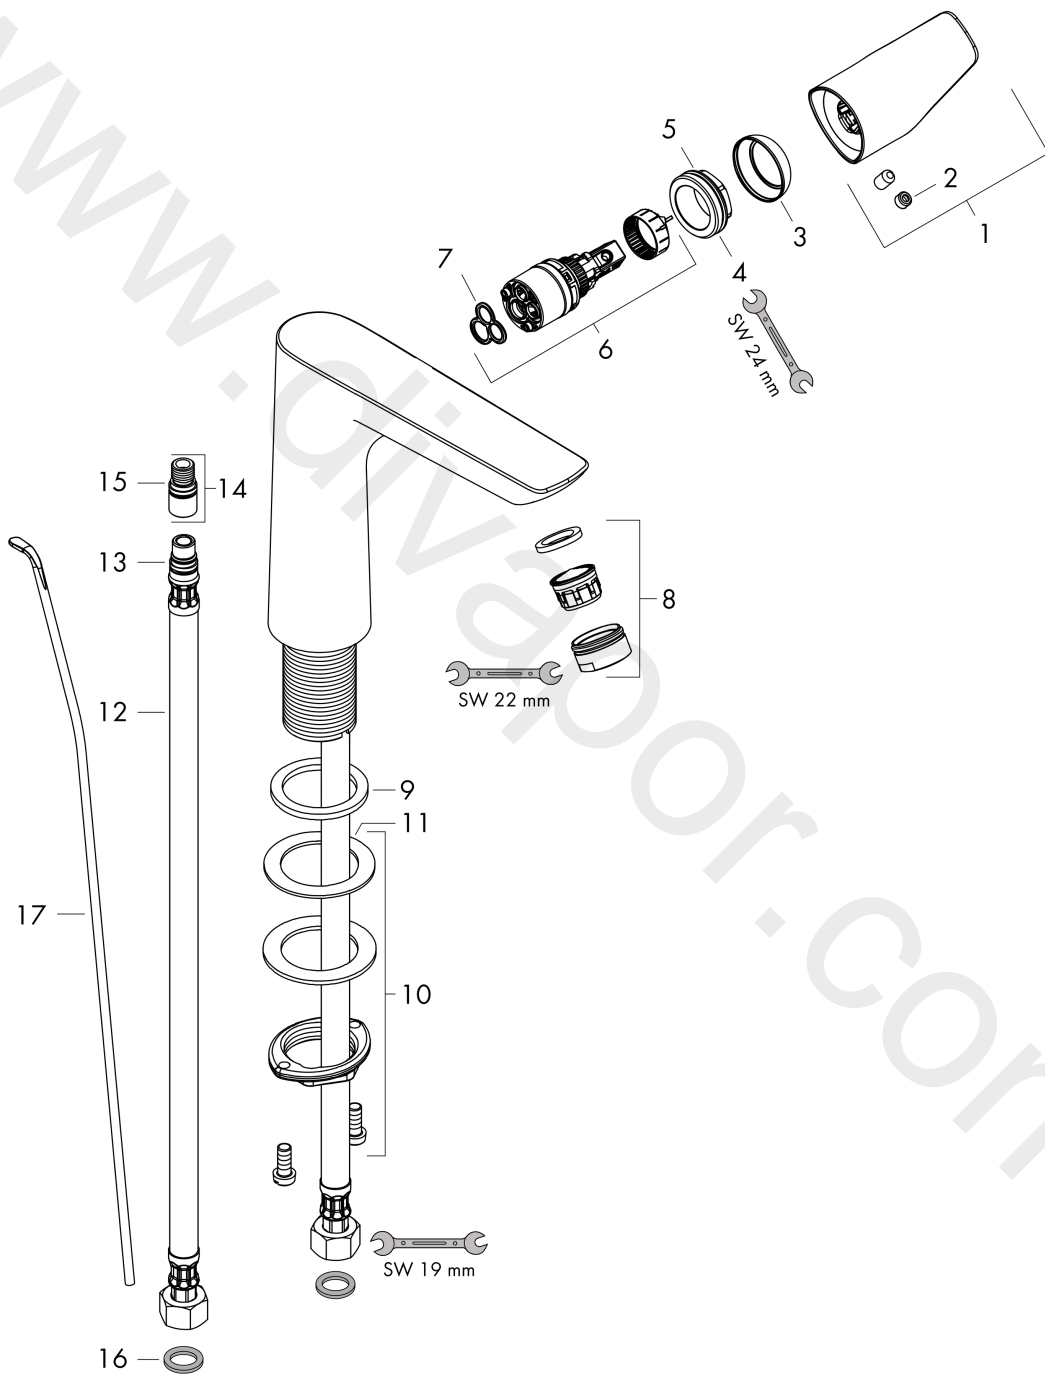

Talis E
Single lever basin mixer 150 with pop-up waste set
 Surfaces: Article Number: **71754000**

Exploded Drawing

Year of production: **01/16 - 04/16**

Talis E**Single lever basin mixer 150 with pop-up waste set**Surfaces: Article Number: **71754000****Spare part list**Year of production: **01/16 - 04/16**

Pos.	Description	Article Number	Price	PU
1	handle	92777000	£ 51,00	1
2	screw cover	95704000	£ 3,30	1
3	flange	95493000	£ 20,50	1
4	nut	95178000	£ 43,00	1
5	O-ring 24x2	98388000	£ 3,30	1
6	cartridge, assy	97685000	£ 64,00	1
7	seal	98865000	£ 35,00	1
8	aerator M24x1 (5 l/min)	13185000	£ 22,30	1
9	flat seal	98749000	£ 6,10	1
10	fixing set (Ø 32)	13961000	£ 25,00	1
11	lever collar	97548000	£ 3,30	1
12	connection hose 450 mm M8x0,75 G3/8	97206000	£ 35,00	1
13	O-ring 7x1,5	98422000	£ 3,30	1
14	set of connecting threads	98350000	£ 6,10	1
15	O-ring 8x1,75	97827000	£ 3,30	1
16	sealing set	95581000	£ 6,10	1
17	pull rod	96657000	£ 13,30	1
a	pop up waste	94139000	£ 96,00	1
b	fixation extension 35 mm	13898000	£ 79,00	1